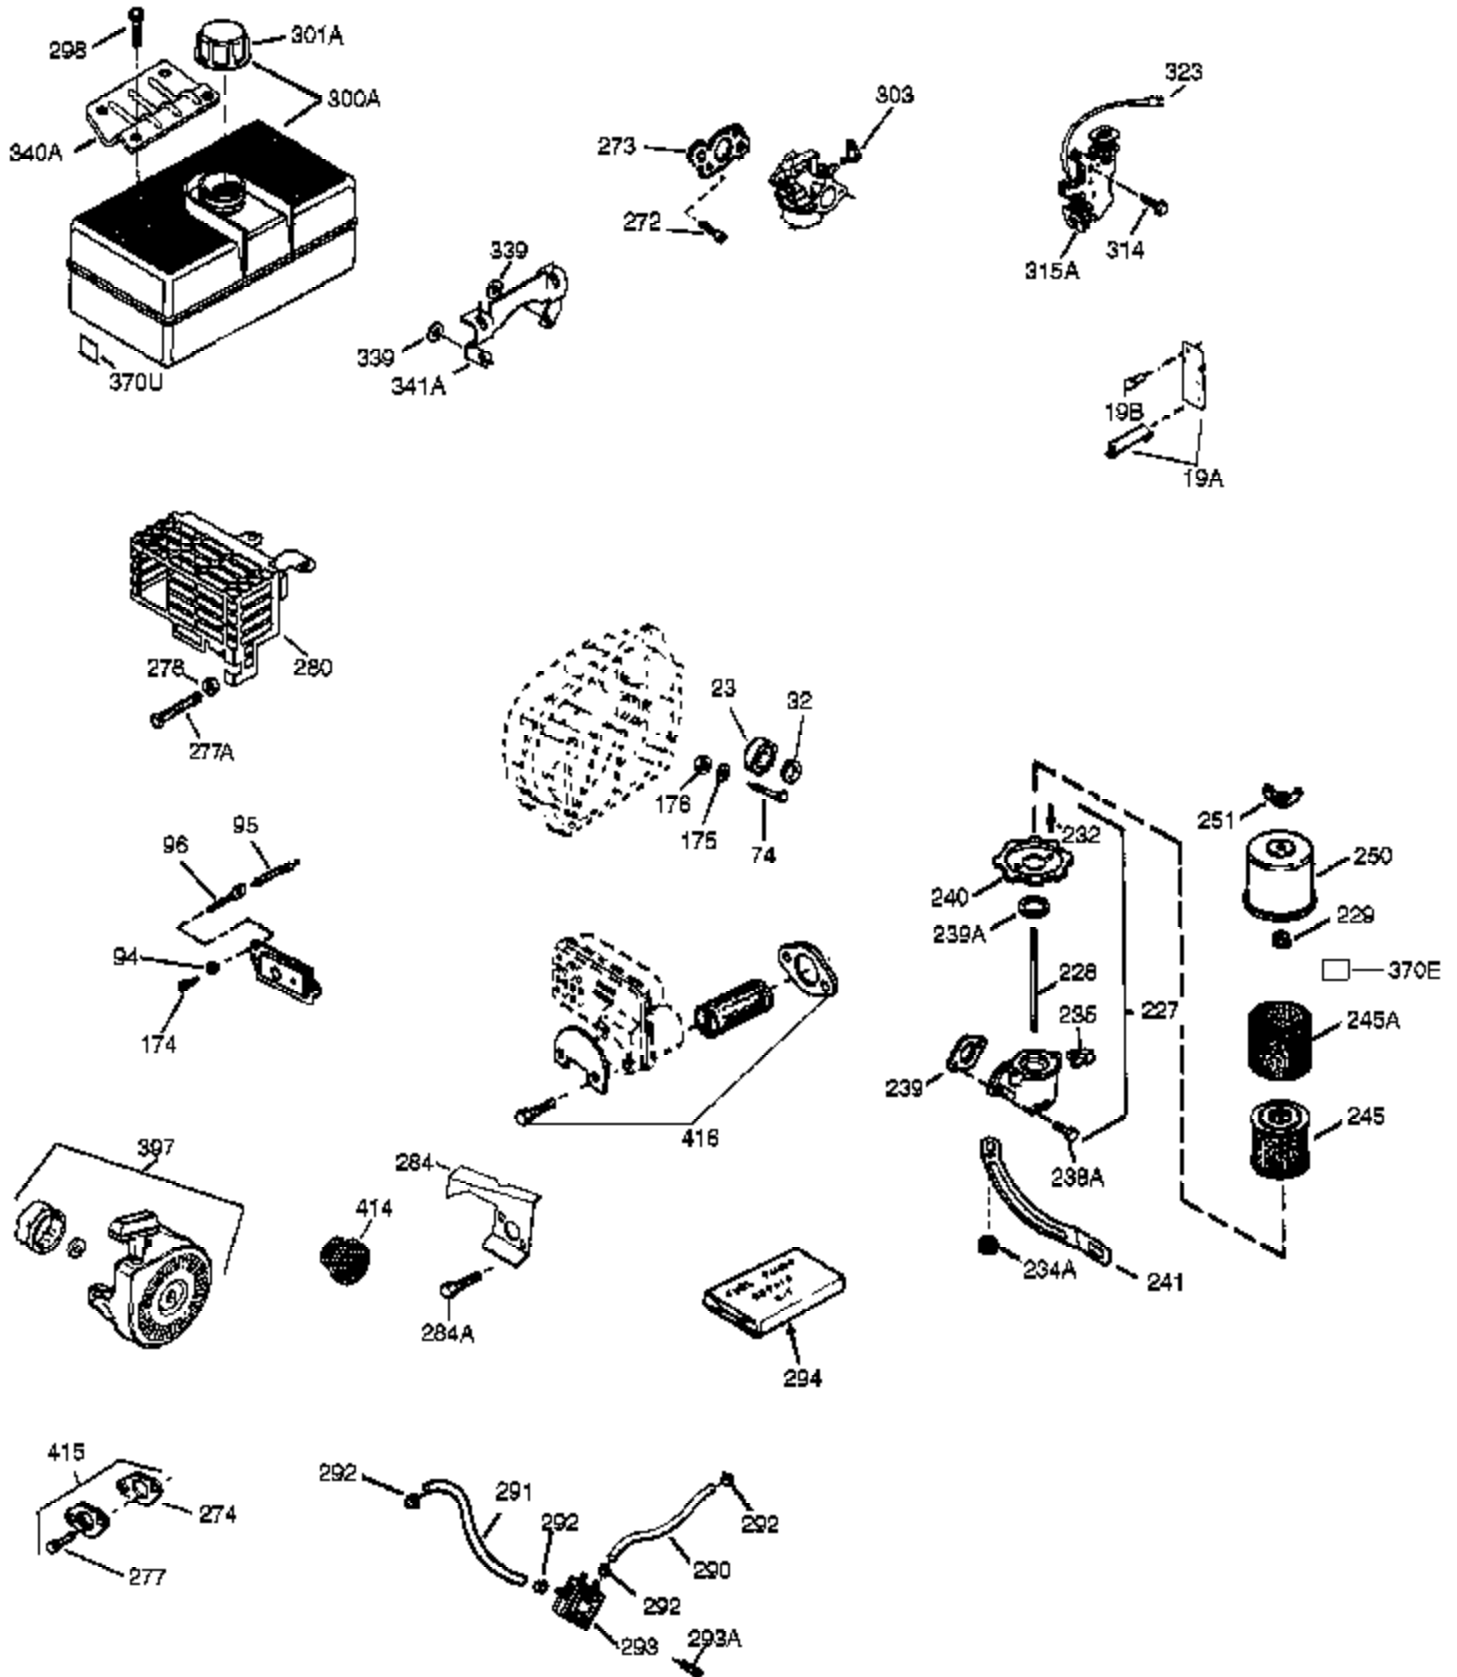

Ref #	Part Number	Qty	Description
94	651016	1	Lock Nut, 10-32
95	30886A	1	Extension Spring
96	30845A	1	R.P.M. Adjusting Bolt
174	650128	2	Screw, 10-24 x 1/2"
238	28820	2	Screw, 10-32 x 1/2"
239	27272A	1	* Air Cleaner Gasket
240	37104	1	Air Cleaner Bracket
245	33268	1	Air Cleaner Filter
250	33269A	1	Air Cleaner Cover
251	650513	1	Wing Nut, 1/4-20
277	650729	2	Screw, 5/16-18 x 3-3/16
290	30705	1	Fuel Line
292	26460	2	Fuel Line Clamp
416	34479A	1	Spark Arrestor Kit (Optional)
900	0		Replacement Engine None
900	0	1	Rep. Short Block 756282B, order from 71-999