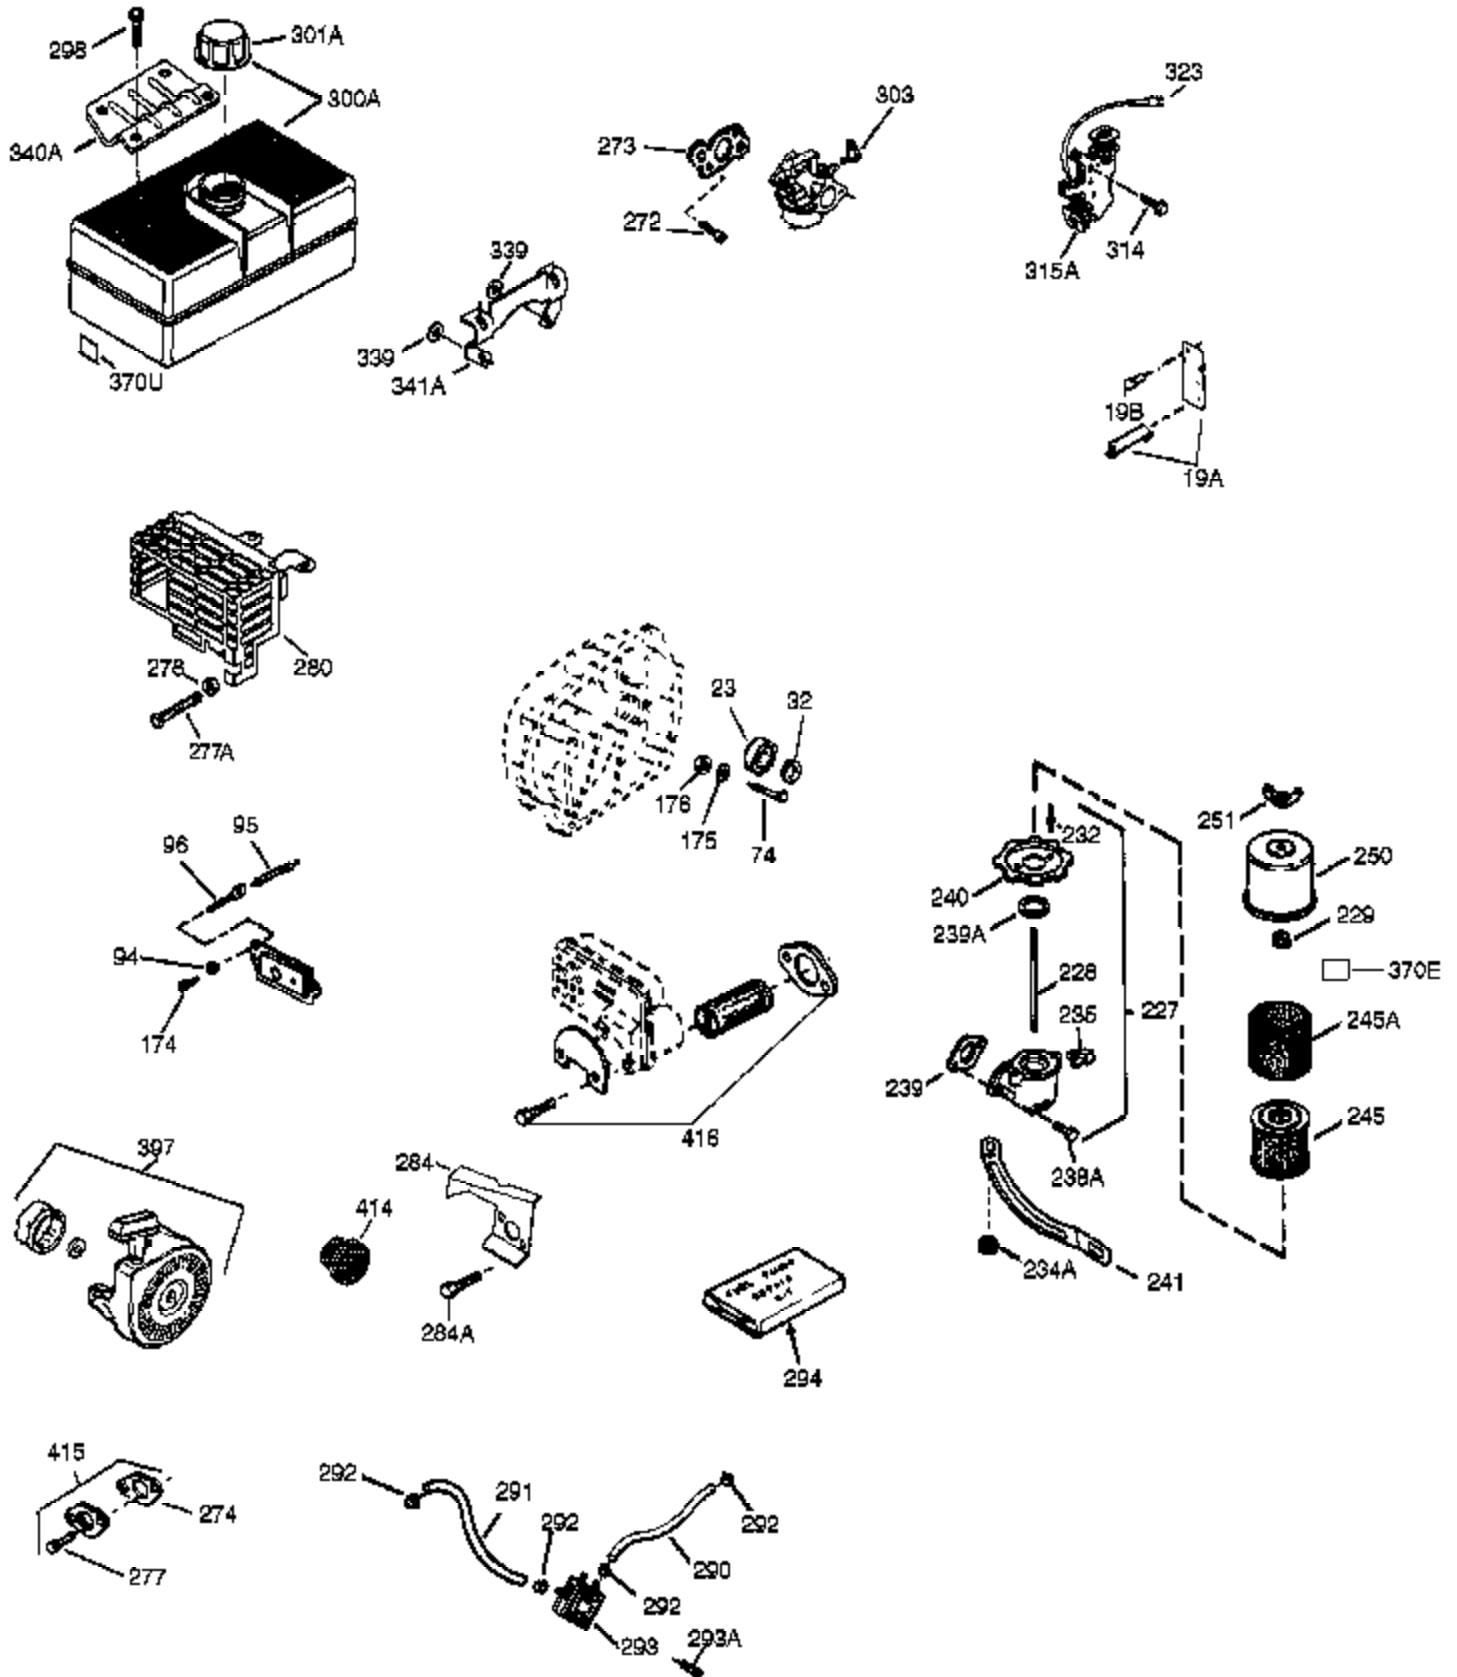

Engine Parts List #2

Ref #	Part Number	Qty	Description
23	33627	1	Ball Bearing
32	33628	1	Washer
74	31855	2	Bearing Retainer
174	650128	2	Screw, 10-24 x 1/2"
175	650778	2	Lock Washer
176	650580	2	Lock Nut, 10-24
238	651081	2	Screw, 10-32 x 15/32"
239	27272A	1	* Air Cleaner Gasket
240	33266	1	Air Cleaner Body
245	33268	1	Air Cleaner Filter
250	33269A	1	Air Cleaner Cover
251	37444	1	Wing Nut, 1/4-20
277	650729	2	Screw, 5/16-18 x 3-3/16
290	30962	1	Fuel Line
292	26460	4	Fuel Line Clamp
298	650665	2	Screw, 1/4-15 x 3/4"
370J	35703	1	Throttle Decal