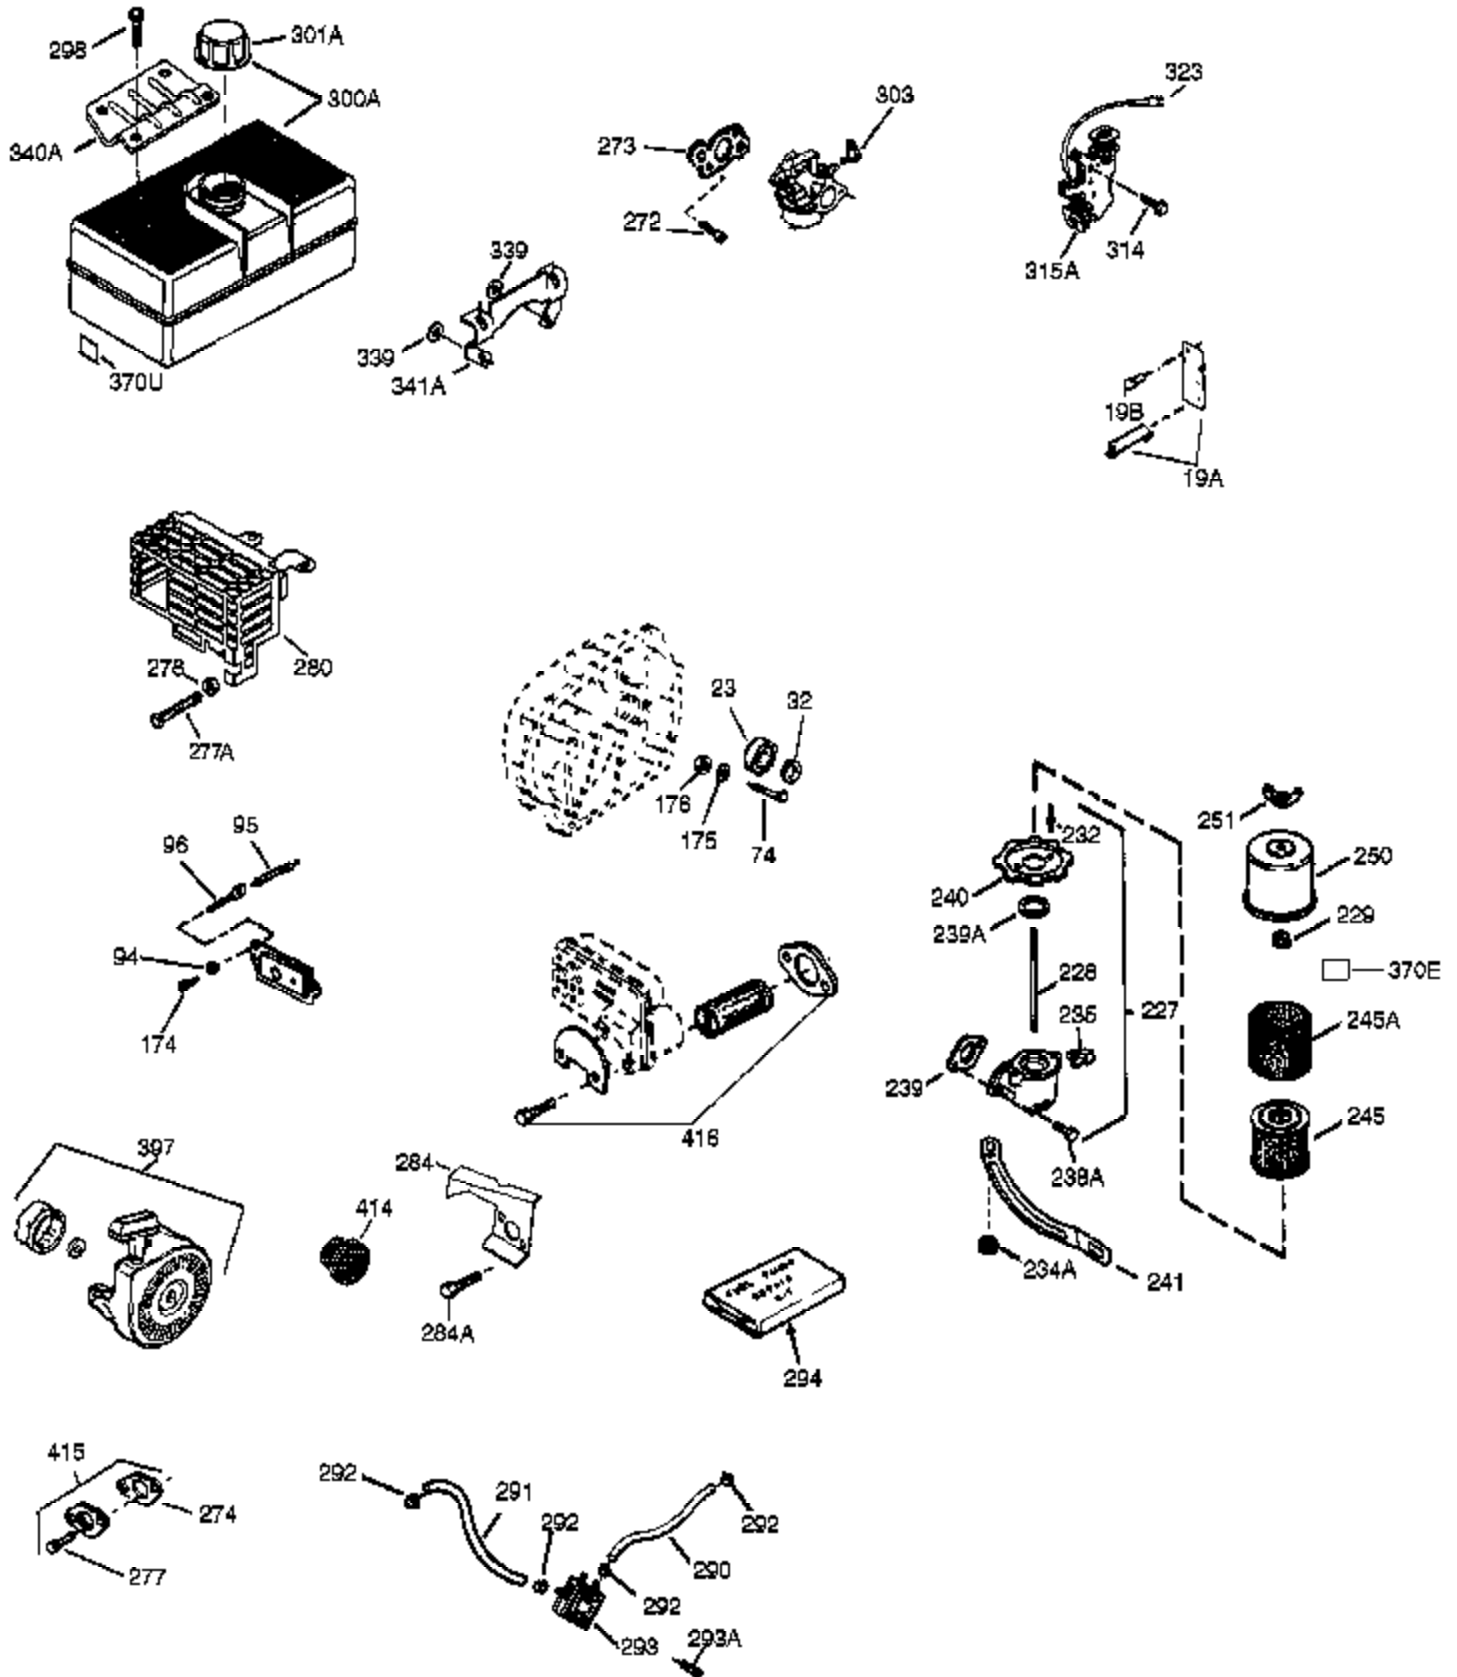

Ref #	Part Number	Qty	Description
23	33627	1	Ball Bearing
32	33628	1	Washer
74	31855	2	Bearing Retainer
174	650128	2	Screw, 10-24 x 1/2"
175	650778	2	Lock Washer
176	650580	2	Lock Nut, 10-24
238	651081	2	Screw, 10-32 x 15/32"
239	27272A	1	* Air Cleaner Gasket
240	33266	1	Air Cleaner Body
245	33268	1	Air Cleaner Filter
250	33269A	1	Air Cleaner Cover
251	37444	1	Wing Nut, 1/4-20
277	650729	2	Screw, 5/16-18 x 3-3/16
290	30962	1	Fuel Line
292	26460	4	Fuel Line Clamp
298	650665	2	Screw, 1/4-15 x 3/4"
370J	35703	1	Throttle Decal