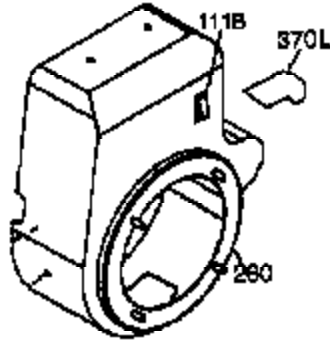

OPTIONAL MUFFLER
(QUIET)