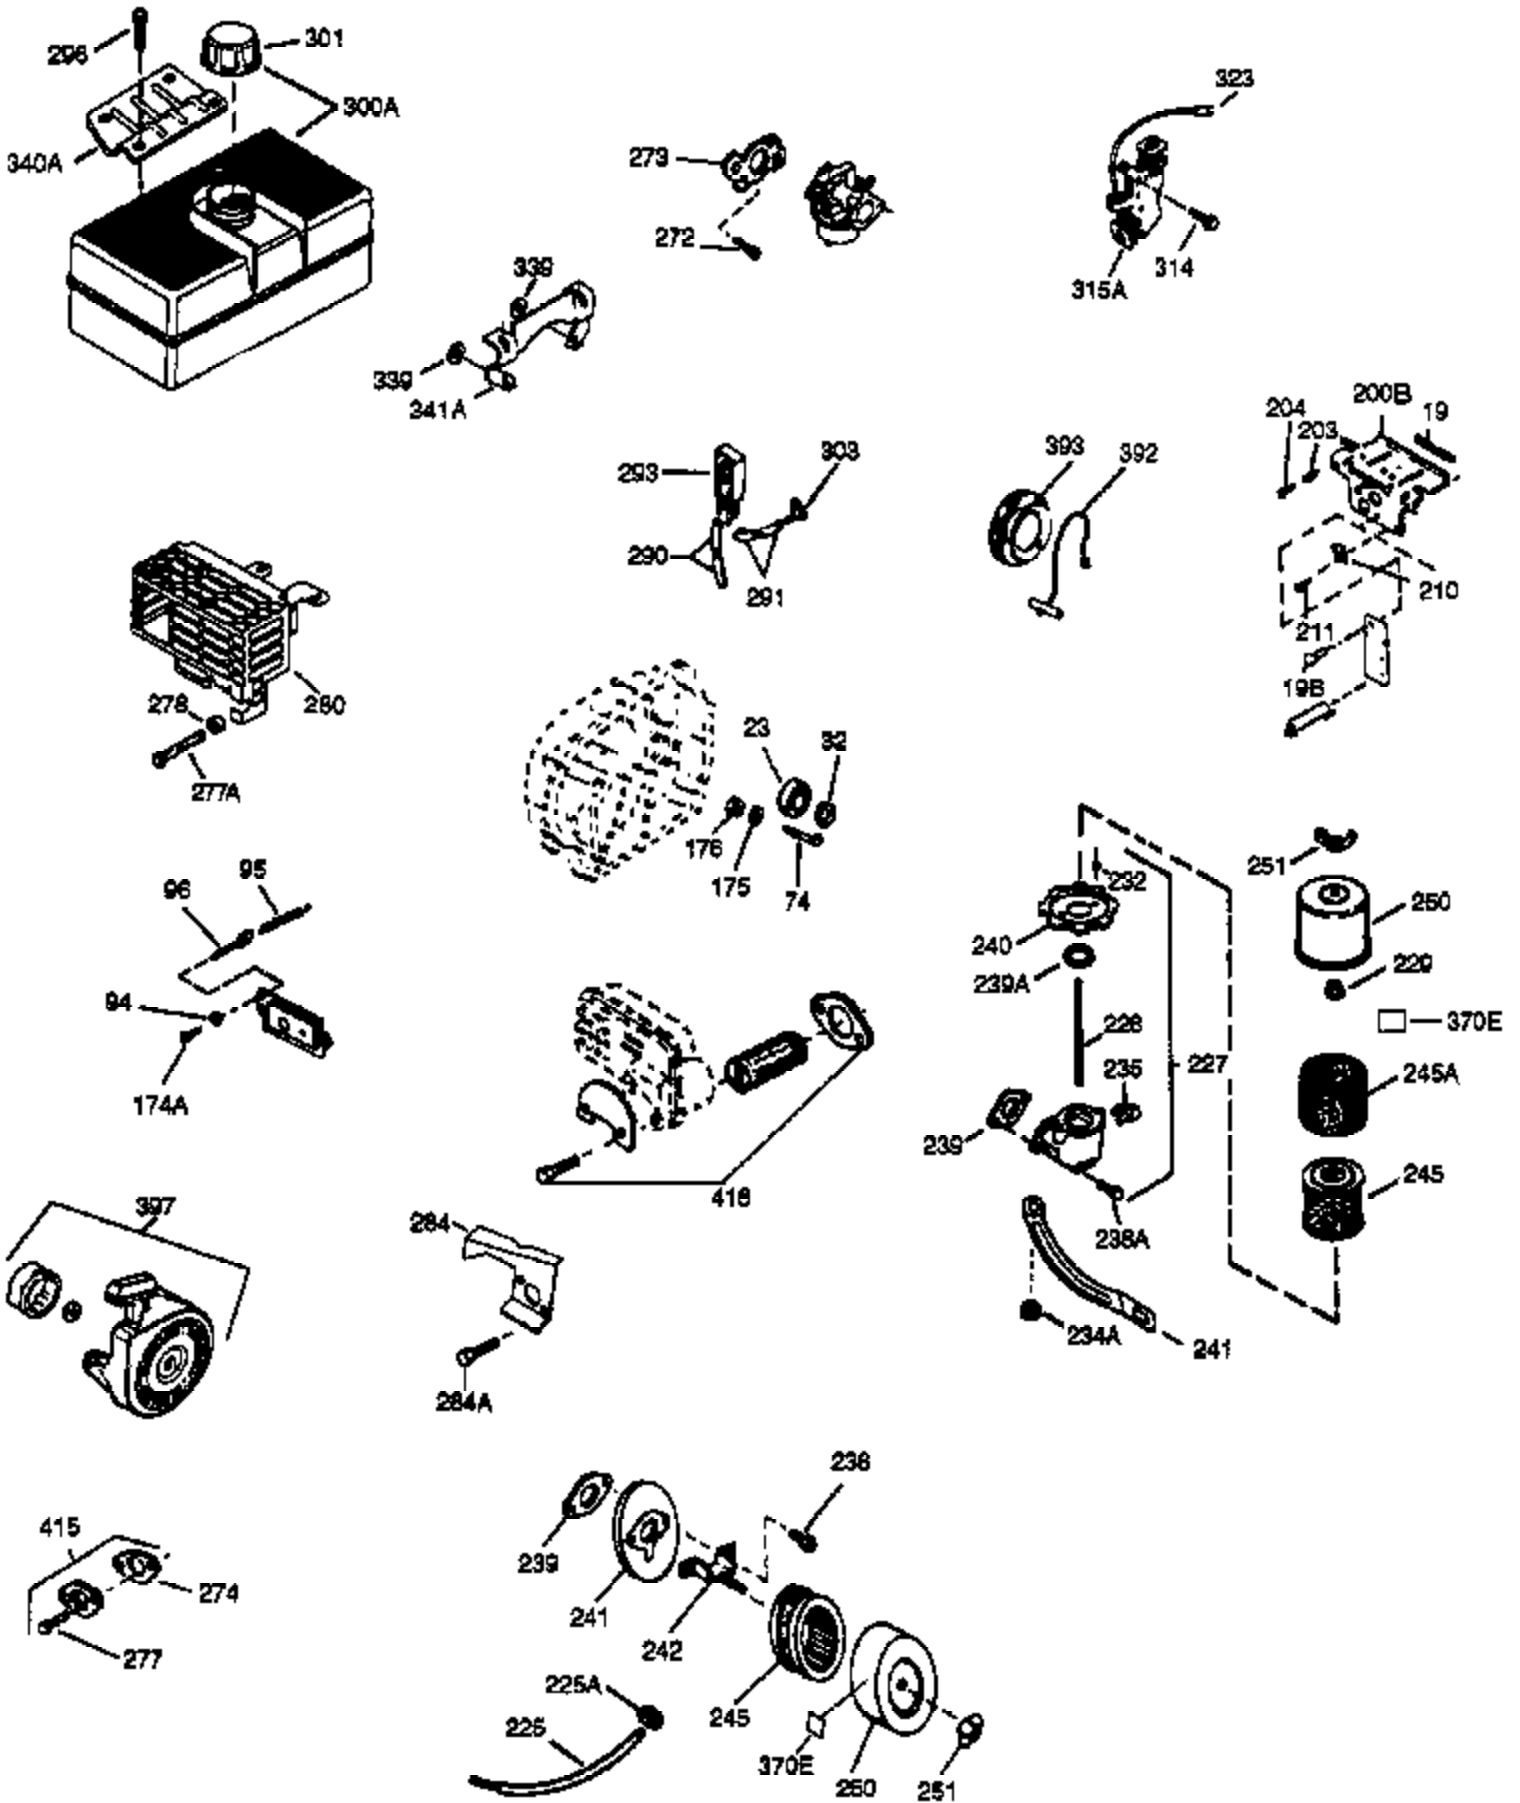

Ref #	Part Number	Qty	Description
94	651016	1	Lock Nut, 10-32
95	30886A	1	Extension Spring
96	30845A	1	R.P.M. Adjusting Bolt
238	28820	2	Screw, 10-32 x 1/2"
239	27272A	1	* Air Cleaner Gasket
240	33266	1	Air Cleaner Body
242	33267	1	Air Cleaner Bracket
245	33268	1	Air Cleaner Filter
250	33269A	1	Air Cleaner Cover
251	650513	1	Wing Nut, 1/4-20
277	650729	2	Screw, 5/16-18 x 3-3/16"
290	29774	1	Fuel Line
306	29673	1	* "O" Ring