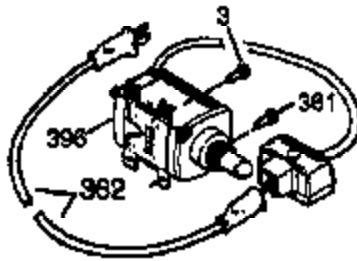

OPTIONAL 110-120 VOLT
STARTER MOTOR KIT