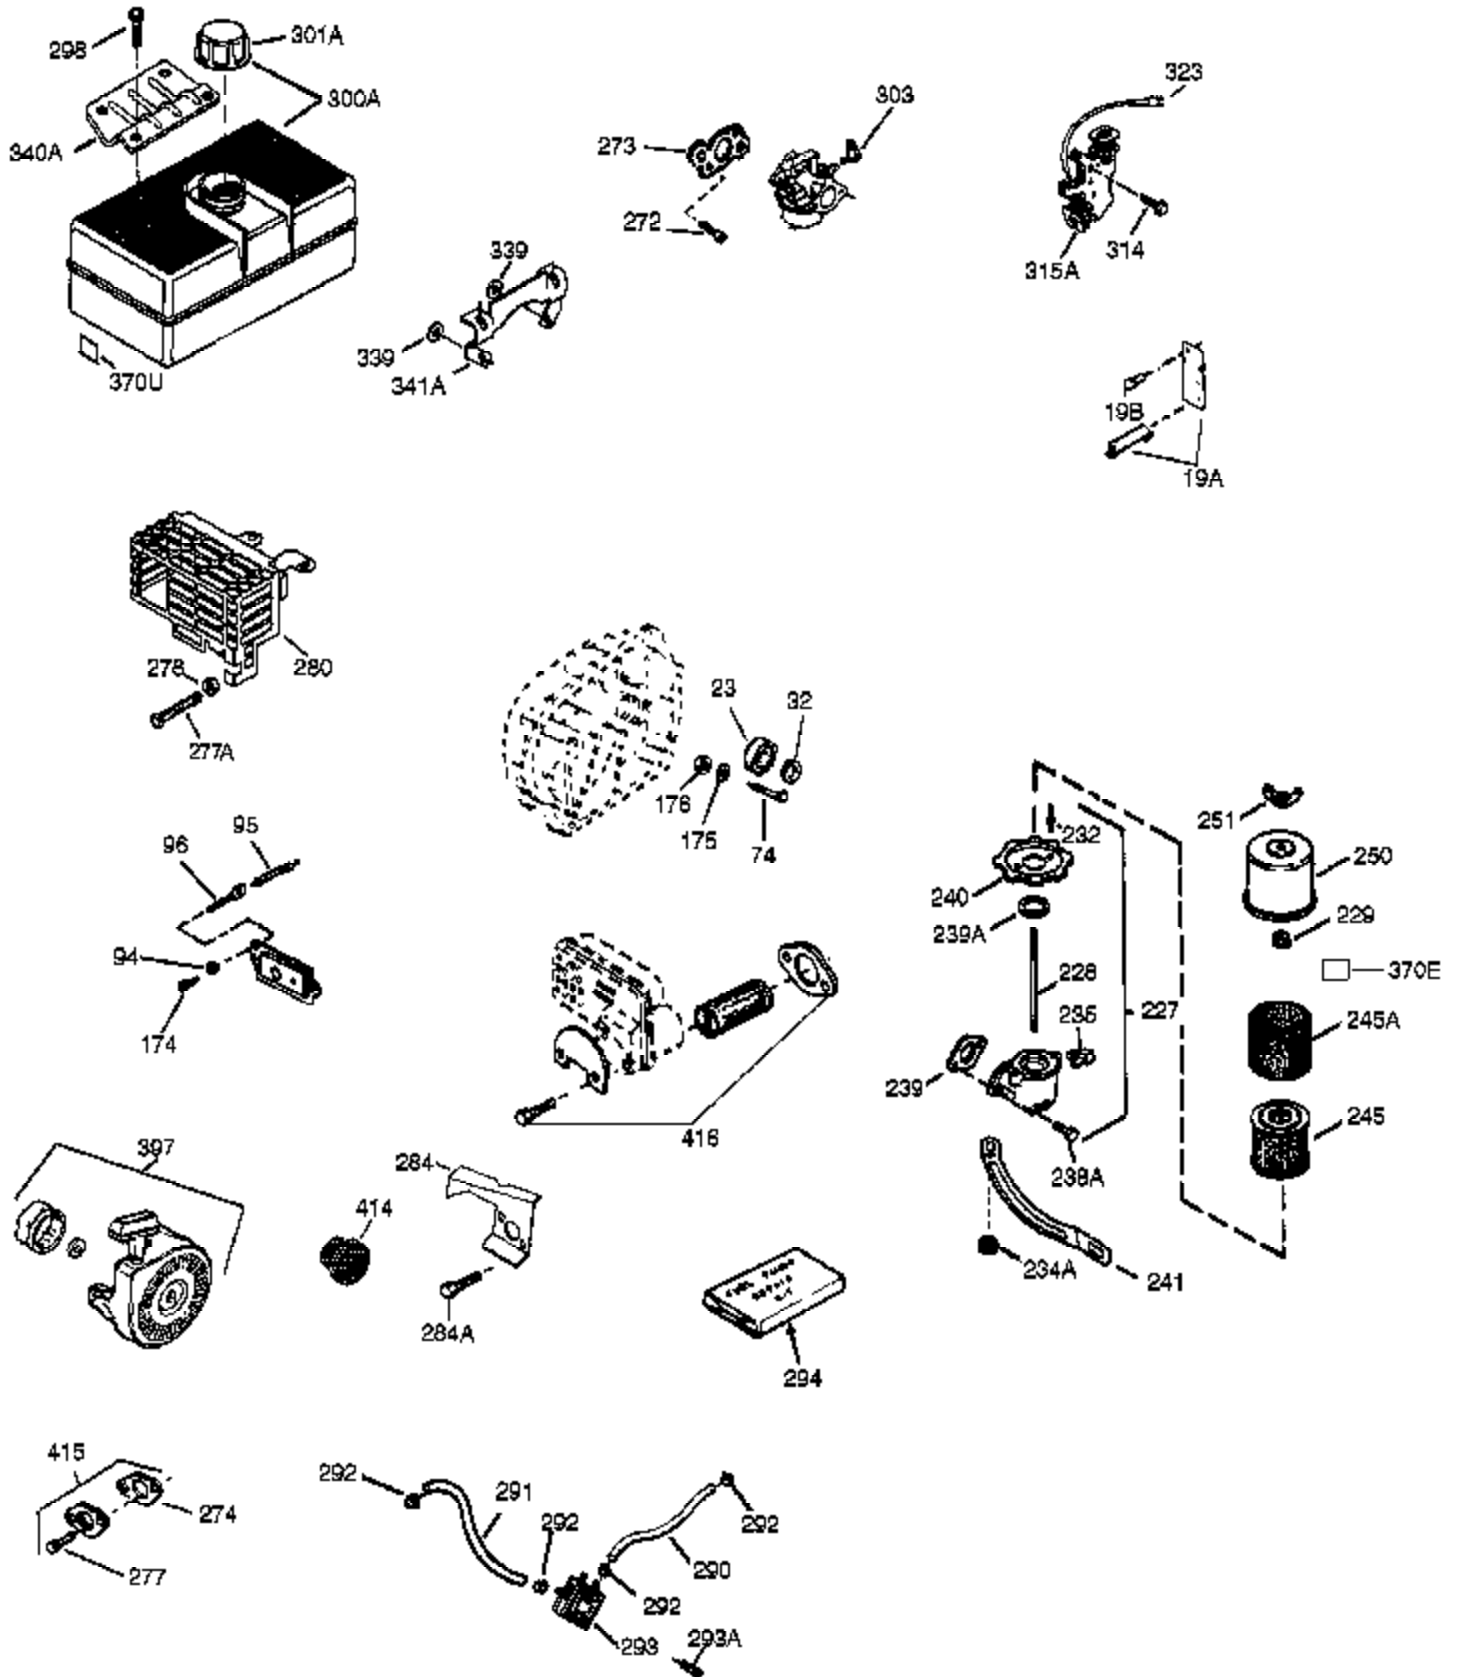

Ref #	Part Number	Qty	Description
23	33627	1	Ball Bearing
32	33628	1	Washer
74	31855	2	Bearing Retainer
130D	651031	1	Screw, 1/4-20 x 9/16"
174	650128	2	Screw, 10-24 x 1/2"
175	650778	2	Lock Washer
176	650580	2	Lock Nut, 10-24
238	28820	2	Screw, 10-32 x 1/2"
239	27272A	1	* Air Cleaner Gasket
240	33266	1	Air Cleaner Body
245	33268	1	Air Cleaner Filter
250	33269A	1	Air Cleaner Cover
251	37444	1	Wing Nut, 1/4-20
290	30705	1	Fuel Line
292	26460	2	Fuel Line Clamp
298	650665	2	Screw, 1/4-15 x 3/4"
311	35941	1	Dipstick (Incl. 312)
370J	35703	1	Throttle Decal