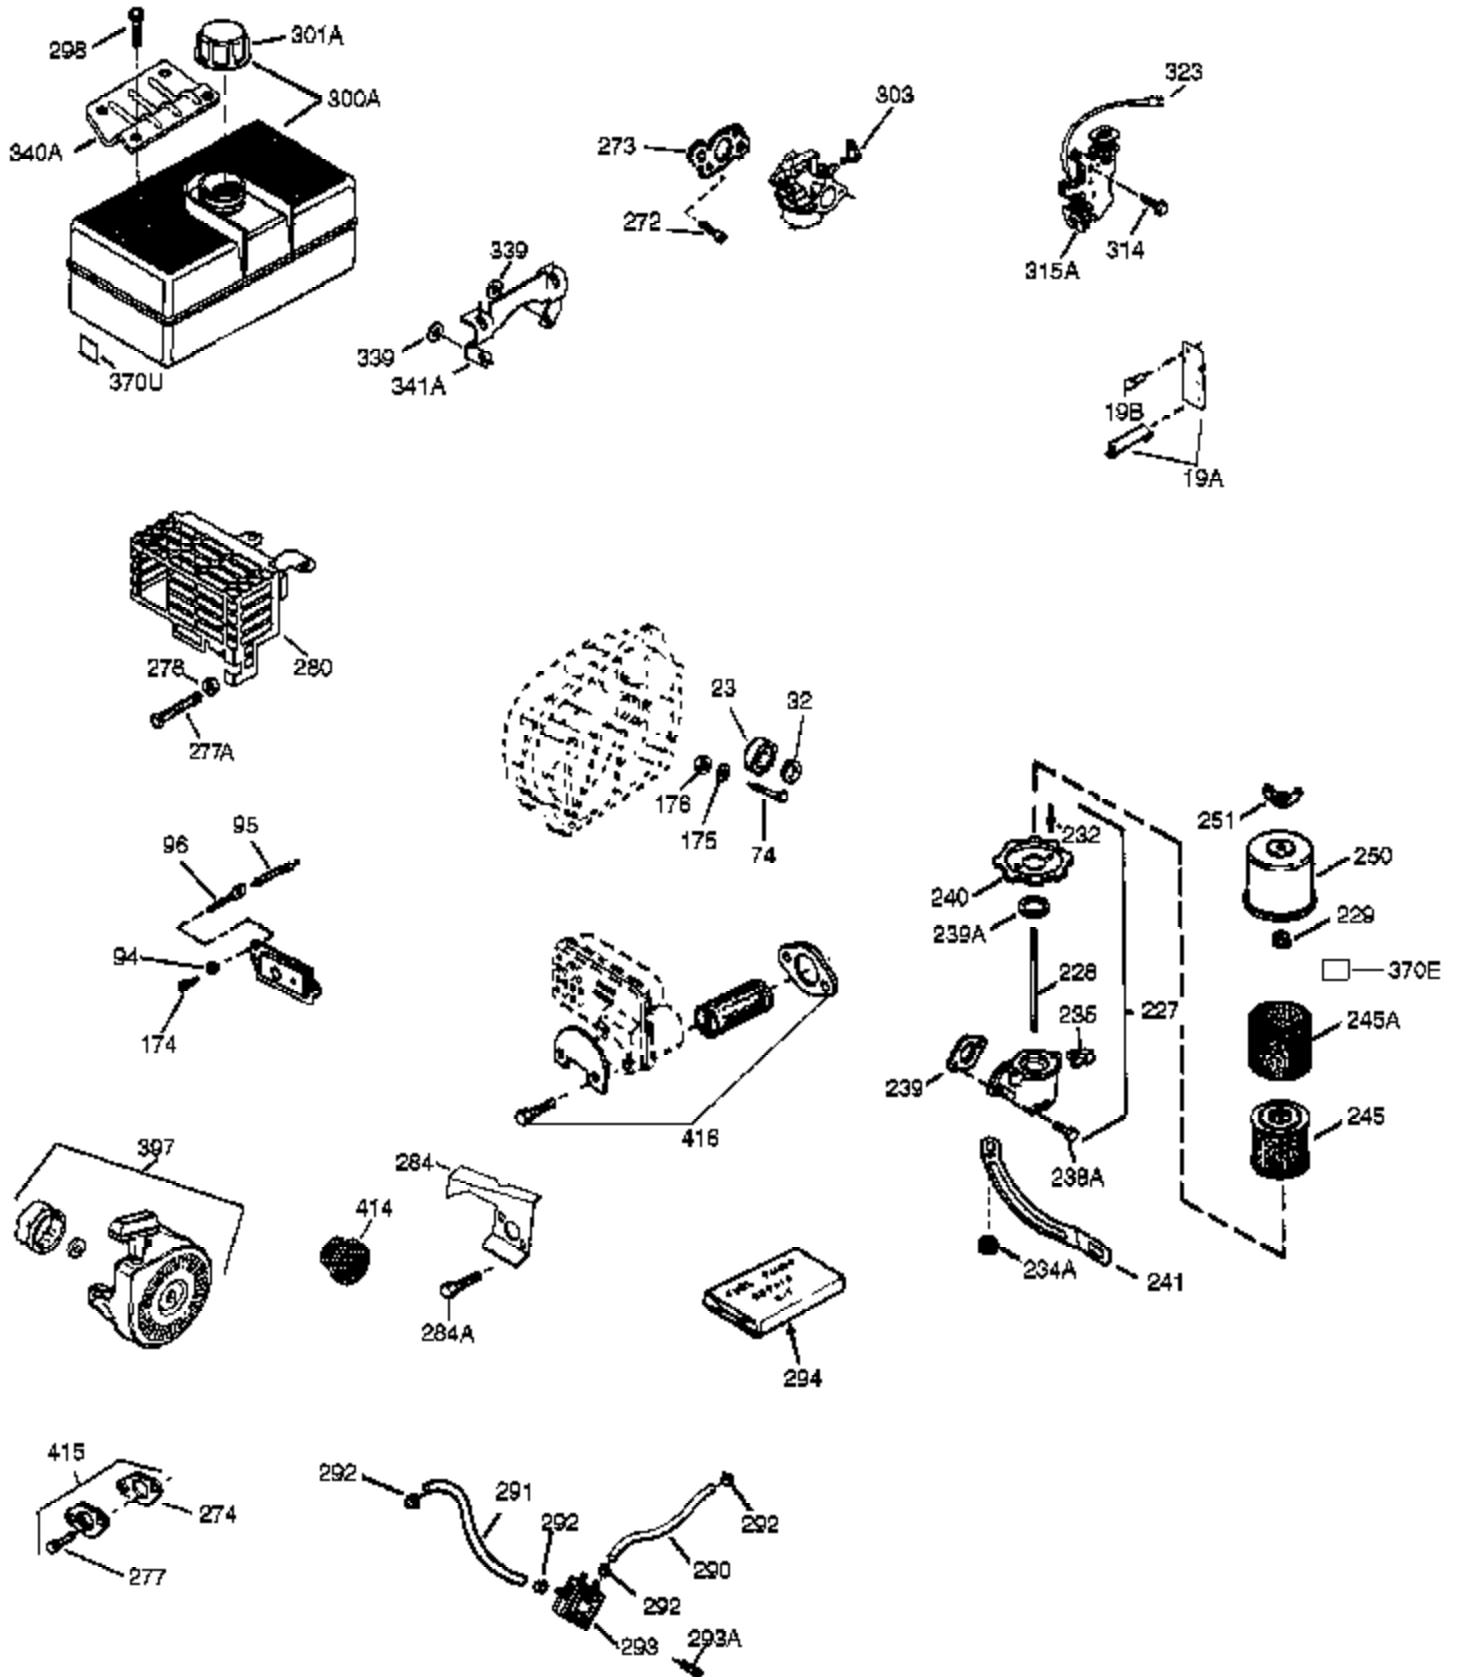

Ref #	Part Number	Qty	Description
23	33627	1	Ball Bearing
32	33628	1	Washer
74	31855	2	Bearing Retainer
94	651016	1	Lock Nut, 10-32
95	30886A	1	Extension Spring
96	30845A	1	R.P.M. Adjusting Bolt
174	650128	2	Screw, 10-24 x 1/2"
175	650778	2	Lock Washer
176	650580	2	Lock Nut, 10-24
238	651081	2	Screw, 10-32 x 15/32"
239	27272A	1	* Air Cleaner Gasket
240	33266	1	Air Cleaner Bracket
245	33268	1	Air Cleaner Filter
250	33269A	1	Air Cleaner Cover
251	37444	1	Wing Nut, 1/4-20
277	650729	2	Screw, 5/16-18 x 3-3/16"
290	30705	1	Fuel Line
290	29774	1	Fuel Line
292	26460	4	Fuel Line Clamp
292	26460		Fuel Line Clamp
298	650665	2	Screw, 1/4-15 x 3/4"