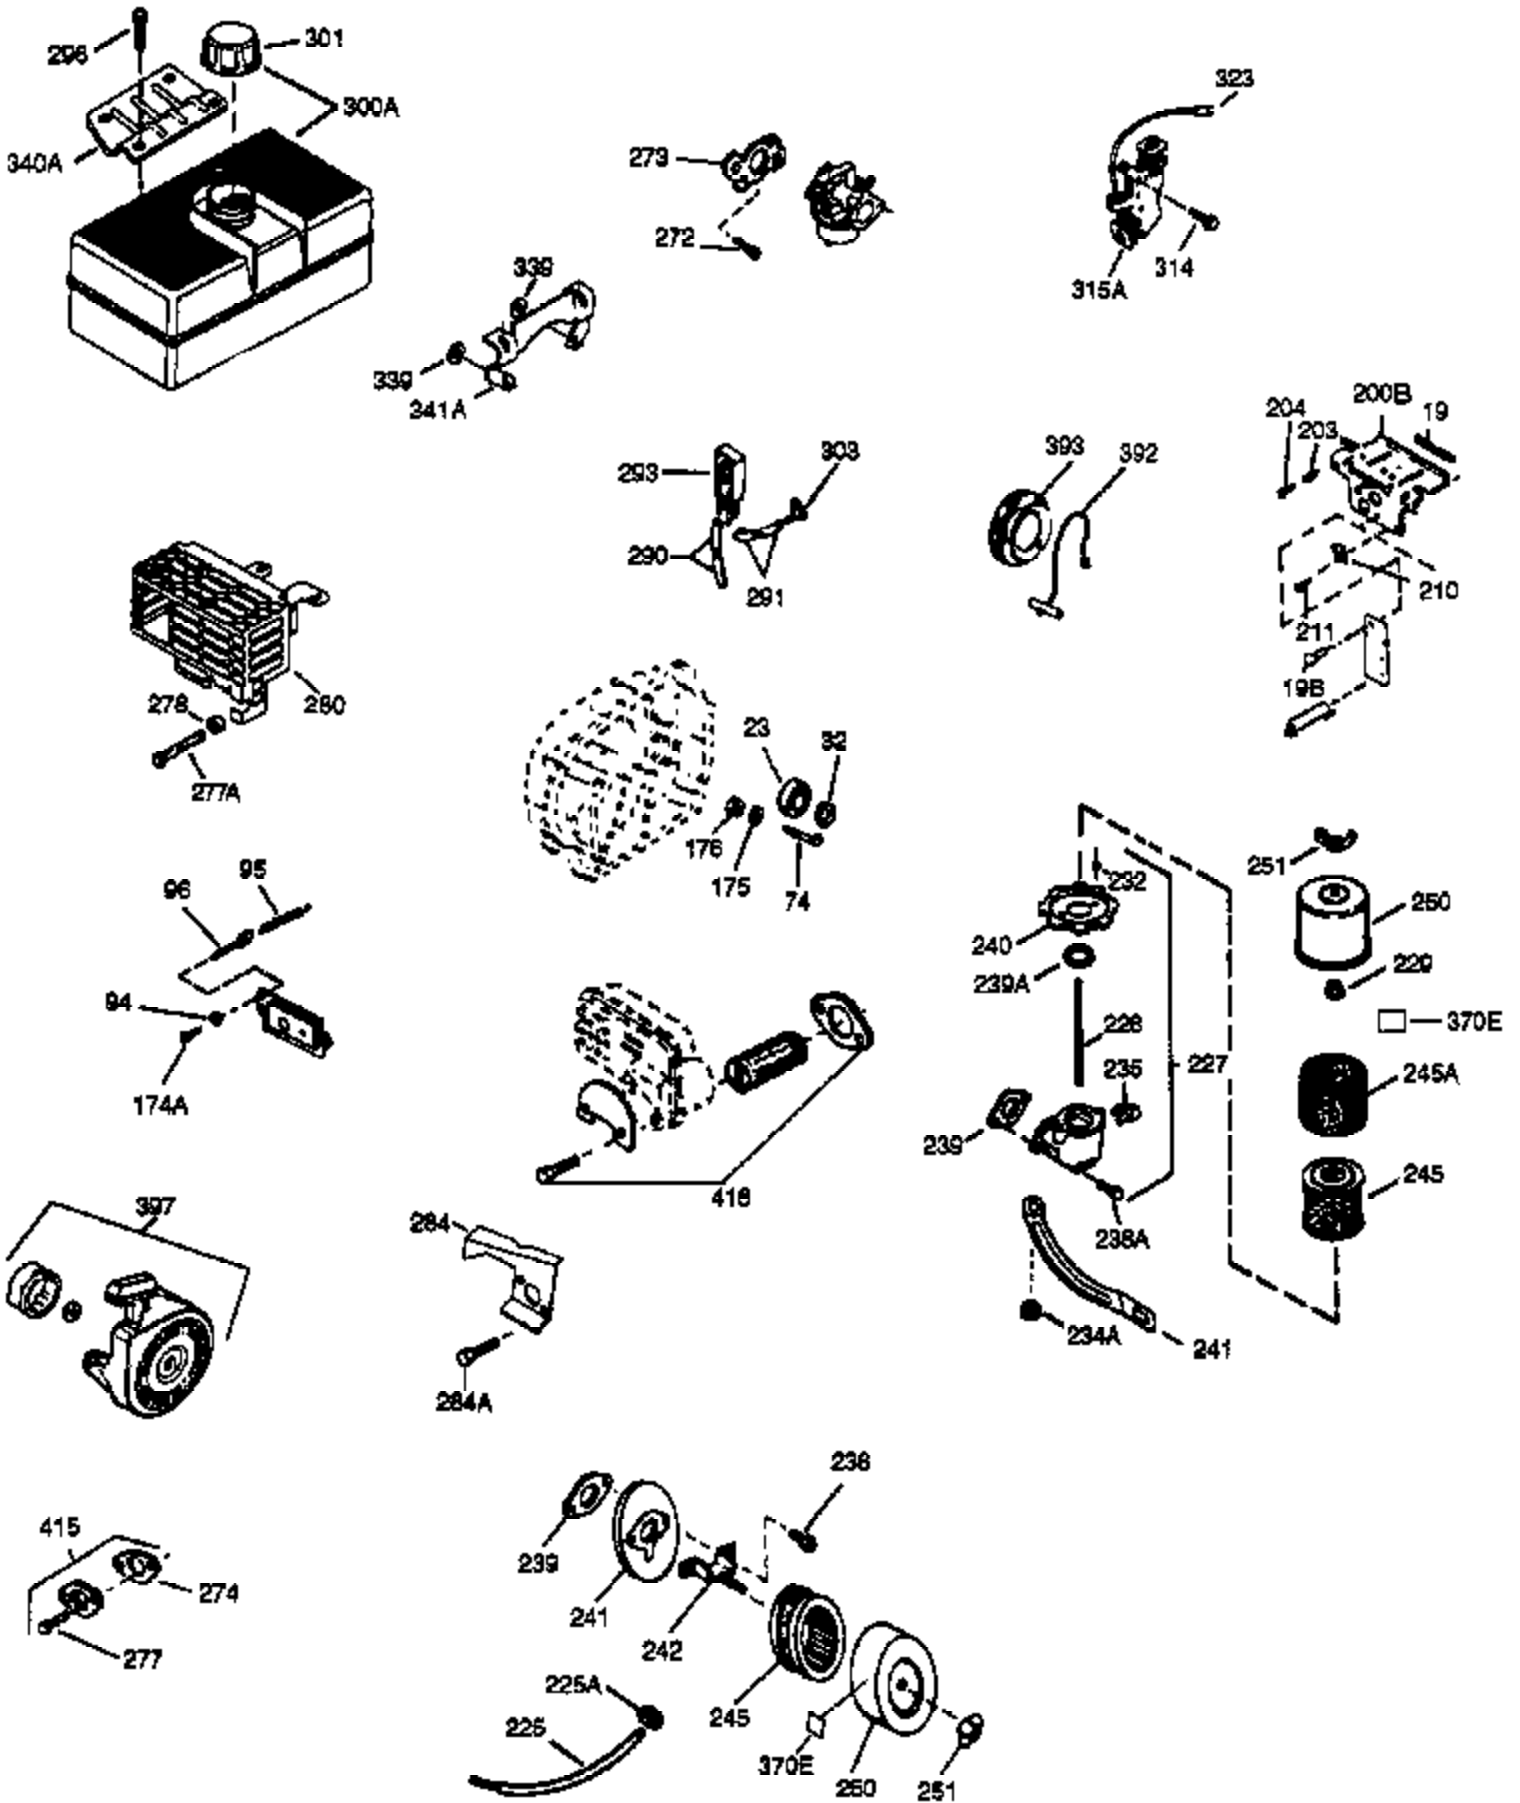

Ref #	Part Number	Qty	Description
	361 650990	4	Screw, Torx T-30, 1/4-20 x 15/32"
	370G 35274	1	Oil Instruction Decal
	370J 35703	1	Throttle Decal
	370 36261	1	Name Decal
	370K 36695	1	Starter Decal
	380 632242	1	Carburetor (Incl. 184)
	390 590704	1	Rewind Starter
	395 36680	1	Electric Starter Motor (12 Volt)
	400 36452A	1	* Gasket Set (Incl. items marked PK i n notes) Incl. part #'s 27272A (1), 27896A (2), 27915A (1), 29673 (1), 33263 (1), 33629 (1), 34698A (1), 35262A (1), 35317 (1), 36451 (1)
	420 730225	1	SAE 30 4-Cycle Engine Oil (Quart)