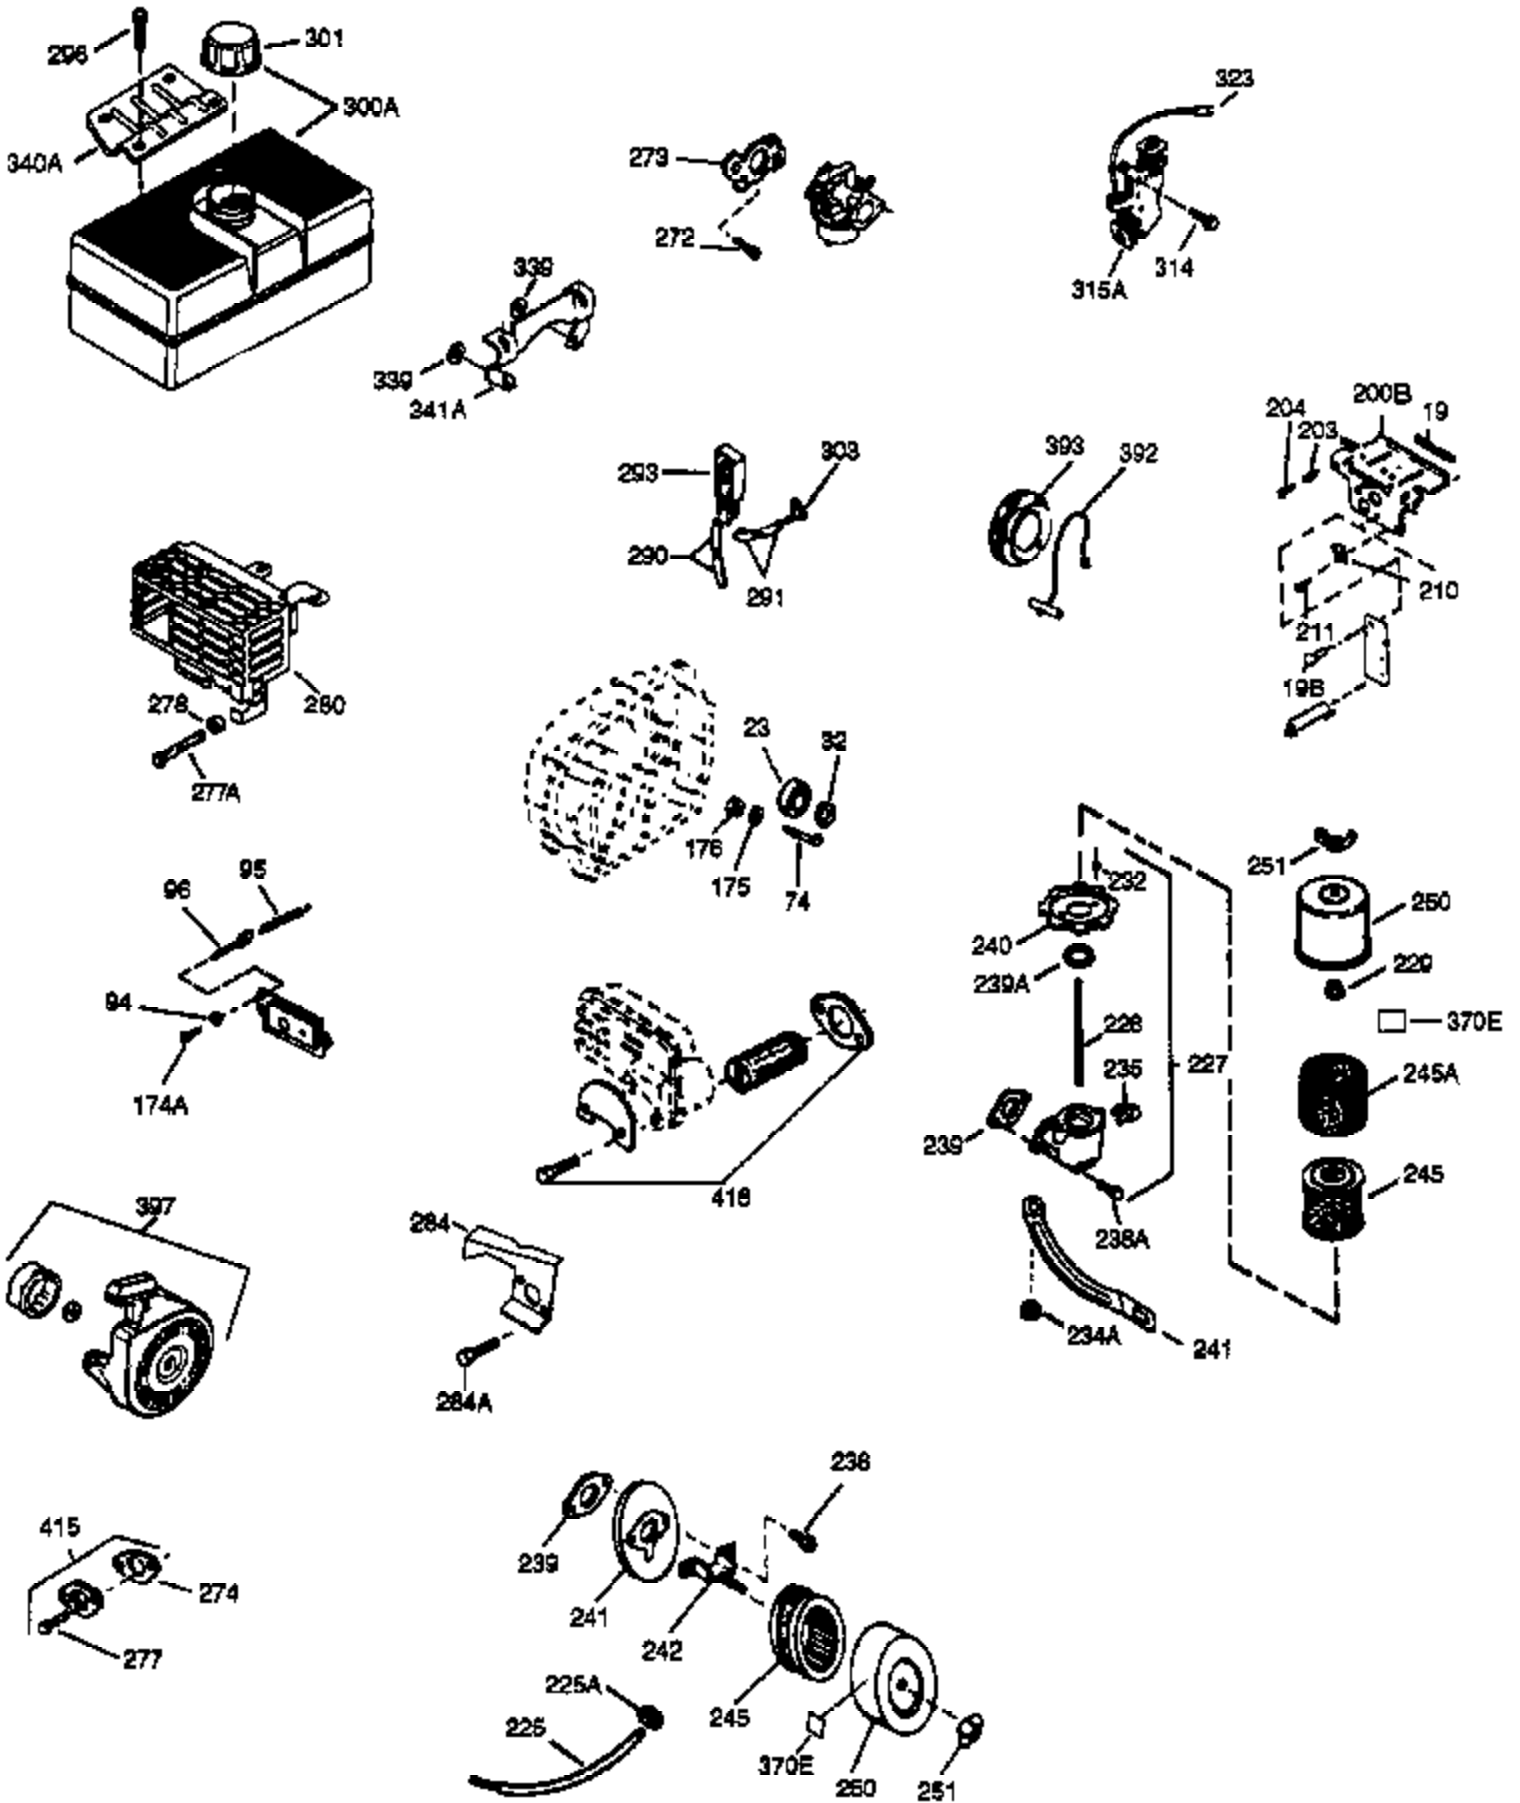

Ref #	Part Number	Qty	Description
19	34663	1	Speed Control Spring
203	31342	1	Compression Spring
204	651029	1	Screw, T-10, 5-40 x 7/16"
210	27793	1	Conduit Clip
211	28942	1	Screw, 10-32 x 3/8"
238	28820	2	Screw, 10-32 x 1/2"
239	27272A	1	* Air Cleaner Gasket
240	33266	1	Air Cleaner Body
242	33267	1	Air Cleaner Bracket
245	33268	1	Air Cleaner Filter
250	33269A	1	Air Cleaner Cover
251	650513	1	Wing Nut, 1/4-20
277	650729	2	Screw 5/16-18 x 3-3/16"
290	30962	1	Fuel Line
298	650665	2	Screw, 1/4-15 x 3/4"
301	36246	1	Fuel Cap
314	650873	2	Screw 1/4-20 x 3/4"
323	610922	1	Female Terminal