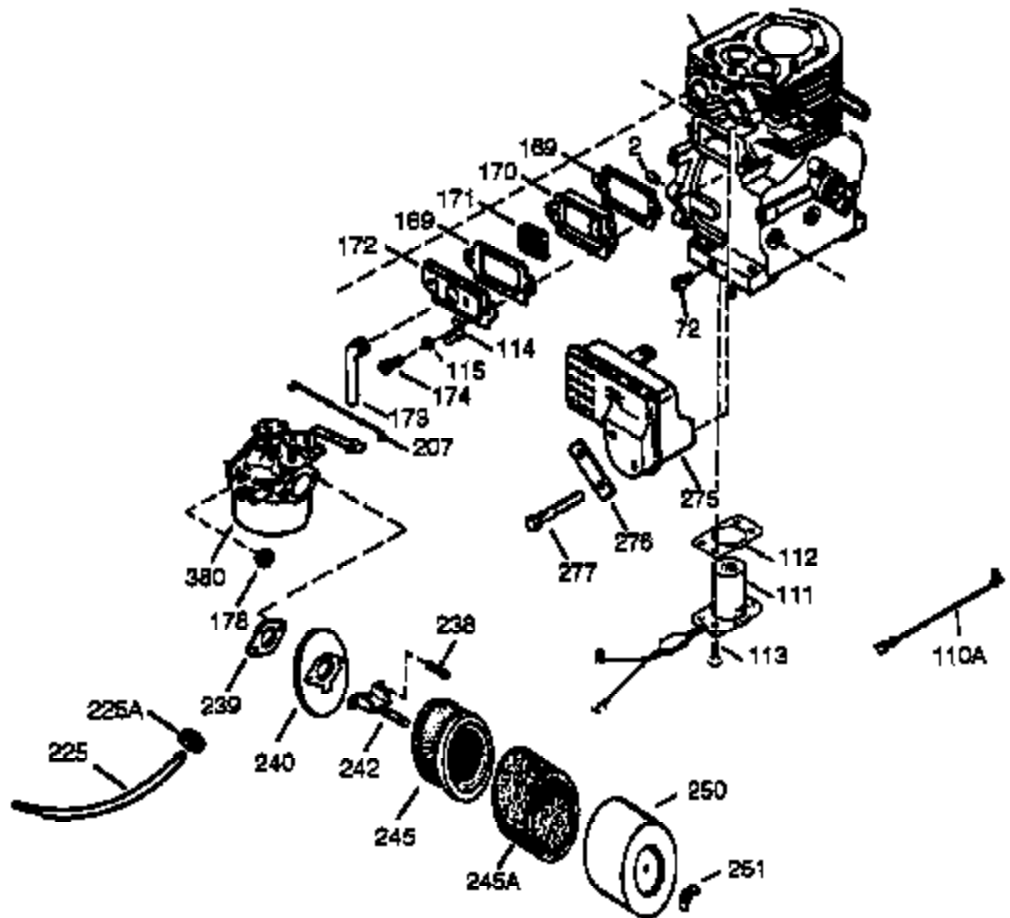

OPTIONAL MUFFLER
(QUIET)