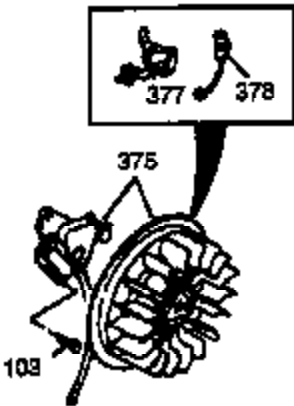

OPTIONAL MUFFLER
(QUIET)