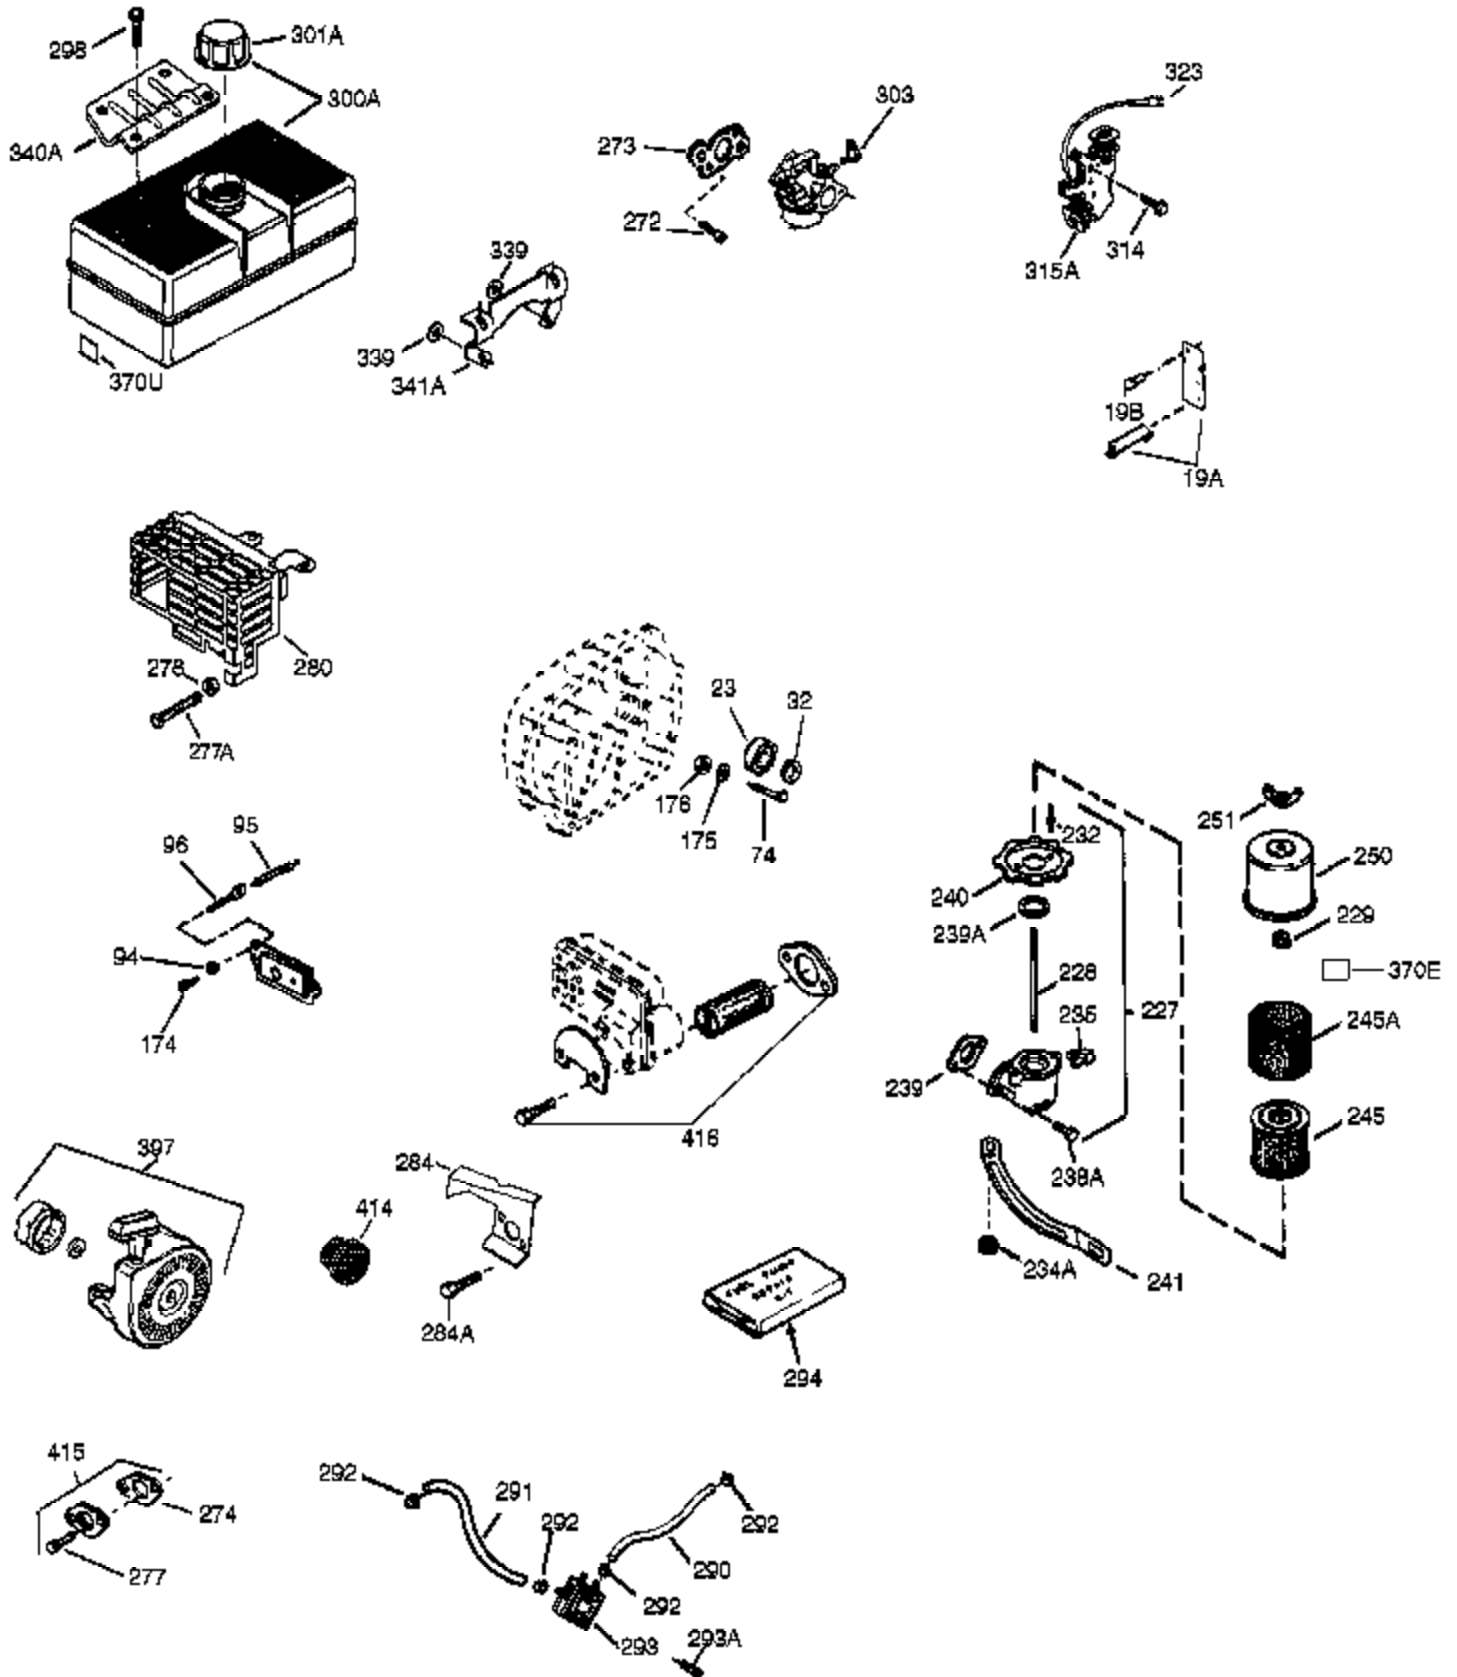

Engine Parts List #2

Ref #	Part Number	Qty	Description
23	33627	1	Ball Bearing
32	33628	1	Washer
74	31855	2	Bearing Retainer
174	650128	2	Screw, 10-24 x 1/2"
175	650778	2	Lock Washer
176	650580	2	Lock Nut, 10-24
227	35044	1	Air Cleaner Elbow
228	650851	1	Stud, 1/4-20 x 8.1
232	0	2	Pop Rivet (Purchase Locally)
234	650852	1	Nut, 1/4-20
235	30675	1	Air Cleaner Elbow Fitting
238	650163	2	Screw, 10-32 x 7/8"
239	27272A	1	* Air Cleaner Gasket
239A	34698A	1	Air Cleaner Gasket
240	34699	1	Air Cleaner Bracket
245	34700B	1	Air Cleaner Filter
245A	34703	1	Air Cleaner Filter
250	34702	1	Air Cleaner Cover
251	650886	1	Wing Nut, 1/4-20
277	650729	2	Screw, 5/16-18 x 3-3/16"
290	30705	1	Fuel Line
292	26460	2	Fuel Line Clamp
298	650665	2	Screw, 1/4-15 x 3/4"
370J	35703	1	Throttle Decal
370E	37089	1	Air Cleaner Decal
416	34479A	1	Spark Arrestor Kit (Optional)