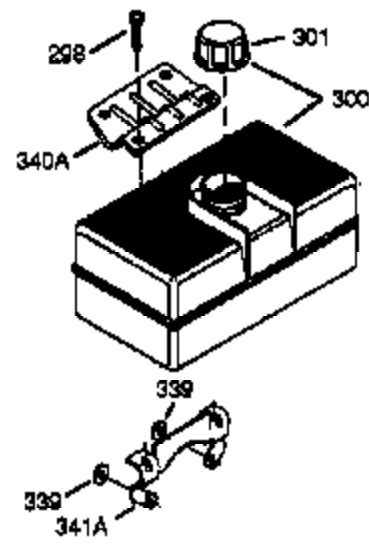

ILLUSTRATION SHOWS TYPICAL PARTS ONLY. ORDER BY PART NUMBER. PARTS NOT LISTED ARE SUPPLIED BY OEM.

VIEW 3 OF 4

Ref #	Part Number	Qty	Description
16	33454	1	Governor Lever
17	29916	1	Governor Lever Clamp
18	651028	1	Screw, Torx T-15, 8-32 x 3/8"
23	33627	1	Ball Bearing
28	30322	1	Lock Nut, 8-32
30	35420A	1	Crankshaft
32	33628	1	Washer
35	29826	1	Screw, 10-32 x 3/4"
36	29918	1	Lock Washer
37	29216	1	Lock Nut, 10-32
38	29642	1	Retaining Ring
69	35262A	1	* Cylinder Cover Gasket
70	33626B	1	Cylinder Cover (Incl. 74, 75, 80, 175 & 176)
74	31855	2	Bearing Retainer
75	33625	1	Oil Seal
86	650833	7	Screw, 1/4-20 x 1-3/16"
87	650832	1	Screw, 1/4-20 x 1-11/16"
89	32589	1	Flywheel Key
92	650880	1	Lock Washer
130B	651055	2	Screw, 5/16-18 x 5/8"
173A	32446	1	Breather Tube Grommet
175	650778	2	Lock Washer
176	650580	2	Lock Nut, 10-24
225	35043	1	Carburetor Tube
264A	650802	1	Screw, 1/4-20 x 5/8"
277	650729	2	Screw, 5/16-18 x 3-3/16"
285	35985B	1	Starter Cup
290	30705	1	Fuel Line
292	26460	2	Fuel Line Clamp
298	650665	2	Screw, 1/4-15 x 3/4"
300	34156A	1	Fuel Tank (Incl. 292 & 301)
301	36246	1	Fuel Cap
308	35540	1	Fill Tube Clip
390	590746	1	Rewind Starter (Note: This engine could have been built with 590704 starter.)
416	34479A	1	Spark Arrestor Kit (Optional)
420	730225A	1	SAE 30 4-Cycle Engine Oil (Quart)