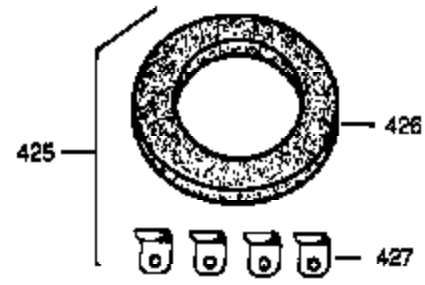

OPTIONAL
STARTER MUFF KIT