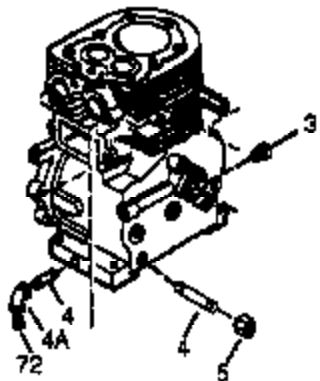

ILLUSTRATION SHOWS TYPICAL PARTS ONLY. ORDER BY PART NUMBER. PARTS NOT LISTED ARE SUPPLIED BY OEM.

VIEW 2 OF 4

Ref #	Part Number	Qty	Description
1	35371	1	Cylinder (Incl. 2 & 20)
2	27652	2	Dowel Pin
72	27642	2	Oil Drain Plug
169	27896A	2	* Breather Gasket
170	28423	1	Breather Body
171	28424	1	Breather Element
172	28425	1	Valve Cover
173A	32446	1	Breather Tube Grommet
174	650128	2	Screw, 10-24 x 1/2"
178	29752	2	Nut & Lock Washer, 1/4-28
207	33878	1	Throttle Link
225	35043	1	Carburetor Tube
227	35044	1	Air Cleaner Elbow
228	650851	1	Stud, 1/4-20 x 8.1
232	0	2	Pop Rivet (Purchase Locally)
234	650852	1	Nut, 1/4-20
235	30675	1	Air Cleaner Elbow Fitting
238	650163	2	Screw, 10-32 x 7/8"
239	27272A	1	* Air Cleaner Gasket
239A	34698A	1	Air Cleaner Gasket
240	34699	1	Air Cleaner Bracket
242	37279	1	Air Cleaner Bracket
245	34700A	1	Air Cleaner Filter
245A	34703	1	Air Cleaner Filter
250	34702	1	Air Cleaner Cover
251	650886	1	Wing Nut, 1/4-20
275	34185B	1	Muffler
276	31588	1	Locking Plate
277	650729	2	Screw, 5/16-18 x 3-3/16"
290	30705	1	Fuel Line
292	26460	2	Fuel Line Clamp
308	35540	1	Fill Tube Clip
370E	37089	1	Air Cleaner Decal
380	632486	1	Carburetor (Incl. 184)
420	730225A	1	SAE 30 4-Cycle Engine Oil (Quart)