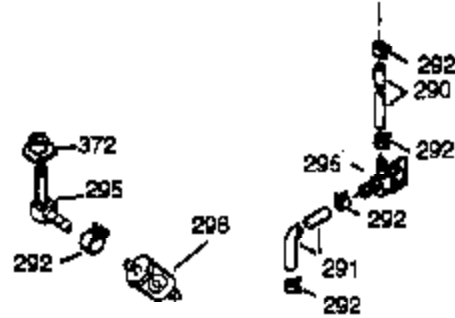

ILLUSTRATION SHOWS TYPICAL PARTS ONLY. ORDER BY PART NUMBER. PARTS NOT LISTED ARE SUPPLIED BY OEM.

VIEW 3 OF 4

Ref #	Part Number	Qty	Description
16	33454	1	Governor Lever
17	29916	1	Governor Lever Clamp
18	651028	1	Screw, Torx T-15, 8-32 x 3/8"
23	33627	1	Ball Bearing
28	30322	1	Lock Nut, 8-32
30	35420A	1	Crankshaft
32	33628	1	Washer
35	29826	1	Screw, 10-32 x 3/4"
36	29918	1	Lock Washer
37	29216	1	Lock Nut, 10-32
38	29642	1	Retaining Ring
69	35262A	1	* Cylinder Cover Gasket
70	33626B	1	Cylinder Cover (Incl. 74, 75, 80, 175 & 176)
74	31855	2	Bearing Retainer
75	33625	1	Oil Seal
86	650833	7	Screw, 1/4-20 x 1-3/16"
87	650832	1	Screw, 1/4-20 x 1-11/16"
89	32589	1	Flywheel Key
92	650880	1	Lock Washer
130B	651055	2	Screw, 5/16-18 x 5/8"
173A	32446	1	Breather Tube Grommet
175	650778	2	Lock Washer
176	650580	2	Lock Nut, 10-24
225	35043	1	Carburetor Tube
264A	650802	1	Screw, 1/4-20 x 5/8"
277	650729	2	Screw, 5/16-18 x 3-3/16"
285	35985B	1	Starter Cup
290	30705	1	Fuel Line
292	26460	2	Fuel Line Clamp
298	650665	2	Screw, 1/4-15 x 3/4"
300	34156A	1	Fuel Tank (Incl. 292 & 301)
301	36246	1	Fuel Cap
308	35540	1	Fill Tube Clip
390	590746	1	Rewind Starter (Note: This engine could have been built with 590704 starter.)
416	34479A	1	Spark Arrestor Kit (Optional)
420	730225A	1	SAE 30 4-Cycle Engine Oil (Quart)