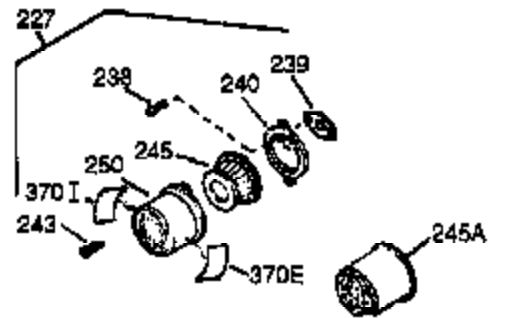

ILLUSTRATION SHOWS TYPICAL PARTS ONLY. ORDER BY PART NUMBER. PARTS NOT LISTED ARE SUPPLIED BY OEM.

VIEW 2 OF 4

Ref #	Part Number	Qty	Description
1	35371	1	Cylinder (Incl. 2 & 20)
2	27652	2	Dowel Pin
72	27642	2	Oil Drain Plug
169	27896A	2	* Breather Gasket
170	28423	1	Breather Body
171	28424	1	Breather Element
172	28425	1	Valve Cover
173A	32446	1	Breather Tube Grommet
174	650128	2	Screw, 10-24 x 1/2"
178	29752	2	Nut & Lock Washer, 1/4-28
207	33878	1	Throttle Link
225	35043	1	Carburetor Tube
227	35044	1	Air Cleaner Elbow
228	650851	1	Stud, 1/4-20 x 8.1
232	0	2	Pop Rivet (Purchase Locally)
234	650852	1	Nut, 1/4-20
235	30675	1	Air Cleaner Elbow Fitting
238	650163	2	Screw, 10-32 x 7/8"
239	27272A	1	* Air Cleaner Gasket
239A	34698A	1	Air Cleaner Gasket
240	34699	1	Air Cleaner Bracket
242	37279	1	Air Cleaner Bracket
245	34700A	1	Air Cleaner Filter
245A	34703	1	Air Cleaner Filter
250	34702	1	Air Cleaner Cover
251	650886	1	Wing Nut, 1/4-20
275	34185B	1	Muffler
276	31588	1	Locking Plate
277	650729	2	Screw, 5/16-18 x 3-3/16"
290	30705	1	Fuel Line
292	26460	2	Fuel Line Clamp
308	35540	1	Fill Tube Clip
370E	37089	1	Air Cleaner Decal
380	632486	1	Carburetor (Incl. 184)
420	730225A	1	SAE 30 4-Cycle Engine Oil (Quart)