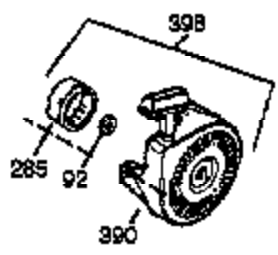

ILLUSTRATION SHOWS TYPICAL PARTS ONLY. ORDER BY PART NUMBER. PARTS NOT LISTED ARE SUPPLIED BY OEM.

VIEW 3 OF 4

Ref #	Part Number	Qty	Description
16	33454	1	Governor Lever
17	29916	1	Governor Lever Clamp
18	651028	1	Screw, Torx T-15, 8-32 x 3/8"
23	33627	1	Ball Bearing
28	30322	1	Lock Nut, 8-32
30	35420A	1	Crankshaft
32	33628	1	Washer
35	29826	1	Screw, 10-32 x 3/4"
36	29918	1	Lock Washer
37	29216	1	Lock Nut, 10-32
38	29642	1	Retaining Ring
69	35262A	1	* Cylinder Cover Gasket
70	33626B	1	Cylinder Cover (Incl. 74, 75, 80, 175 & 176)
74	31855	2	Bearing Retainer
75	33625	1	Oil Seal
86	650833	7	Screw, 1/4-20 x 1-3/16"
87	650832	1	Screw, 1/4-20 x 1-11/16"
89	32589	1	Flywheel Key
92	650880	1	Lock Washer
130B	651055	2	Screw, 5/16-18 x 5/8"
173A	32446	1	Breather Tube Grommet
175	650778	2	Lock Washer
176	650580	2	Lock Nut, 10-24
225	35043	1	Carburetor Tube
264A	650802	1	Screw, 1/4-20 x 5/8"
277	650729	2	Screw, 5/16-18 x 3-3/16"
285	35985B	1	Starter Cup
290	30705	1	Fuel Line
292	26460	2	Fuel Line Clamp
298	650665	2	Screw, 1/4-15 x 3/4"
300	34156A	1	Fuel Tank (Incl. 292 & 301)
301	36246	1	Fuel Cap
308	35540	1	Fill Tube Clip
390	590746	1	Rewind Starter (Note: This engine could have been built with 590704 starter.)
416	34479A	1	Spark Arrestor Kit (Optional)
420	730225A	1	SAE 30 4-Cycle Engine Oil (Quart)