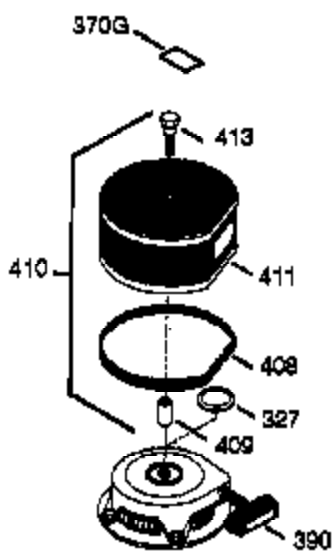

ILLUSTRATION SHOWS TYPICAL PARTS ONLY. ORDER BY PART NUMBER. PARTS NOT LISTED ARE SUPPLIED BY OEM.

VIEW 4 OF 4

OPTIONAL
DEBRIS SCREEN KIT