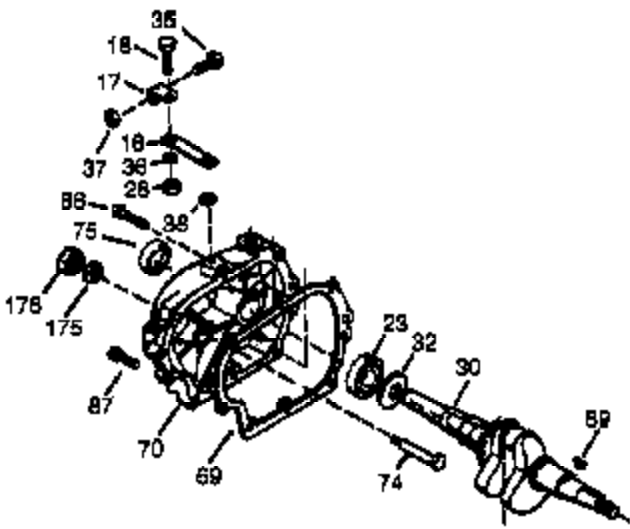

ILLUSTRATION SHOWS TYPICAL PARTS ONLY. ORDER BY PART NUMBER. PARTS NOT LISTED ARE SUPPLIED BY OEM.

VIEW 3 OF 4

Ref #	Part Number	Qty	Description
16	33454	1	Governor Lever
17	29916	1	Governor Lever Clamp
18	651028	1	Screw, Torx T-15, 8-32 x 3/8"
23	33627	1	Ball Bearing
28	30322	1	Lock Nut, 8-32
30	35420A	1	Crankshaft
32	33628	1	Washer
35	29826	1	Screw, 10-32 x 3/4"
36	29918	1	Lock Washer
37	29216	1	Lock Nut, 10-32
38	29642	1	Retaining Ring
69	35262A	1	* Cylinder Cover Gasket
70	33626B	1	Cylinder Cover (Incl. 74, 75, 80, 175 & 176)
74	31855	2	Bearing Retainer
75	33625	1	Oil Seal
86	650833	7	Screw, 1/4-20 x 1-3/16"
87	650832	1	Screw, 1/4-20 x 1-11/16"
89	32589	1	Flywheel Key
92	650880	1	Lock Washer
130B	651055	2	Screw, 5/16-18 x 5/8"
173A	32446	1	Breather Tube Grommet
175	650778	2	Lock Washer
176	650580	2	Lock Nut, 10-24
225	35043	1	Carburetor Tube
264A	650802	1	Screw, 1/4-20 x 5/8"
277	650729	2	Screw, 5/16-18 x 3-3/16"
285	35985B	1	Starter Cup
290	30705	1	Fuel Line
292	26460	2	Fuel Line Clamp
298	650665	2	Screw, 1/4-15 x 3/4"
300	34156A	1	Fuel Tank (Incl. 292 & 301)
301	36246	1	Fuel Cap
308	35540	1	Fill Tube Clip
390	590746	1	Rewind Starter (Note: This engine could have been built with 590704 starter.)
416	34479A	1	Spark Arrestor Kit (Optional)
420	730225A	1	SAE 30 4-Cycle Engine Oil (Quart)