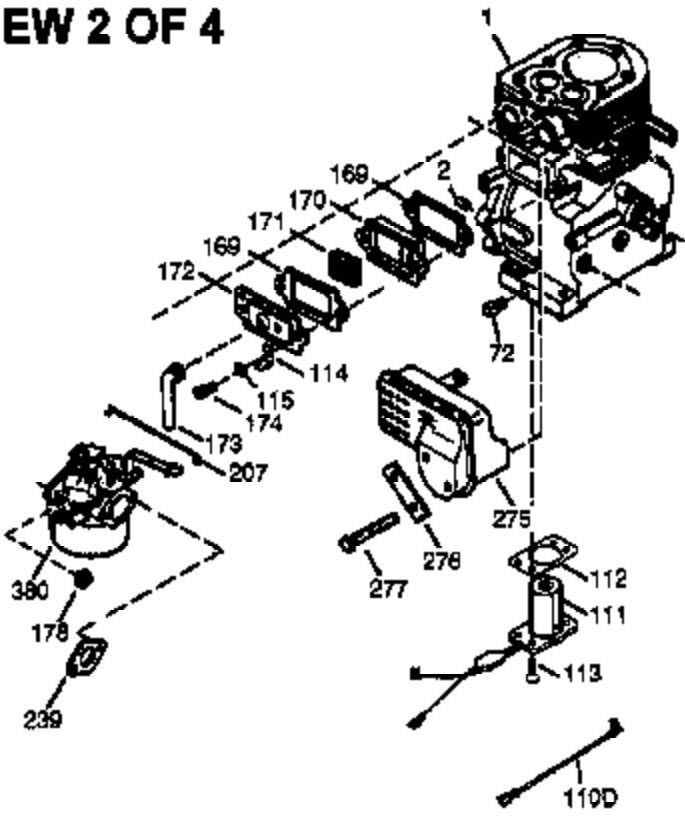

ILLUSTRATION SHOWS TYPICAL PARTS ONLY. ORDER BY PART NUMBER. PARTS NOT LISTED ARE SUPPLIED BY OEM.

VIEW 2 OF 4

Ref #	Part Number	Qty	Description
1	35371	1	Cylinder (Incl. 2 & 20)
2	27652	2	Dowel Pin
72	27642	2	Oil Drain Plug
169	27896A	2	* Breather Gasket
170	28423	1	Breather Body
171	28424	1	Breather Element
172	28425	1	Valve Cover
173A	32446	1	Breather Tube Grommet
174	650128	2	Screw, 10-24 x 1/2"
178	29752	2	Nut & Lock Washer, 1/4-28
207	33878	1	Throttle Link
225	35043	1	Carburetor Tube
227	35044	1	Air Cleaner Elbow
228	650851	1	Stud, 1/4-20 x 8.1
232	0	2	Pop Rivet (Purchase Locally)
234	650852	1	Nut, 1/4-20
235	30675	1	Air Cleaner Elbow Fitting
238	650163	2	Screw, 10-32 x 7/8"
239	27272A	1	* Air Cleaner Gasket
239A	34698A	1	Air Cleaner Gasket
240	34699	1	Air Cleaner Bracket
242	37279	1	Air Cleaner Bracket
245	34700A	1	Air Cleaner Filter
245A	34703	1	Air Cleaner Filter
250	34702	1	Air Cleaner Cover
251	650886	1	Wing Nut, 1/4-20
275	34185B	1	Muffler
276	31588	1	Locking Plate
277	650729	2	Screw, 5/16-18 x 3-3/16"
290	30705	1	Fuel Line
292	26460	2	Fuel Line Clamp
308	35540	1	Fill Tube Clip
370E	37089	1	Air Cleaner Decal
380	632486	1	Carburetor (Incl. 184)
420	730225A	1	SAE 30 4-Cycle Engine Oil (Quart)