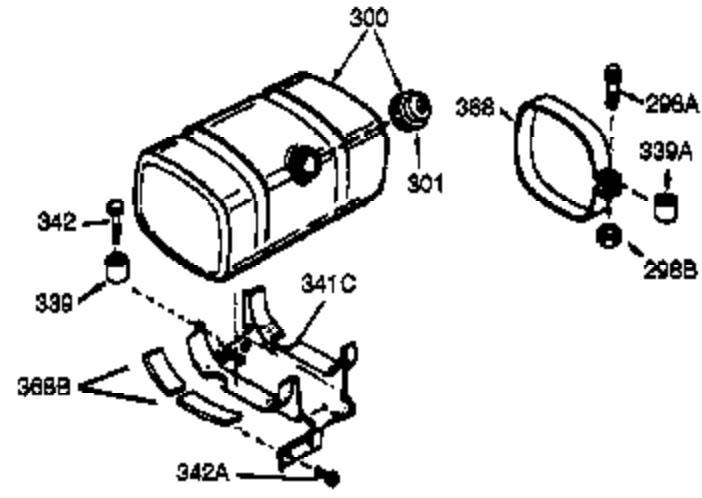

ILLUSTRATION SHOWS TYPICAL PARTS ONLY. ORDER BY PART NUMBER. PARTS NOT LISTED ARE SUPPLIED BY OEM.

VIEW 4 OF 4

OPTIONAL
DEBRIS SCREEN KIT