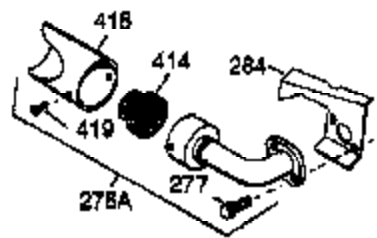

ILLUSTRATION SHOWS TYPICAL PARTS ONLY. ORDER BY PART NUMBER. PARTS NOT LISTED ARE SUPPLIED BY OEM.

VIEW 3 OF 4

Ref #	Part Number	Qty	Description
16	33454	1	Governor Lever
17	29916	1	Governor Lever Clamp
18	651028	1	Screw, Torx T-15, 8-32 x 3/8"
23	33627	1	Ball Bearing
28	30322	1	Lock Nut, 8-32
30	35420A	1	Crankshaft
32	33628	1	Washer
35	29826	1	Screw, 10-32 x 3/4"
36	29918	1	Lock Washer
37	29216	1	Lock Nut, 10-32
38	29642	1	Retaining Ring
69	35262A	1	* Cylinder Cover Gasket
70	33626B	1	Cylinder Cover (Incl. 74, 75, 80, 175 & 176)
74	31855	2	Bearing Retainer
75	33625	1	Oil Seal
86	650833	7	Screw, 1/4-20 x 1-3/16"
87	650832	1	Screw, 1/4-20 x 1-11/16"
89	32589	1	Flywheel Key
92	650880	1	Lock Washer
130B	651055	2	Screw, 5/16-18 x 5/8"
173A	32446	1	Breather Tube Grommet
175	650778	2	Lock Washer
176	650580	2	Lock Nut, 10-24
225	35043	1	Carburetor Tube
264A	650802	1	Screw, 1/4-20 x 5/8"
277	650729	2	Screw, 5/16-18 x 3-3/16"
285	35985B	1	Starter Cup
290	30705	1	Fuel Line
292	26460	2	Fuel Line Clamp
298	650665	2	Screw, 1/4-15 x 3/4"
300	34156A	1	Fuel Tank (Incl. 292 & 301)
301	36246	1	Fuel Cap
308	35540	1	Fill Tube Clip
390	590746	1	Rewind Starter (Note: This engine could have been built with 590704 starter.)
416	34479A	1	Spark Arrestor Kit (Optional)
420	730225A	1	SAE 30 4-Cycle Engine Oil (Quart)