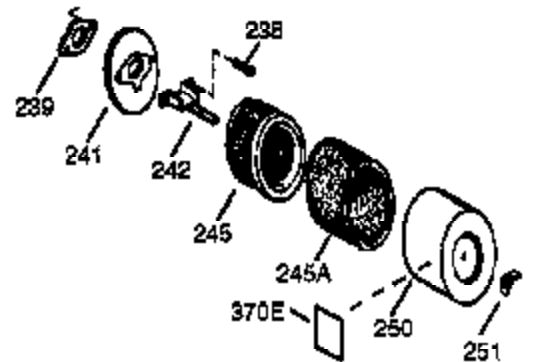

ILLUSTRATION SHOWS TYPICAL PARTS ONLY. ORDER BY PART NUMBER. PARTS NOT LISTED ARE SUPPLIED BY OEM.

VIEW 2 OF 4

Ref #	Part Number	Qty	Description
1	35371	1	Cylinder (Incl. 2 & 20)
2	27652	2	Dowel Pin
72	27642	2	Oil Drain Plug
169	27896A	2	* Breather Gasket
170	28423	1	Breather Body
171	28424	1	Breather Element
172	28425	1	Valve Cover
173A	32446	1	Breather Tube Grommet
174	650128	2	Screw, 10-24 x 1/2"
178	29752	2	Nut & Lock Washer, 1/4-28
207	33878	1	Throttle Link
225	35043	1	Carburetor Tube
227	35044	1	Air Cleaner Elbow
228	650851	1	Stud, 1/4-20 x 8.1
232	0	2	Pop Rivet (Purchase Locally)
234	650852	1	Nut, 1/4-20
235	30675	1	Air Cleaner Elbow Fitting
238	650163	2	Screw, 10-32 x 7/8"
239	27272A	1	* Air Cleaner Gasket
239A	34698A	1	Air Cleaner Gasket
240	34699	1	Air Cleaner Bracket
242	37279	1	Air Cleaner Bracket
245	34700A	1	Air Cleaner Filter
245A	34703	1	Air Cleaner Filter
250	34702	1	Air Cleaner Cover
251	650886	1	Wing Nut, 1/4-20
275	34185B	1	Muffler
276	31588	1	Locking Plate
277	650729	2	Screw, 5/16-18 x 3-3/16"
290	30705	1	Fuel Line
292	26460	2	Fuel Line Clamp
308	35540	1	Fill Tube Clip
370E	37089	1	Air Cleaner Decal
380	632486	1	Carburetor (Incl. 184)
420	730225A	1	SAE 30 4-Cycle Engine Oil (Quart)