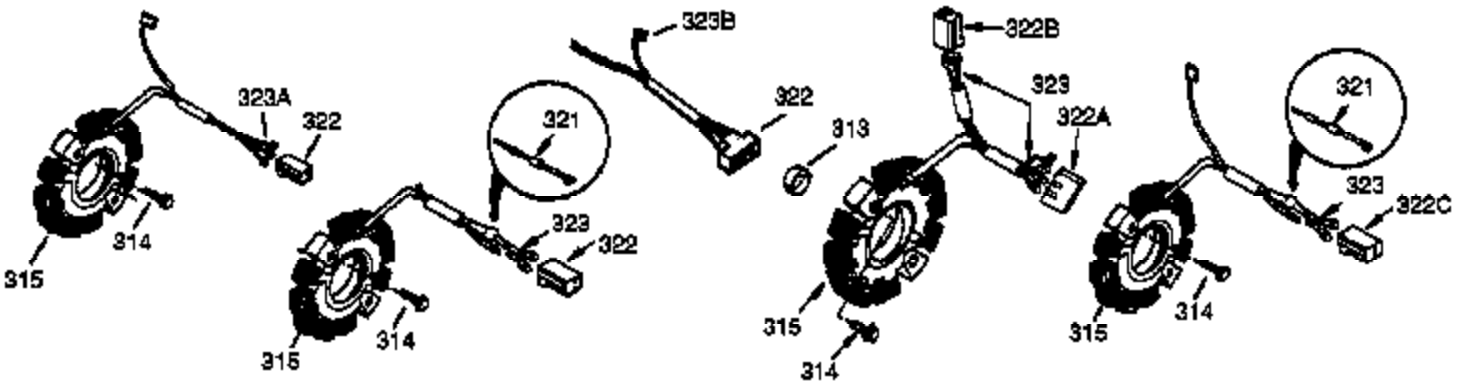

ILLUSTRATION SHOWS TYPICAL PARTS ONLY. ORDER BY PART NUMBER. PARTS NOT LISTED ARE SUPPLIED BY OEM.

VIEW 4 OF 4

OPTIONAL
DEBRIS SCREEN KIT