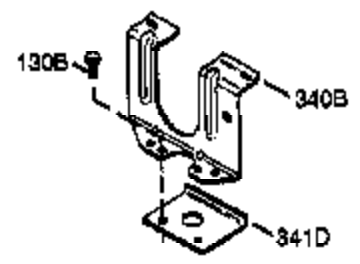

ILLUSTRATION SHOWS TYPICAL PARTS ONLY. ORDER BY PART NUMBER. PARTS NOT LISTED ARE SUPPLIED BY OEM.

VIEW 3 OF 4

Ref #	Part Number	Qty	Description
16	33454	1	Governor Lever
17	29916	1	Governor Lever Clamp
18	651028	1	Screw, Torx T-15, 8-32 x 3/8"
23	33627	1	Ball Bearing
28	30322	1	Lock Nut, 8-32
30	35420A	1	Crankshaft
32	33628	1	Washer
35	29826	1	Screw, 10-32 x 3/4"
36	29918	1	Lock Washer
37	29216	1	Lock Nut, 10-32
38	29642	1	Retaining Ring
69	35262A	1	* Cylinder Cover Gasket
70	33626B	1	Cylinder Cover (Incl. 74, 75, 80, 175 & 176)
74	31855	2	Bearing Retainer
75	33625	1	Oil Seal
86	650833	7	Screw, 1/4-20 x 1-3/16"
87	650832	1	Screw, 1/4-20 x 1-11/16"
89	32589	1	Flywheel Key
92	650880	1	Lock Washer
130B	651055	2	Screw, 5/16-18 x 5/8"
173A	32446	1	Breather Tube Grommet
175	650778	2	Lock Washer
176	650580	2	Lock Nut, 10-24
225	35043	1	Carburetor Tube
264A	650802	1	Screw, 1/4-20 x 5/8"
277	650729	2	Screw, 5/16-18 x 3-3/16"
285	35985B	1	Starter Cup
290	30705	1	Fuel Line
292	26460	2	Fuel Line Clamp
298	650665	2	Screw, 1/4-15 x 3/4"
300	34156A	1	Fuel Tank (Incl. 292 & 301)
301	36246	1	Fuel Cap
308	35540	1	Fill Tube Clip
390	590746	1	Rewind Starter (Note: This engine could have been built with 590704 starter.)
416	34479A	1	Spark Arrestor Kit (Optional)
420	730225A	1	SAE 30 4-Cycle Engine Oil (Quart)