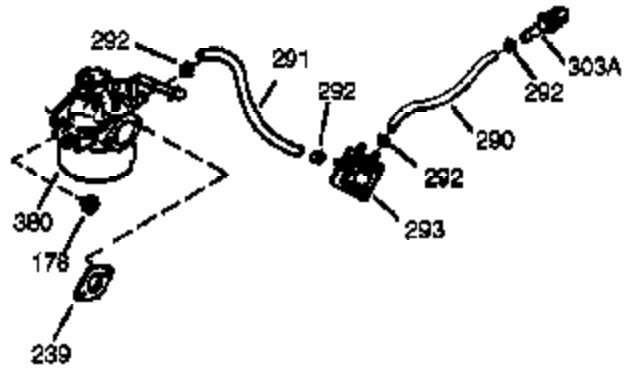

ILLUSTRATION SHOWS TYPICAL PARTS ONLY. ORDER BY PART NUMBER. PARTS NOT LISTED ARE SUPPLIED BY OEM.

VIEW 2 OF 4

Ref #	Part Number	Qty	Description
1	35371	1	Cylinder (Incl. 2 & 20)
2	27652	2	Dowel Pin
72	27642	2	Oil Drain Plug
169	27896A	2	* Breather Gasket
170	28423	1	Breather Body
171	28424	1	Breather Element
172	28425	1	Valve Cover
173A	32446	1	Breather Tube Grommet
174	650128	2	Screw, 10-24 x 1/2"
178	29752	2	Nut & Lock Washer, 1/4-28
207	33878	1	Throttle Link
225	35043	1	Carburetor Tube
227	35044	1	Air Cleaner Elbow
228	650851	1	Stud, 1/4-20 x 8.1
232	0	2	Pop Rivet (Purchase Locally)
234	650852	1	Nut, 1/4-20
235	30675	1	Air Cleaner Elbow Fitting
238	650163	2	Screw, 10-32 x 7/8"
239	27272A	1	* Air Cleaner Gasket
239A	34698A	1	Air Cleaner Gasket
240	34699	1	Air Cleaner Bracket
242	37279	1	Air Cleaner Bracket
245	34700A	1	Air Cleaner Filter
245A	34703	1	Air Cleaner Filter
250	34702	1	Air Cleaner Cover
251	650886	1	Wing Nut, 1/4-20
275	34185B	1	Muffler
276	31588	1	Locking Plate
277	650729	2	Screw, 5/16-18 x 3-3/16"
290	30705	1	Fuel Line
292	26460	2	Fuel Line Clamp
308	35540	1	Fill Tube Clip
370E	37089	1	Air Cleaner Decal
380	632486	1	Carburetor (Incl. 184)
420	730225A	1	SAE 30 4-Cycle Engine Oil (Quart)