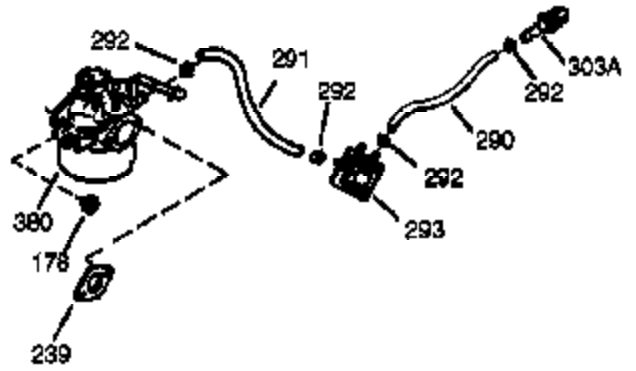

ILLUSTRATION SHOWS TYPICAL PARTS ONLY. ORDER BY PART NUMBER. PARTS NOT LISTED ARE SUPPLIED BY OEM.

VIEW 2 OF 4

Ref #	Part Number	Qty	Description
1	35371	1	Cylinder (Incl. 2 & 20)
2	27652	2	Dowel Pin
4	0	1	Oil Drain Extension
5	30969	1	Extension Cap
169	27896A	2	* Breather Gasket
170	28423	1	Breather Body
171	28424	1	Breather Element
172	28425	1	Valve Cover
173A	32446	2	Breather Tube Grommet
174	650128	2	Screw, 10-24 x 1/2"
178	29752	2	Nut & Lock Washer, 1/4-28
207	33878	1	Throttle Link
238	28820	2	Screw, 10-32 x 1/2"
239	27272A	1	* Air Cleaner Gasket
240	37104	1	Air Cleaner Body
242	33267	1	Air Cleaner Bracket
245	33268	1	Air Cleaner Filter
245A	35881	1	Air Cleaner Filter
250	33269A	1	Air Cleaner Cover
251	650513	1	Wing Nut, 1/4-20
275	34185B	1	Muffler
276	31588	1	Locking Plate
277	650729	1	Screw, 5/16-18 x 3-3/16"
277A	651036	1	Screw, 5/16-18 x 3-31/32"
278	36908	1	Heat Shield Spacer
280	36799A	1	Heat Shield
290	30705	1	Fuel Line
292	26460	2	Fuel Line Clamp
308	35540	1	Fill Tube Clip
370I	37119	1	Heat Warning Decal
380	640112	1	Carburetor (Incl. 184)
420	730225	1	SAE 30 4-Cycle Engine Oil (Quart)