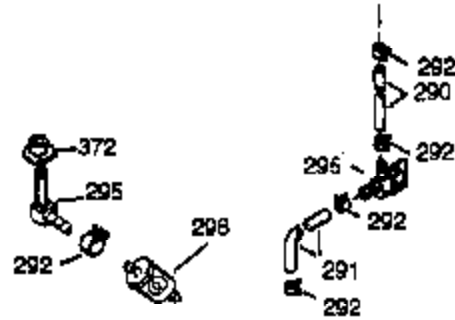

ILLUSTRATION SHOWS TYPICAL PARTS ONLY. ORDER BY PART NUMBER. PARTS NOT LISTED ARE SUPPLIED BY OEM.

VIEW 3 OF 4

Ref #	Part Number	Qty	Description
16	33454	1	Governor Lever
17	29916	1	Governor Lever Clamp
18	651028	1	Screw, Torx T-15, 8-32 x 3/8"
28	30322	1	Lock Nut, 8-32
30	35372A	1	Crankshaft
35	29826	1	Screw, 10-32 x 3/4"
36	29918	1	Lock Washer
37	29216	1	Lock Nut, 10-32
38	29642	1	Retaining Ring
69	35262A	1	* Cylinder Cover Gasket
70	35376	1	Cylinder Cover (Incl. 71, 75 & 80)
75	35319	1	Oil Seal
86	650833	7	Screw, 1/4-20 x 1-3/16"
87	650832	1	Screw, 1/4-20 x 1-11/16"
89	32589	1	Flywheel Key
92	650880	1	Lock Washer
130B	651055	2	Screw, 5/16-18 x 5/8"
173A	32446	2	Breather Tube Grommet
264A	650802	1	Screw, 1/4-20 x 5/8"
277	650729	1	Screw, 5/16-18 x 3-3/16"
277A	651036	1	Screw, 5/16-18 x 3-31/32"
278	36908	1	Heat Shield Spacer
280	36799A	1	Heat Shield
285	35985B	1	Starter Cup
290	30705	1	Fuel Line
292	26460	2	Fuel Line Clamp
298	650665	2	Screw, 1/4-15 x 3/4"
300	34156A	1	Fuel Tank (Incl. 292 & 301)
301	35355	1	Fuel Cap
308	35540	1	Fill Tube Clip
314	650873	2	Screw, 1/4-20 x 3/4"
315	611113	1	Alternator Coil (3 Amp) (Incl. 321,32 2& 323)
323	610922	1	Terminal
390	590746	1	Rewind Starter
416	34479A	1	Spark Arrestor Kit (Optional)
420	730225	1	SAE 30 4-Cycle Engine Oil (Quart)