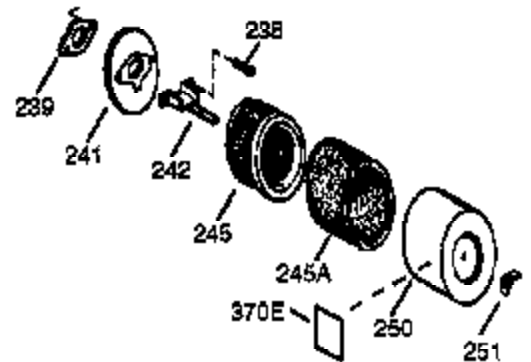

ILLUSTRATION SHOWS TYPICAL PARTS ONLY. ORDER BY PART NUMBER. PARTS NOT LISTED ARE SUPPLIED BY OEM.

VIEW 2 OF 4

Ref #	Part Number	Qty	Description
1	35371	1	Cylinder (Incl. 2 & 20)
2	27652	2	Dowel Pin
4	0	1	Oil Drain Extension
5	30969	1	Extension Cap
169	27896A	2	* Breather Gasket
170	28423	1	Breather Body
171	28424	1	Breather Element
172	28425	1	Valve Cover
173A	32446	2	Breather Tube Grommet
174	650128	2	Screw, 10-24 x 1/2"
178	29752	2	Nut & Lock Washer, 1/4-28
207	33878	1	Throttle Link
238	28820	2	Screw, 10-32 x 1/2"
239	27272A	1	* Air Cleaner Gasket
240	37104	1	Air Cleaner Body
242	33267	1	Air Cleaner Bracket
245	33268	1	Air Cleaner Filter
245A	35881	1	Air Cleaner Filter
250	33269A	1	Air Cleaner Cover
251	650513	1	Wing Nut, 1/4-20
275	34185B	1	Muffler
276	31588	1	Locking Plate
277	650729	1	Screw, 5/16-18 x 3-3/16"
277A	651036	1	Screw, 5/16-18 x 3-31/32"
278	36908	1	Heat Shield Spacer
280	36799A	1	Heat Shield
290	30705	1	Fuel Line
292	26460	2	Fuel Line Clamp
308	35540	1	Fill Tube Clip
370I	37119	1	Heat Warning Decal
380	640112	1	Carburetor (Incl. 184)
420	730225	1	SAE 30 4-Cycle Engine Oil (Quart)