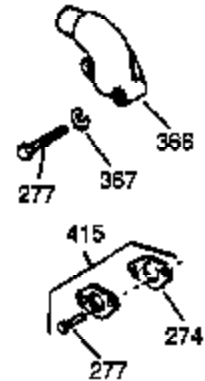

ILLUSTRATION SHOWS TYPICAL PARTS ONLY. ORDER BY PART NUMBER. PARTS NOT LISTED ARE SUPPLIED BY OEM.

VIEW 3 OF 4

Ref #	Part Number	Qty	Description
16	33454	1	Governor Lever
17	29916	1	Governor Lever Clamp
18	651028	1	Screw, Torx T-15, 8-32 x 3/8"
28	30322	1	Lock Nut, 8-32
30	35372A	1	Crankshaft
35	29826	1	Screw, 10-32 x 3/4"
36	29918	1	Lock Washer
37	29216	1	Lock Nut, 10-32
38	29642	1	Retaining Ring
69	35262A	1	* Cylinder Cover Gasket
70	35376	1	Cylinder Cover (Incl. 71, 75 & 80)
75	35319	1	Oil Seal
86	650833	7	Screw, 1/4-20 x 1-3/16"
87	650832	1	Screw, 1/4-20 x 1-11/16"
89	32589	1	Flywheel Key
92	650880	1	Lock Washer
130B	651055	2	Screw, 5/16-18 x 5/8"
173A	32446	2	Breather Tube Grommet
264A	650802	1	Screw, 1/4-20 x 5/8"
277	650729	1	Screw, 5/16-18 x 3-3/16"
277A	651036	1	Screw, 5/16-18 x 3-31/32"
278	36908	1	Heat Shield Spacer
280	36799A	1	Heat Shield
285	35985B	1	Starter Cup
290	30705	1	Fuel Line
292	26460	2	Fuel Line Clamp
298	650665	2	Screw, 1/4-15 x 3/4"
300	34156A	1	Fuel Tank (Incl. 292 & 301)
301	35355	1	Fuel Cap
308	35540	1	Fill Tube Clip
314	650873	2	Screw, 1/4-20 x 3/4"
315	611113	1	Alternator Coil (3 Amp) (Incl. 321,32 2& 323)
323	610922	1	Terminal
390	590746	1	Rewind Starter
416	34479A	1	Spark Arrestor Kit (Optional)
420	730225	1	SAE 30 4-Cycle Engine Oil (Quart)