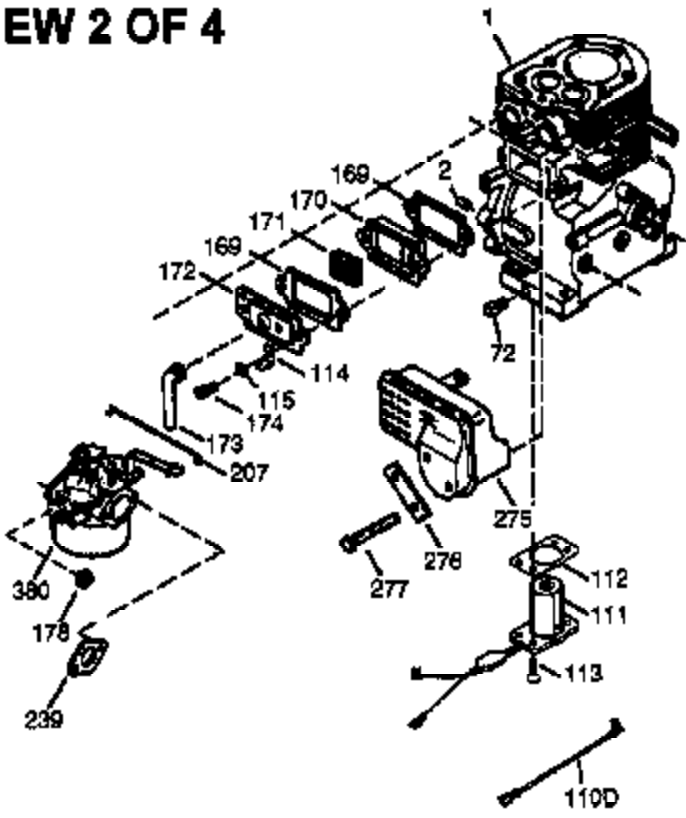

ILLUSTRATION SHOWS TYPICAL PARTS ONLY. ORDER BY PART NUMBER. PARTS NOT LISTED ARE SUPPLIED BY OEM.

VIEW 2 OF 4

Ref #	Part Number	Qty	Description
1	35371	1	Cylinder (Incl. 2 & 20)
2	27652	2	Dowel Pin
4	0	1	Oil Drain Extension
5	30969	1	Extension Cap
169	27896A	2	* Breather Gasket
170	28423	1	Breather Body
171	28424	1	Breather Element
172	28425	1	Valve Cover
173A	32446	2	Breather Tube Grommet
174	650128	2	Screw, 10-24 x 1/2"
178	29752	2	Nut & Lock Washer, 1/4-28
207	33878	1	Throttle Link
238	28820	2	Screw, 10-32 x 1/2"
239	27272A	1	* Air Cleaner Gasket
240	37104	1	Air Cleaner Body
242	33267	1	Air Cleaner Bracket
245	33268	1	Air Cleaner Filter
245A	35881	1	Air Cleaner Filter
250	33269A	1	Air Cleaner Cover
251	650513	1	Wing Nut, 1/4-20
275	34185B	1	Muffler
276	31588	1	Locking Plate
277	650729	1	Screw, 5/16-18 x 3-3/16"
277A	651036	1	Screw, 5/16-18 x 3-31/32"
278	36908	1	Heat Shield Spacer
280	36799A	1	Heat Shield
290	30705	1	Fuel Line
292	26460	2	Fuel Line Clamp
308	35540	1	Fill Tube Clip
370I	37119	1	Heat Warning Decal
380	640112	1	Carburetor (Incl. 184)
420	730225	1	SAE 30 4-Cycle Engine Oil (Quart)