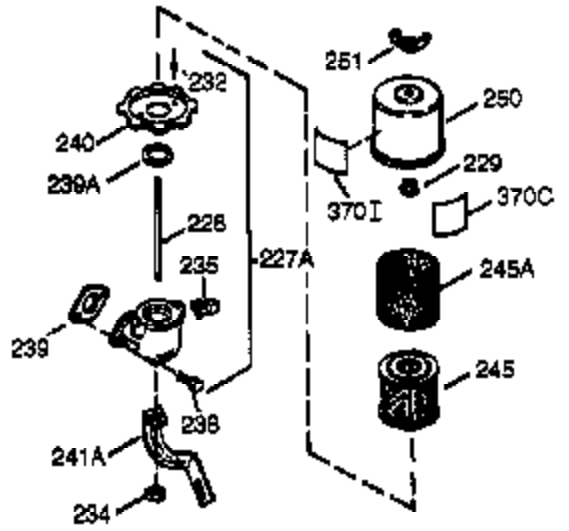

ILLUSTRATION SHOWS TYPICAL PARTS ONLY. ORDER BY PART NUMBER. PARTS NOT LISTED ARE SUPPLIED BY OEM.

VIEW 2 OF 4

Ref #	Part Number	Qty	Description
1	35371	1	Cylinder (Incl. 2 & 20)
2	27652	2	Dowel Pin
4	0	1	Oil Drain Extension
5	30969	1	Extension Cap
169	27896A	2	* Breather Gasket
170	28423	1	Breather Body
171	28424	1	Breather Element
172	28425	1	Valve Cover
173A	32446	2	Breather Tube Grommet
174	650128	2	Screw, 10-24 x 1/2"
178	29752	2	Nut & Lock Washer, 1/4-28
207	33878	1	Throttle Link
238	28820	2	Screw, 10-32 x 1/2"
239	27272A	1	* Air Cleaner Gasket
240	37104	1	Air Cleaner Body
242	33267	1	Air Cleaner Bracket
245	33268	1	Air Cleaner Filter
245A	35881	1	Air Cleaner Filter
250	33269A	1	Air Cleaner Cover
251	650513	1	Wing Nut, 1/4-20
275	34185B	1	Muffler
276	31588	1	Locking Plate
277	650729	1	Screw, 5/16-18 x 3-3/16"
277A	651036	1	Screw, 5/16-18 x 3-31/32"
278	36908	1	Heat Shield Spacer
280	36799A	1	Heat Shield
290	30705	1	Fuel Line
292	26460	2	Fuel Line Clamp
308	35540	1	Fill Tube Clip
370I	37119	1	Heat Warning Decal
380	640112	1	Carburetor (Incl. 184)
420	730225	1	SAE 30 4-Cycle Engine Oil (Quart)