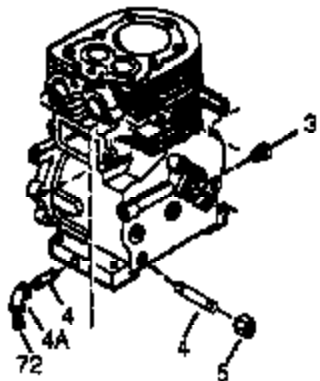

ILLUSTRATION SHOWS TYPICAL PARTS ONLY. ORDER BY PART NUMBER. PARTS NOT LISTED ARE SUPPLIED BY OEM.

VIEW 2 OF 4

Ref #	Part Number	Qty	Description
1	35371	1	Cylinder (Incl. 2 & 20)
2	27652	2	Dowel Pin
4	0	1	Oil Drain Extension
5	30969	1	Extension Cap
169	27896A	2	* Breather Gasket
170	28423	1	Breather Body
171	28424	1	Breather Element
172	28425	1	Valve Cover
173A	32446	2	Breather Tube Grommet
174	650128	2	Screw, 10-24 x 1/2"
178	29752	2	Nut & Lock Washer, 1/4-28
207	33878	1	Throttle Link
238	28820	2	Screw, 10-32 x 1/2"
239	27272A	1	* Air Cleaner Gasket
240	37104	1	Air Cleaner Body
242	33267	1	Air Cleaner Bracket
245	33268	1	Air Cleaner Filter
245A	35881	1	Air Cleaner Filter
250	33269A	1	Air Cleaner Cover
251	650513	1	Wing Nut, 1/4-20
275	34185B	1	Muffler
276	31588	1	Locking Plate
277	650729	1	Screw, 5/16-18 x 3-3/16"
277A	651036	1	Screw, 5/16-18 x 3-31/32"
278	36908	1	Heat Shield Spacer
280	36799A	1	Heat Shield
290	30705	1	Fuel Line
292	26460	2	Fuel Line Clamp
308	35540	1	Fill Tube Clip
370I	37119	1	Heat Warning Decal
380	640112	1	Carburetor (Incl. 184)
420	730225	1	SAE 30 4-Cycle Engine Oil (Quart)