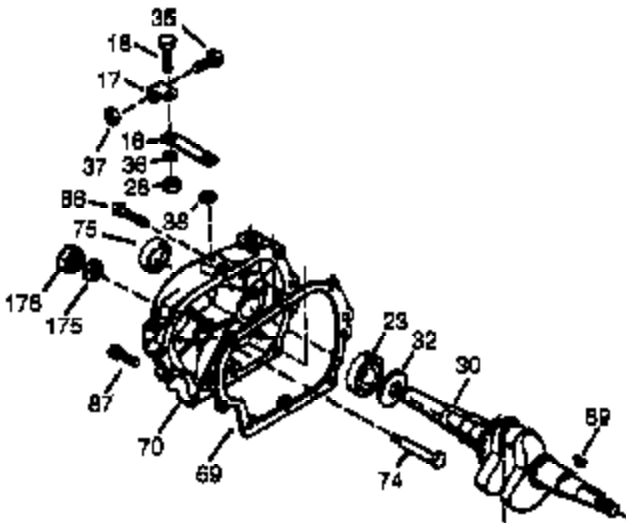

ILLUSTRATION SHOWS TYPICAL PARTS ONLY. ORDER BY PART NUMBER. PARTS NOT LISTED ARE SUPPLIED BY OEM.

VIEW 3 OF 4

Ref #	Part Number	Qty	Description
16	33454	1	Governor Lever
17	29916	1	Governor Lever Clamp
18	651028	1	Screw, Torx T-15, 8-32 x 3/8"
28	30322	1	Lock Nut, 8-32
30	35372A	1	Crankshaft
35	29826	1	Screw, 10-32 x 3/4"
36	29918	1	Lock Washer
37	29216	1	Lock Nut, 10-32
38	29642	1	Retaining Ring
69	35262A	1	* Cylinder Cover Gasket
70	35376	1	Cylinder Cover (Incl. 71, 75 & 80)
75	35319	1	Oil Seal
86	650833	7	Screw, 1/4-20 x 1-3/16"
87	650832	1	Screw, 1/4-20 x 1-11/16"
89	32589	1	Flywheel Key
92	650880	1	Lock Washer
130B	651055	2	Screw, 5/16-18 x 5/8"
173A	32446	2	Breather Tube Grommet
264A	650802	1	Screw, 1/4-20 x 5/8"
277	650729	1	Screw, 5/16-18 x 3-3/16"
277A	651036	1	Screw, 5/16-18 x 3-31/32"
278	36908	1	Heat Shield Spacer
280	36799A	1	Heat Shield
285	35985B	1	Starter Cup
290	30705	1	Fuel Line
292	26460	2	Fuel Line Clamp
298	650665	2	Screw, 1/4-15 x 3/4"
300	34156A	1	Fuel Tank (Incl. 292 & 301)
301	35355	1	Fuel Cap
308	35540	1	Fill Tube Clip
314	650873	2	Screw, 1/4-20 x 3/4"
315	611113	1	Alternator Coil (3 Amp) (Incl. 321,32 2& 323)
323	610922	1	Terminal
390	590746	1	Rewind Starter
416	34479A	1	Spark Arrestor Kit (Optional)
420	730225	1	SAE 30 4-Cycle Engine Oil (Quart)