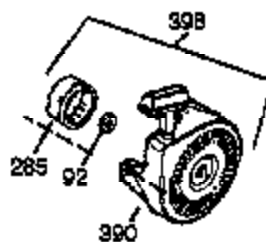

ILLUSTRATION SHOWS TYPICAL PARTS ONLY. ORDER BY PART NUMBER. PARTS NOT LISTED ARE SUPPLIED BY OEM.

VIEW 3 OF 4

Ref #	Part Number	Qty	Description
16	33454	1	Governor Lever
17	29916	1	Governor Lever Clamp
18	651028	1	Screw, Torx T-15, 8-32 x 3/8"
28	30322	1	Lock Nut, 8-32
30	35372A	1	Crankshaft
35	29826	1	Screw, 10-32 x 3/4"
36	29918	1	Lock Washer
37	29216	1	Lock Nut, 10-32
38	29642	1	Retaining Ring
69	35262A	1	* Cylinder Cover Gasket
70	35376	1	Cylinder Cover (Incl. 71, 75 & 80)
75	35319	1	Oil Seal
86	650833	7	Screw, 1/4-20 x 1-3/16"
87	650832	1	Screw, 1/4-20 x 1-11/16"
89	32589	1	Flywheel Key
92	650880	1	Lock Washer
130B	651055	2	Screw, 5/16-18 x 5/8"
173A	32446	2	Breather Tube Grommet
264A	650802	1	Screw, 1/4-20 x 5/8"
277	650729	1	Screw, 5/16-18 x 3-3/16"
277A	651036	1	Screw, 5/16-18 x 3-31/32"
278	36908	1	Heat Shield Spacer
280	36799A	1	Heat Shield
285	35985B	1	Starter Cup
290	30705	1	Fuel Line
292	26460	2	Fuel Line Clamp
298	650665	2	Screw, 1/4-15 x 3/4"
300	34156A	1	Fuel Tank (Incl. 292 & 301)
301	35355	1	Fuel Cap
308	35540	1	Fill Tube Clip
314	650873	2	Screw, 1/4-20 x 3/4"
315	611113	1	Alternator Coil (3 Amp) (Incl. 321,32 2& 323)
323	610922	1	Terminal
390	590746	1	Rewind Starter
416	34479A	1	Spark Arrestor Kit (Optional)
420	730225	1	SAE 30 4-Cycle Engine Oil (Quart)