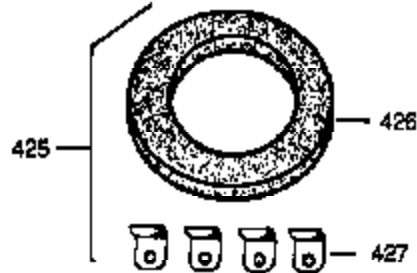

OPTIONAL STARTER MUFF KIT