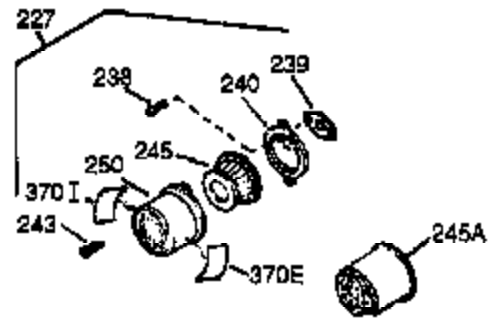

ILLUSTRATION SHOWS TYPICAL PARTS ONLY. ORDER BY PART NUMBER. PARTS NOT LISTED ARE SUPPLIED BY OEM.

VIEW 2 OF 4

Ref #	Part Number	Qty	Description
1	35371	1	Cylinder (Incl. 2 & 20)
2	27652	2	Dowel Pin
4	0	1	Oil Drain Extension
5	30969	1	Extension Cap
169	27896A	2	* Breather Gasket
170	28423	1	Breather Body
171	28424	1	Breather Element
172	28425	1	Valve Cover
173A	32446	2	Breather Tube Grommet
174	650128	2	Screw, 10-24 x 1/2"
178	29752	2	Nut & Lock Washer, 1/4-28
207	33878	1	Throttle Link
238	28820	2	Screw, 10-32 x 1/2"
239	27272A	1	* Air Cleaner Gasket
240	37104	1	Air Cleaner Body
242	33267	1	Air Cleaner Bracket
245	33268	1	Air Cleaner Filter
245A	35881	1	Air Cleaner Filter
250	33269A	1	Air Cleaner Cover
251	650513	1	Wing Nut, 1/4-20
275	34185B	1	Muffler
276	31588	1	Locking Plate
277	650729	1	Screw, 5/16-18 x 3-3/16"
277A	651036	1	Screw, 5/16-18 x 3-31/32"
278	36908	1	Heat Shield Spacer
280	36799A	1	Heat Shield
290	30705	1	Fuel Line
292	26460	2	Fuel Line Clamp
308	35540	1	Fill Tube Clip
370I	37119	1	Heat Warning Decal
380	640112	1	Carburetor (Incl. 184)
420	730225	1	SAE 30 4-Cycle Engine Oil (Quart)