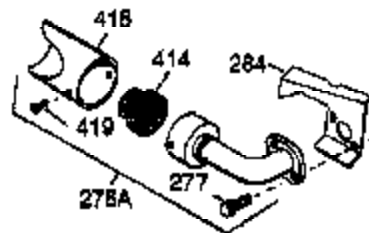

ILLUSTRATION SHOWS TYPICAL PARTS ONLY. ORDER BY PART NUMBER. PARTS NOT LISTED ARE SUPPLIED BY OEM.

VIEW 3 OF 4

Ref #	Part Number	Qty	Description
16	33454	1	Governor Lever
17	29916	1	Governor Lever Clamp
18	651028	1	Screw, Torx T-15, 8-32 x 3/8"
28	30322	1	Lock Nut, 8-32
30	35372A	1	Crankshaft
35	29826	1	Screw, 10-32 x 3/4"
36	29918	1	Lock Washer
37	29216	1	Lock Nut, 10-32
38	29642	1	Retaining Ring
69	35262A	1	* Cylinder Cover Gasket
70	35376	1	Cylinder Cover (Incl. 71, 75 & 80)
75	35319	1	Oil Seal
86	650833	7	Screw, 1/4-20 x 1-3/16"
87	650832	1	Screw, 1/4-20 x 1-11/16"
89	32589	1	Flywheel Key
92	650880	1	Lock Washer
130B	651055	2	Screw, 5/16-18 x 5/8"
173A	32446	2	Breather Tube Grommet
264A	650802	1	Screw, 1/4-20 x 5/8"
277	650729	1	Screw, 5/16-18 x 3-3/16"
277A	651036	1	Screw, 5/16-18 x 3-31/32"
278	36908	1	Heat Shield Spacer
280	36799A	1	Heat Shield
285	35985B	1	Starter Cup
290	30705	1	Fuel Line
292	26460	2	Fuel Line Clamp
298	650665	2	Screw, 1/4-15 x 3/4"
300	34156A	1	Fuel Tank (Incl. 292 & 301)
301	35355	1	Fuel Cap
308	35540	1	Fill Tube Clip
314	650873	2	Screw, 1/4-20 x 3/4"
315	611113	1	Alternator Coil (3 Amp) (Incl. 321,32 2& 323)
323	610922	1	Terminal
390	590746	1	Rewind Starter
416	34479A	1	Spark Arrestor Kit (Optional)
420	730225	1	SAE 30 4-Cycle Engine Oil (Quart)