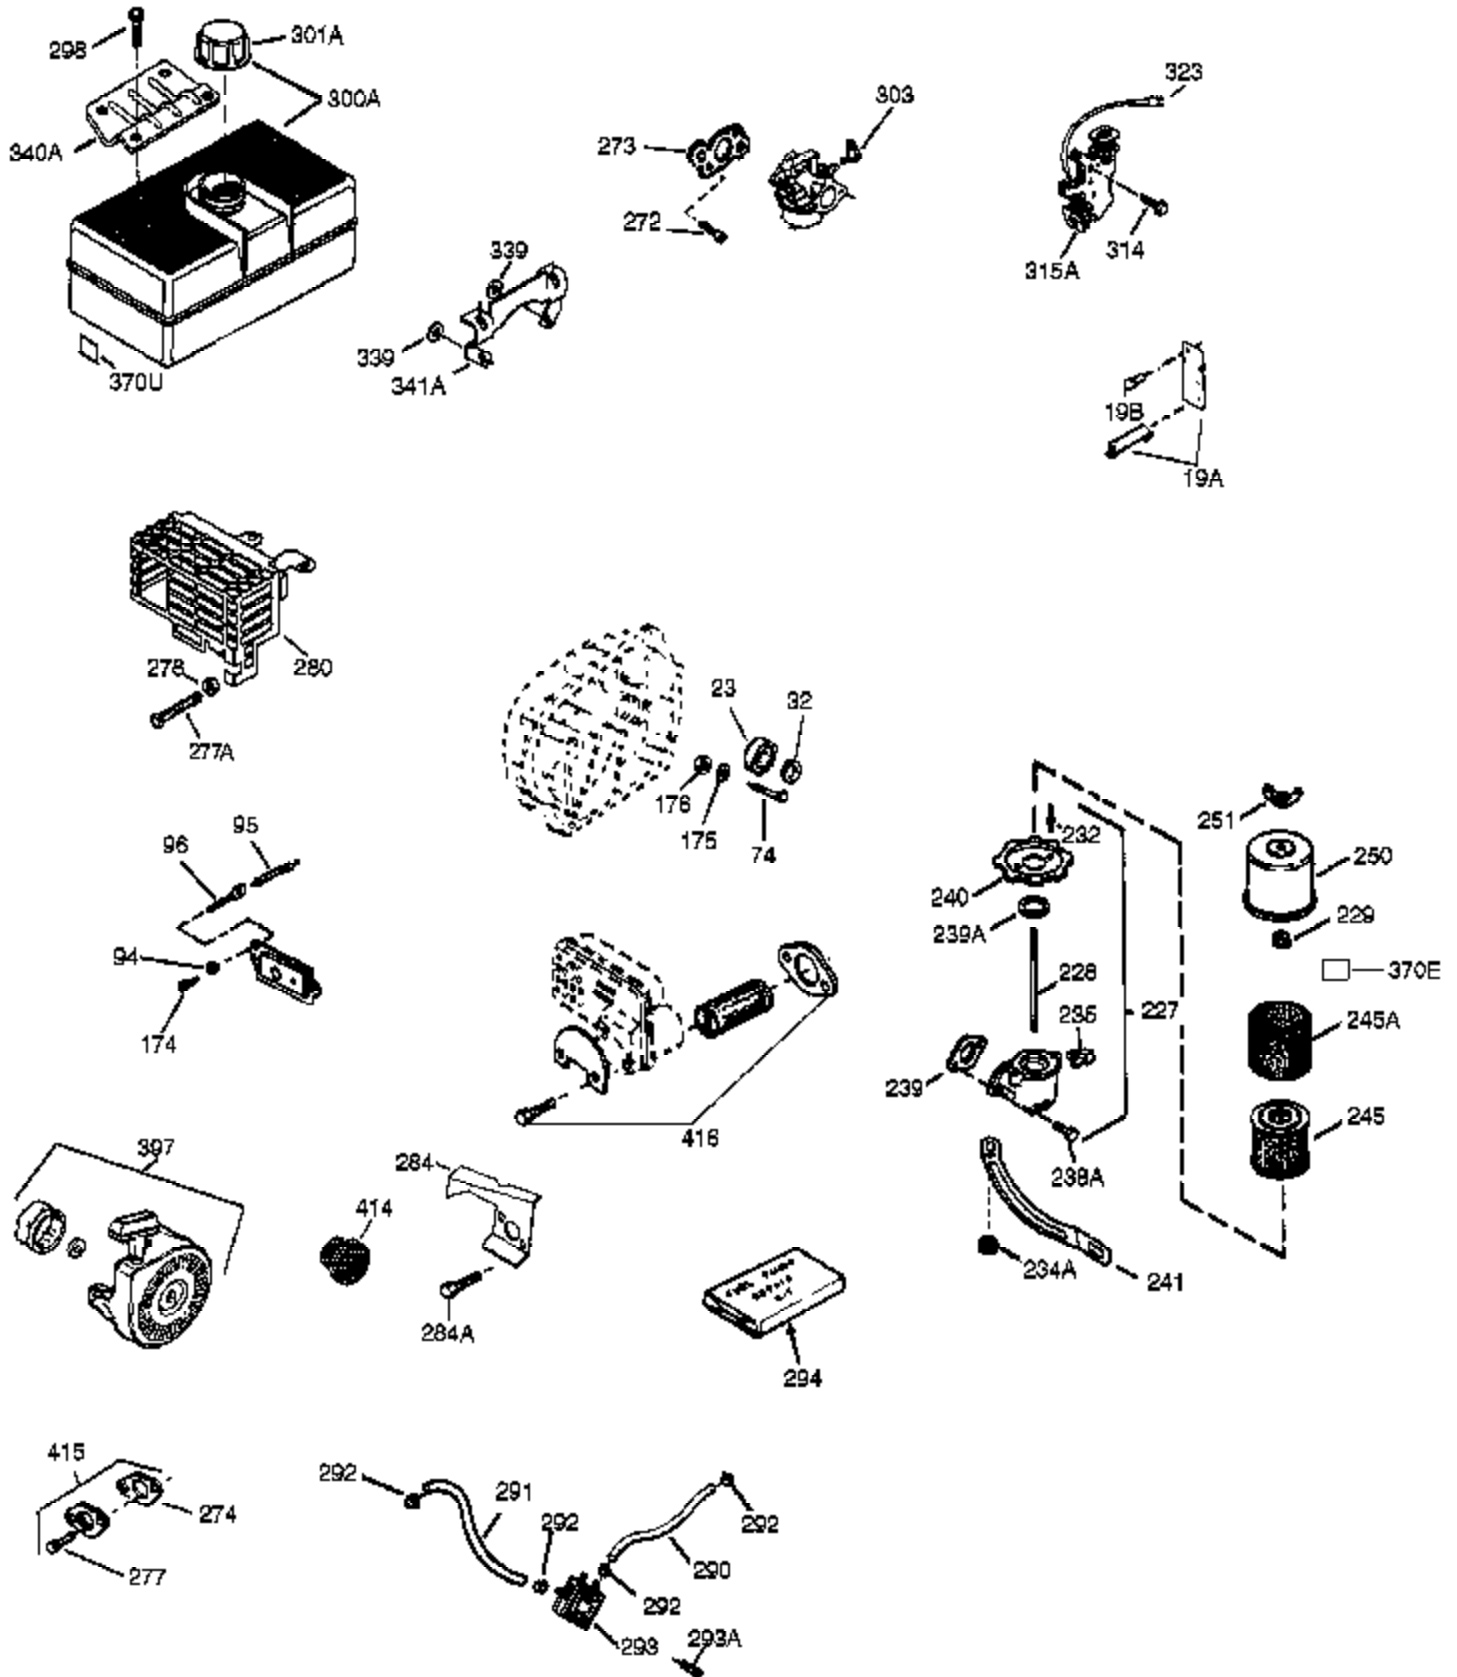

Ref #	Part Number	Qty	Description
125	27880A	1	Exhaust Valve (1/32" OS) (Incl. 151)
126	34036	1	Intake Valve (1/32" OS) (Incl. 151)
126	34035	1	Intake Valve (Std.) (Incl. 151)
127	650691	9	Washer
128	650690	9	Belleville Washer
130A	651031	2	Screw, 1/4-20 x 5/8"
130	650694A	9	Screw, 5/16-18 x 2"
135	33636	1	Resistor Spark Plug (RJ17LM)
139	33369	1	Governor Gear Bracket
140	650836	2	Screw, 10-24 x 1/2"
149A	35862	1	Valve Spring Cap
149	27882	1	Valve Spring Cap
150	27881	2	Valve Spring
151	32581	2	Valve Spring Keeper
169	27896A	2	* Breather Gasket
170	28423	1	Breather Body
171	28424	1	Breather Element
172	28425	1	Valve Cover
173	35350	1	Breather Tube
174	650128	1	Screw, 10-24 x 1/2"
178	29752	2	Nut & Lock Washer, 1/4-28
182	30088A	2	Screw, 1/4-28 x 1"
184	33263	1	* Carburetor To Intake Pipe Gasket
185	33877	1	Intake Pipe
207	33878	1	Throttle Link
223	650378	2	Screw, Torx T-30, 5/16-18 x 1-1/8"
224	27915A	1	* Intake Pipe Gasket
238	28820	2	Screw, 10-32 x 1/2"
260	36468A	1	Blower Housing
261	650788	2	Screw, 5/16-18 x 3/4"
262	29747B	2	Screw, Torx T-40, 5/16-24 x 21/32"
264A	650802	1	Screw, 1/4-20 x 5/8"
265	33272B	1	Cylinder Head Cover
276	31588	1	Locking Plate
277	650729	2	Screw, 5-16/18 x 3-3/16"
281	33013	1	Starter Bubble Cover
282	650760	1	Screw, 8-32 x 3/8"
285	35985B	1	Starter Cup
287	29752	4	Nut & Lock Washer, 1/4-28
290	30962	1	Fuel Line
292	26460	4	Fuel Line Clamp
296	34279B	1	Fuel Filter (Incl. 292)
310A	35941	1	Dipstick
312	29673	1	* Fill Plug Gasket
325	29443	1	Wire Clip
327	35392	1	Starter Plug
342	30063	1	Screw, Torx T-30, 1/4-20 x 1/2"
370G	35274	1	Oil Instruction Decal
370A	34686	1	Logo Decal
370	36261	1	Identification Decal
380	632242	1	Carburetor (Incl. 184)
390	590704	1	Rewind Starter (Note: This engine could have been built with 590746 starter.)
400	36452A	1	* Gasket Set (Incl. items marked PK in notes) Incl. part #'s 27272A (1), 27896A (2), 27915A (1), 29673 (1), 33263 (1), 33629 (1), 34698A (1), 35262A (1), 35317 (1), 36451 (1)
420	730225	1	SAE 30 4-Cycle Engine Oil (Quart)