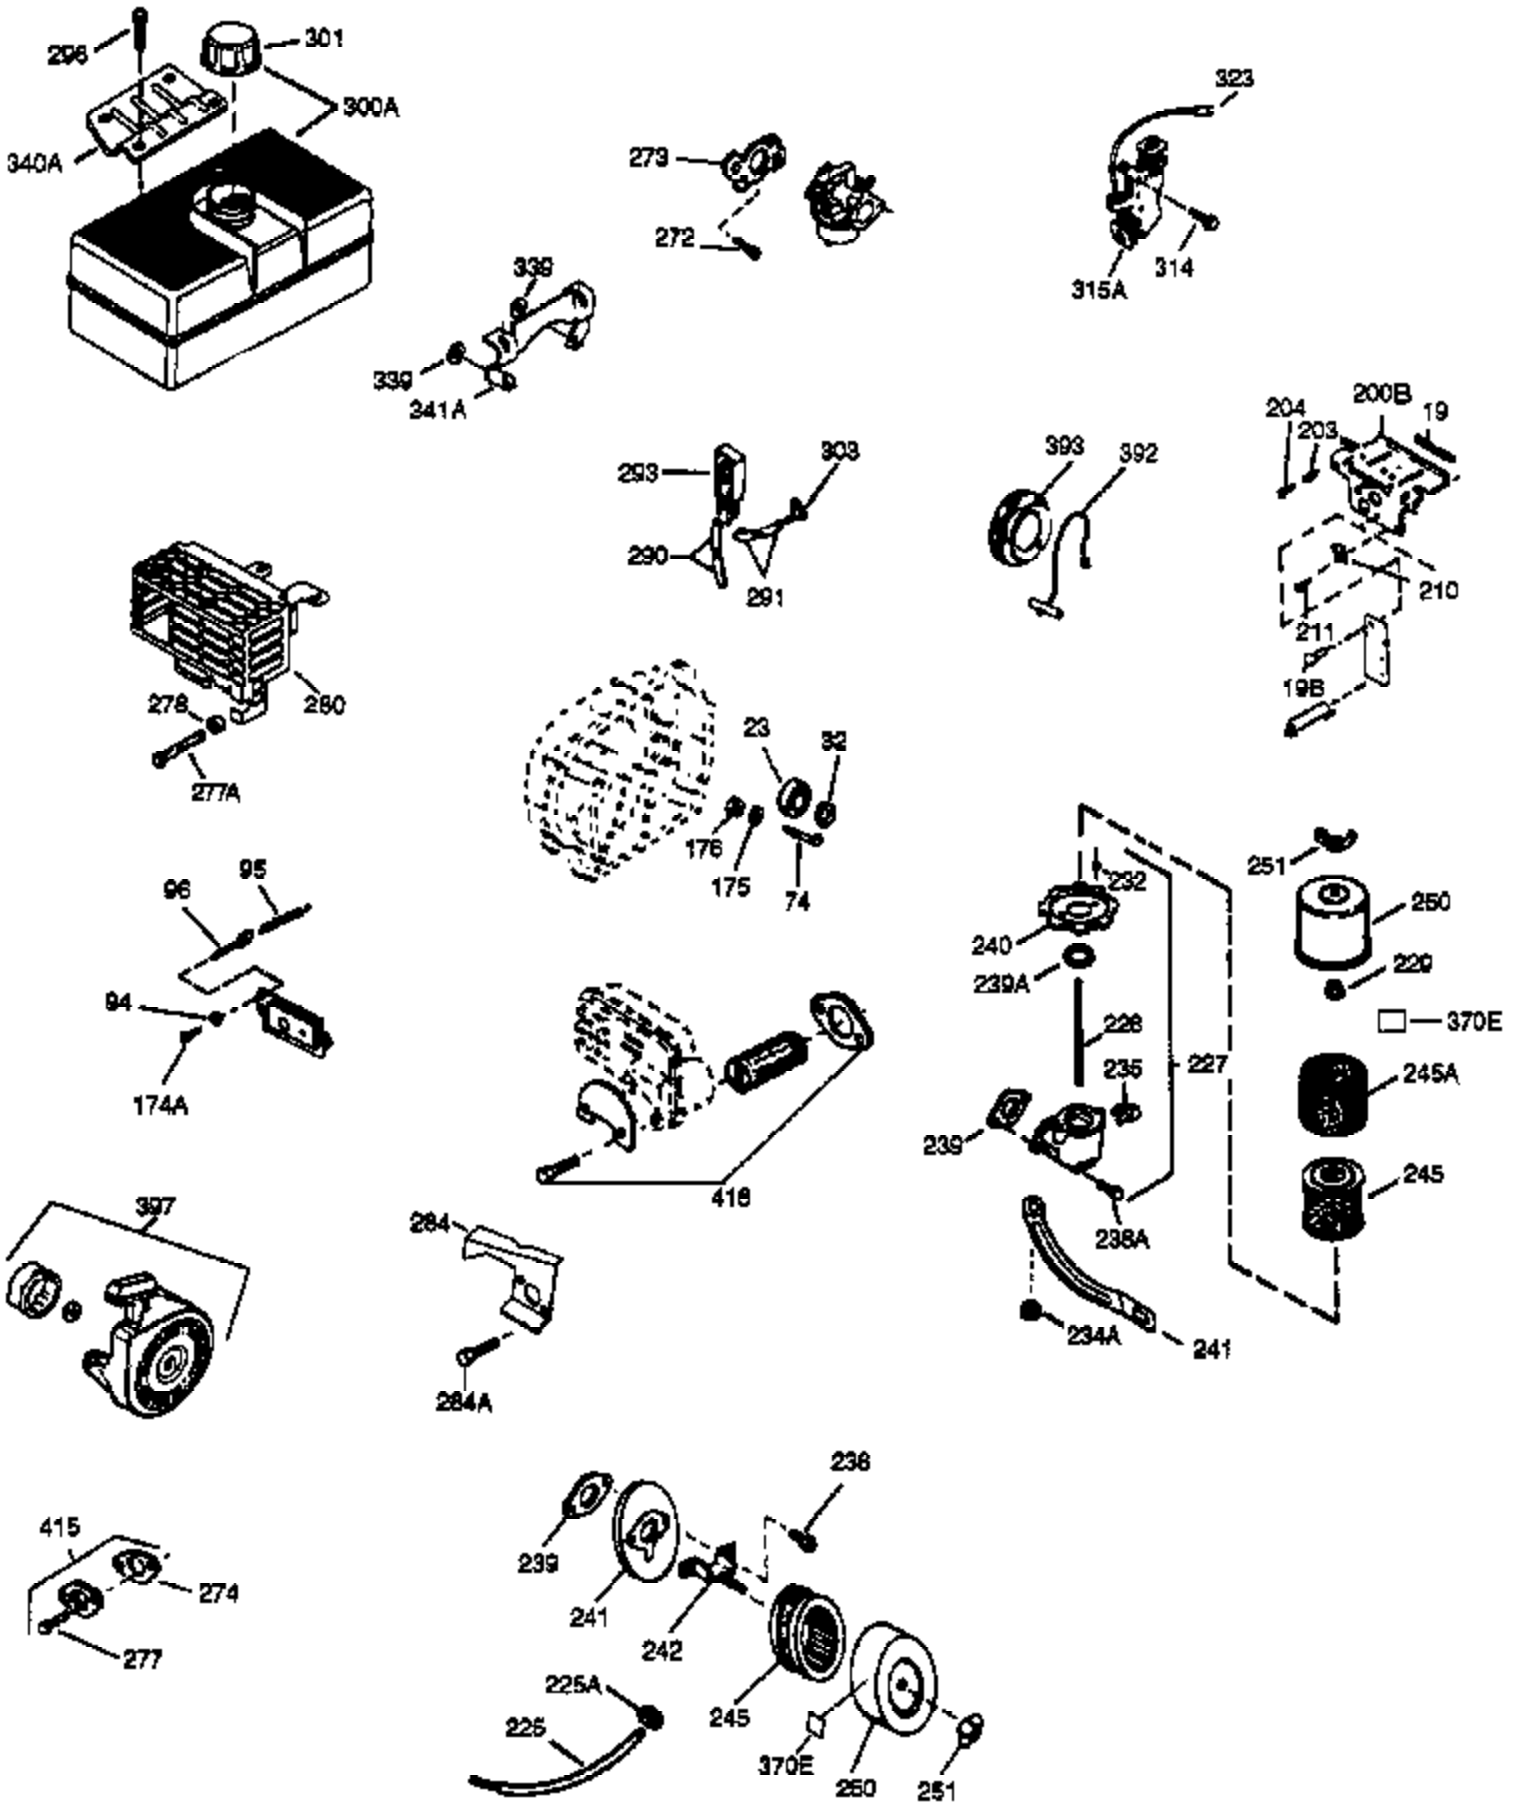

Ref #	Part Number	Qty	Description
94	33450	1	Lock Nut, 10-32
95	30886A	1	Extension Spring
96	30845A	1	R.P.M. Adjusting Bolt
129	650727	2	Screw, 5/16-18 x 1-3/4"
131A	650738	1	Screw, 1/4-20 x 5/8"
174A	650597	1	Screw, 10-24 x 5/8"
238	28820	2	Screw, 10-32 x 1/2"
239	27272A	1	* Air Cleaner Gasket
240	33266	1	Air Cleaner Body
242	33267	1	Air Cleaner Bracket
245	33268	1	Air Cleaner Filter
250	33269A	1	Air Cleaner Cover
251	650513	1	Wing Nut, 1/4-20
264	650802	1	Screw, 1/4-20 x 5/8"
277	650729	2	Screw, 5/16-18 x 3-3/16"
290	29774	1	Fuel Line