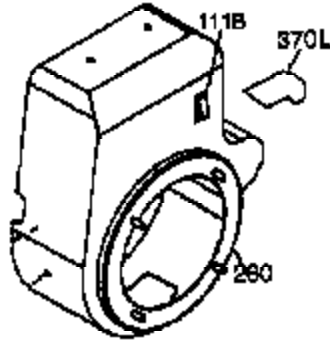

OPTIONAL MUFFLER (QUIET)