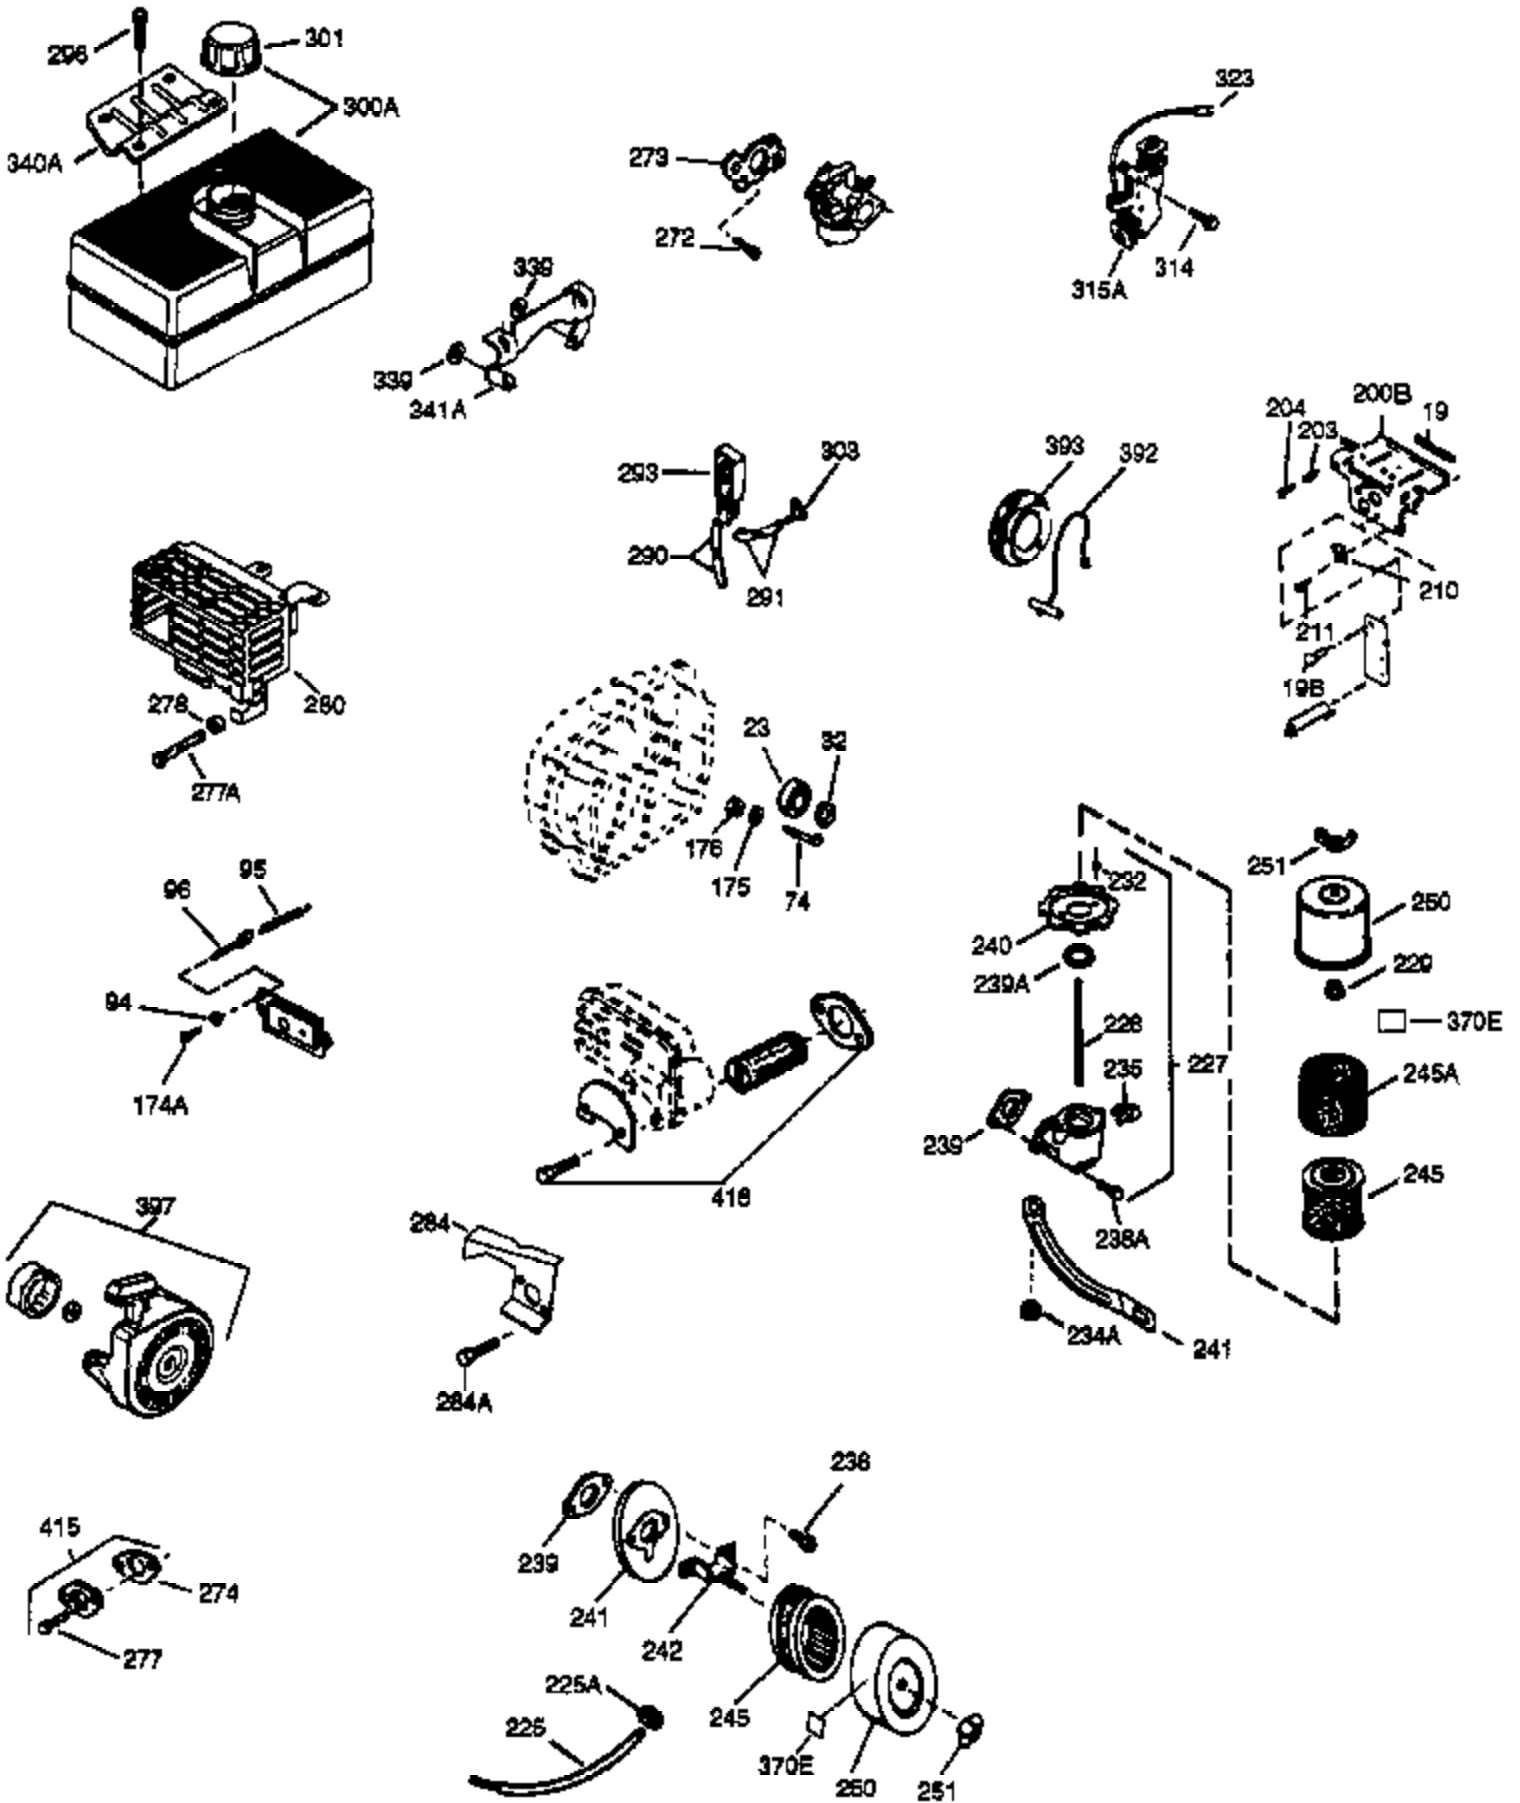

Ref #	Part Number	Qty	Description
23	33627	1	Ball Bearing
32	33628	1	Washer
74	31855	2	Bearing Retainer
94	33450	1	Lock Nut, 10-32
95	30886A	1	Extension Spring
96	30845A	1	R.P.M. Adjusting Bolt
129	650727	2	Screw, 5/16-18 x 1-3/4"
131A	650713	2	Screw, 5/16-18 x 5/8"
174A	650597	1	Screw, 10-24 x 5/8"
175	650778	2	Lock Washer
176	650580	2	Lock Nut, 10-24
238	28820	2	Screw, 10-32 x 1/2"
239	27272A	1	* Air Cleaner Gasket
240	33266	1	Air Cleaner Body
242	33267	1	Air Cleaner Bracket
245	33268	1	Air Cleaner Filter
245A	35881	1	Air Cleaner Filter
250	33269A	1	Air Cleaner Cover
251	650513	1	Wing Nut, 1/4-20
277	650729	2	Screw, 5/16-18 x 3-3/16"
290	30705	1	Fuel Line
298	650665	2	Screw, 1/4-15 x 3/4"
301	35355	1	Fuel Cap