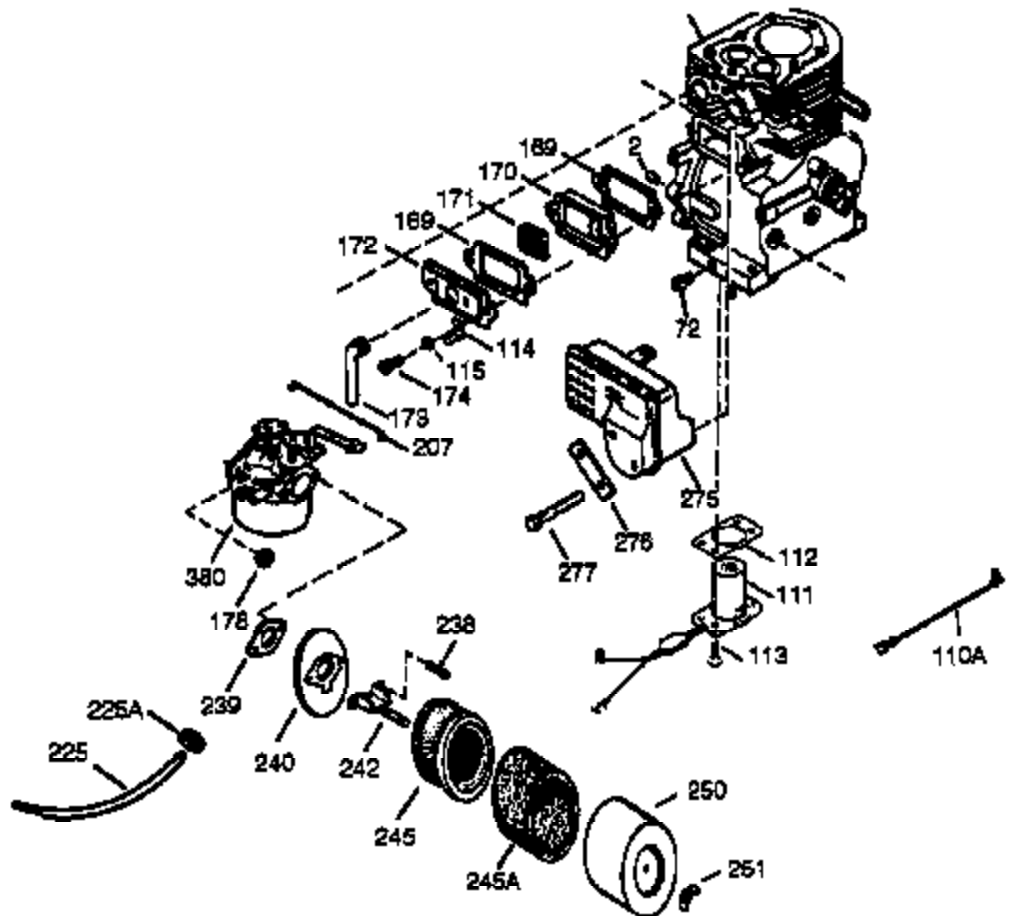

OPTIONAL MUFFLER
(QUIET)