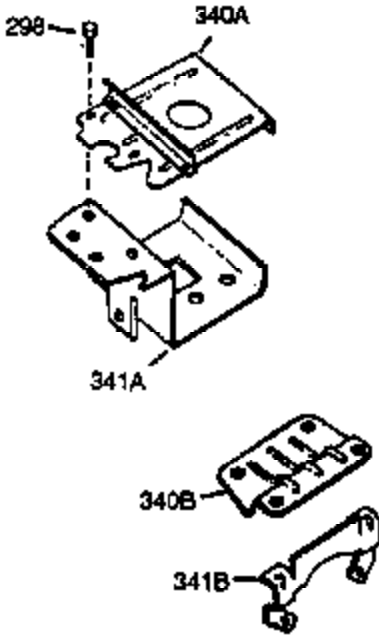

Ref #	Part Number	Qty	Description
25A	36244	1	Air Baffle
129	650727	2	Screw, 5/16-18 x 1-3/4"
131A	650738	1	Screw, 1/4-20 x 5/8"
275	34185A	1	Muffler
277	650729	2	Screw, 5/16-18 x 3-3/16"
290	30705	1	Fuel Line
292	26460	2	Fuel Line Clamp
342	30063	1	Screw, Torx T-30, 1/4-20 x 1/2"