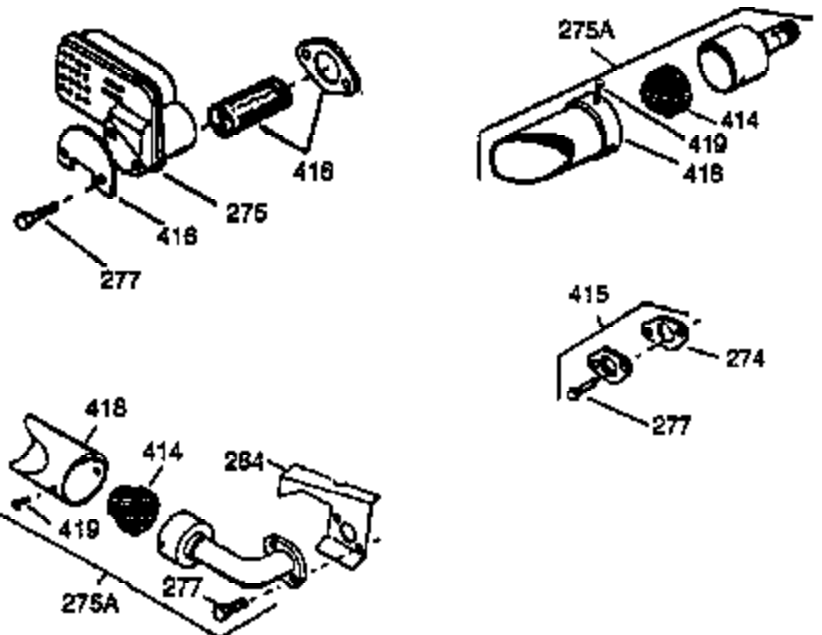

Ref #	Part Number	Qty	Description
25A	36244	1	Air Baffle
129	650727	2	Screw, 5/16-18 x 1-3/4"
131A	650738	1	Screw, 1/4-20 x 5/8"
275	34185A	1	Muffler
277	650729	2	Screw, 5/16-18 x 3-3/16"
290	30705	1	Fuel Line
292	26460	2	Fuel Line Clamp
342	30063	1	Screw, Torx T-30, 1/4-20 x 1/2"