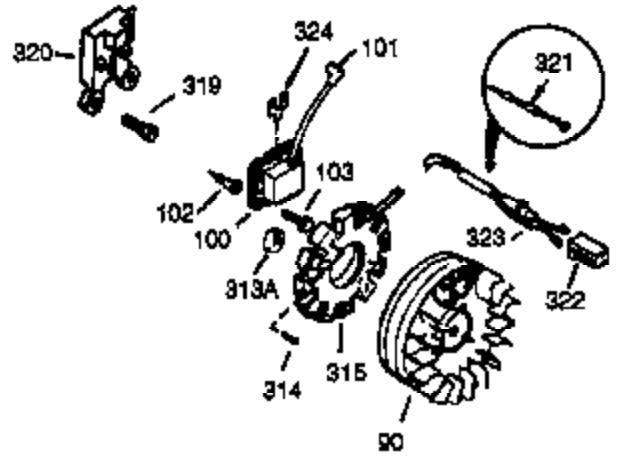

OPTIONAL MUFFLER
(QUIET)