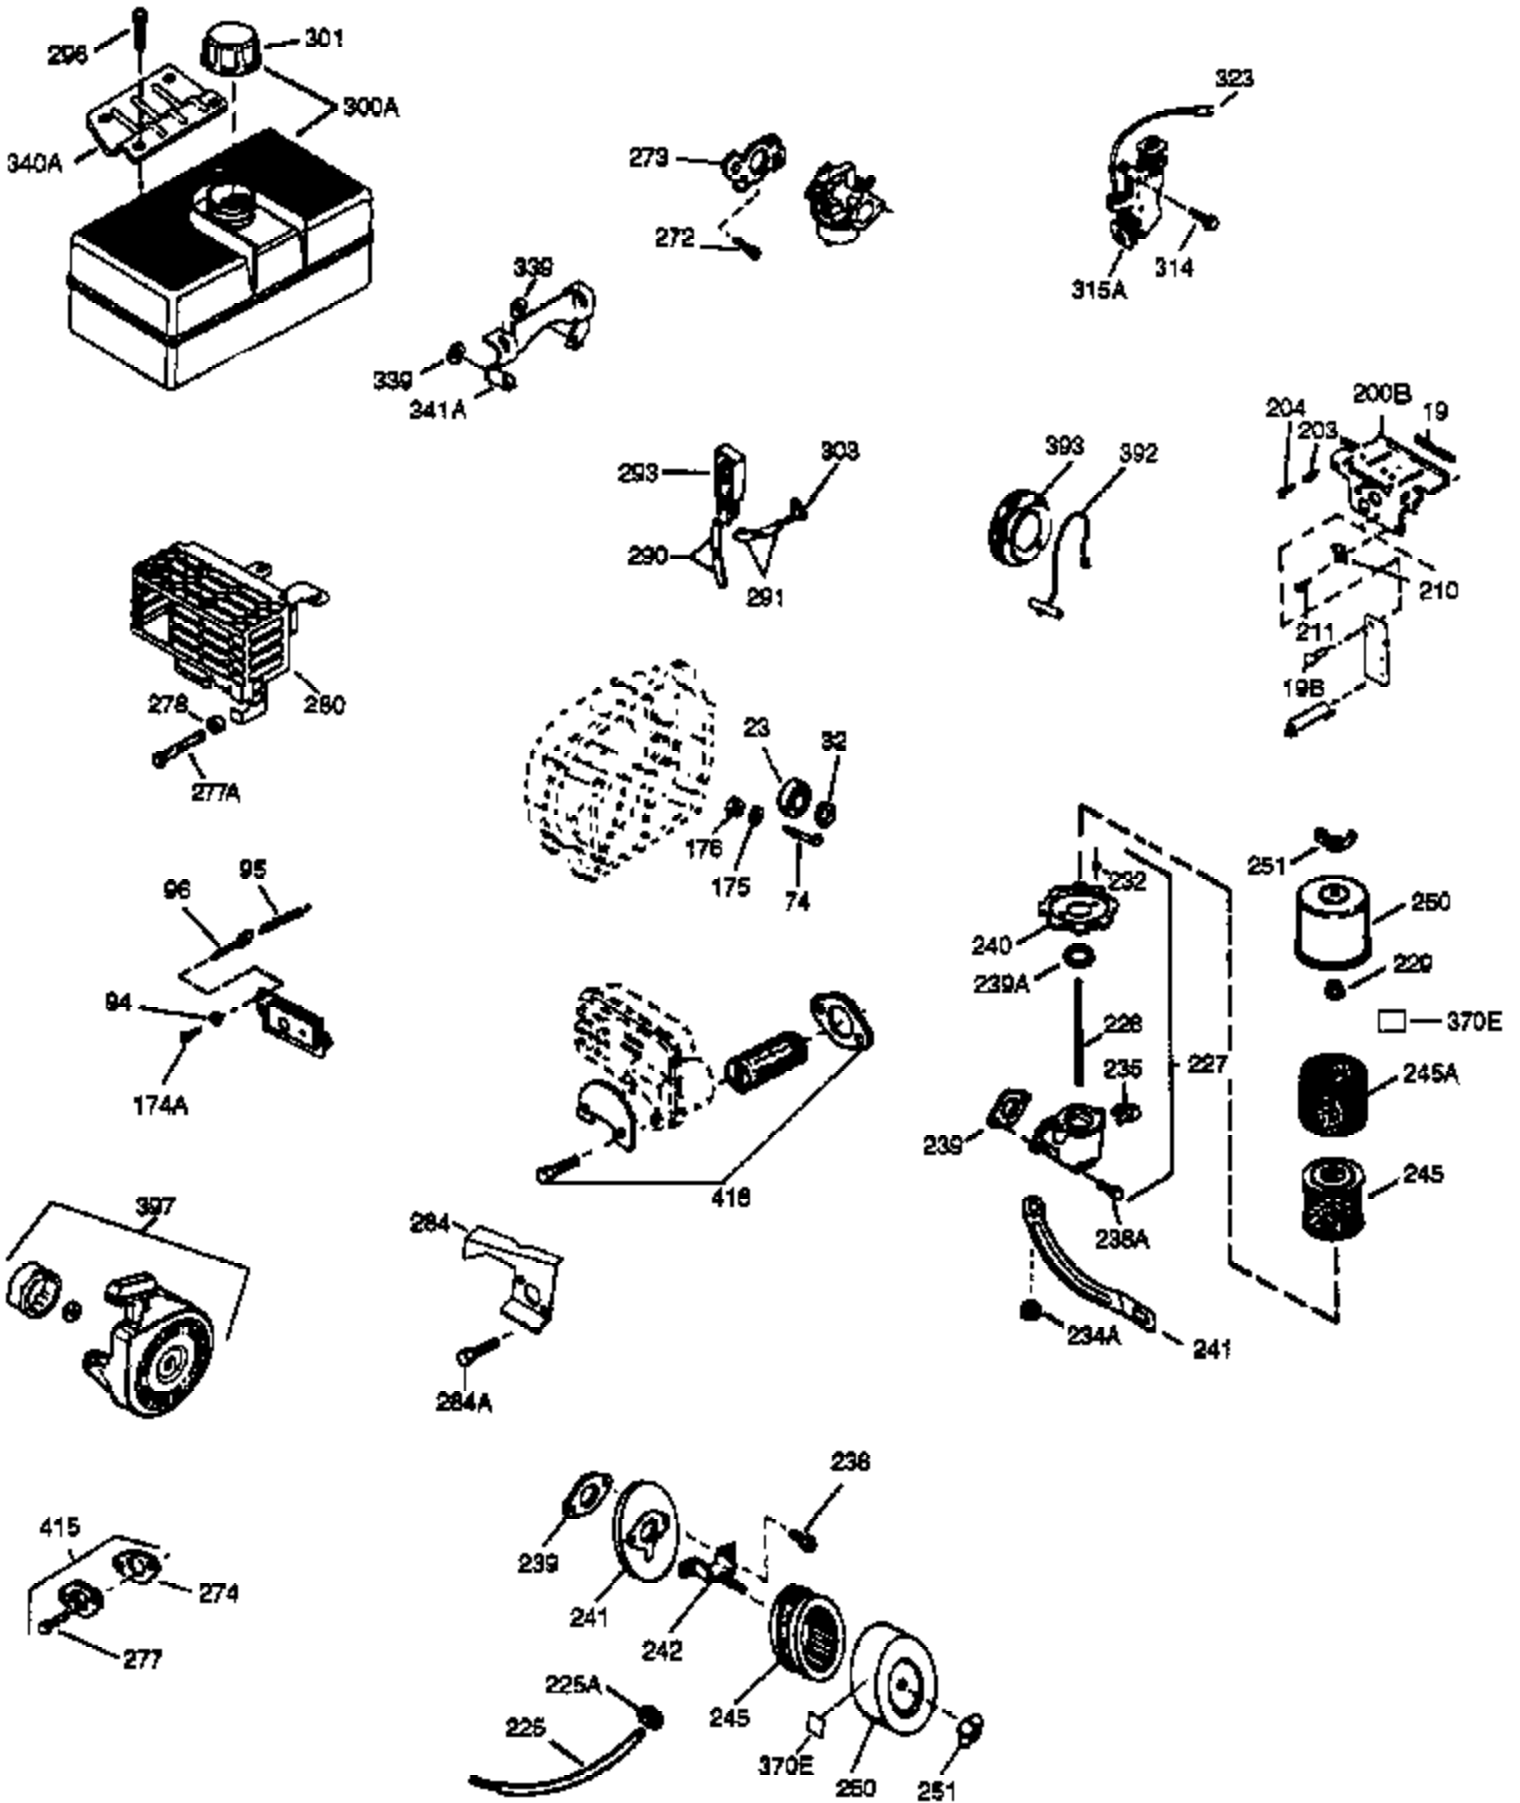

Ref #	Part Number	Qty	Description
390	590671	1	Rewind Starter
400	33279G	1	* Gasket Set (Incl. items marked PK i n notes) Incl. part #'s 26756 (1), 27272A (2), 27896A (2), 27915A (1), 29673 (1), 33263 (1), 33629 (1), 34041A (1), 34327A (1), 34698A (1), 34912 (1), 34923A (1), 35262 (1), 35317 (1), 35865 (1)
420	730225	1	SAE 30 4-Cycle Engine Oil (Quart)