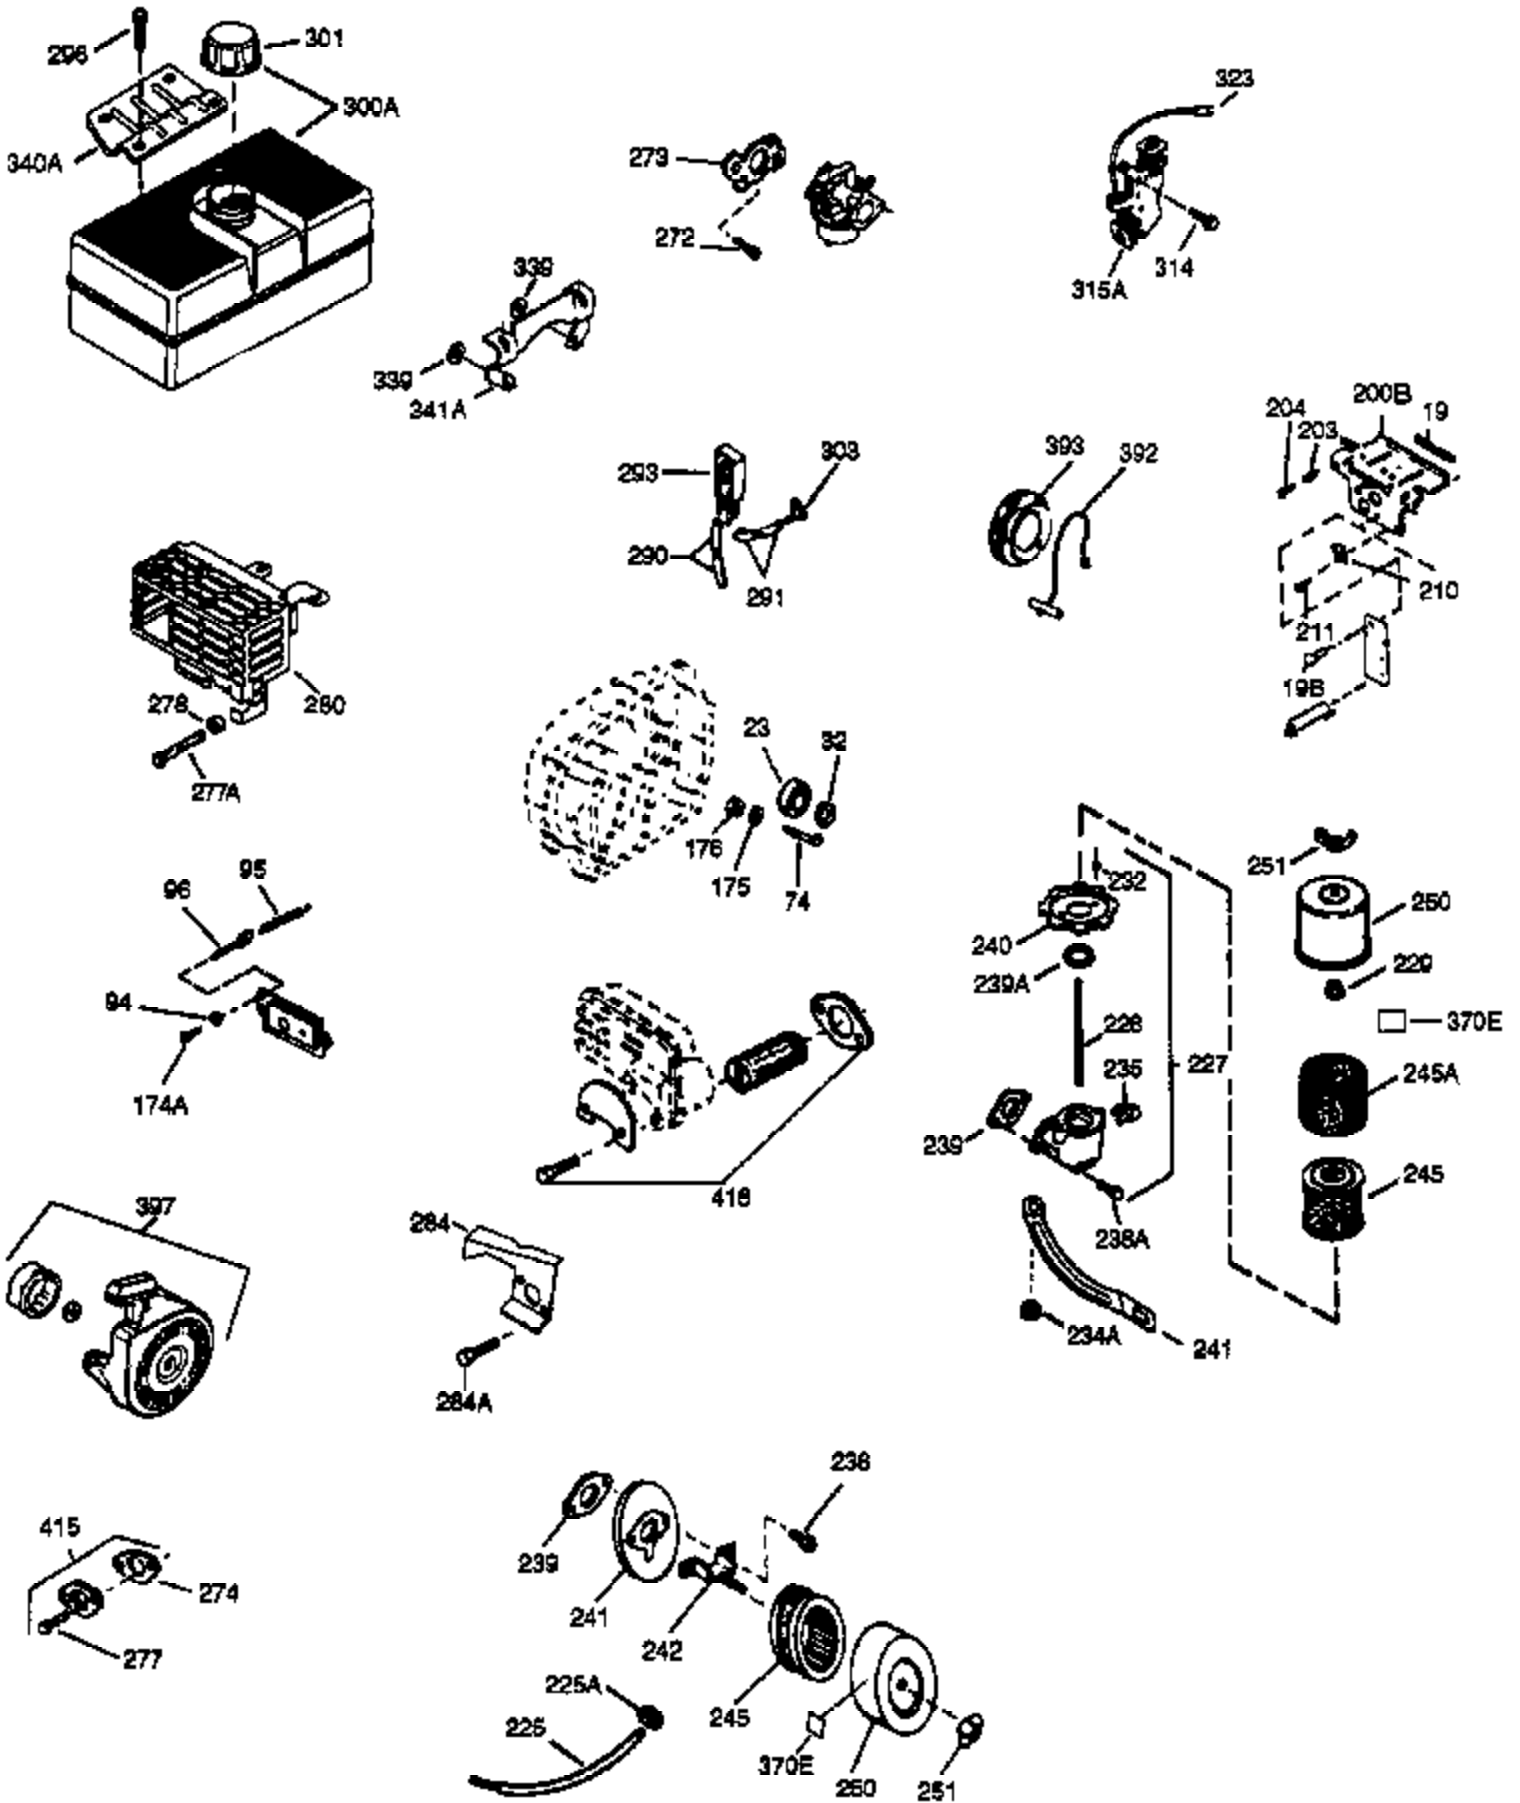

Ref #	Part Number	Qty	Description
94	33450	1	Lock Nut, 10-32
95	30886A	1	Extension Spring
96	30845A	1	R.P.M. Adjusting Bolt
129	650727	2	Screw, 5/16-18 x 1-3/4"
131A	650713	2	Screw, 5/16-18 x 5/8"
174A	650597	1	Screw, 10-24 x 5/8"
238	28820	2	Screw, 10-32 x 1/2"
239	27272A	1	* Air Cleaner Gasket
240	33266	1	Air Cleaner Body
242	33267	1	Air Cleaner Bracket
245	33268	1	Air Cleaner Filter
250	33269A	1	Air Cleaner Cover
251	650513	1	Wing Nut, 1/4-20
264	650802	1	Screw, 1/4-20 x 5/8"
277	650729	2	Screw, 5/16-18 x 3-3/16"
290	30705	1	Fuel Line
298	650665	2	Screw, 1/4-15 x 3/4"
301	35355	1	Fuel Cap