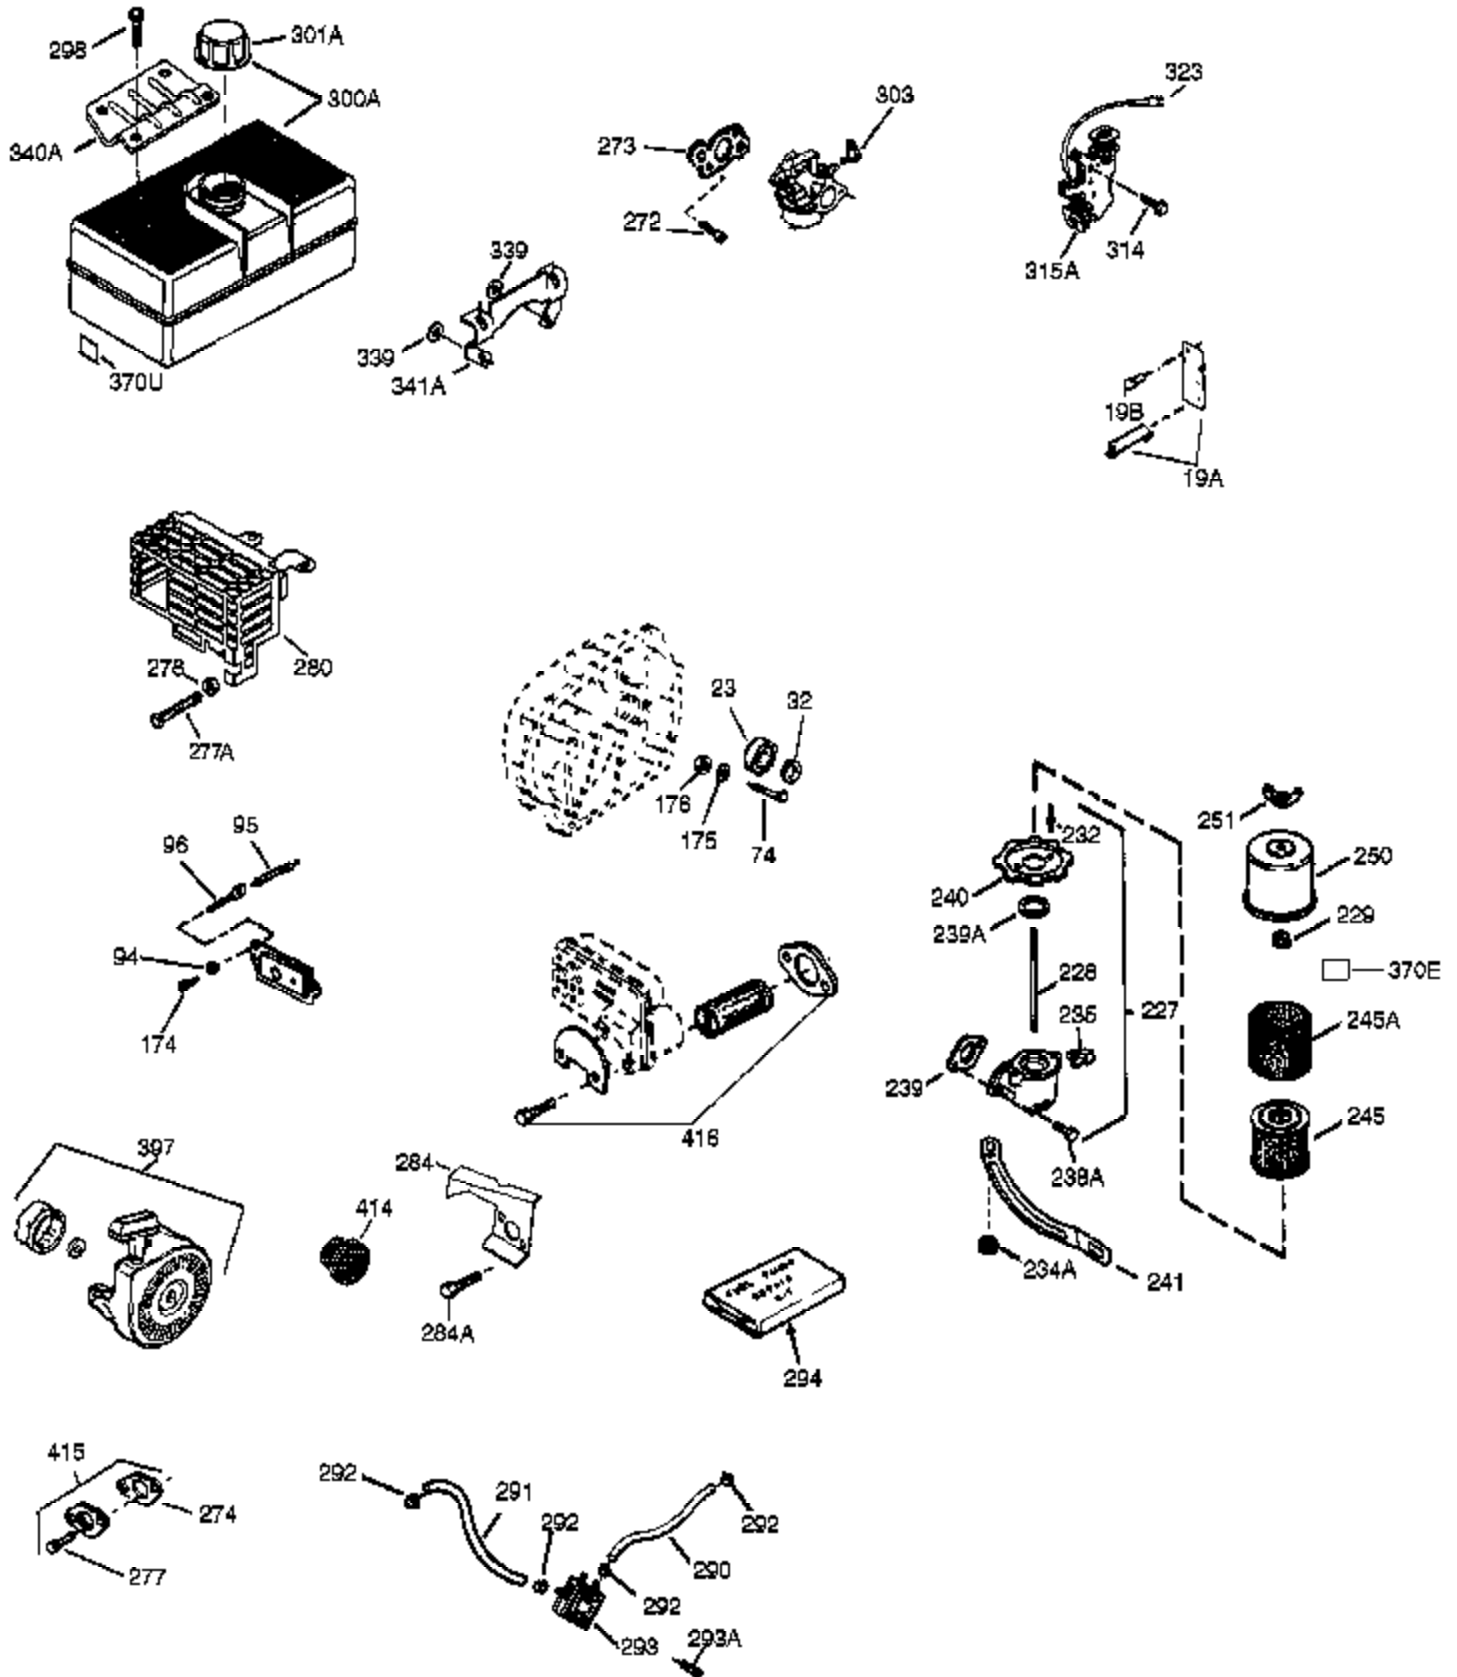

Engine Parts List #2

Ref #	Part Number	Qty	Description
23	33627	1	Ball Bearing
32	33628	1	Washer
74	31855	2	Bearing Retainer
174	650128	2	Screw, 10-24 x 1/2"
175	650778	2	Lock Washer
176	650580	2	Lock Nut, 10-24
227	35044	1	Air Cleaner Base (Incl. 228,229,232,2 39A&242)
228	650851	1	Stud, 1/4-20 x 8.1"
232	0	1	Pop Rivet (1/8")(Can be purchased locally)
234	650852	1	Nut, 1/4-20
235	30675	1	Air Cleaner Elbow Fitting
238	650163	2	Screw, 10-32 x 7/8"
239	27272A	1	* Air Cleaner Gasket
239A	34698A	1	* Air Cleaner Gasket
240	34699	1	Air Cleaner Base
241	37279	1	Air Cleaner Bracket
245	34700B	1	Air Cleaner Filter
245A	34703	1	Air Cleaner Filter
250	34702	1	Air Cleaner Cover
251	650886	1	Wing Nut, 1/4-20
277	650729	2	Screw, 5/16-18 x 3-3/16"
290	30962	1	Fuel Line
292	26460	2	Fuel Line Clamp
298	650665	2	Screw, 1/4-15 x 3/4"
370J	35703	1	Throttle Decal
370E	37089	1	Air Cleaner Decal
416	34479A	1	Spark Arrestor Kit (Optional)