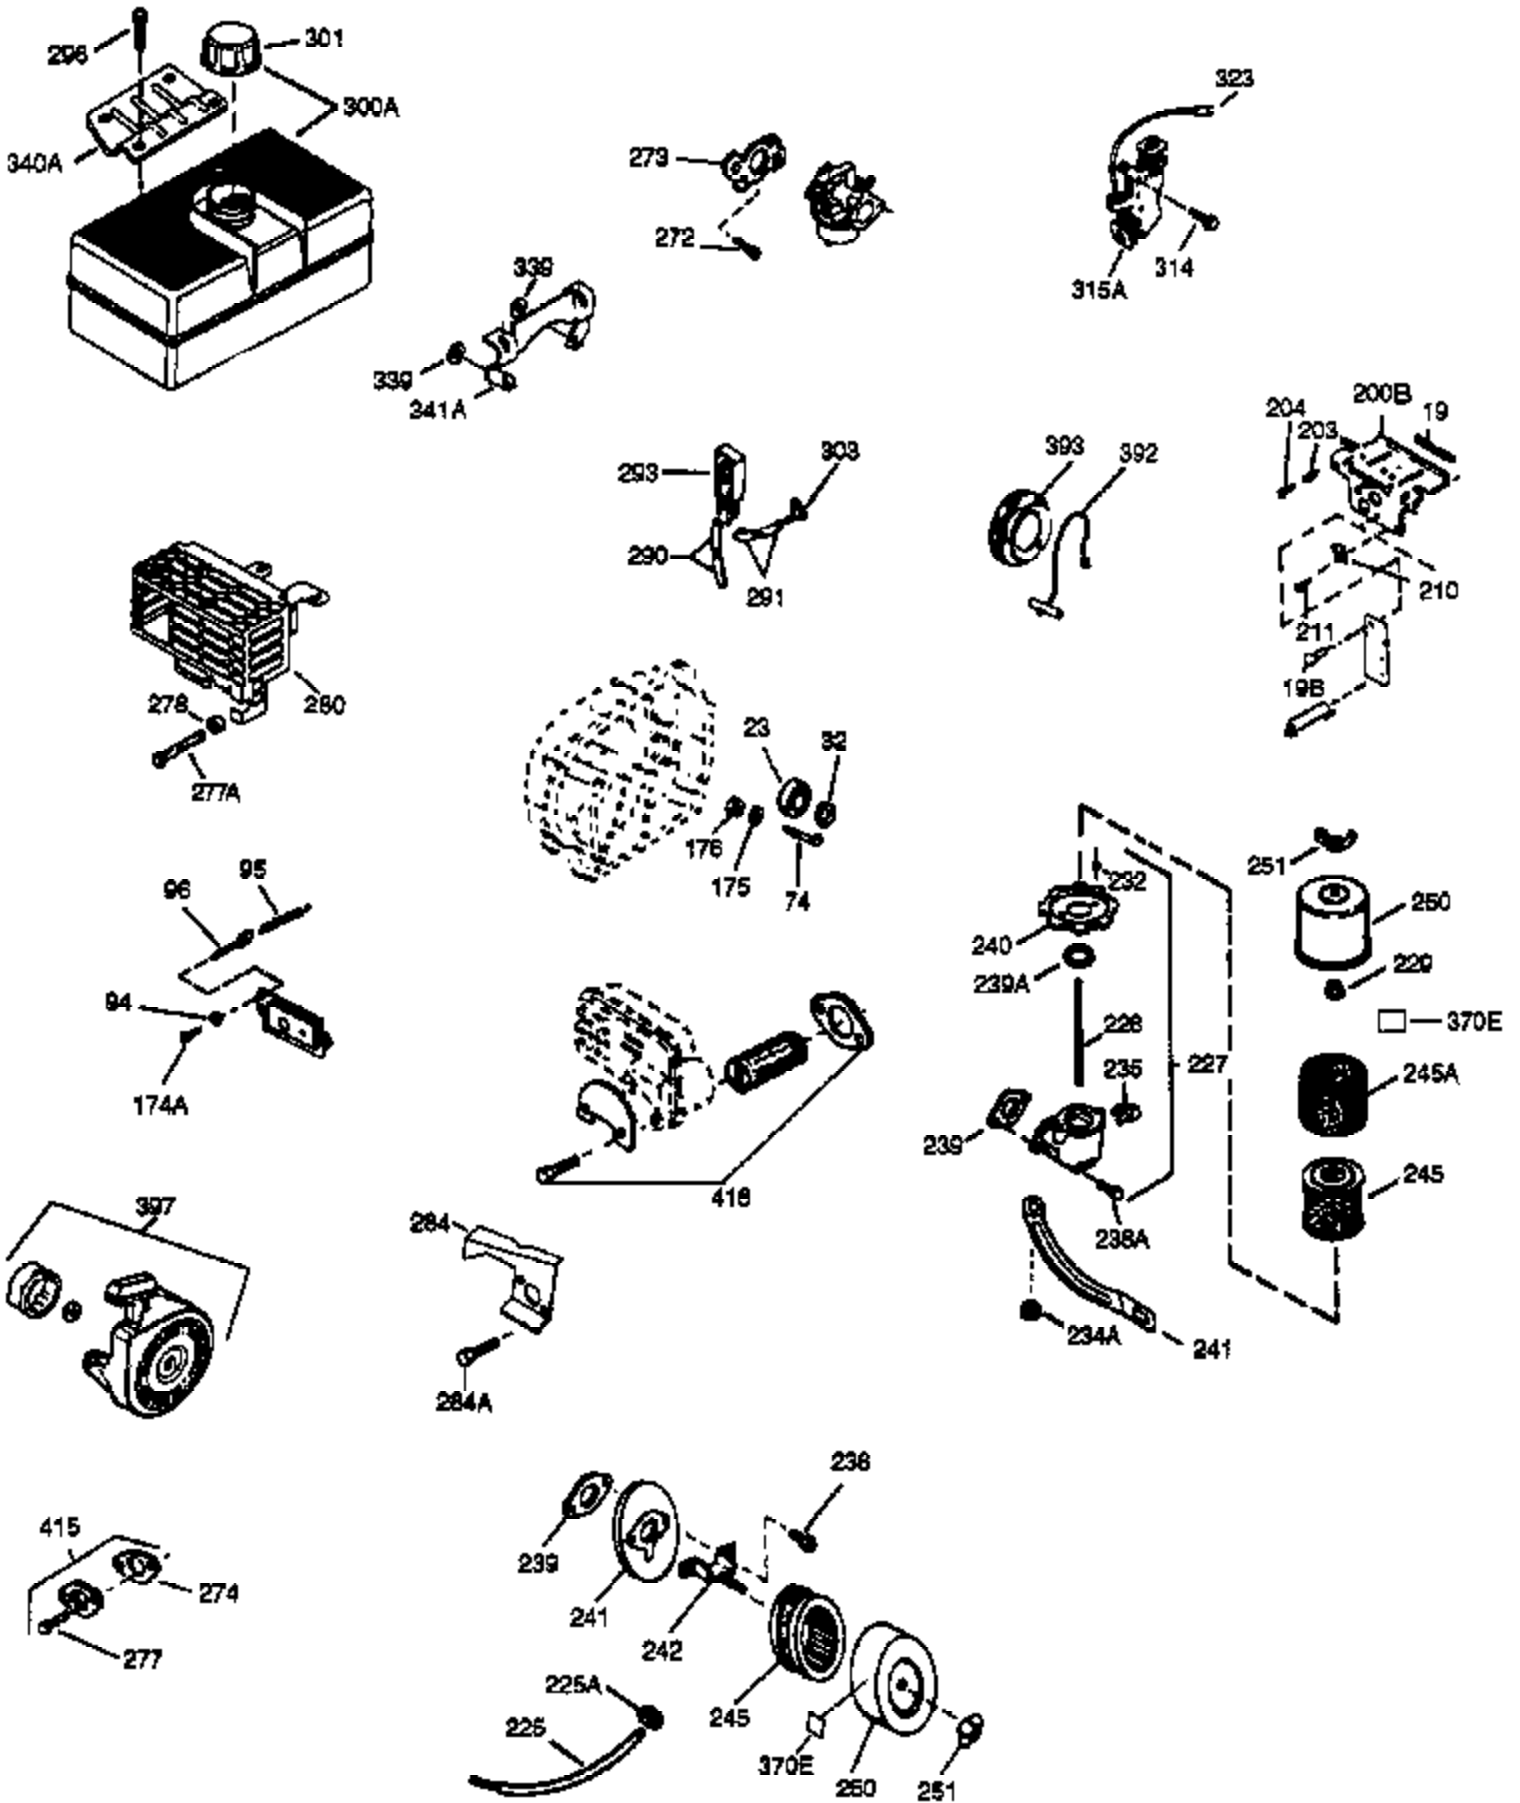

Ref #	Part Number	Qty	Description
94	651016	1	Lock Nut, 10-32
95	30886A	1	Extension Spring
96	30845A	1	R.P.M. Adjusting Bolt
238	28820	2	Screw, 10-32 x 1/2"
239	27272A	1	* Air Cleaner Gasket
240	33266	1	Air Cleaner Body
245	33268	1	Air Cleaner Filter
250	33269A	1	Air Cleaner Cover
251	650513	1	Wing Nut, 1/4-20
277	650729	2	Screw, 5/16-18 x 3-3/16"
290	30962	1	Fuel Line
298	650665	2	Screw, 1/4-15 x 3/4"
301	35650	1	Fuel Cap Ass'y