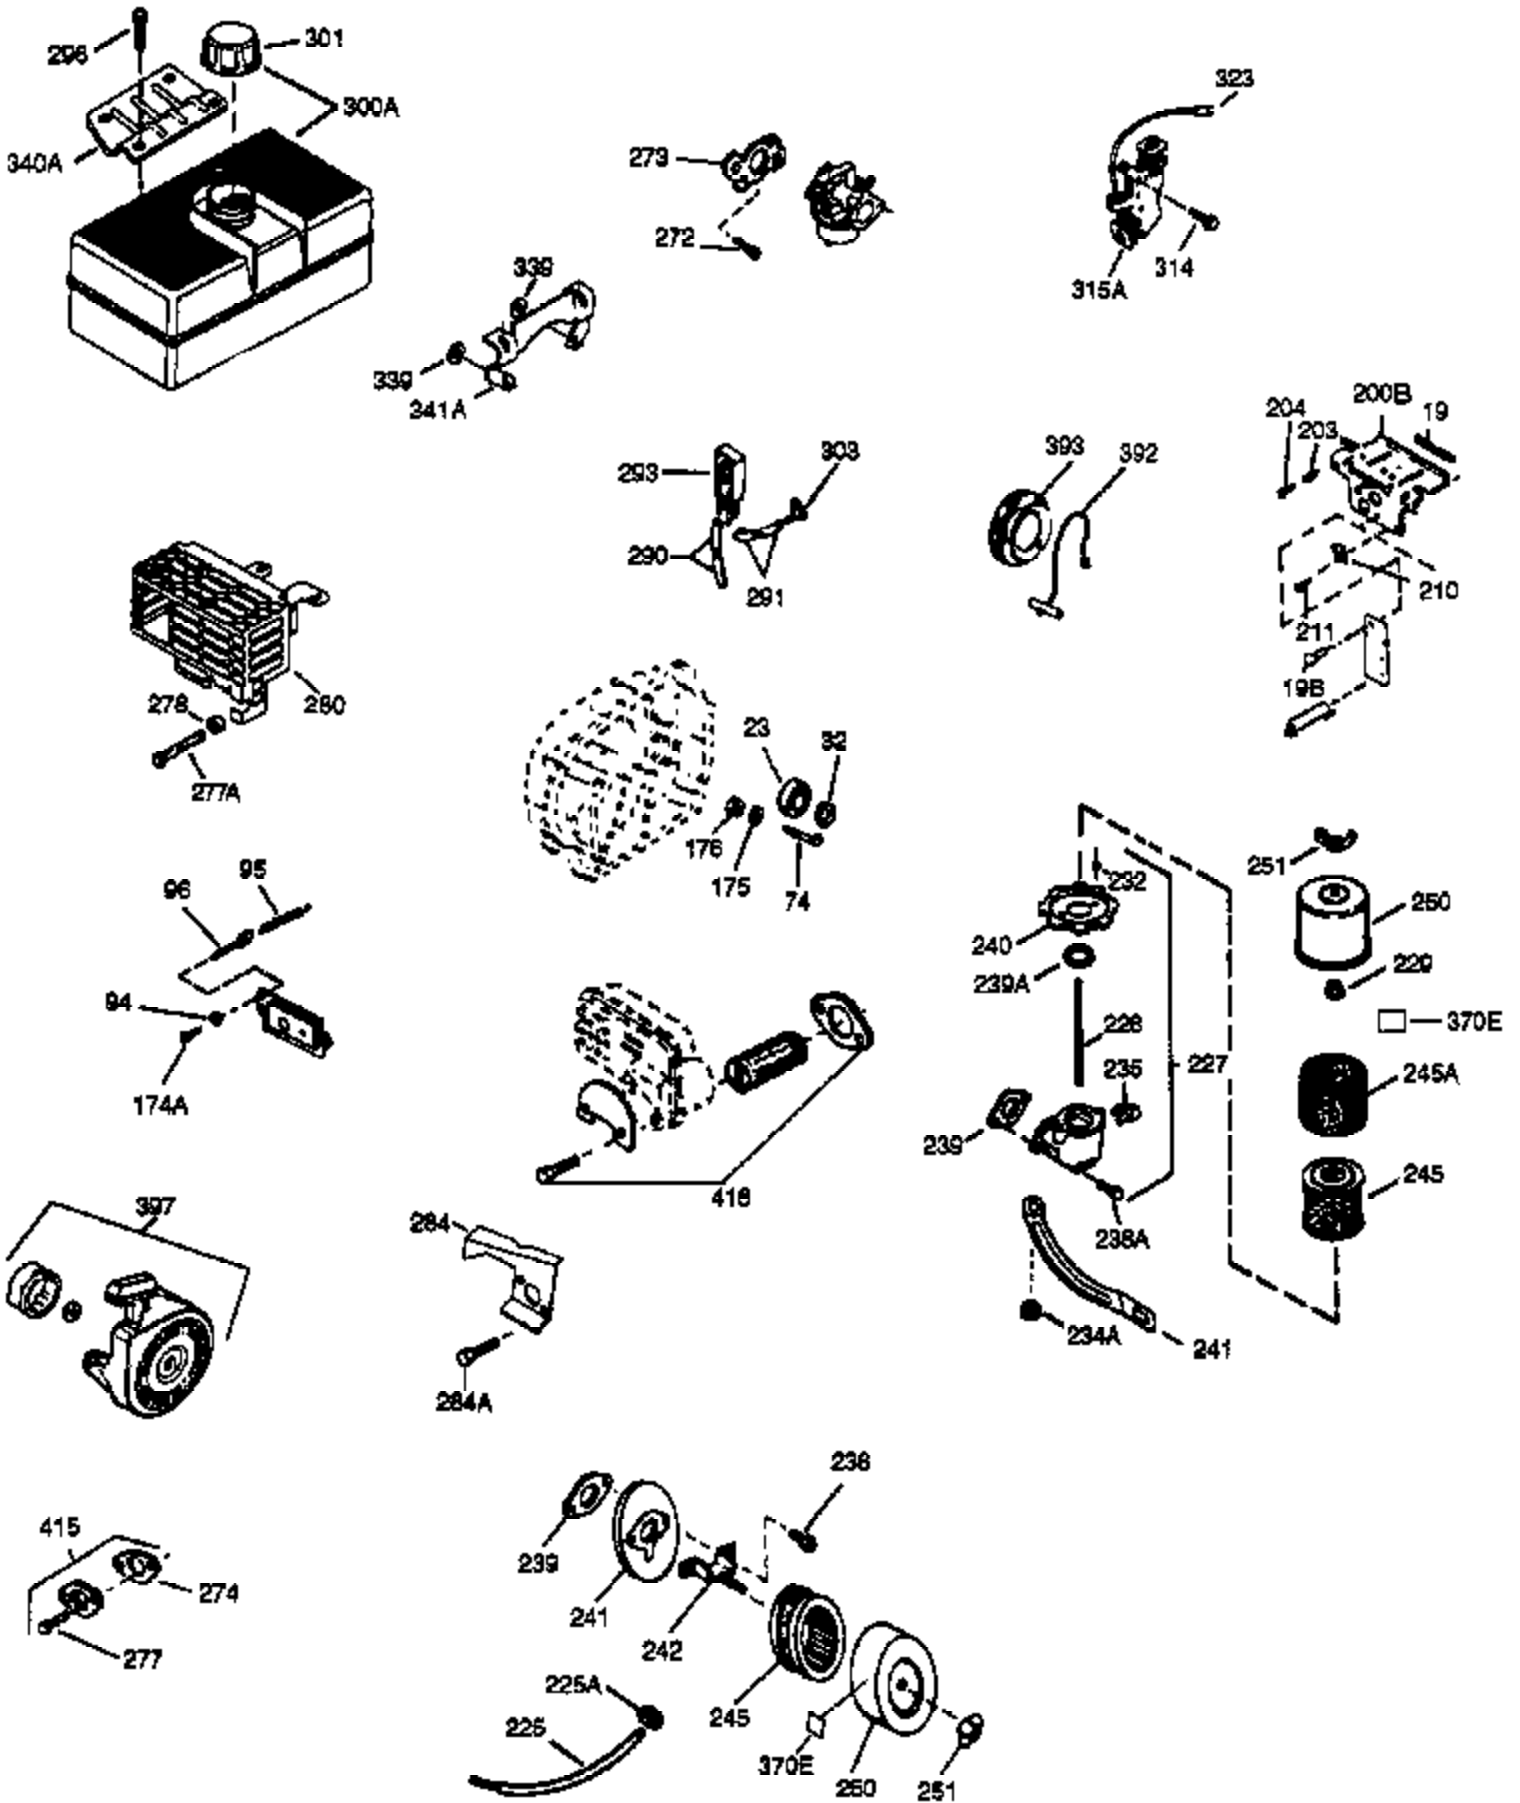

Engine Parts List #2

Ref #	Part Number	Qty	Description
19	34663	1	Speed Control Spring
23	33627	1	Ball Bearing
32	33628	1	Washer
74	31855	2	Ball Bearing Retainer
129	650727	2	Screw, 5/16-18 x 1-3/4"
131A	650713	2	Screw, 5/16-18 x 5/8"
175	650778	2	Lock Washer
176	650580	2	Lock Nut, 10-24
203	31342	1	Compression Spring
204	650549	1	Screw, 5-40 x 7/16"
225	35043	1	Carburetor Tube
227	35044	1	Air Cleaner Elbow (Incl.228,229,232,2 39A,242)
228	650851	1	Stud, 1/4-20 x 8.1"
229	650825	1	Nut & Lock Washer, 1/4-20
232	xxxxx	2	Pop Rivet (1/8")(Purchase Locally)
234	650852	1	Nut, 1/4-20
235	30675	1	Air Cleaner Elbow Fitting
238	650163	2	Screw, 10-32 x 7/8"
239A	34698A	1	Air Cleaner Gasket
239	27272A	1	Air Cleaner Gasket
241A	35045	1	Air Cleaner Collar
242	34699	1	Air Cleaner Base
245	34700	1	Air Cleaner Filter
245A	34703	1	Air Cleaner Filter
250	35602	1	Air Cleaner Cover
251	650513	1	Wing Nut, 1/4-20
264	650802	1	Screw, 1/4-20 x 5/8"
277	650729	2	Screw, 5/16-18 x 3-3/16"
290	30705	1	Fuel Line
298	650665	2	Screw, 1/4-15 x 3/4"
301	35355	1	Fuel Cap
314	650873	2	Screw, 1/4-20 x 3/4"
323	611118	2	Terminal
370D	35344	1	Throttle Decal