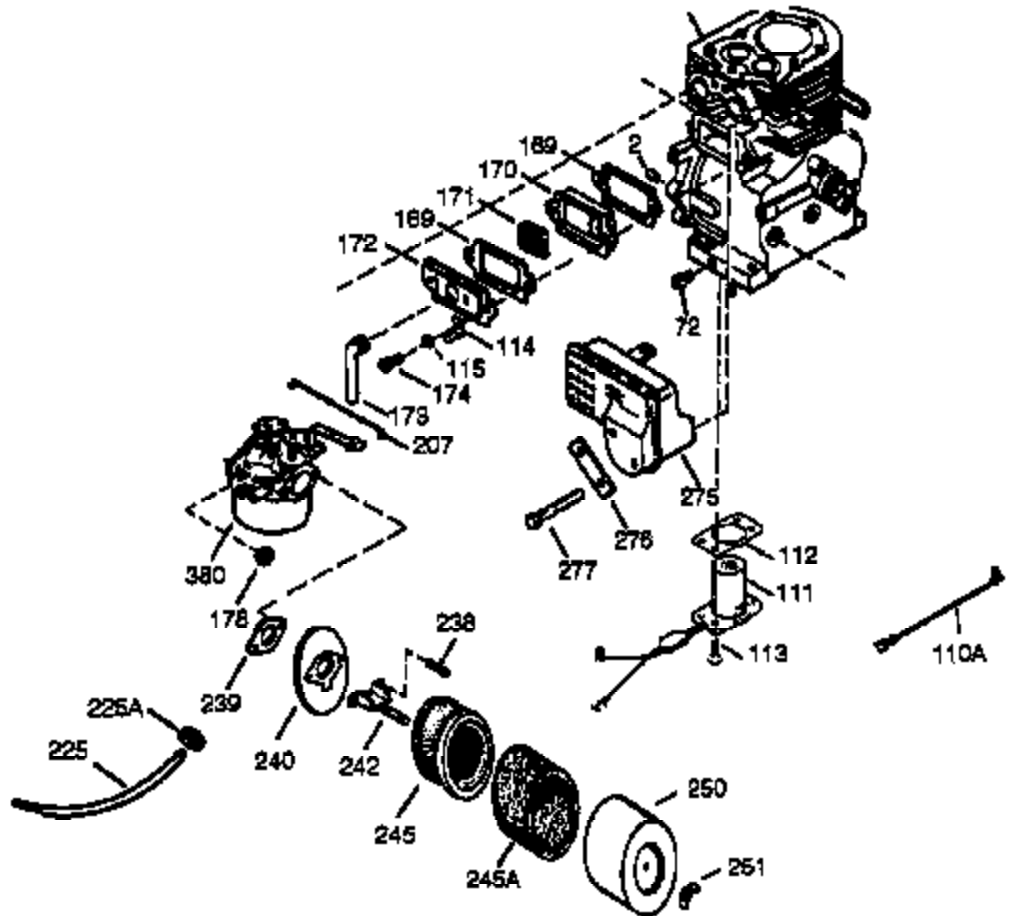

OPTIONAL MUFFLER (QUIET)