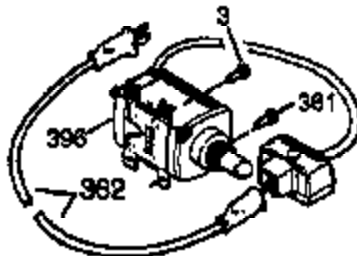

OPTIONAL 110-120 VOLT STARTER MOTOR KIT