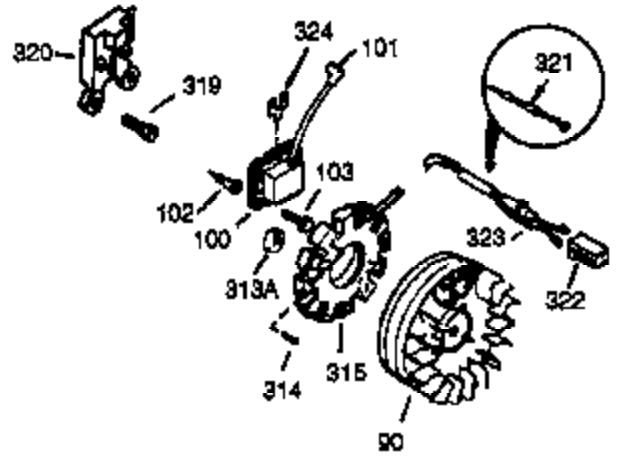

OPTIONAL MUFFLER (QUIET)