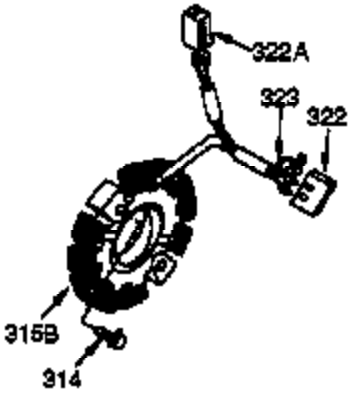

OPTIONAL MUFFLER (QUIET)