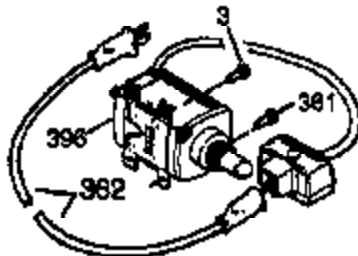

OPTIONAL 110-120 VOLT
STARTER MOTOR KIT