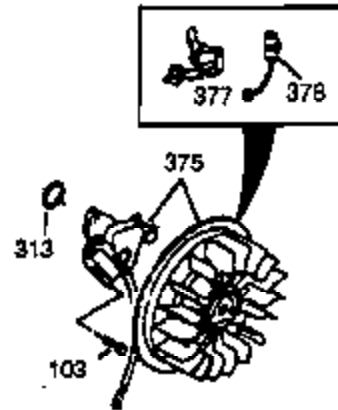

OPTIONAL MUFFLER
(QUIET)