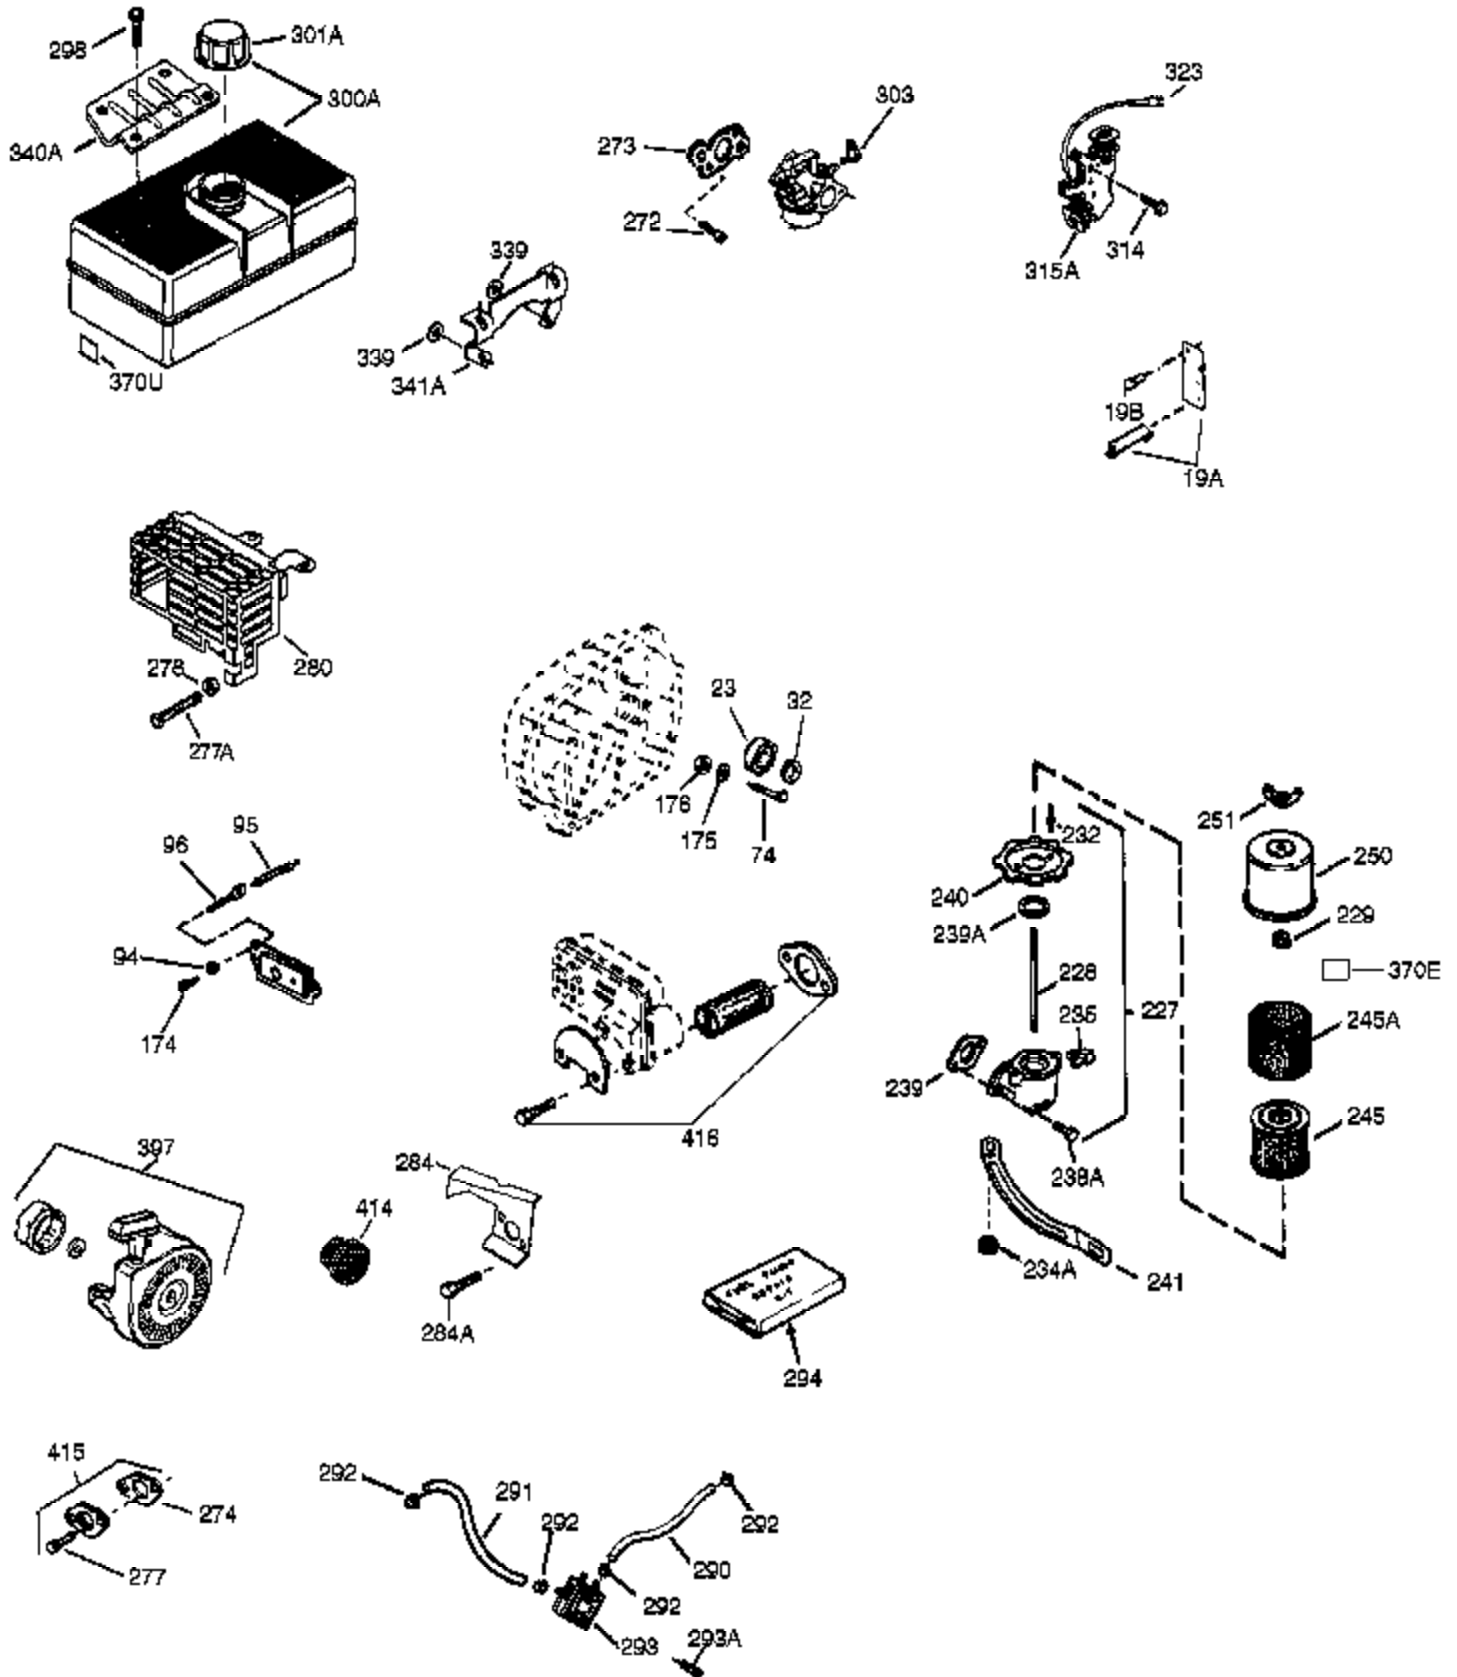

Ref #	Part Number	Qty	Description
23	33627	1	Ball Bearing
32	33628	1	Washer
74	31855	2	Retainer Bearing
174	650128	2	Screw, 10-24 x 1/2"
175	650778	2	Lock Washer
176	650580	2	Lock Nut, 10-24
227	35044	1	Air Cleaner Elbow (Incl. 228,229,232, 239&242)
228	650851	1	Stud, 1/4-20 x 8.1
229	650852	1	Nut, 1/4-20
232	0	2	Pop Rivet (Purchase Locally)
235	30675	1	Air Cleaner Elbow Fitting
238	650163	2	Screw, 10-32 x 7/8"
239	27272A	1	* Air Cleaner Gasket
239A	34698A	1	* Air Cleaner Elbow Gasket
240	34699	1	Air Cleaner Bracket
241	35045	1	Air Cleaner Bracket
245	34700A	1	Air Cleaner Filter
245A	34703	1	Air Cleaner Filter
250	35602	1	Air Cleaner Cover
251	650886	1	Wing Nut, 1/4-20
277	650729	2	Screw, 5/16-18 x 3-3/16"
290	30962	1	Fuel Line
292	26460	2	Fuel Line Clamp
298	650665	2	Screw, 1/4-15 x 3/4"
311	35941	1	Dipstick
314	650873	2	Screw, 1/4-20 x 3/4"
323	611118	1	Terminal
370J	35703	1	Throttle Decal
370E	37089	1	Air Cleaner Decal