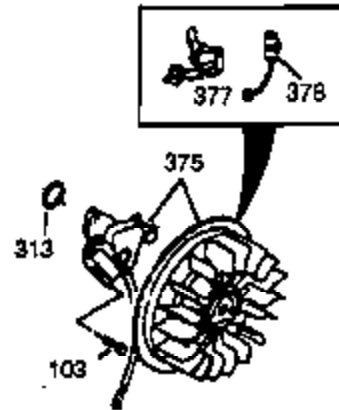

OPTIONAL MUFFLER
(QUIET)