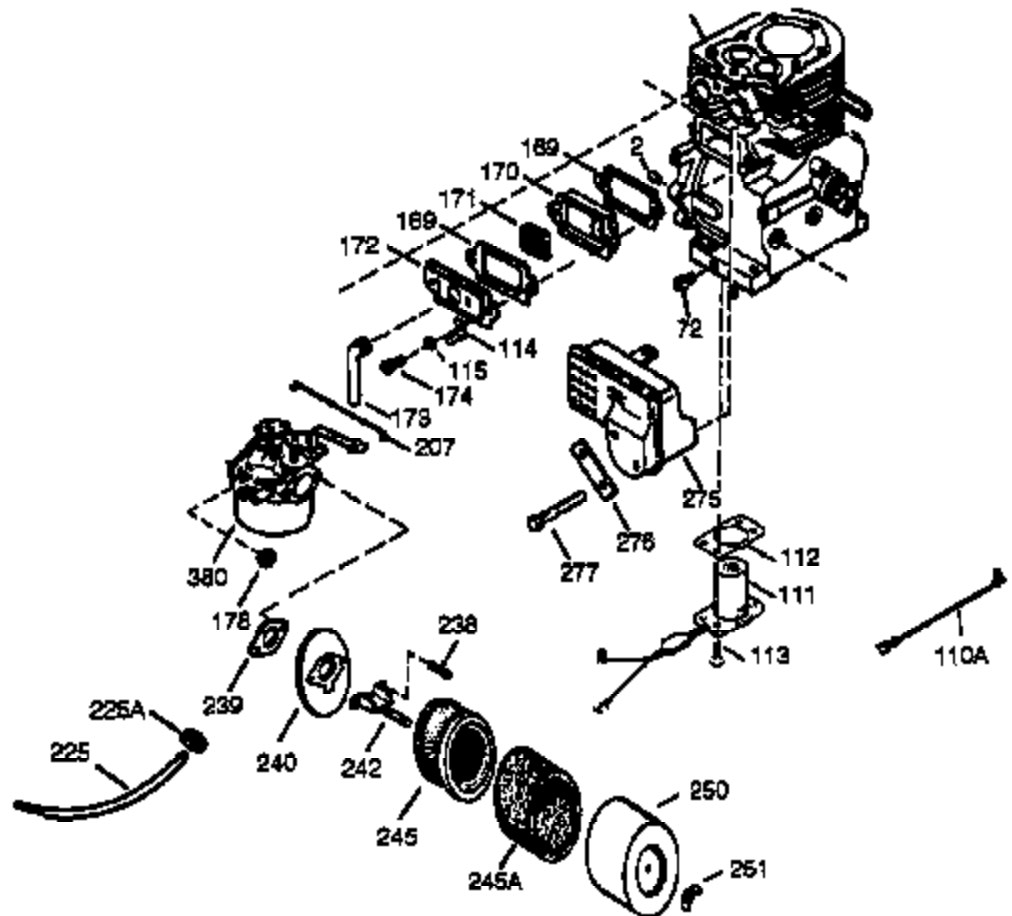

OPTIONAL MUFFLER
(QUIET)