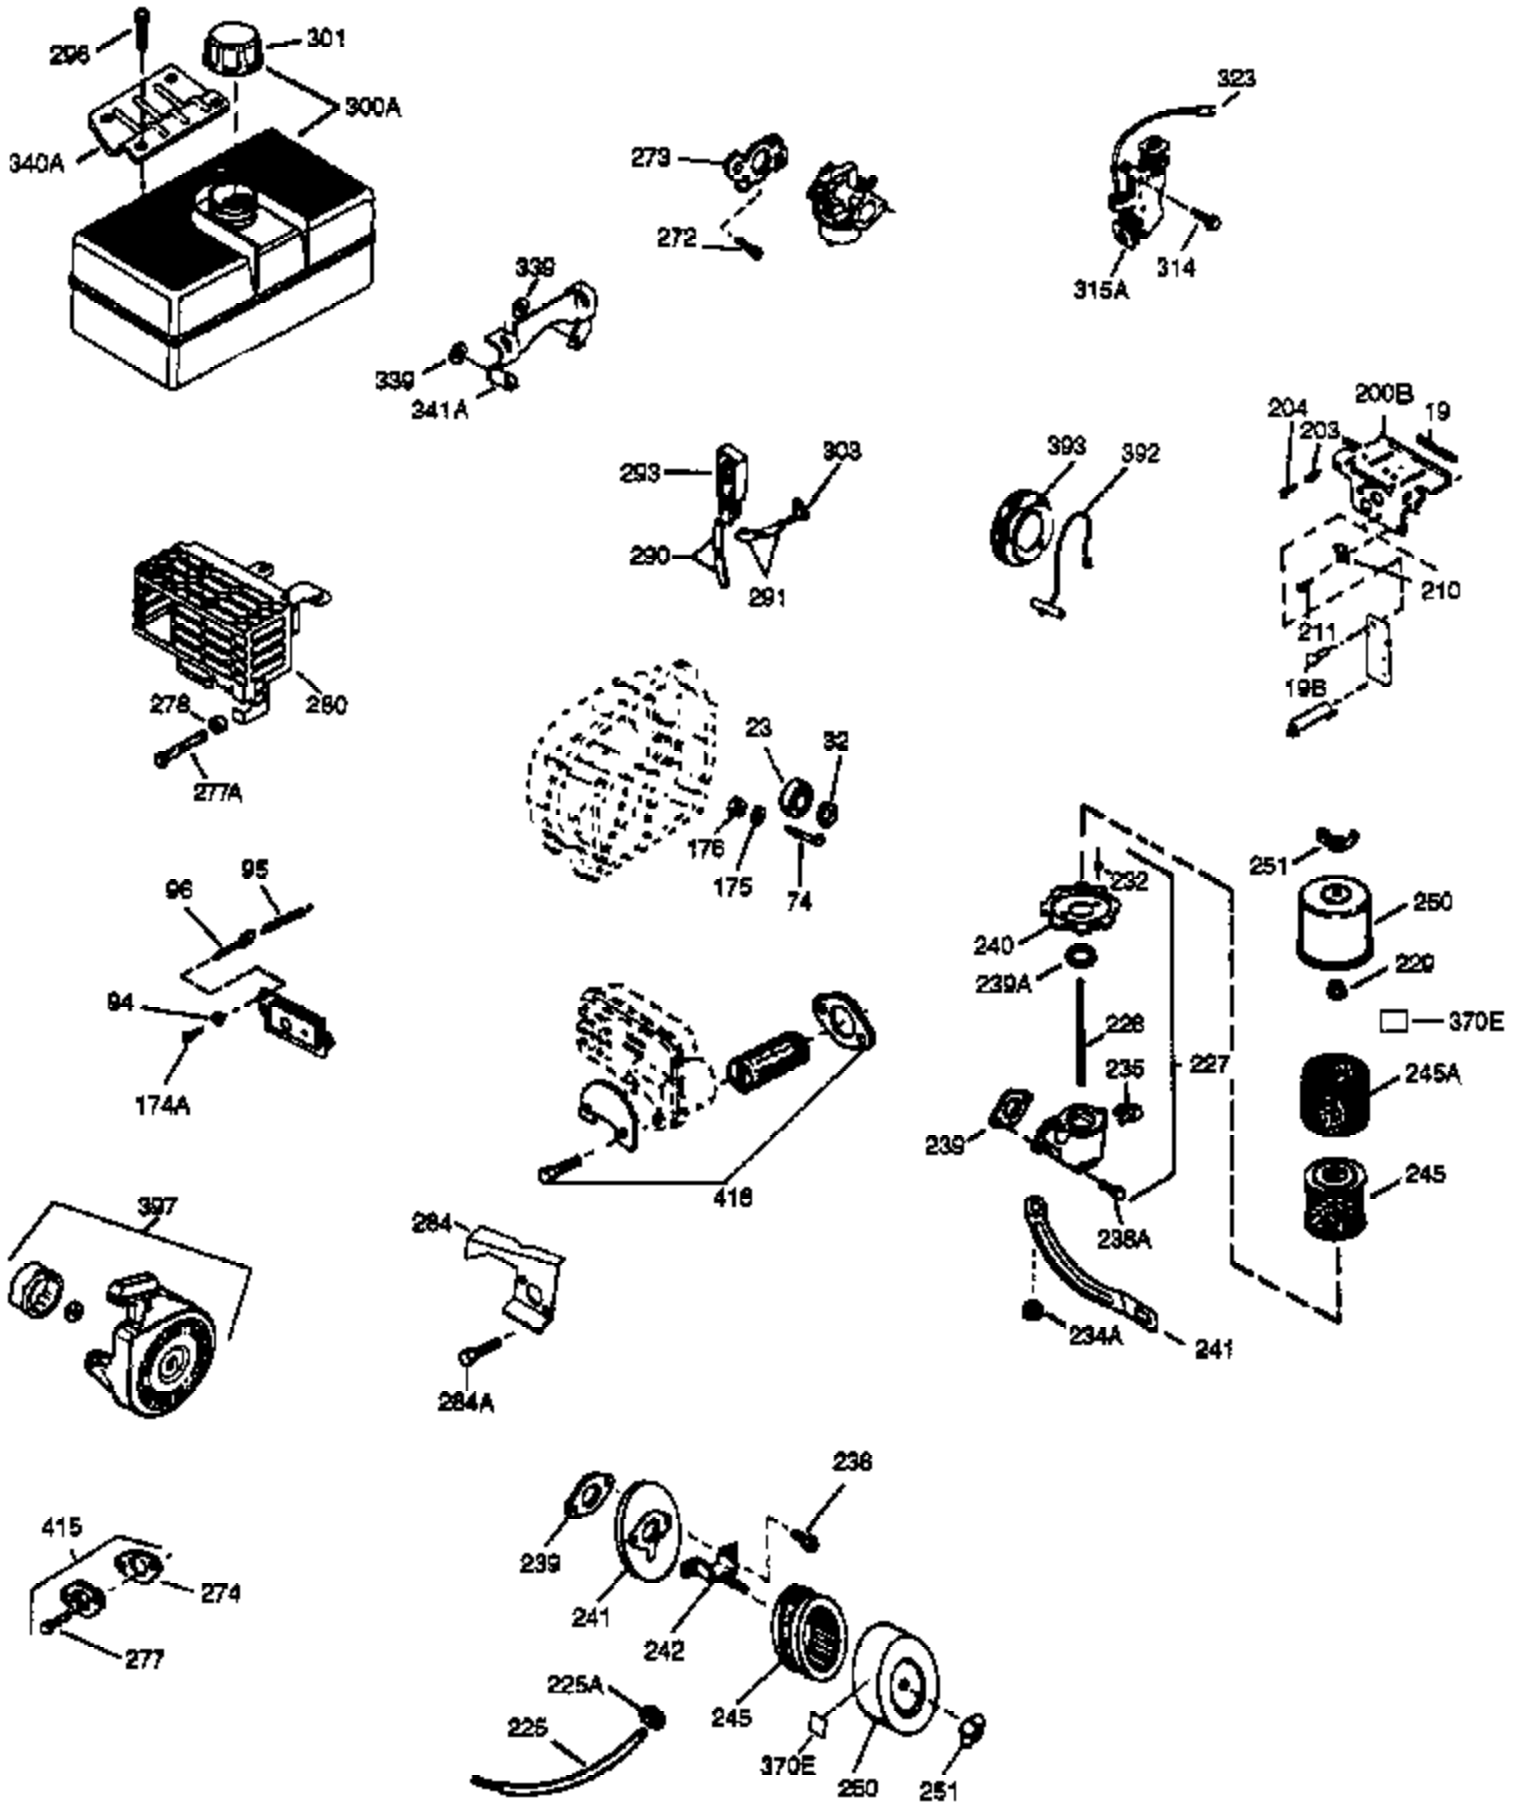

Ref #	Part Number	Qty	Description
19	34663	1	Speed Control Spring
23	33627	1	Ball Bearing
32	33628	1	Washer
74	31855	2	Bearing Retainer
129	650727	2	Screw, 5/16-18 x 1-3/4"
131A	650713	2	Screw, 5/16-18 x 5/8"
175	650778	2	Lock Washer
176	650580	2	Lock Nut, 10-24
203	31342	1	Compression Spring
204	650549	1	Screw, 5-40 x 7/16"
238	28820	2	Screw, 10-32 x 1/2"
239	27272A	1	* Air Cleaner Gasket
240	33266	1	Air Cleaner Body
242	33267	1	Air Cleaner Bracket
245	33268	1	Air Cleaner Filter
250	33269A	1	Air Cleaner Cover
251	650513	1	Wing Nut, 1/4-20
264	650802	1	Screw, 1/4-20 x 5/8"
277	650729	2	Screw, 5/16-18 x 3-3/16"
290	30705	1	Fuel Line
298	650665	2	Screw, 1/4-15 x 3/4"
301	35355	1	Fuel Cap