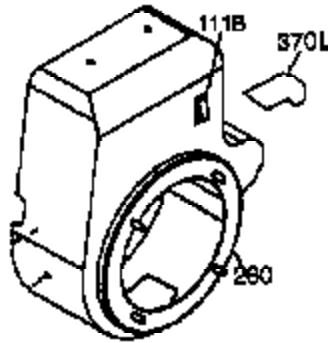

OPTIONAL MUFFLER
(QUIET)