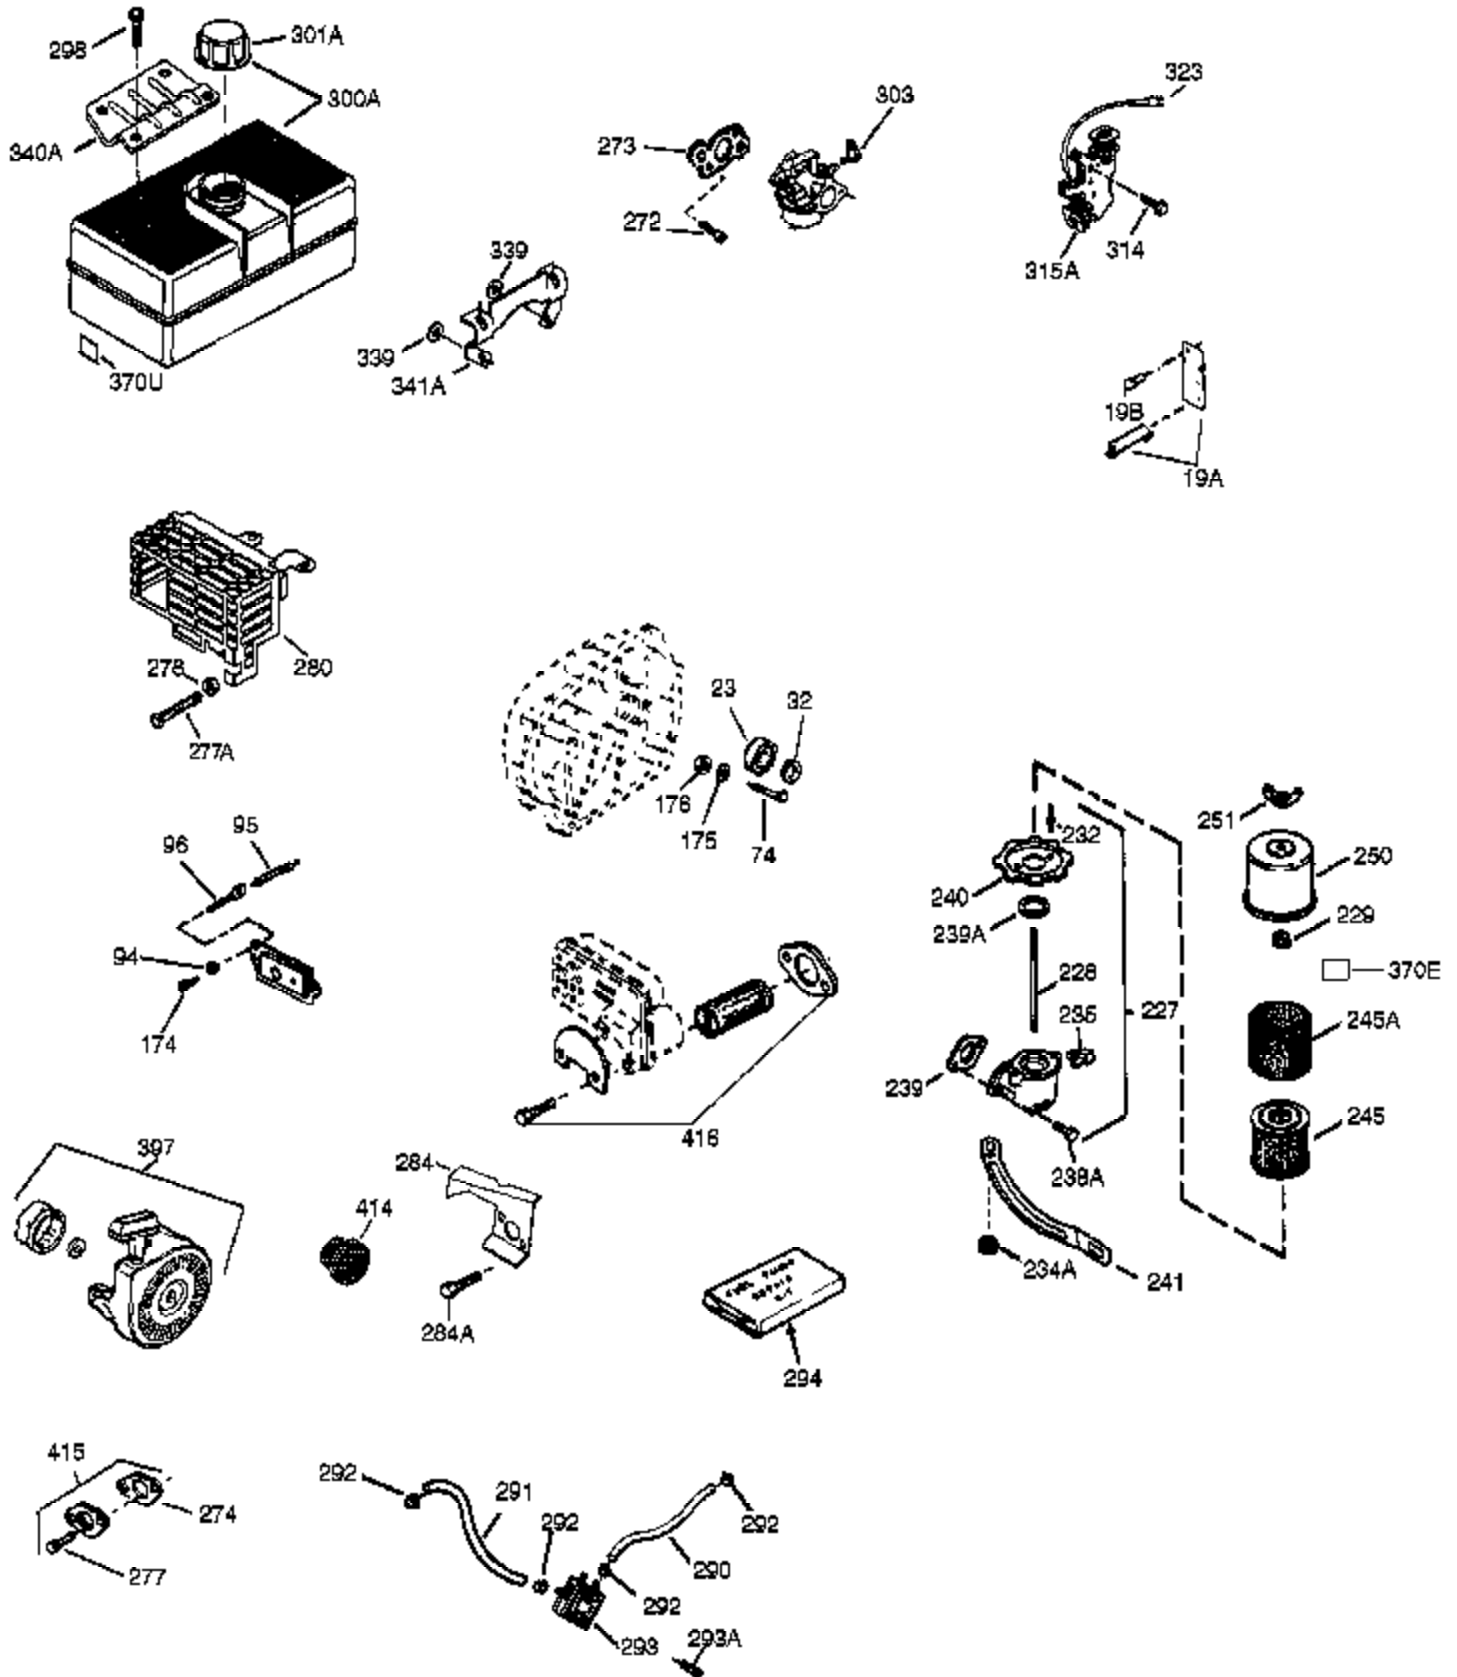

Ref #	Part Number	Qty	Description
174	650128	2	Screw, 10-24 x 1/2"
264	650802	1	Screw, 1/4-20 x 5/8"
277	651002	2	Screw, 5/16-18 x 4-3/16"
290	29774	1	Fuel Line
291	30705	1	Fuel Line
292	26460	4	Fuel Line Clamp
298	650665	2	Screw, 1/4-15 x 3/4"
314	650873	1	Screw, 1/4-20 x 3/4"
323	611118	1	Terminal