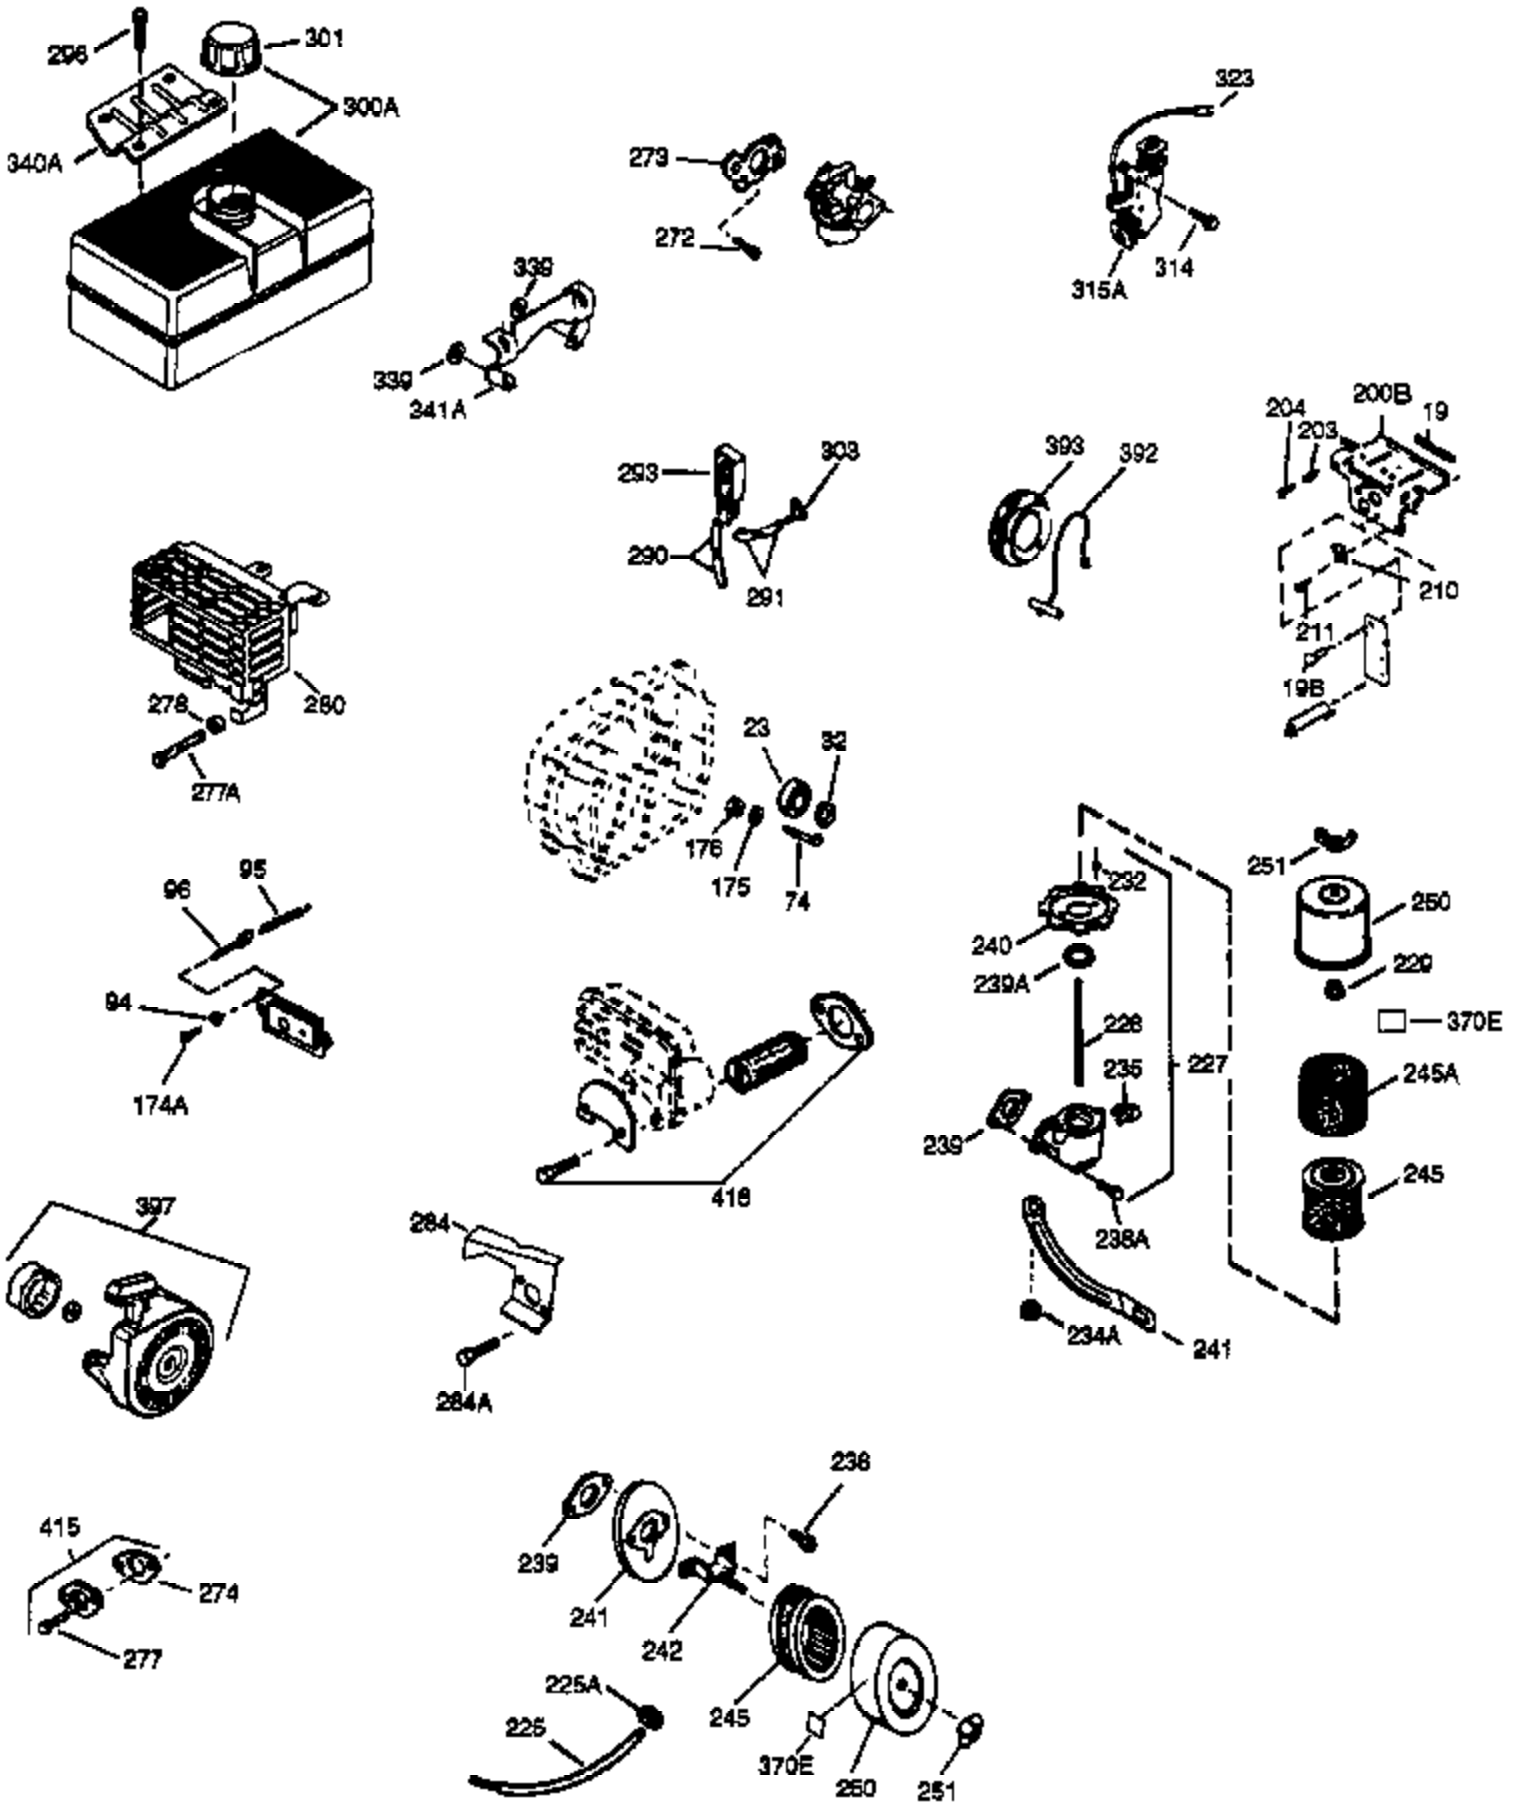

Ref #	Part Number	Qty	Description
341	34155		Bracket, Lower fuel tank mtg.
342	650561		Screw, 1/4-20 x 5/8"
350	570682		Primer Assy.
351	32180C		Line, Primer
356	650168		Washer
364	33377		Bracket, Carburetor cover mtg.
365	650767		Screw, 8-32 x 27/64"
370A	34686		Decal, Name
370D	34144		Decal, Primer
370	34346		Decal, Instruction
370	35274		Decal, Instruction
370	35077		Decal, Instruction
379	631021		Inlet Needle, Seat & Clip Assy.
380	632370		Carburetor (Incl. 184 & 379) (Refer to Division 5, Section A, page 200 for breakdown or Fiche18B, Grid E-13)
390	590630		Rewind Starter (Refer to Division 5, Section C, page 30 for breakdown or Fiche 18B, Grid G-1)
400	33279G		* Gasket Set (Incl. items marked *)
414	33323		Opt.Muffler Screen (Mini-Bike applica tion)
418	33700		Cover & Tube, Muffler (use as require d)
419	650578		Screw, 8-18 x 3/8" (use as required)
420	730225		SAE 30 4-Cycle Engine Oil (Quart)
421	730226		SAE 5W30 4-Cycle Engine Oil (Quart)
422	35824		Muffler Optional
1159	30312		Screw, 10-32 x 1/2"
1160	28820		Screw, 10-32 x 1/2"
1160	27070		Lockwasher
1185	33816		Hub & Screen Assy.