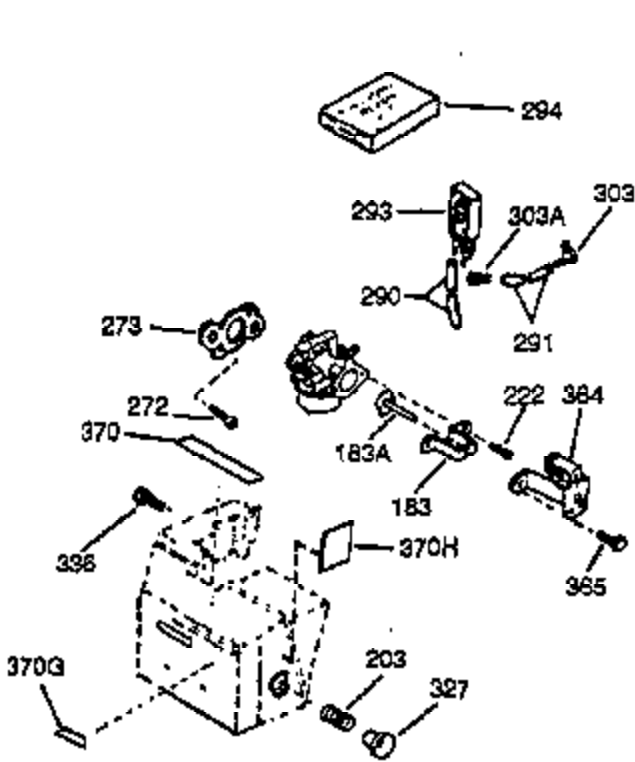

Ref #	Part Number	Qty	Description
420	730225		SAE 30 4-Cycle Engine Oil (Quart)
421	730226		SAE 5W30 4-Cycle Engine Oil (Quart)
422	35824		Muffler Optional

Ref #	Part Number	Qty	Description
37A	30322		Nut & Lockwasher, 8-32
62	650760		Screw, 8-32 x 3/8"
63	28545		Grommet, Plastic
129	650727		Screw, 5/16-18 x 1-3/4 (Use as required)
131	650737		Screw, 1/4-20 x 1/2" (Use as required)
131	650738		Screw, 1/4-20 x 5/8 (Use as required)
131A	650713		Screw, 5/16-18 x 5/8"
222A			Pop Rivet (Can be purchased locally)
274	35865		Gasket, Exhaust
275C	35056		Muffler
277	650729		Screw, 5/16-18 x 3-3/16" (Use as required)
277	651002		Screw, 5/16-18 x 4-1/4" (Use as required)
285A	33662		Hub & Screen Assy.
290	29774		Fuel Line (Braided 8-1/4")(21cm)(As required)
290	30962		Fuel Line (Braided 32")(80cm)(As required)
292	26460		Fuel Line Clamp (Use as required)
295	32961		Valve, Fuel shut-off
298	650665		Screw, 1/4-15 x 7/8"
300	34156A		Fuel Tank (Incl. 292 & 301) NOTE: These tanks were built with different size fuel inlet openings. Tanks with the 1-3/16" I.D. opening use fuel cap 34210. Tanks with the 1-1/2" I.D. opening use fuel cap 35355.
301A	410144B		Fuel Cap (White Plastic)(Standard) (Use as required) (1.5" I.D.)
301A	33032		Fuel Cap (Red Plastic) (Spurt Resistant, Low Profile) (Use as required) (1.5" I.D.)
301A	34210		Fuel Cap (Red Plastic) (Spurt Resistant, High Profile) (Use as required) (1.5" I.D.)
301A	35355		Fuel Cap (Red Plastic)(1.75" I.D.)
330	35305		Wire, Ground
337	35057A		Cover, Carburetor (Incl. 329)
338A	31291		Plug, Cover
341	34155		Bracket, Lower fuel tank mtg.
342	650561		Screw, 1/4-20 x 5/8"
350	570682		Primer Assy.
351	32180C		Line, Primer
370D	34144		Decal, Primer
414	33323		Opt.Muffler Screen (Mini-Bike application)
415	730130		Kit, Exhaust adapter (Incl. 274 & 277)
418	33700		Cover & Tube, Muffler (use as required)
419	650578		Screw, 8-18 x 3/8" (use as required)
421	730226		SAE 5W30 4-Cycle Engine Oil (Quart)
422	35824		Muffler Optional