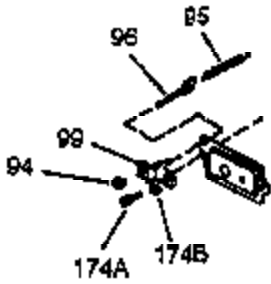

OPTIONAL MUFFLER
(QUIET)