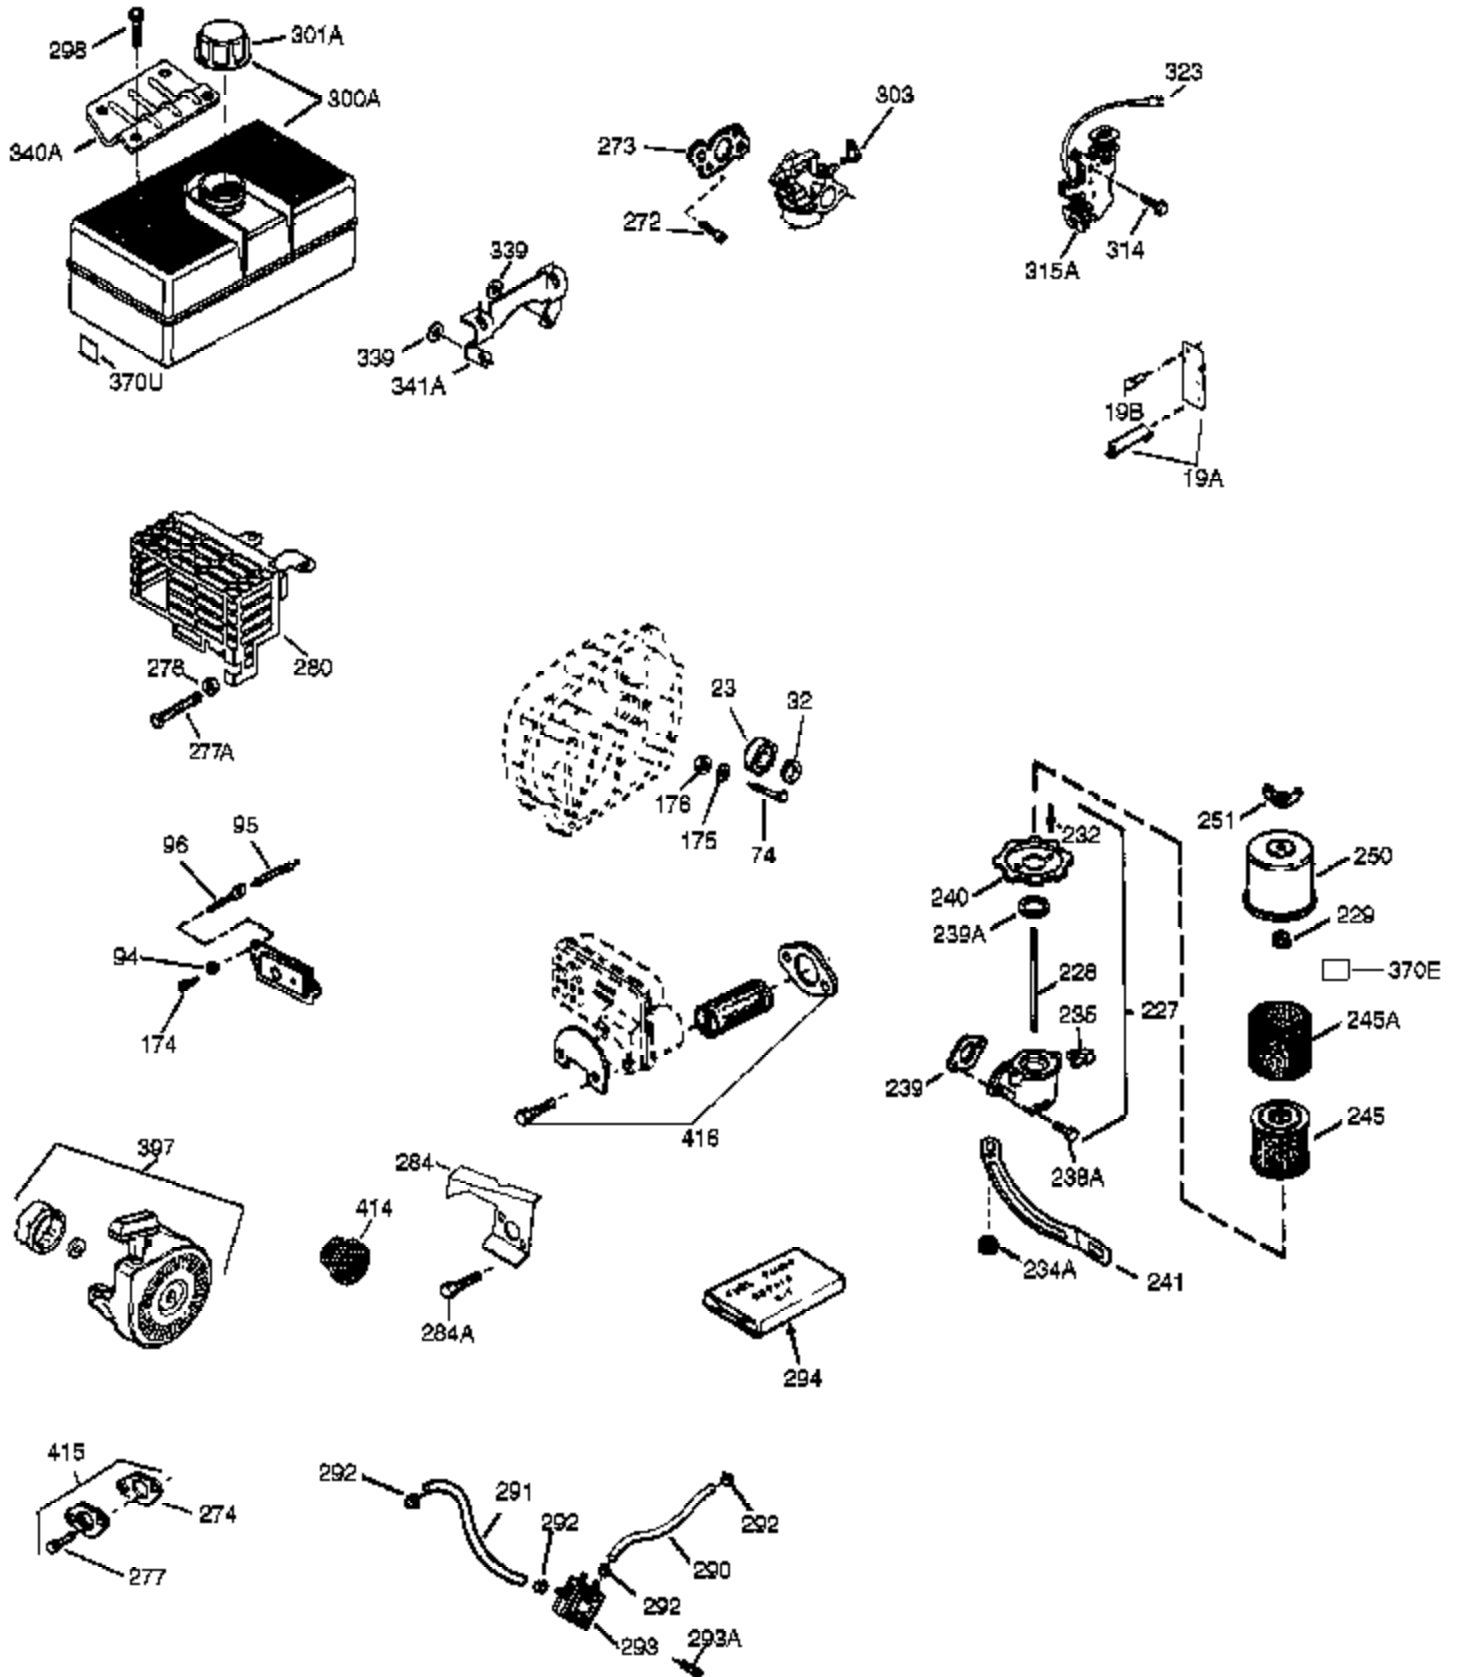

Ref #	Part Number	Qty	Description
174	650128	2	Screw, 10-24 x 1/2"
238	651081	2	Screw, 10-32 x 15/32"
239	27272A	1	* Air Cleaner Gasket
240	33266	1	Air Cleaner Body
245	33268	1	Air Cleaner Filter
250	33269A	1	Air Cleaner Cover
251	37444	1	Wing Nut, 1/4-20
277	650729	2	Screw, 5/16-18 x 3-3/16"
290	30705	1	Fuel Line
292	26460	2	Fuel Line Clamp
298	650665	2	Screw, 1/4-15 x 3/4"
311	35941	1	Oil Fill Plug (Incl. 312)