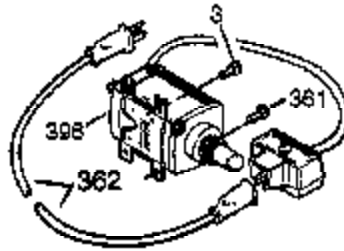

OPTIONAL 110-120 VOLT STARTER MOTOR KIT