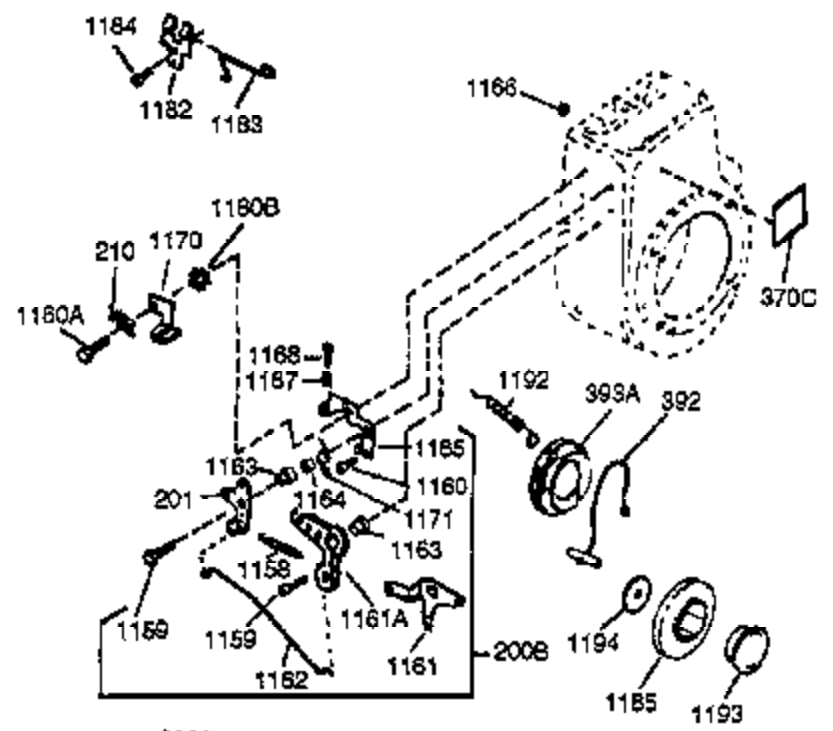

Ref #	Part Number	Qty	Description
37A	30322		Nut & Lockwasher, 8-32
129	650727		Screw, 5/16-18 x 1-3/4 (Use as required)
131	650737		Screw, 1/4-20 x 1/2" (Use as required)
131	650738		Screw, 1/4-20 x 5/8 (Use as required)
131A	650713		Screw, 5/16-18 x 5/8"
200B	730152		Control Bracket (Incl.1158-1171)(As required)
203	31342		Spring, Compression
204	650549		Screw, 5-40 x 7/16"
222A			Pop Rivet (Can be purchased locally)
227	730127		Air Cleaner Ass'y. (Incl. 238, 239, 242, 246, 250) (Use as required)
238	28820		Screw, 10-32 x 1/2"
239	27272A		* Gasket, Air cleaner
241	33266		Bracket, Air cleaner
242	33267		Bracket, Air cleaner
245	33268		Element, Air cleaner
250B	33269A		Cover, Air cleaner
251	650513		Nut, Wing 1/4-20
285A	33286		Hub & Screen Assy.
290	29774		Fuel Line (Braided 8-1/4")(21cm)(As required)
290	30962		Fuel Line (Braided 32")(80cm)(As required)
291	30705		Fuel Line (Braided 16")(40cm)(As required)
293	33715		Impulse Fuel Pump NOTE: 34385 and 33715 (WIP)pumps are replaced by 35813 and 35800 (WIP) pumps. The 33010 (3000 series) repair kit is still available. The 35791 repair kit is used with the 35813 and 35800 fuel pumps.
294	35791		Fuel Pump Repair Kit NOTE: 34385 and 33715 (WIP)pumps are replaced by 35813 and 35800 (WIP) pumps. The 33010 (3000 series) repair kit is still available. The 35791 repair kit is used with the 35813 and 35800 fuel pumps.
301A	410144B		Fuel Cap (White Plastic)(Standard) (Use as required) (1.5" I.D.)
301A	33032		Fuel Cap (Red Plastic) (Spurt Resistant, Low Profile) (Use as required) (1.5" I.D.)
301A	34210		Fuel Cap (Red Plastic) (Spurt Resistant, High Profile) (Use as required) (1.5" I.D.)
301A	35355		Fuel Cap (Red Plastic)(1.75" I.D.)
303	32958		Fitting, Fuel
306	29673		* Gasket, Oil filler
338A	31291		Plug, Cover
370	34346		Decal, Instruction
370	35274		Decal, Instruction
392	590343		Rope & Handle, Starter
421	730226		SAE 5W30 4-Cycle Engine Oil (Quart)
422	35824		Muffler Optional
1159	30312		Screw, 10-32 x 1/2"
1160	28820		Screw, 10-32 x 1/2"
1160	27070		Lockwasher
1185	33816		Hub & Screen Assy.