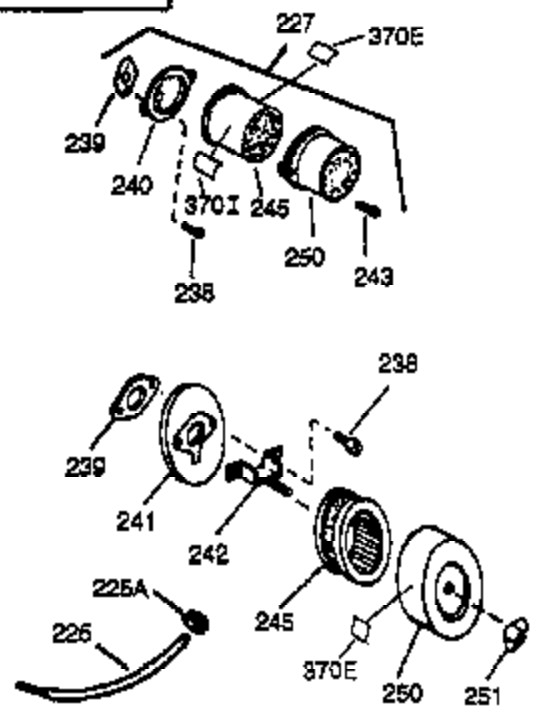

Ref #	Part Number	Qty	Description
37A	30322		Nut & Lockwasher, 8-32
129	650727		Screw, 5/16-18 x 1-3/4 (Use as required)
131	650737		Screw, 1/4-20 x 1/2" (Use as required)
131	650738		Screw, 1/4-20 x 5/8 (Use as required)
131A	650713		Screw, 5/16-18 x 5/8"
200B	730152		Control Bracket (Incl.1158-1171)(As required)
203	31342		Spring, Compression
204	650549		Screw, 5-40 x 7/16"
222A			Pop Rivet (Can be purchased locally)
227	730127		Air Cleaner Ass'y. (Incl. 238, 239, 242, 246, 250) (Use as required)
238	28820		Screw, 10-32 x 1/2"
239	27272A		* Gasket, Air cleaner
241	33266		Bracket, Air cleaner
242	33267		Bracket, Air cleaner
245	33268		Element, Air cleaner
250B	33269A		Cover, Air cleaner
251	650513		Nut, Wing 1/4-20
285A	33286		Hub & Screen Assy.
290	29774		Fuel Line (Braided 8-1/4")(21cm)(As required)
290	30962		Fuel Line (Braided 32")(80cm)(As required)
291	30705		Fuel Line (Braided 16")(40cm)(As required)
293	33715		Impulse Fuel Pump NOTE: 34385 and 33715 (WIP)pumps are replaced by 35813 and 35800 (WIP) pumps. The 33010 (3000 series) repair kit is still available. The 35791 repair kit is used with the 35813 and 35800 fuel pumps.
294	35791		Fuel Pump Repair Kit NOTE: 34385 and 33715 (WIP)pumps are replaced by 35813 and 35800 (WIP) pumps. The 33010 (3000 series) repair kit is still available. The 35791 repair kit is used with the 35813 and 35800 fuel pumps.
301A	410144B		Fuel Cap (White Plastic)(Standard) (Use as required) (1.5" I.D.)
301A	33032		Fuel Cap (Red Plastic) (Spurt Resistant, Low Profile) (Use as required) (1.5" I.D.)
301A	34210		Fuel Cap (Red Plastic) (Spurt Resistant, High Profile) (Use as required) (1.5" I.D.)
301A	35355		Fuel Cap (Red Plastic)(1.75" I.D.)
303	32958		Fitting, Fuel
306	29673		* Gasket, Oil filler
338A	31291		Plug, Cover
370	34346		Decal, Instruction
370	35274		Decal, Instruction
392	590343		Rope & Handle, Starter
421	730226		SAE 5W30 4-Cycle Engine Oil (Quart)
422	35824		Muffler Optional
1159	30312		Screw, 10-32 x 1/2"
1160	28820		Screw, 10-32 x 1/2"
1160	27070		Lockwasher
1185	33816		Hub & Screen Assy.