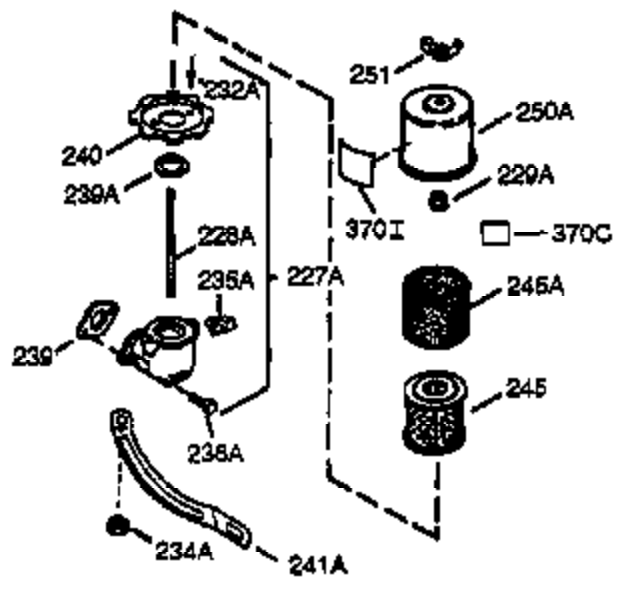

Ref #	Part Number	Qty	Description
37A	30322		Nut & Lockwasher, 8-32
129	650727		Screw, 5/16-18 x 1-3/4 (Use as required)
131	650737		Screw, 1/4-20 x 1/2" (Use as required)
131	650738		Screw, 1/4-20 x 5/8 (Use as required)
131A	650713		Screw, 5/16-18 x 5/8"
200B	730152		Control Bracket (Incl.1158-1171)(As required)
203	31342		Spring, Compression
204	650549		Screw, 5-40 x 7/16"
222A			Pop Rivet (Can be purchased locally)
227	730127		Air Cleaner Ass'y. (Incl. 238, 239, 242, 246, 250) (Use as required)
238	28820		Screw, 10-32 x 1/2"
239	27272A		* Gasket, Air cleaner
241	33266		Bracket, Air cleaner
242	33267		Bracket, Air cleaner
245	33268		Element, Air cleaner
250B	33269A		Cover, Air cleaner
251	650513		Nut, Wing 1/4-20
285A	33286		Hub & Screen Assy.
290	29774		Fuel Line (Braided 8-1/4")(21cm)(As required)
290	30962		Fuel Line (Braided 32")(80cm)(As required)
291	30705		Fuel Line (Braided 16")(40cm)(As required)
293	33715		Impulse Fuel Pump NOTE: 34385 and 33715 (WIP)pumps are replaced by 35813 and 35800 (WIP) pumps. The 33010 (3000 series) repair kit is still available. The 35791 repair kit is used with the 35813 and 35800 fuel pumps.
294	35791		Fuel Pump Repair Kit NOTE: 34385 and 33715 (WIP)pumps are replaced by 35813 and 35800 (WIP) pumps. The 33010 (3000 series) repair kit is still available. The 35791 repair kit is used with the 35813 and 35800 fuel pumps.
301A	410144B		Fuel Cap (White Plastic)(Standard) (Use as required) (1.5" I.D.)
301A	33032		Fuel Cap (Red Plastic) (Spurt Resistant, Low Profile) (Use as required) (1.5" I.D.)
301A	34210		Fuel Cap (Red Plastic) (Spurt Resistant, High Profile) (Use as required) (1.5" I.D.)
301A	35355		Fuel Cap (Red Plastic)(1.75" I.D.)
303	32958		Fitting, Fuel
306	29673		* Gasket, Oil filler
338A	31291		Plug, Cover
370	34346		Decal, Instruction
370	35274		Decal, Instruction
392	590343		Rope & Handle, Starter
421	730226		SAE 5W30 4-Cycle Engine Oil (Quart)
422	35824		Muffler Optional
1159	30312		Screw, 10-32 x 1/2"
1160	28820		Screw, 10-32 x 1/2"
1160	27070		Lockwasher
1185	33816		Hub & Screen Assy.