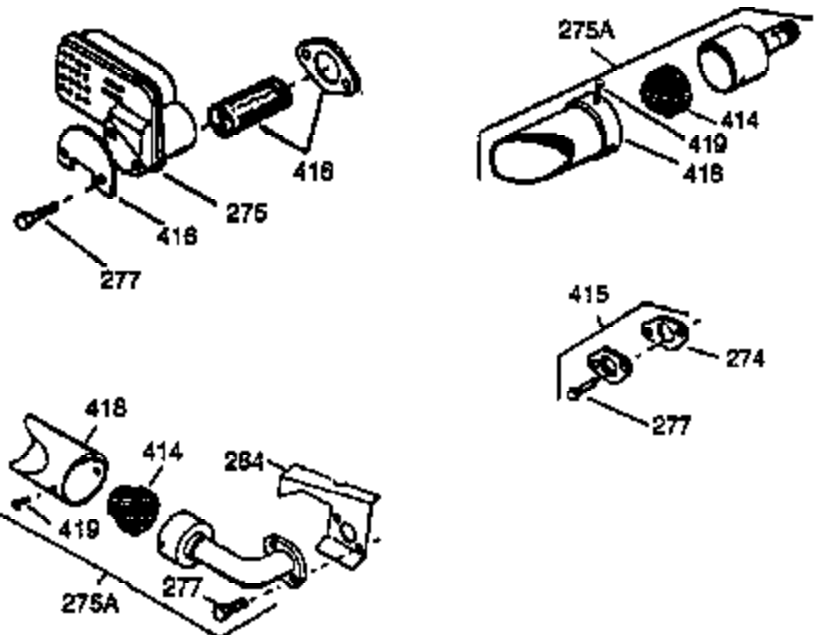

Ref #	Part Number	Qty	Description
37A	30322		Nut & Lockwasher, 8-32
129	650727		Screw, 5/16-18 x 1-3/4 (Use as required)
131A	650713		Screw, 5/16-18 x 5/8"
131	650737		Screw, 1/4-20 x 1/2" (Use as required)
131	650738		Screw, 1/4-20 x 5/8 (Use as required)
222A			Pop Rivet (Can be purchased locally)
250B	33269A		Cover, Air cleaner
274	35865		Gasket, Exhaust
275	33280A		Muffler
277	650729		Screw, 5/16-18 x 3-3/16" (Use as required)
277	651002		Screw, 5/16-18 x 4-1/4" (Use as required)
285A	33286		Hub & Screen Assy.
290	29774		Fuel Line (Braided 8-1/4")(21cm)(As required)
290	30962		Fuel Line (Braided 32")(80cm)(As required)
292	26460		Fuel Line Clamp (Use as required)
298	650665		Screw, 1/4-15 x 7/8"
300	34156A		Fuel Tank (Incl. 292 & 301) NOTE: These tanks were built with different size fuel inlet openings. Tanks with the 1-3/16" I.D. opening use fuel cap 34210. Tanks with the 1-1/2" I.D. opening use fuel cap 35355.
301A	410144B		Fuel Cap (White Plastic)(Standard) (Use as required) (1.5" I.D.)
301A	33032		Fuel Cap (Red Plastic) (Spurt Resistant, Low Profile) (Use as required) (1.5" I.D.)
301A	34210		Fuel Cap (Red Plastic) (Spurt Resistant, High Profile) (Use as required) (1.5" I.D.)
301A	35355		Fuel Cap (Red Plastic)(1.75" I.D.)
306	29673		* Gasket, Oil filler
338A	31291		Plug, Cover
341	34155		Bracket, Lower fuel tank mtg.
342	650561		Screw, 1/4-20 x 5/8"
414	33323		Opt.Muffler Screen (Mini-Bike application)
415	730130		Kit, Exhaust adapter (Incl. 274 & 277)
418	33700		Cover & Tube, Muffler (use as required)
419	650578		Screw, 8-18 x 3/8" (use as required)
421	730226		SAE 5W30 4-Cycle Engine Oil (Quart)
422	35824		Muffler Optional