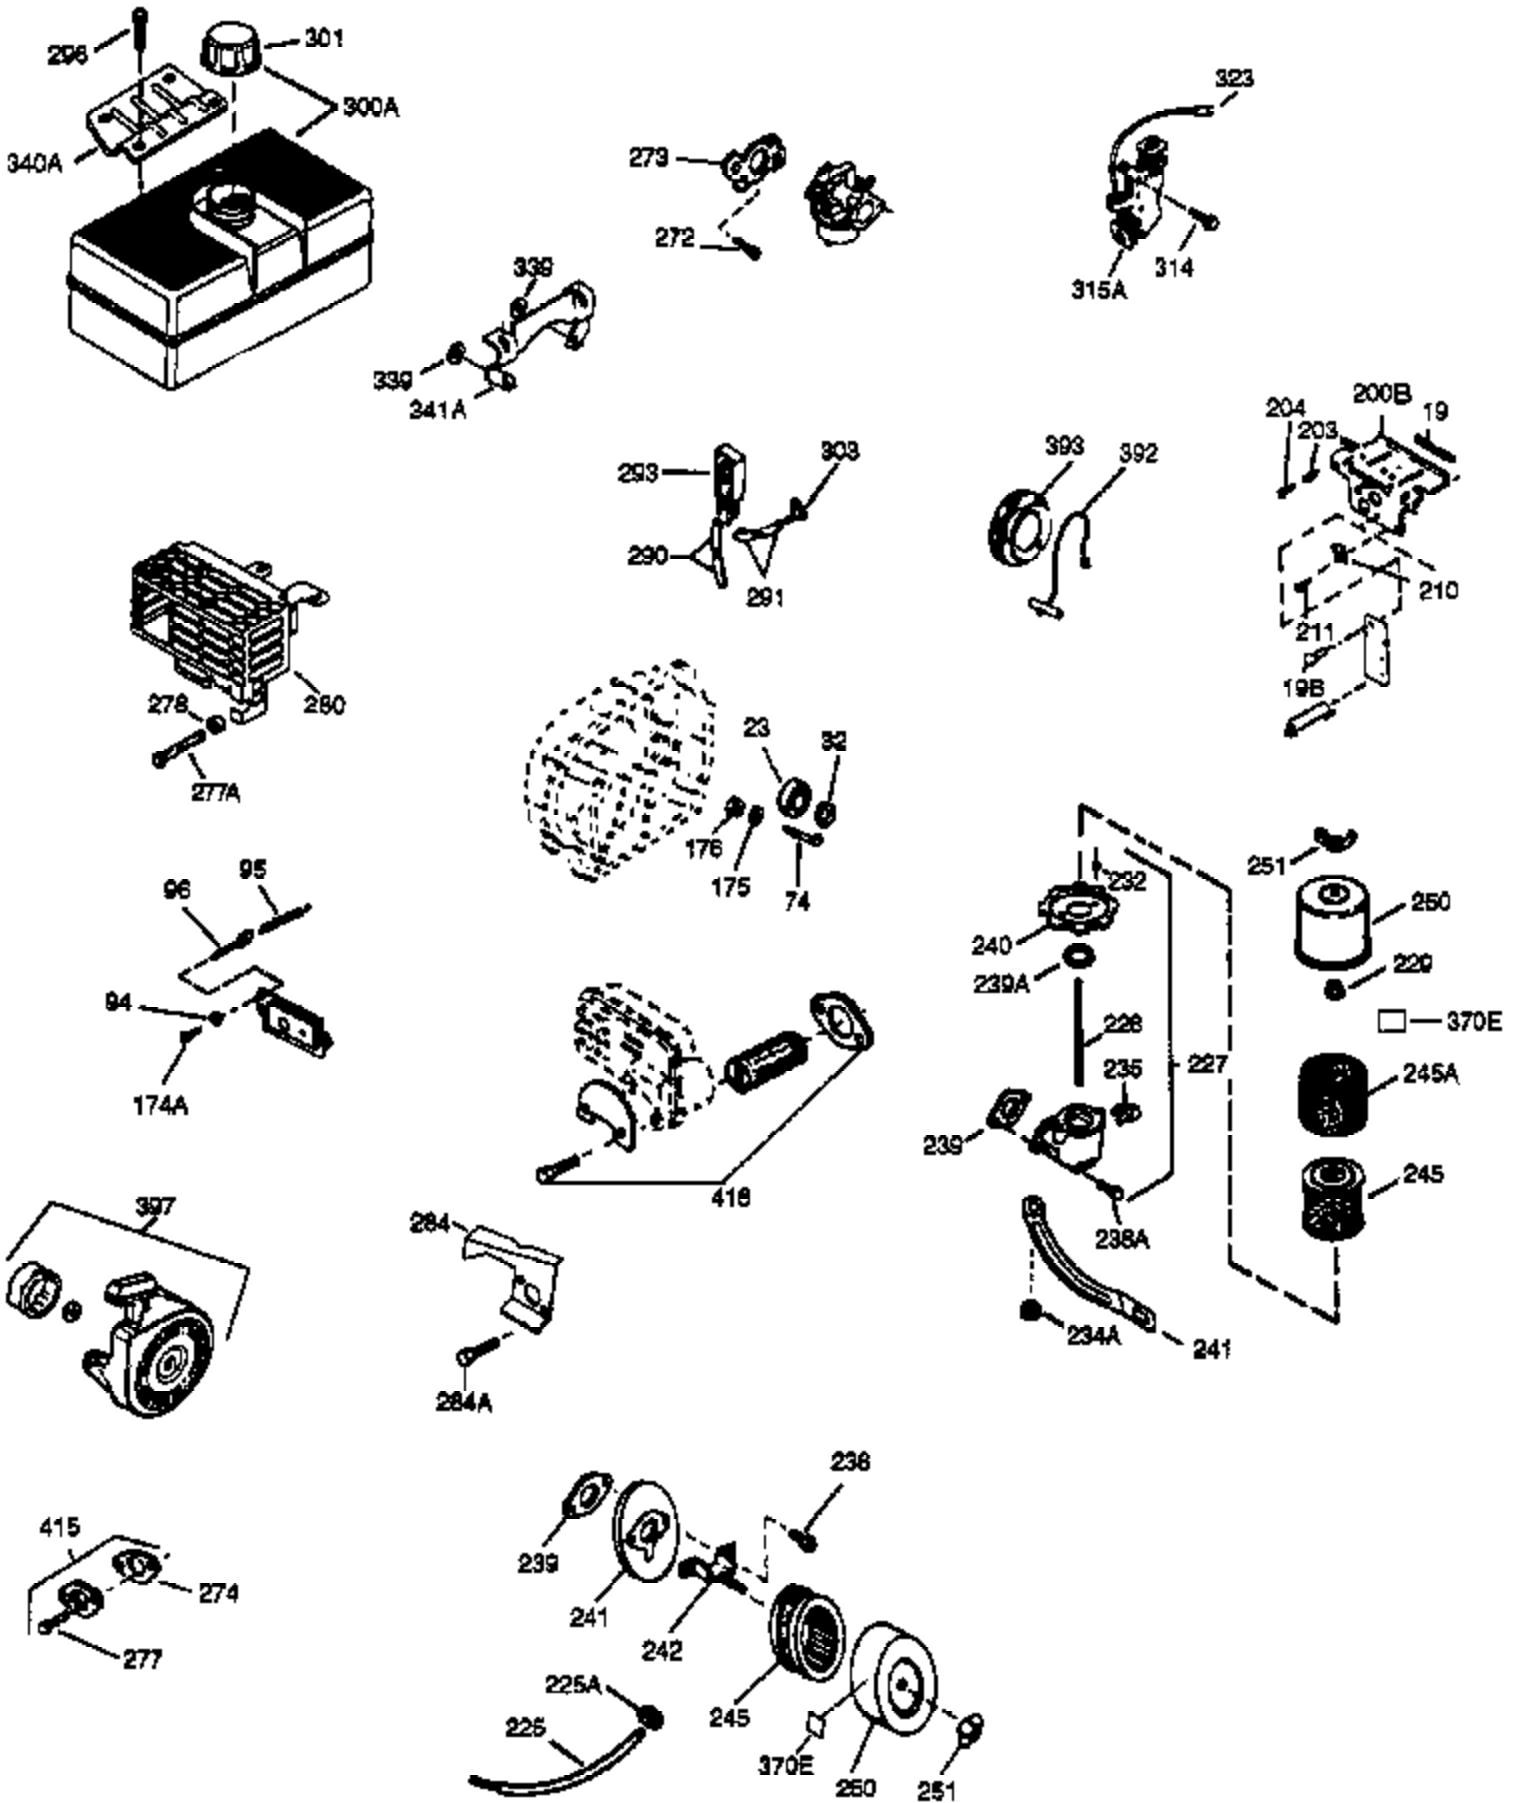

Ref #	Part Number	Qty	Description
342	650561		Screw, 1/4-20 x 5/8"
350	570682		Primer Assy.
351	32180C		Line, Primer
356	650168		Washer
364	33377		Bracket, Carburetor cover mtg.
365	650767		Screw, 8-32 x 27/64"
370D	34144		Decal, Primer
370C	34679		Decal, Choke
370	34346		Decal, Instruction
370	35274		Decal, Instruction
379	631021		Inlet Needle, Seat & Clip Assy.
380	632370		Carburetor (Incl. 184 & 379) (Refer to Division 5, Section A, page 200 for breakdown or Fiche18B, Grid E-13)
390	590630		Rewind Starter (Refer to Division 5, Section C, page 30 for breakdown or Fiche 18B, Grid G-1)
400	33279G		* Gasket Set (Incl. items marked *)
414	33323		Opt.Muffler Screen (Mini-Bike applica tion)
418	33700		Cover & Tube, Muffler (use as require d)
419	650578		Screw, 8-18 x 3/8" (use as required)
420	730225		SAE 30 4-Cycle Engine Oil (Quart)
421	730226		SAE 5W30 4-Cycle Engine Oil (Quart)
422	35824		Muffler Optional
1159	30312		Screw, 10-32 x 1/2"
1160	28820		Screw, 10-32 x 1/2"
1160	27070		Lockwasher
1185	33816		Hub & Screen Assy.