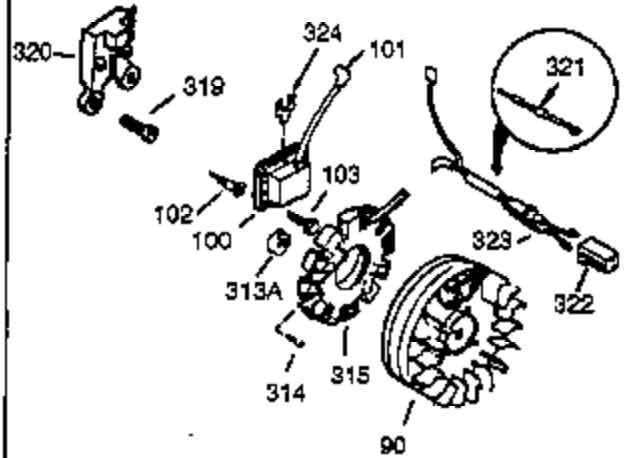

OPTIONAL MUFFLER
(QUIET)