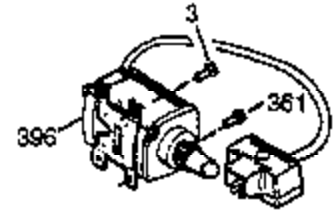

OPTIONAL 110-120 VOLT
STARTER MOTOR KIT