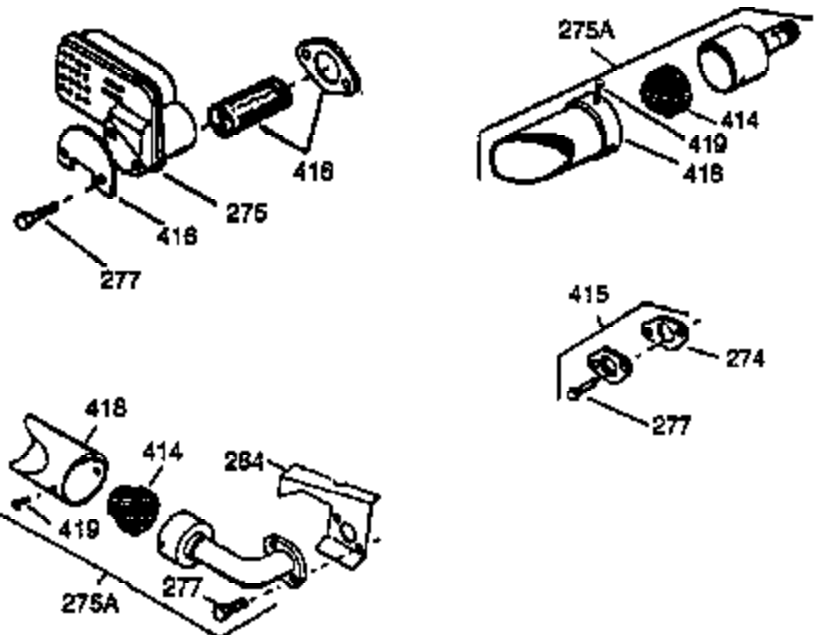

Ref #	Part Number	Qty	Description
37A	30322		Nut & Lockwasher, 8-32
129	650727		Screw, 5/16-18 x 1-3/4 (Use as required)
131A	650713		Screw, 5/16-18 x 5/8"
131	650737		Screw, 1/4-20 x 1/2" (Use as required)
131	650738		Screw, 1/4-20 x 5/8 (Use as required)
222A			Pop Rivet (Can be purchased locally)
250B	33269A		Cover, Air cleaner
274	35865		Gasket, Exhaust
275	33280A		Muffler
277	650729		Screw, 5/16-18 x 3-3/16" (Use as required)
277	651002		Screw, 5/16-18 x 4-1/4" (Use as required)
285A	33662		Hub & Screen Assy.
290	29774		Fuel Line (Braided 8-1/4")(21cm)(As required)
290	30962		Fuel Line (Braided 32")(80cm)(As required)
292	26460		Fuel Line Clamp (Use as required)
298	650665		Screw, 1/4-15 x 7/8"
300	34156A		Fuel Tank (Incl. 292 & 301) NOTE: These tanks were built with different size fuel inlet openings. Tanks with the 1-3/16" I.D. opening use fuel cap 34210. Tanks with the 1-1/2" I.D. opening use fuel cap 35355.
301A	410144B		Fuel Cap (White Plastic)(Standard) (Use as required) (1.5" I.D.)
301A	33032		Fuel Cap (Red Plastic) (Spurt Resistant, Low Profile) (Use as required) (1.5" I.D.)
301A	34210		Fuel Cap (Red Plastic) (Spurt Resistant, High Profile) (Use as required) (1.5" I.D.)
301A	35355		Fuel Cap (Red Plastic)(1.75" I.D.)
306	29673		* Gasket, Oil filler
338A	31291		Plug, Cover
341	34155		Bracket, Lower fuel tank mtg.
342	650561		Screw, 1/4-20 x 5/8"
414	33323		Opt.Muffler Screen (Mini-Bike application)
415	730130		Kit, Exhaust adapter (Incl. 274 & 277)
418	33700		Cover & Tube, Muffler (use as required)
419	650578		Screw, 8-18 x 3/8" (use as required)
421	730226		SAE 5W30 4-Cycle Engine Oil (Quart)
422	35824		Muffler Optional