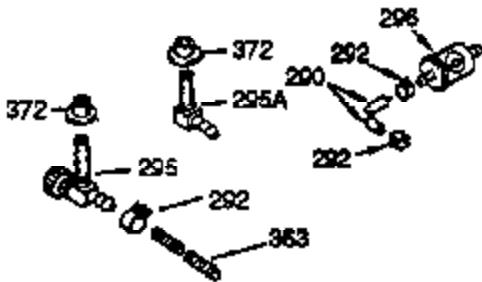

Ref #	Part Number	Qty	Description
37A	30322		Nut & Lockwasher, 8-32
129	650727		Screw, 5/16-18 x 1-3/4 (Use as required)
131	650737		Screw, 1/4-20 x 1/2" (Use as required)
131	650738		Screw, 1/4-20 x 5/8 (Use as required)
131A	650713		Screw, 5/16-18 x 5/8"
222A			Pop Rivet (Can be purchased locally)
250B	33269A		Cover, Air cleaner
274	35865		Gasket, Exhaust
275	33280A		Muffler
277	650729		Screw, 5/16-18 x 3-3/16" (Use as required)
277	651002		Screw, 5/16-18 x 4-1/4" (Use as required)
285A	33662		Hub & Screen Assy.
290	29774		Fuel Line (Braided 8-1/4")(21cm)(As required)
290	30962		Fuel Line (Braided 32")(80cm)(As required)
292	26460		Fuel Line Clamp (Use as required)
298	650665		Screw, 1/4-15 x 7/8"
300	34156A		Fuel Tank (Incl. 292 & 301) NOTE: These tanks were built with different size fuel inlet openings. Tanks with the 1-3/16" I.D. opening use fuel cap 34210. Tanks with the 1-1/2" I.D. opening use fuel cap 35355.
301A	410144B		Fuel Cap (White Plastic)(Standard) (Use as required) (1.5" I.D.)
301A	33032		Fuel Cap (Red Plastic) (Spurt Resistant, Low Profile) (Use as required) (1.5" I.D.)
301A	34210		Fuel Cap (Red Plastic) (Spurt Resistant, High Profile) (Use as required) (1.5" I.D.)
301A	35355		Fuel Cap (Red Plastic)(1.75" I.D.)
306	29673		* Gasket, Oil filler
310B	35941		Dipstick (Incl. 306)
338A	31291		Plug, Cover
341	34155		Bracket, Lower fuel tank mtg.
342	650561		Screw, 1/4-20 x 5/8"
414	33323		Opt.Muffler Screen (Mini-Bike application)
415	730130		Kit, Exhaust adapter (Incl. 274 & 277)
418	33700		Cover & Tube, Muffler (use as required)
419	650578		Screw, 8-18 x 3/8" (use as required)
421	730226		SAE 5W30 4-Cycle Engine Oil (Quart)
422	35824		Muffler Optional