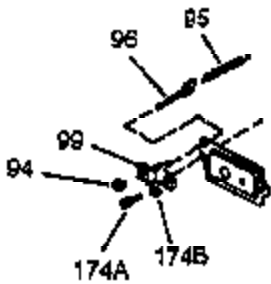

OPTIONAL MUFFLER
(QUIET)