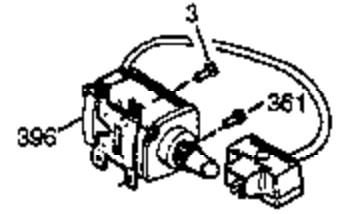

OPTIONAL 110-120 VOLT
STARTER MOTOR KIT