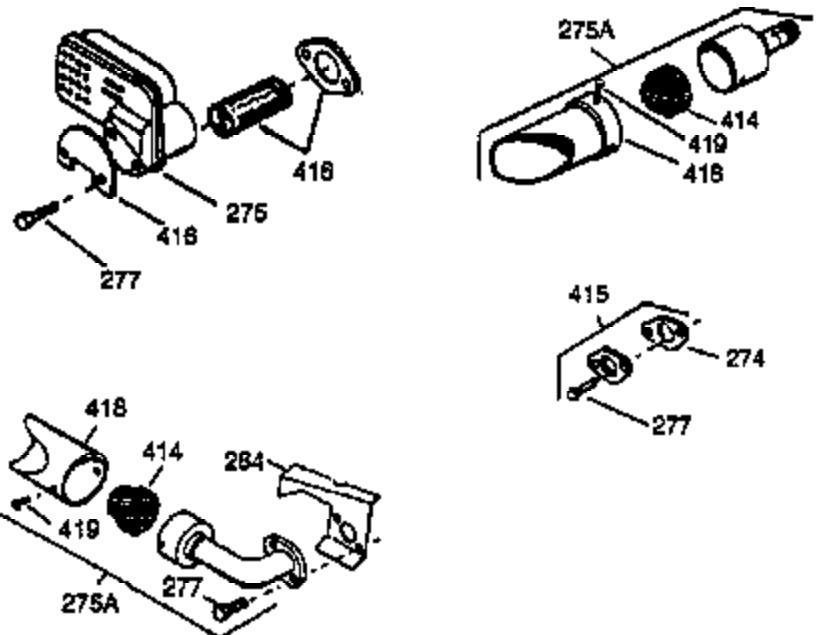

Ref #	Part Number	Qty	Description
37A	30322		Nut & Lockwasher, 8-32
129	650727		Screw, 5/16-18 x 1-3/4 (Use as required)
131	650737		Screw, 1/4-20 x 1/2" (Use as required)
131	650738		Screw, 1/4-20 x 5/8 (Use as required)
131A	650713		Screw, 5/16-18 x 5/8"
222A			Pop Rivet (Can be purchased locally)
250B	33269A		Cover, Air cleaner
274	35865		Gasket, Exhaust
275	33280A		Muffler
277	650729		Screw, 5/16-18 x 3-3/16" (Use as required)
277	651002		Screw, 5/16-18 x 4-1/4" (Use as required)
285A	33662		Hub & Screen Assy.
290	29774		Fuel Line (Braided 8-1/4")(21cm)(As required)
290	30962		Fuel Line (Braided 32")(80cm)(As required)
292	26460		Fuel Line Clamp (Use as required)
298	650665		Screw, 1/4-15 x 7/8"
300	34156A		Fuel Tank (Incl. 292 & 301) NOTE: These tanks were built with different size fuel inlet openings. Tanks with the 1-3/16" I.D. opening use fuel cap 34210. Tanks with the 1-1/2" I.D. opening use fuel cap 35355.
301A	410144B		Fuel Cap (White Plastic)(Standard) (Use as required) (1.5" I.D.)
301A	33032		Fuel Cap (Red Plastic) (Spurt Resistant, Low Profile) (Use as required) (1.5" I.D.)
301A	34210		Fuel Cap (Red Plastic) (Spurt Resistant, High Profile) (Use as required) (1.5" I.D.)
301A	35355		Fuel Cap (Red Plastic)(1.75" I.D.)
306	29673		* Gasket, Oil filler
310B	35941		Dipstick (Incl. 306)
338A	31291		Plug, Cover
341	34155		Bracket, Lower fuel tank mtg.
342	650561		Screw, 1/4-20 x 5/8"
414	33323		Opt.Muffler Screen (Mini-Bike application)
415	730130		Kit, Exhaust adapter (Incl. 274 & 277)
418	33700		Cover & Tube, Muffler (use as required)
419	650578		Screw, 8-18 x 3/8" (use as required)
421	730226		SAE 5W30 4-Cycle Engine Oil (Quart)
422	35824		Muffler Optional