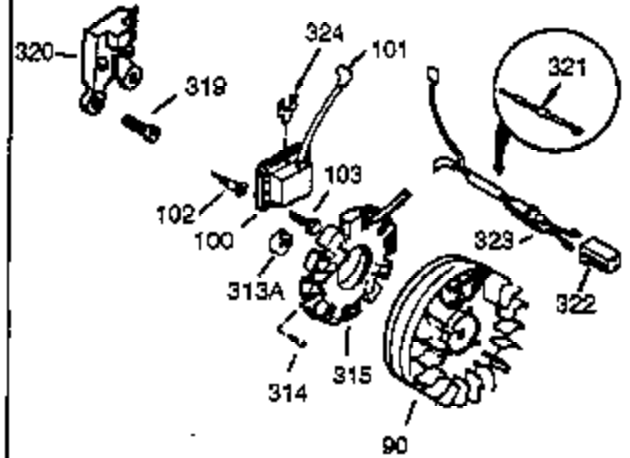

OPTIONAL MUFFLER
(QUIET)