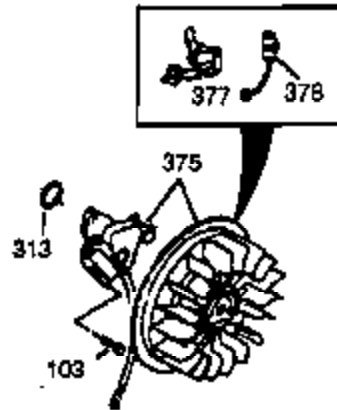

OPTIONAL MUFFLER
(QUIET)