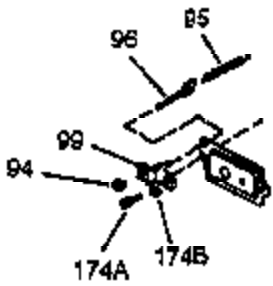

OPTIONAL MUFFLER
(QUIET)