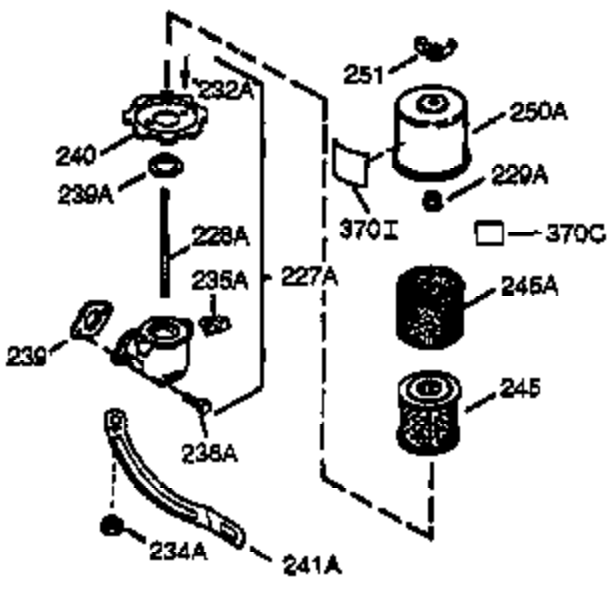

Ref #	Part Number	Qty	Description
37A	30322		Nut & Lockwasher, 8-32
129	650727		Screw, 5/16-18 x 1-3/4 (Use as required)
131	650737		Screw, 1/4-20 x 1/2" (Use as required)
131	650738		Screw, 1/4-20 x 5/8 (Use as required)
131A	650713		Screw, 5/16-18 x 5/8"
200A	33461A		Control Bracket (Incl. 19, 203, 204 & 206)
200B	730152		Control Bracket (Incl.1158-1171)(As req.)
203	31342		Spring, Compression
204	650549		Screw, 5-40 x 7/16"
210	27793		Clip, Conduit
211	28942		Screw, 10-32 x 3/8"
222A			Pop Rivet (Can be purchased locally)
227	730127		Air Cleaner Ass'y. (Incl. 238, 239, 242, 246, 250) (Use as required)
285A	33662		Hub & Screen Assy.
290	29774		Fuel Line (Braided 8-1/4")(21cm)(As required)
290	30962		Fuel Line (Braided 3/2")(80cm)(As required)
291	30705		Fuel Line (Braided 1/2")(40cm)(As required)
293	33715		Impulse Fuel Pump NOTE: 34385 and 33715 (WIP)pumps are replaced by 35813 and 35800 (WIP) pumps. The 33010 (3000 series) repair kit is still available. The 35791 repair kit is used with the 35813 and 35800 fuel pumps.
294	35791		Fuel Pump Repair Kit NOTE: 34385 and 33715 (WIP)pumps are replaced by 35813 and 35800 (WIP) pumps. The 33010 (3000 series) repair kit is still available. The 35791 repair kit is used with the 35813 and 35800 fuel pumps.
301A	410144B		Fuel Cap (White Plastic)(Standard) (Use as required) (1.5" I.D.)
301A	33032		Fuel Cap (Red Plastic) (Spurt Resistant, Low Profile) (Use as required) (1.5" I.D.)
301A	34210		Fuel Cap (Red Plastic) (Spurt Resistant, High Profile) (Use as required) (1.5" I.D.)
301A	35355		Fuel Cap (Red Plastic)(1.75" I.D.)
303	32958		Fitting, Fuel
306	29673		* Gasket, Oil filler
336	650765		Screw, 10-32 x 1/2"
337	34140		Cover, Carburetor
338A	31291		Plug, Cover
364	33377		Bracket, Carburetor cover mtg.
365	650767		Screw, 8-32 x 27/64"
370	34346		Decal, Instruction
370	35274		Decal, Instruction
370C	34415		Decal, Choke
370D	34144		Decal, Primer
421	730226		SAE 5W30 4-Cycle Engine Oil (Quart)
422	35824		Muffler Optional
1158	33374		Spring Extension
1159	30312		Screw, 10-32 x 1/2"
1160	28820		Screw, 10-32 x 1/2"
1160	27070		Lockwasher
1182	34138		Bracket, Choke wire
1183	34139		Control, Choke wire
1184	650257		Screw, 8-32 x 5/16"
1185	33816		Hub & Screen Assy.