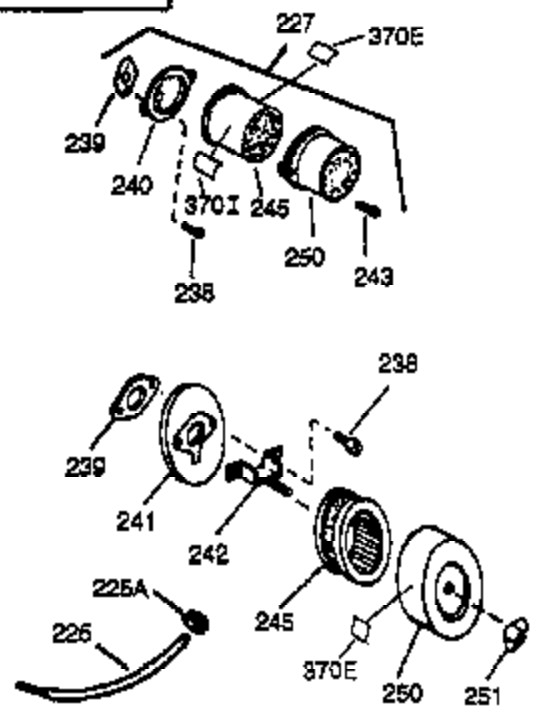

Ref #	Part Number	Qty	Description
37A	30322		Nut & Lockwasher, 8-32
129	650727		Screw, 5/16-18 x 1-3/4 (Use as required)
131	650737		Screw, 1/4-20 x 1/2" (Use as required)
131	650738		Screw, 1/4-20 x 5/8 (Use as required)
131A	650713		Screw, 5/16-18 x 5/8"
200A	33461A		Control Bracket (Incl. 19, 203, 204 & 206)
200B	730152		Control Bracket (Incl.1158-1171)(As req.)
203	31342		Spring, Compression
204	650549		Screw, 5-40 x 7/16"
210	27793		Clip, Conduit
211	28942		Screw, 10-32 x 3/8"
222A			Pop Rivet (Can be purchased locally)
227	730127		Air Cleaner Ass'y. (Incl. 238, 239, 242, 246, 250) (Use as required)
285A	33662		Hub & Screen Assy.
290	29774		Fuel Line (Braided 8-1/4")(21cm)(As required)
290	30962		Fuel Line (Braided 3/2")(80cm)(As required)
291	30705		Fuel Line (Braided 1/2")(40cm)(As required)
293	33715		Impulse Fuel Pump NOTE: 34385 and 33715 (WIP)pumps are replaced by 35813 and 35800 (WIP) pumps. The 33010 (3000 series) repair kit is still available. The 35791 repair kit is used with the 35813 and 35800 fuel pumps.
294	35791		Fuel Pump Repair Kit NOTE: 34385 and 33715 (WIP)pumps are replaced by 35813 and 35800 (WIP) pumps. The 33010 (3000 series) repair kit is still available. The 35791 repair kit is used with the 35813 and 35800 fuel pumps.
301A	410144B		Fuel Cap (White Plastic)(Standard) (Use as required) (1.5" I.D.)
301A	33032		Fuel Cap (Red Plastic) (Spurt Resistant, Low Profile) (Use as required) (1.5" I.D.)
301A	34210		Fuel Cap (Red Plastic) (Spurt Resistant, High Profile) (Use as required) (1.5" I.D.)
301A	35355		Fuel Cap (Red Plastic)(1.75" I.D.)
303	32958		Fitting, Fuel
306	29673		* Gasket, Oil filler
336	650765		Screw, 10-32 x 1/2"
337	34140		Cover, Carburetor
338A	31291		Plug, Cover
364	33377		Bracket, Carburetor cover mtg.
365	650767		Screw, 8-32 x 27/64"
370	34346		Decal, Instruction
370	35274		Decal, Instruction
370C	34415		Decal, Choke
370D	34144		Decal, Primer
421	730226		SAE 5W30 4-Cycle Engine Oil (Quart)
422	35824		Muffler Optional
1158	33374		Spring Extension
1159	30312		Screw, 10-32 x 1/2"
1160	28820		Screw, 10-32 x 1/2"
1160	27070		Lockwasher
1182	34138		Bracket, Choke wire
1183	34139		Control, Choke wire
1184	650257		Screw, 8-32 x 5/16"
1185	33816		Hub & Screen Assy.