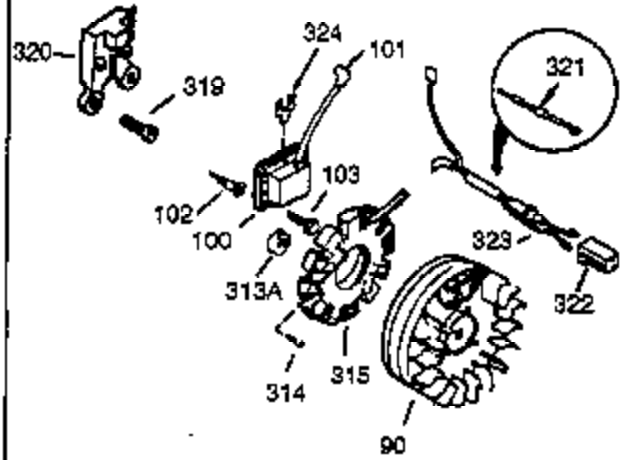

OPTIONAL MUFFLER
(QUIET)