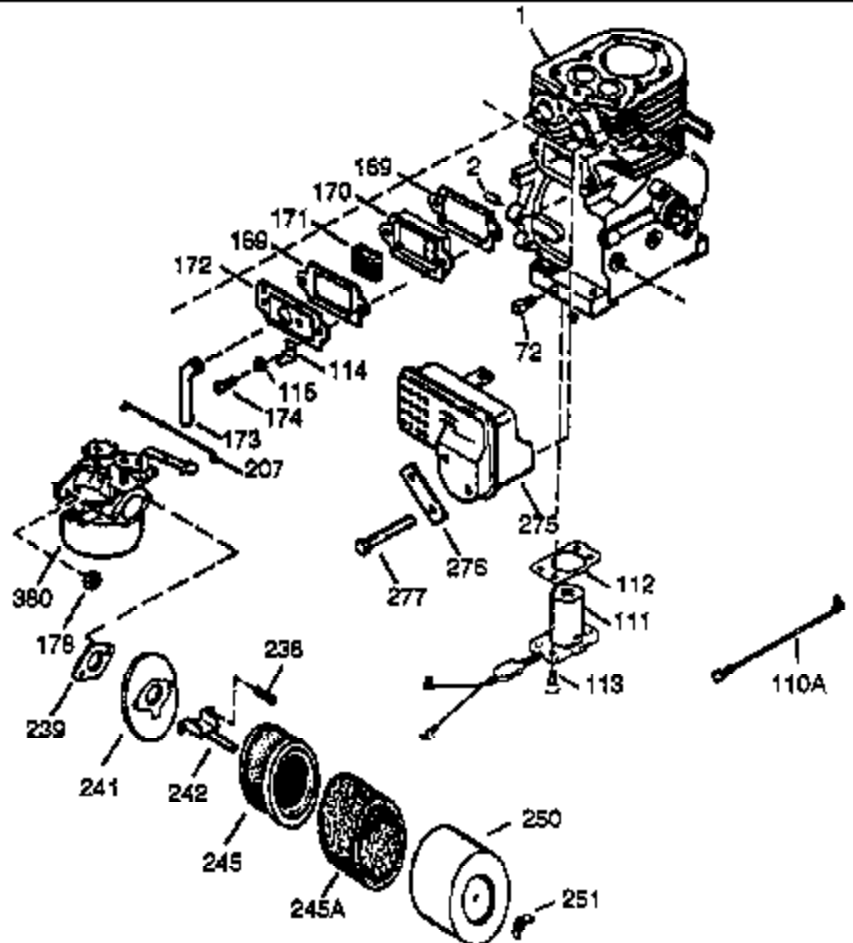

OPTIONAL MUFFLER
(QUIET)