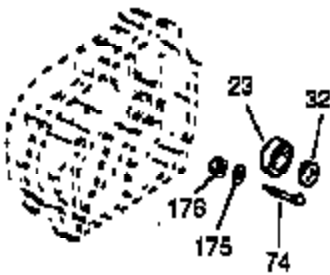

OPTIONAL MUFFLER
(QUIET)