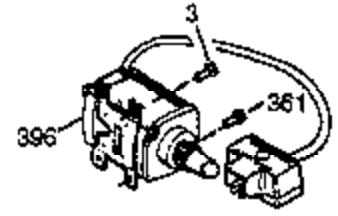

OPTIONAL 110-120 VOLT
STARTER MOTOR KIT