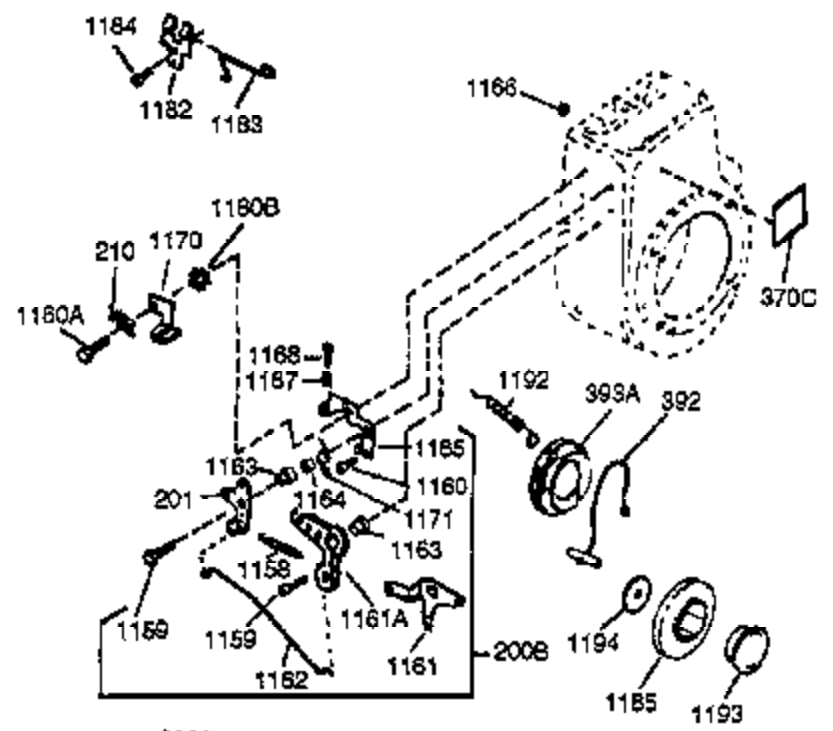

Ref #	Part Number	Qty	Description
37A	30322		Nut & Lockwasher, 8-32
129	650727		Screw, 5/16-18 x 1-3/4 (Use as required)
131	650737		Screw, 1/4-20 x 1/2" (Use as required)
131	650738		Screw, 1/4-20 x 5/8 (Use as required)
131A	650713		Screw, 5/16-18 x 5/8"
200A	33461A		Control Bracket (Incl. 19, 203, 204 & 206)
200B	730152		Control Bracket (Incl.1158-1171)(As req.)
203	31342		Spring, Compression
204	650549		Screw, 5-40 x 7/16"
210	27793		Clip, Conduit
211	28942		Screw, 10-32 x 3/8"
222A			Pop Rivet (Can be purchased locally)
227	730127		Air Cleaner Ass'y. (Incl. 238, 239, 242, 246, 250) (Use as required)
285A	33662		Hub & Screen Assy.
290	29774		Fuel Line (Braided 8-1/4")(21cm)(As required)
290	30962		Fuel Line (Braided 3/2")(80cm)(As required)
291	30705		Fuel Line (Braided 1/2")(40cm)(As required)
293	33715		Impulse Fuel Pump NOTE: 34385 and 33715 (WIP)pumps are replaced by 35813 and 35800 (WIP) pumps. The 33010 (3000 series) repair kit is still available. The 35791 repair kit is used with the 35813 and 35800 fuel pumps.
294	35791		Fuel Pump Repair Kit NOTE: 34385 and 33715 (WIP)pumps are replaced by 35813 and 35800 (WIP) pumps. The 33010 (3000 series) repair kit is still available. The 35791 repair kit is used with the 35813 and 35800 fuel pumps.
301A	410144B		Fuel Cap (White Plastic)(Standard) (Use as required) (1.5" I.D.)
301A	33032		Fuel Cap (Red Plastic) (Spurt Resistant, Low Profile) (Use as required) (1.5" I.D.)
301A	34210		Fuel Cap (Red Plastic) (Spurt Resistant, High Profile) (Use as required) (1.5" I.D.)
301A	35355		Fuel Cap (Red Plastic)(1.75" I.D.)
303	32958		Fitting, Fuel
306	29673		* Gasket, Oil filler
336	650765		Screw, 10-32 x 1/2"
337	34140		Cover, Carburetor
338A	31291		Plug, Cover
364	33377		Bracket, Carburetor cover mtg.
365	650767		Screw, 8-32 x 27/64"
370	34346		Decal, Instruction
370	35274		Decal, Instruction
370C	34415		Decal, Choke
370D	34144		Decal, Primer
421	730226		SAE 5W30 4-Cycle Engine Oil (Quart)
422	35824		Muffler Optional
1158	33374		Spring Extension
1159	30312		Screw, 10-32 x 1/2"
1160	28820		Screw, 10-32 x 1/2"
1160	27070		Lockwasher
1182	34138		Bracket, Choke wire
1183	34139		Control, Choke wire
1184	650257		Screw, 8-32 x 5/16"
1185	33816		Hub & Screen Assy.