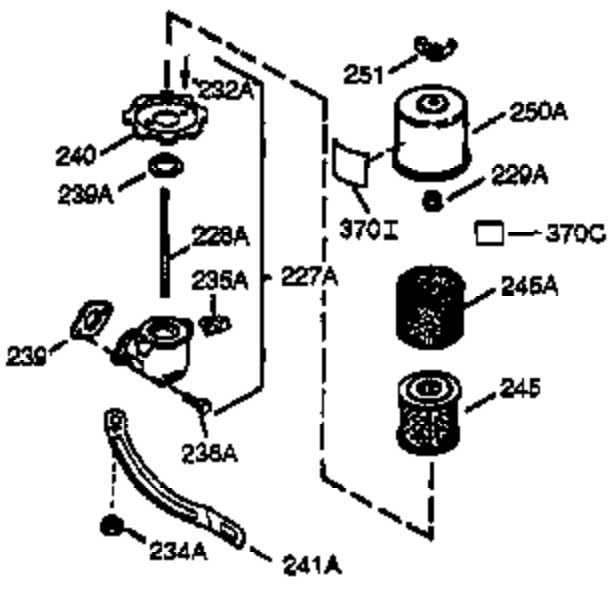

Ref #	Part Number	Qty	Description
37A	30322		Nut & Lockwasher, 8-32
129	650727		Screw, 5/16-18 x 1-3/4 (Use as required)
131	650737		Screw, 1/4-20 x 1/2" (Use as required)
131	650738		Screw, 1/4-20 x 5/8 (Use as required)
131A	650713		Screw, 5/16-18 x 5/8"
200A	34101A		Control Bracket (Incl. 19, 203, 204 & 206)
200B	730152		Control Bracket (Incl.1158-1171)(As required)
203	31342		Spring, Compression
204	650549		Screw, 5-40 x 7/16"
210	27793		Clip, Conduit
211	28942		Screw, 10-32 x 3/8"
222A			Pop Rivet (Can be purchased locally)
227	730127		Air Cleaner Ass'y. (Incl. 238, 239, 242, 246, 250) (Use as required)
285A	33662		Hub & Screen Assy.
290	29774		Fuel Line (Braided 8-1/4")(21cm)(As required)
290	30962		Fuel Line (Braided 3/2")(80cm)(As required)
291	30705		Fuel Line (Braided 1/2")(40cm)(As required)
293	33715		Impulse Fuel Pump NOTE: 34385 and 33715 (WIP)pumps are replaced by 35813 and 35800 (WIP) pumps. The 33010 (3000 series) repair kit is still available. The 35791 repair kit is used with the 35813 and 35800 fuel pumps.
294	35791		Fuel Pump Repair Kit NOTE: 34385 and 33715 (WIP)pumps are replaced by 35813 and 35800 (WIP) pumps. The 33010 (3000 series) repair kit is still available. The 35791 repair kit is used with the 35813 and 35800 fuel pumps.
301A	410144B		Fuel Cap (White Plastic)(Standard) (Use as required) (1.5" I.D.)
301A	33032		Fuel Cap (Red Plastic) (Spurt Resistant, Low Profile) (Use as required) (1.5" I.D.)
301A	34210		Fuel Cap (Red Plastic) (Spurt Resistant, High Profile) (Use as required) (1.5" I.D.)
301A	35355		Fuel Cap (Red Plastic)(1.75" I.D.)
303	32958		Fitting, Fuel
306	29673		* Gasket, Oil filler
336	650765		Screw, 10-32 x 1/2"
337	34140		Cover, Carburetor
338A	31291		Plug, Cover
364	33377		Bracket, Carburetor cover mtg.
365	650767		Screw, 8-32 x 27/64"
370	34346		Decal, Instruction
370	35274		Decal, Instruction
370C	34415		Decal, Choke
370D	34144		Decal, Primer
370E	34414		Decal, Warning
421	730226		SAE 5W30 4-Cycle Engine Oil (Quart)
422	35824		Muffler Optional
1158	33374		Spring Extension
1159	30312		Screw, 10-32 x 1/2"
1160	28820		Screw, 10-32 x 1/2"
1160	27070		Lockwasher
1182	34138		Bracket, Choke wire
1183	34139		Control, Choke wire
1184	650257		Screw, 8-32 x 5/16"
1185	33816		Hub & Screen Assy.