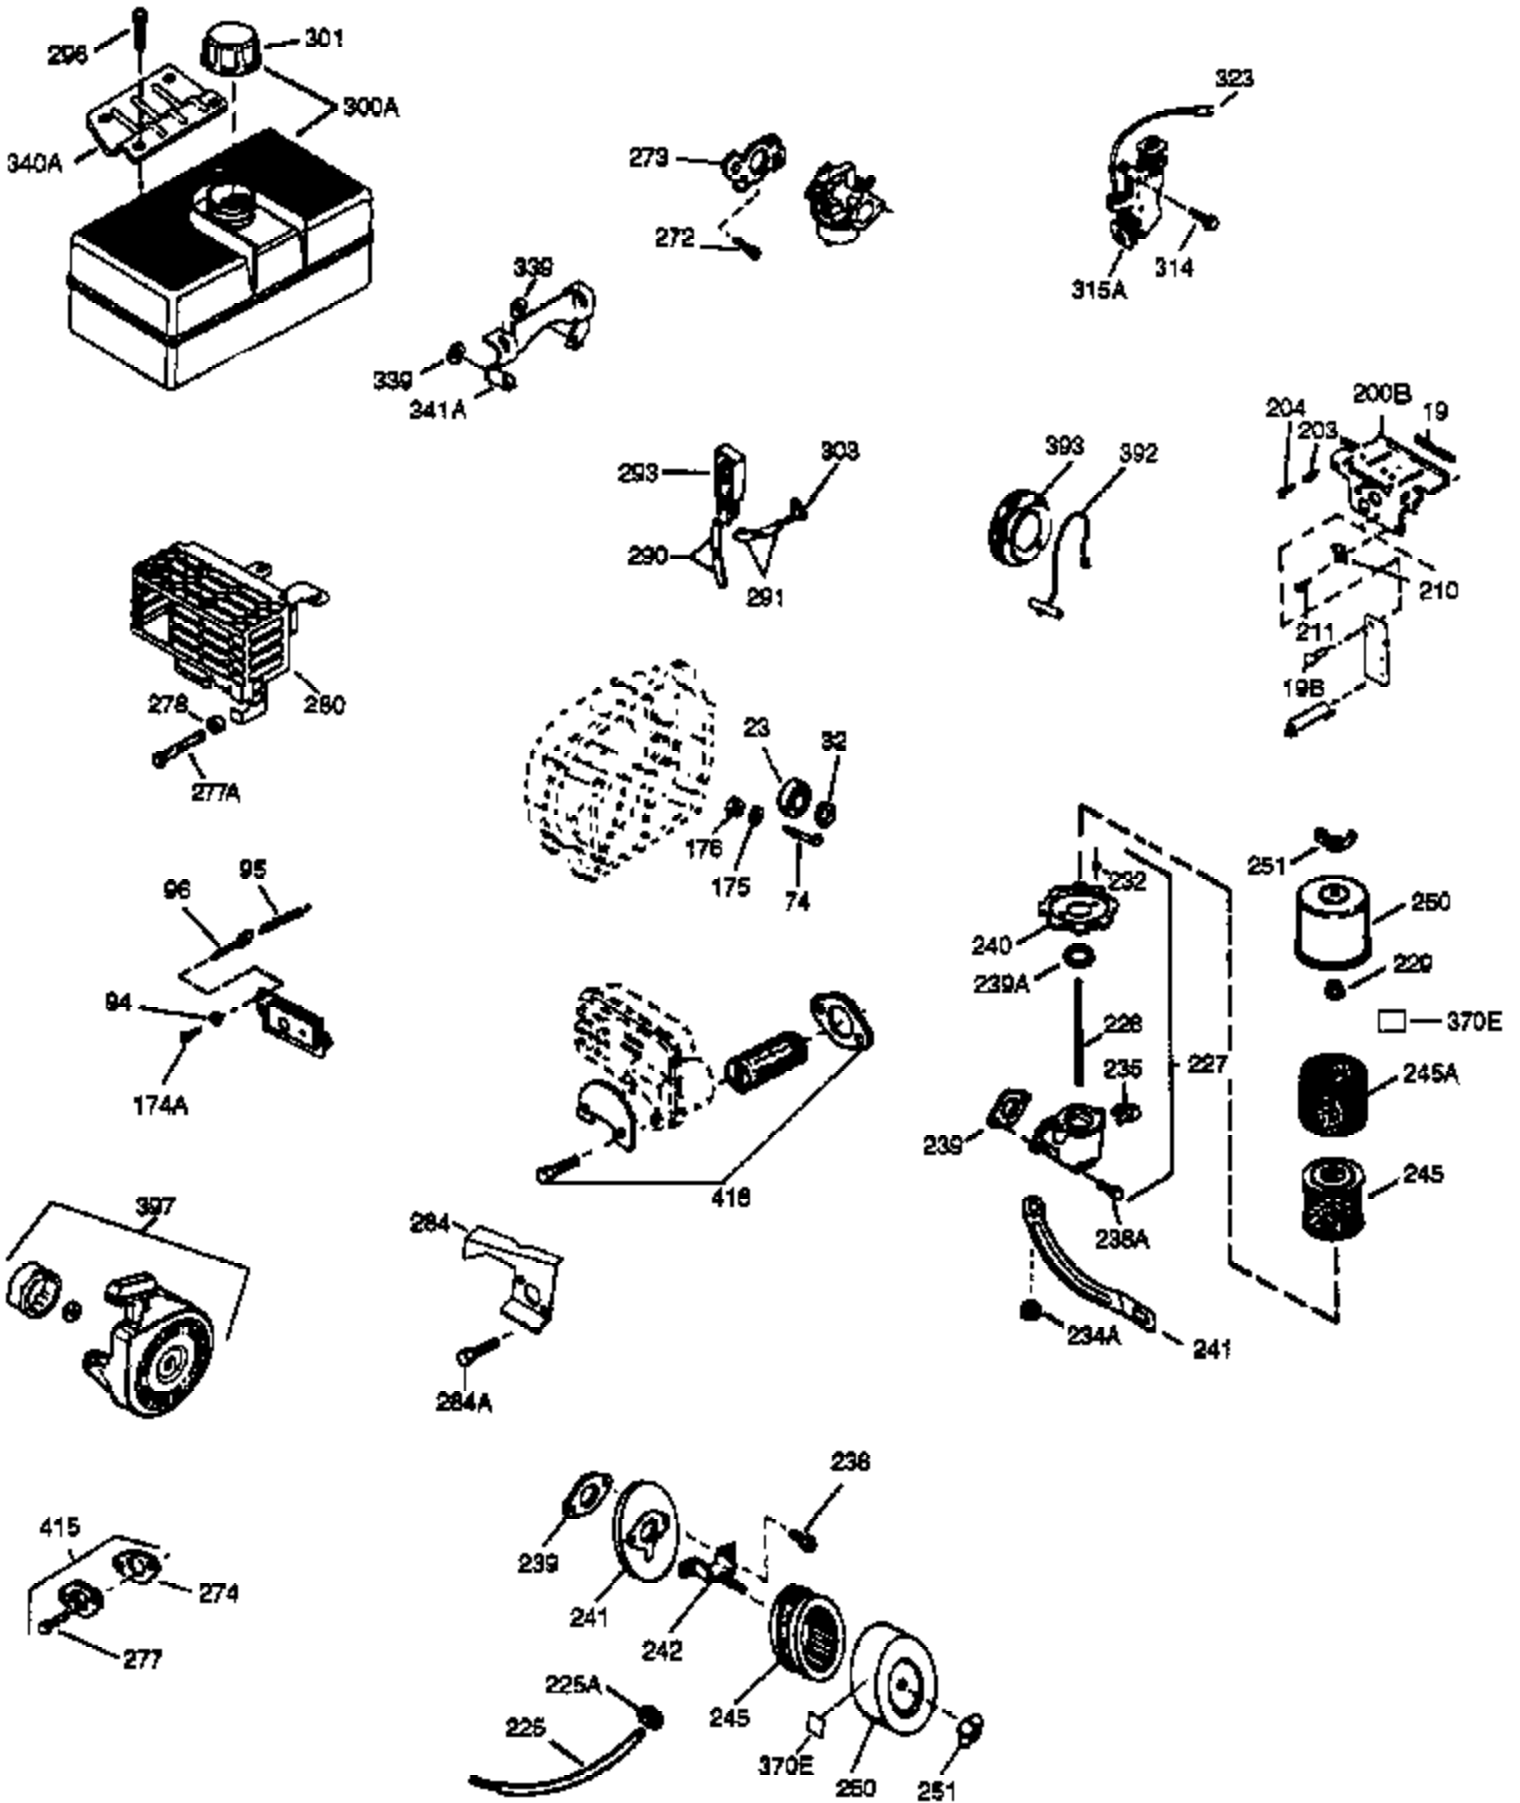

Ref #	Part Number	Qty	Description
19	34663	1	Speed Control Spring
129	650727	2	Screw, 5/16-18 x 1-3/4"
131A	650713	2	Screw, 5/16-18 x 5/8"
203	31342	1	Compression Spring
204	650549	1	Screw, 5-40 x 7/16"
210	27793	1	Conduit Clip
211	28942	1	Screw, 10-32 x 3/8"
238	28820	2	Screw, 10-32 x 1/2"
239	27272A	1	* Air Cleaner Gasket
240	33266	1	Air Cleaner Body
242	33267	1	Air Cleaner Bracket
245	33268	1	Air Cleaner Filter
250	33269A	1	Air Cleaner Cover
251	650513	1	Wing Nut, 1/4-20
264	650802	1	Screw, 1/4-20 x 5/8"
277	650729	2	Screw, 5/16-18 x 3-3/16"
290	30962	1	Fuel Line
298	650665	2	Screw, 1/4-15 x 3/4"
301	35355	1	Fuel Cap
314	650873	2	Screw, 1/4-20 x 3/4"
323	610922	1	Terminal