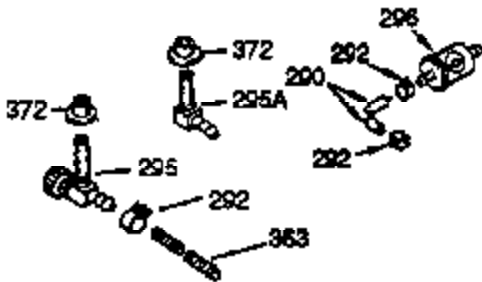

Ref #	Part Number	Qty	Description
37A	30322		Nut & Lockwasher, 8-32
129	650727		Screw, 5/16-18 x 1-3/4 (Use as required)
131A	650713		Screw, 5/16-18 x 5/8"
131	650737		Screw, 1/4-20 x 1/2" (Use as required)
131	650738		Screw, 1/4-20 x 5/8 (Use as required)
222A			Pop Rivet (Can be purchased locally)
250B	33269A		Cover, Air cleaner
274	35865		Gasket, Exhaust
275	33280A		Muffler
277	650729		Screw, 5/16-18 x 3-3/16" (Use as required)
277	651002		Screw, 5/16-18 x 4-1/4" (Use as required)
290	29774		Fuel Line (Braided 8-1/4")(21cm)(As required)
290	30962		Fuel Line (Braided 32")(80cm)(As required)
292	26460		Fuel Line Clamp (Use as required)
298	650665		Screw, 1/4-15 x 7/8"
300	34186A		Fuel Tank (Incl. 292 & 301) NOTE: These tanks were built with different size fuel inlet openings. Tanks with the 1-3/16" I.D. opening use fuel cap 34210. Tanks with the 1-1/2" I.D. opening use fuel cap 35355.
301A	410144B		Fuel Cap (White Plastic)(Standard) (Use as required) (1.5" I.D.)
301A	33032		Fuel Cap (Red Plastic) (Spurt Resistant, Low Profile) (Use as required) (1.5" I.D.)
301A	34210		Fuel Cap (Red Plastic) (Spurt Resistant, High Profile) (Use as required) (1.5" I.D.)
301A	35355		Fuel Cap (Red Plastic)(1.75" I.D.)
319	650874		Screw, 10-32 x 15/32"
320	611098		Regulator (7 Amp D.C.)
338A	31291		Plug, Cover
341	34155		Bracket, Lower fuel tank mtg.
342	650561		Screw, 1/4-20 x 5/8"
414	33323		Opt.Muffler Screen (Mini-Bike application)
415	730130		Kit, Exhaust adapter (Incl. 274 & 277)
418	33700		Cover & Tube, Muffler (use as required)
419	650578		Screw, 8-18 x 3/8" (use as required)
421	730226		SAE 5W30 4-Cycle Engine Oil (Quart)
422	35824		Muffler Optional