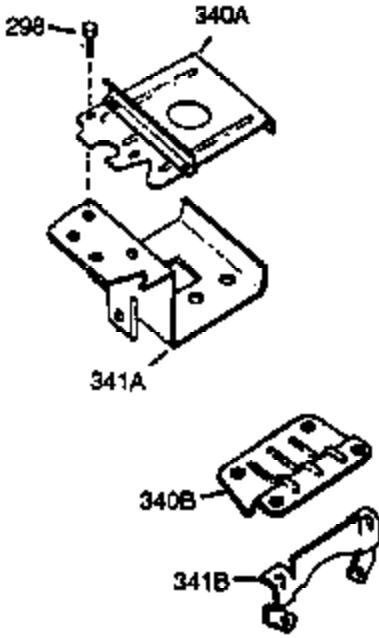

Ref #	Part Number	Qty	Description
276	35741		Plate, Muffler locking
277	650729		Screw, 5/16-18 x 3-3/16" (Use as required)
277	651002		Screw, 5/16-18 x 4-1/4" (Use as required)
285	32125		Cup, Starter
286	35194		Screen, Starter
287	29752		Nut, 1/4-28
290	29774		Fuel Line (Braided 8-1/4")(21cm)(As required)
290	30962		Fuel Line (Braided 32")(80cm)(As required)
291	30705		Fuel Line (Braided 16")(40cm)(As required)
292	26460		Fuel Line Clamp (Use as required)
298	650665		Screw, 1/4-15 x 7/8"
300	34186A		Fuel Tank (Incl. 292 & 301) NOTE: These tanks were built with different size fuel inlet openings. Tanks with the 1-3/16" I.D. opening use fuel cap 34210. Tanks with the 1-1/2" I.D. opening use fuel cap 35355.
301A	410144B		Fuel Cap (White Plastic)(Standard) (Use as required) (1.5" I.D.)
301A	33032		Fuel Cap (Red Plastic) (Spurt Resistant, Low Profile) (Use as required) (1.5" I.D.)
301A	34210		Fuel Cap (Red Plastic) (Spurt Resistant, High Profile) (Use as required) (1.5" I.D.)
301A	35355		Fuel Cap (Red Plastic)(1.75" I.D.)
305	33893A		Oil Fill Tube
307	33590		"O" Ring
310	34011A		Dipstick (Incl. 307)
338A	31291		Plug, Cover
340	34154		Plate, Upper fuel tank mtg.
341	34155		Bracket, Lower fuel tank mtg.
342	650561		Screw, 1/4-20 x 5/8"
361	30063		Screw, Torx T-30, 1/4-20 x 1/2"
370A	34686		Decal, Name
370	34346		Decal, Instruction
370	35274		Decal, Instruction
379	631021		Inlet Needle, Seat & Clip Assy.
380	632242		Carburetor (Incl. 184 & 379) (Refer to Division 5, Section A, page A4-4 for breakdown or Fiche 18B, Grid D-3)
395	35763A		Electric Starter Motor (12 Volt) (Refer to service number stamped on end cap of motor, or on decal, for identification. Refer to Division 5, Section D for breakdown or Fiche 18B, Grid G-6)
400	33279G		* Gasket Set (Incl. items marked *)
420	730225		SAE 30 4-Cycle Engine Oil (Quart)
421	730226		SAE 5W30 4-Cycle Engine Oil (Quart)
422	35824		Muffler Optional