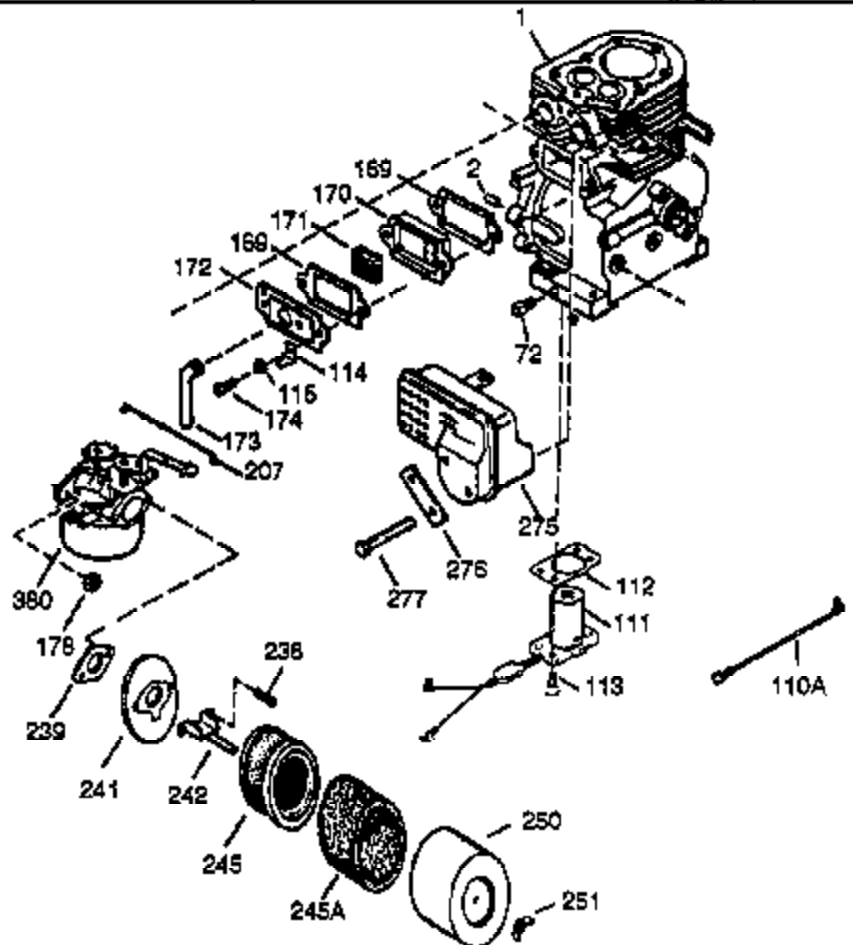

OPTIONAL MUFFLER
(QUIET)