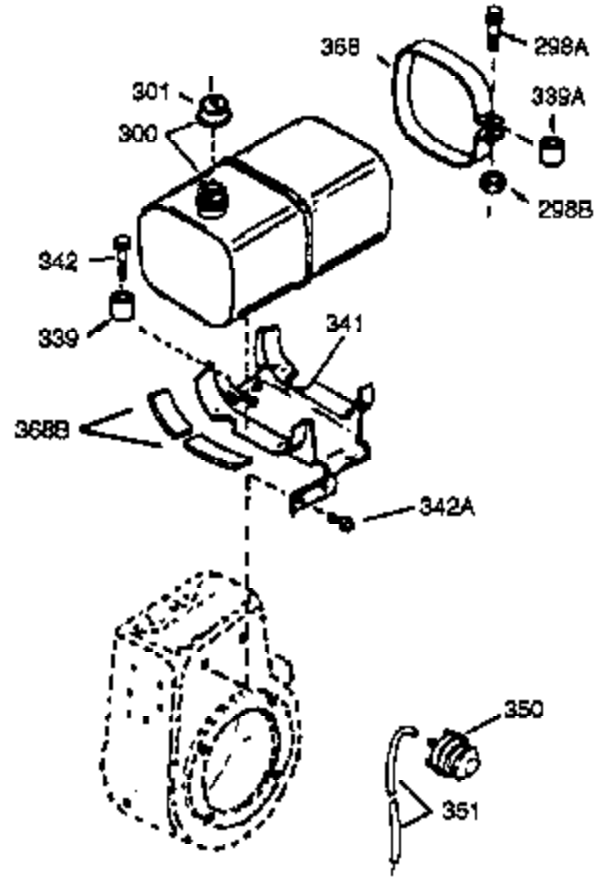

Ref #	Part Number	Qty	Description
276	35741		Plate, Muffler locking
277	650729		Screw, 5/16-18 x 3-3/16" (Use as required)
277	651002		Screw, 5/16-18 x 4-1/4" (Use as required)
285	32125		Cup, Starter
286	35194		Screen, Starter
287	29752		Nut, 1/4-28
290	29774		Fuel Line (Braided 8-1/4")(21cm)(As required)
290	30962		Fuel Line (Braided 32")(80cm)(As required)
291	30705		Fuel Line (Braided 16")(40cm)(As required)
292	26460		Fuel Line Clamp (Use as required)
298	650665		Screw, 1/4-15 x 7/8"
300	34186A		Fuel Tank (Incl. 292 & 301) NOTE: These tanks were built with different size fuel inlet openings. Tanks with the 1-3/16" I.D. opening use fuel cap 34210. Tanks with the 1-1/2" I.D. opening use fuel cap 35355.
301A	410144B		Fuel Cap (White Plastic)(Standard) (Use as required) (1.5" I.D.)
301A	33032		Fuel Cap (Red Plastic) (Spurt Resistant, Low Profile) (Use as required) (1.5" I.D.)
301A	34210		Fuel Cap (Red Plastic) (Spurt Resistant, High Profile) (Use as required) (1.5" I.D.)
301A	35355		Fuel Cap (Red Plastic)(1.75" I.D.)
305	33893A		Oil Fill Tube
307	33590		"O" Ring
310	34011A		Dipstick (Incl. 307)
338A	31291		Plug, Cover
340	34154		Plate, Upper fuel tank mtg.
341	34155		Bracket, Lower fuel tank mtg.
342	650561		Screw, 1/4-20 x 5/8"
361	30063		Screw, Torx T-30, 1/4-20 x 1/2"
370A	34686		Decal, Name
370	34346		Decal, Instruction
370	35274		Decal, Instruction
379	631021		Inlet Needle, Seat & Clip Assy.
380	632242		Carburetor (Incl. 184 & 379) (Refer to Division 5, Section A, page A4-4 for breakdown or Fiche 18B, Grid D-3)
395	35763A		Electric Starter Motor (12 Volt) (Refer to service number stamped on end cap of motor, or on decal, for identification. Refer to Division 5, Section D for breakdown or Fiche 18B, Grid G-6)
400	33279G		* Gasket Set (Incl. items marked *)
420	730225		SAE 30 4-Cycle Engine Oil (Quart)
421	730226		SAE 5W30 4-Cycle Engine Oil (Quart)
422	35824		Muffler Optional