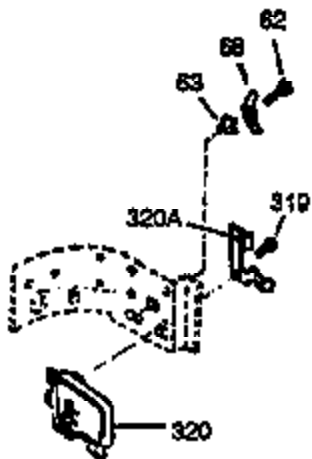

Ref #	Part Number	Qty	Description
276	35741		Plate, Muffler locking
277	650729		Screw, 5/16-18 x 3-3/16" (Use as required)
277	651002		Screw, 5/16-18 x 4-1/4" (Use as required)
285	32125		Cup, Starter
286	35194		Screen, Starter
287	29752		Nut, 1/4-28
290	29774		Fuel Line (Braided 8-1/4")(21cm)(As required)
290	30962		Fuel Line (Braided 32")(80cm)(As required)
291	30705		Fuel Line (Braided 16")(40cm)(As required)
292	26460		Fuel Line Clamp (Use as required)
298	650665		Screw, 1/4-15 x 7/8"
300	34186A		Fuel Tank (Incl. 292 & 301) NOTE: These tanks were built with different size fuel inlet openings. Tanks with the 1-3/16" I.D. opening use fuel cap 34210. Tanks with the 1-1/2" I.D. opening use fuel cap 35355.
301A	410144B		Fuel Cap (White Plastic)(Standard) (Use as required) (1.5" I.D.)
301A	33032		Fuel Cap (Red Plastic) (Spurt Resistant, Low Profile) (Use as required) (1.5" I.D.)
301A	34210		Fuel Cap (Red Plastic) (Spurt Resistant, High Profile) (Use as required) (1.5" I.D.)
301A	35355		Fuel Cap (Red Plastic)(1.75" I.D.)
305	33893A		Oil Fill Tube
307	33590		"O" Ring
310	34011A		Dipstick (Incl. 307)
338A	31291		Plug, Cover
340	34154		Plate, Upper fuel tank mtg.
341	34155		Bracket, Lower fuel tank mtg.
342	650561		Screw, 1/4-20 x 5/8"
361	30063		Screw, Torx T-30, 1/4-20 x 1/2"
370A	34686		Decal, Name
370	34346		Decal, Instruction
370	35274		Decal, Instruction
379	631021		Inlet Needle, Seat & Clip Assy.
380	632242		Carburetor (Incl. 184 & 379) (Refer to Division 5, Section A, page A4-4 for breakdown or Fiche 18B, Grid D-3)
395	35763A		Electric Starter Motor (12 Volt) (Refer to service number stamped on end cap of motor, or on decal, for identification. Refer to Division 5, Section D for breakdown or Fiche 18B, Grid G-6)
400	33279G		* Gasket Set (Incl. items marked *)
420	730225		SAE 30 4-Cycle Engine Oil (Quart)
421	730226		SAE 5W30 4-Cycle Engine Oil (Quart)
422	35824		Muffler Optional