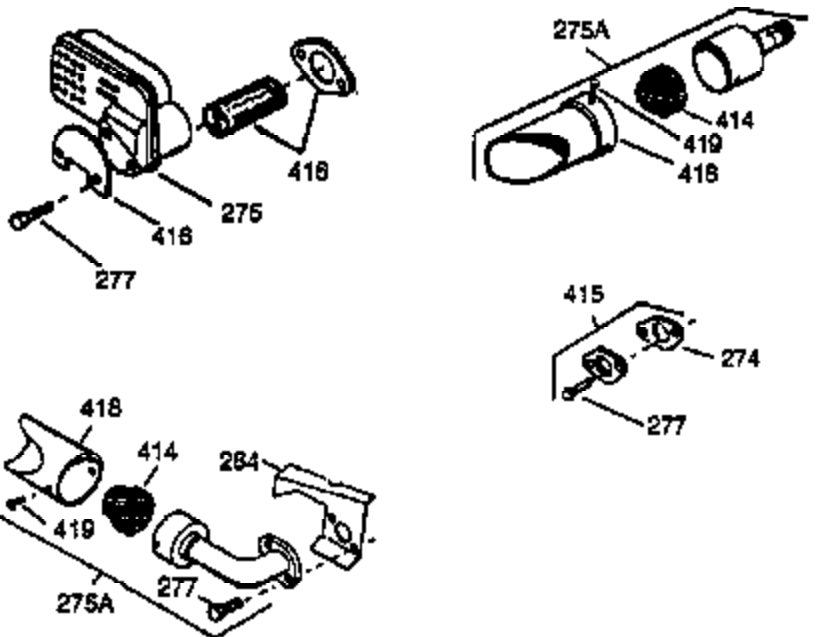

Ref #	Part Number	Qty	Description
37A	30322		Nut & Lockwasher, 8-32
62	650760		Screw, 8-32 x 3/8"
63	28545		Grommet, Plastic
68	33356		Tab, Ground terminal
129	650727		Screw, 5/16-18 x 1-3/4 (Use as required)
131	650737		Screw, 1/4-20 x 1/2" (Use as required)
131	650738		Screw, 1/4-20 x 5/8 (Use as required)
131A	650713		Screw, 5/16-18 x 5/8"
222A			Pop Rivet (Can be purchased locally)
250B	33269A		Cover, Air cleaner
274	35865		Gasket, Exhaust
277	650729		Screw, 5/16-18 x 3-3/16" (Use as required)
277	651002		Screw, 5/16-18 x 4-1/4" (Use as required)
285A	33662		Hub & Screen Assy.
290	29774		Fuel Line (Braided 8-1/4")(21cm)(As required)
290	30962		Fuel Line (Braided 32")(80cm)(As required)
292	26460		Fuel Line Clamp (Use as required)
298	650665		Screw, 1/4-15 x 7/8"
300	34156A		Fuel Tank (Incl. 292 & 301) NOTE: These tanks were built with different size fuel inlet openings. Tanks with the 1-3/16" I.D. opening use fuel cap 34210. Tanks with the 1-1/2" I.D. opening use fuel cap 35355.
301A	410144B		Fuel Cap (White Plastic)(Standard) (Use as required) (1.5" I.D.)
301A	33032		Fuel Cap (Red Plastic) (Spurt Resistant, Low Profile) (Use as required) (1.5" I.D.)
301A	34210		Fuel Cap (Red Plastic) (Spurt Resistant, High Profile) (Use as required) (1.5" I.D.)
301A	35355		Fuel Cap (Red Plastic)(1.75" I.D.)
306	29673		* Gasket, Oil filler
310B	35941		Dipstick (Incl. 306)
338A	31291		Plug, Cover
341	34155		Bracket, Lower fuel tank mtg.
342	650561		Screw, 1/4-20 x 5/8"
414	33323		Opt.Muffler Screen (Mini-Bike application)
415	730130		Kit, Exhaust adapter (Incl. 274 & 277)
418	33700		Cover & Tube, Muffler (use as required)
419	650578		Screw, 8-18 x 3/8" (use as required)
421	730226		SAE 5W30 4-Cycle Engine Oil (Quart)
422	35824		Muffler Optional