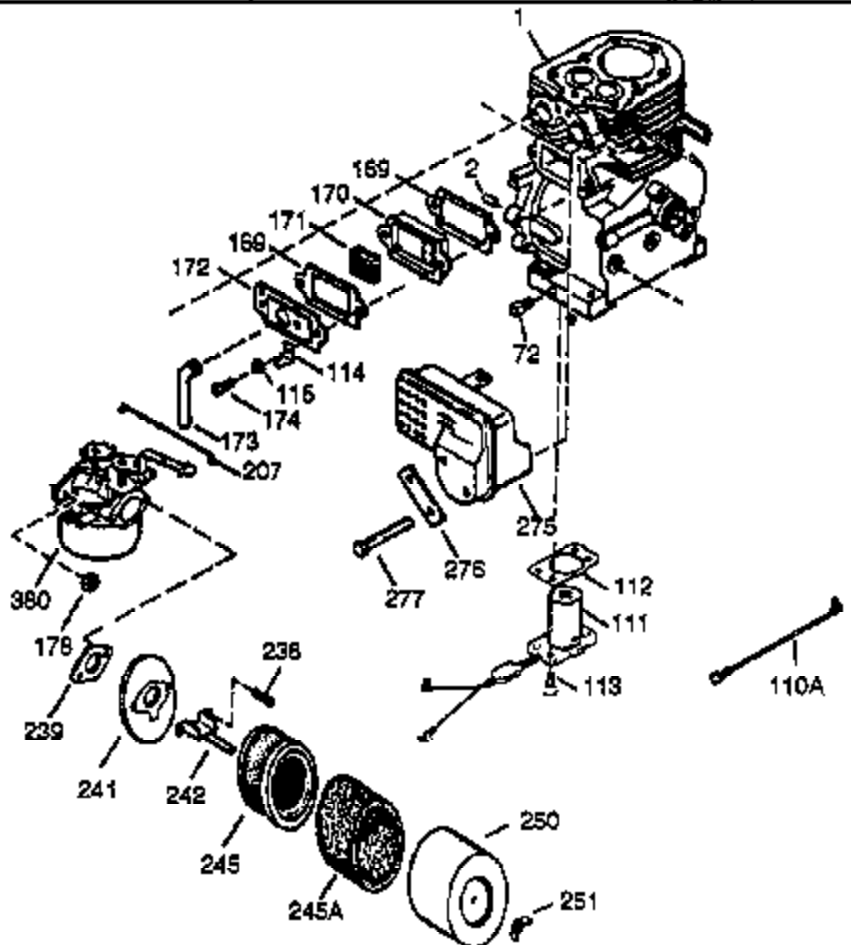

OPTIONAL MUFFLER
(QUIET)