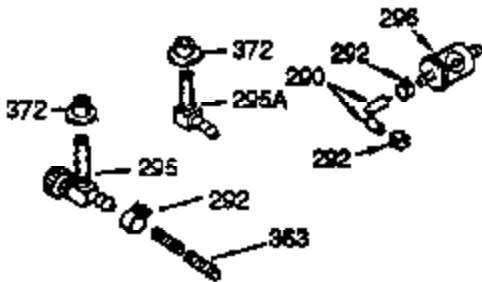

Ref #	Part Number	Qty	Description
37A	30322		Nut & Lockwasher, 8-32
62	650760		Screw, 8-32 x 3/8"
63	28545		Grommet, Plastic
68	33356		Tab, Ground terminal
129	650727		Screw, 5/16-18 x 1-3/4 (Use as required)
131	650737		Screw, 1/4-20 x 1/2" (Use as required)
131	650738		Screw, 1/4-20 x 5/8 (Use as required)
131A	650713		Screw, 5/16-18 x 5/8"
222A			Pop Rivet (Can be purchased locally)
250B	33269A		Cover, Air cleaner
274	35865		Gasket, Exhaust
277	650729		Screw, 5/16-18 x 3-3/16" (Use as required)
277	651002		Screw, 5/16-18 x 4-1/4" (Use as required)
285A	33662		Hub & Screen Assy.
290	29774		Fuel Line (Braided 8-1/4")(21cm)(As required)
290	30962		Fuel Line (Braided 32")(80cm)(As required)
292	26460		Fuel Line Clamp (Use as required)
298	650665		Screw, 1/4-15 x 7/8"
300	34156A		Fuel Tank (Incl. 292 & 301) NOTE: These tanks were built with different size fuel inlet openings. Tanks with the 1-3/16" I.D. opening use fuel cap 34210. Tanks with the 1-1/2" I.D. opening use fuel cap 35355.
301A	410144B		Fuel Cap (White Plastic)(Standard) (Use as required) (1.5" I.D.)
301A	33032		Fuel Cap (Red Plastic) (Spurt Resistant, Low Profile) (Use as required) (1.5" I.D.)
301A	34210		Fuel Cap (Red Plastic) (Spurt Resistant, High Profile) (Use as required) (1.5" I.D.)
301A	35355		Fuel Cap (Red Plastic)(1.75" I.D.)
306	29673		* Gasket, Oil filler
310B	35941		Dipstick (Incl. 306)
338A	31291		Plug, Cover
341	34155		Bracket, Lower fuel tank mtg.
342	650561		Screw, 1/4-20 x 5/8"
414	33323		Opt.Muffler Screen (Mini-Bike application)
415	730130		Kit, Exhaust adapter (Incl. 274 & 277)
418	33700		Cover & Tube, Muffler (use as required)
419	650578		Screw, 8-18 x 3/8" (use as required)
421	730226		SAE 5W30 4-Cycle Engine Oil (Quart)
422	35824		Muffler Optional