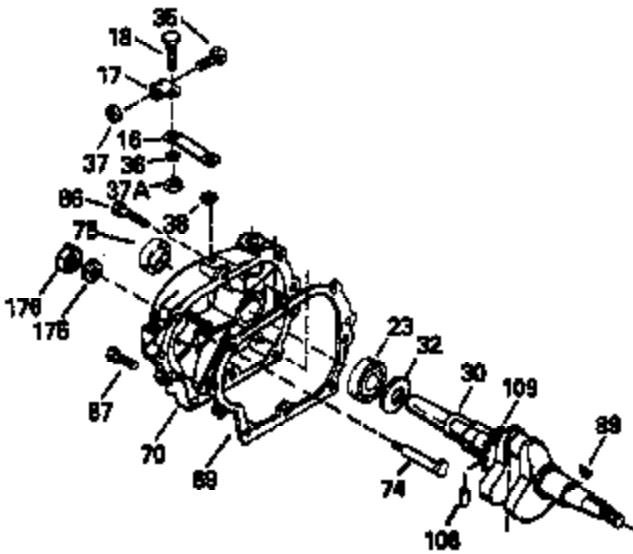

ILLUSTRATION SHOWS TYPICAL PARTS ONLY. ORDER BY PART NUMBER. PARTS NOT LISTED ARE SUPPLIED BY OEM.

Ref #	Part Number	Qty	Description
16	33454	1	Governor Lever
17	29916	1	Governor Lever Clamp
18	650548	1	Screw, 8-32 x 5/16"
19	34663	1	Speed Control Spring
23	33627	1	Ball Bearing
28	30322	1	Lock Nut, 8-32
30	35216	1	Crankshaft
32	650625	1	Washer
32A	33628	1	Washer
35	29826	1	Screw, 10-32 x 3/4"
36	29918	1	Lock Washer
37	29216	1	Lock Nut, 10-32
38	29642	1	Retaining Ring
69	35262	1	* Cylinder Cover Gasket
70	33626B	1	Cylinder Cover (Incl. 74,75,80,175 & 176)
74	31855	2	Bearing Retainer
75	33625	1	Oil Seal
86	650488	7	Screw, 1/4-20 x 1-1/4"
87	650493	1	Screw, 1/4-20 x 1-3/4"
89	32589	1	Flywheel Key
108	29783	1	Crankshaft Pin
109	33245	1	Crankshaft Gear
130A	650727	2	Screw, 5/16-18 x 1-3/4"
130B	650713	2	Screw, 5/16-18 x 5/8"
175	650778	2	Lock Washer
176	650580	2	Lock Nut, 10-24
232	xxxxx	2	# Pop Rivet (1/8") (Can be purchased locally)
242	35045	1	Air Cleaner Bracket
250	34702	1	Air Cleaner Cover
264A	650802	1	Screw, 1/4-20 x 5/8"
275	34185A	1	Muffler
277	650729	2	Screw, 5/16-18 x 3-3/16"
298	650665	2	Screw, 1/4-15 x 3/4"
301	35355	1	Fuel Cap
307	35499	1	"O" Ring
314	650873	2	Screw, 1/4-20 x 3/4"
315	611097	1	Alternator Coil (7 Amp)(Incl.322,322A & 323)
323	610922	1	Terminal
361	30063	4	Screw, Torx T-30, 1/4-20 x 1/2"