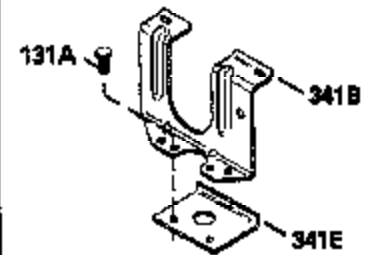

ILLUSTRATION SHOWS TYPICAL PARTS ONLY. ORDER BY PART NUMBER. PARTS NOT LISTED ARE SUPPLIED BY OEM.

Ref #	Part Number	Qty	Description
16	33454	1	Governor Lever
17	29916	1	Governor Lever Clamp
18	650548	1	Screw, 8-32 x 5/16"
19	34663	1	Speed Control Spring
23	33627	1	Ball Bearing
28	30322	1	Lock Nut, 8-32
30	35216	1	Crankshaft
32	650625	1	Washer
32A	33628	1	Washer
35	29826	1	Screw, 10-32 x 3/4"
36	29918	1	Lock Washer
37	29216	1	Lock Nut, 10-32
38	29642	1	Retaining Ring
69	35262	1	* Cylinder Cover Gasket
70	33626B	1	Cylinder Cover (Incl. 74,75,80,175 & 176)
74	31855	2	Bearing Retainer
75	33625	1	Oil Seal
86	650488	7	Screw, 1/4-20 x 1-1/4"
87	650493	1	Screw, 1/4-20 x 1-3/4"
89	32589	1	Flywheel Key
108	29783	1	Crankshaft Pin
109	33245	1	Crankshaft Gear
130A	650727	2	Screw, 5/16-18 x 1-3/4"
130B	650713	2	Screw, 5/16-18 x 5/8"
175	650778	2	Lock Washer
176	650580	2	Lock Nut, 10-24
232	xxxxx	2	# Pop Rivet (1/8") (Can be purchased locally)
242	35045	1	Air Cleaner Bracket
250	34702	1	Air Cleaner Cover
264A	650802	1	Screw, 1/4-20 x 5/8"
275	34185A	1	Muffler
277	650729	2	Screw, 5/16-18 x 3-3/16"
298	650665	2	Screw, 1/4-15 x 3/4"
301	35355	1	Fuel Cap
307	35499	1	"O" Ring
314	650873	2	Screw, 1/4-20 x 3/4"
315	611097	1	Alternator Coil (7 Amp)(Incl.322,322A & 323)
323	610922	1	Terminal
361	30063	4	Screw, Torx T-30, 1/4-20 x 1/2"