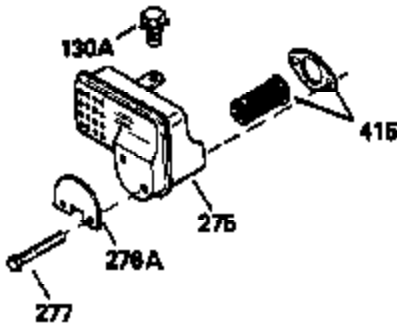

ILLUSTRATION SHOWS TYPICAL PARTS ONLY. ORDER BY PART NUMBER. PARTS NOT LISTED ARE SUPPLIED BY OEM.

Ref #	Part Number	Qty	Description
16	33454	1	Governor Lever
17	29916	1	Governor Lever Clamp
18	650548	1	Screw, 8-32 x 5/16"
19	34663	1	Speed Control Spring
23	33627	1	Ball Bearing
28	30322	1	Lock Nut, 8-32
30	35216	1	Crankshaft
32	650625	1	Washer
32A	33628	1	Washer
35	29826	1	Screw, 10-32 x 3/4"
36	29918	1	Lock Washer
37	29216	1	Lock Nut, 10-32
38	29642	1	Retaining Ring
69	35262	1	* Cylinder Cover Gasket
70	33626B	1	Cylinder Cover (Incl. 74,75,80,175 & 176)
74	31855	2	Bearing Retainer
75	33625	1	Oil Seal
86	650488	7	Screw, 1/4-20 x 1-1/4"
87	650493	1	Screw, 1/4-20 x 1-3/4"
89	32589	1	Flywheel Key
108	29783	1	Crankshaft Pin
109	33245	1	Crankshaft Gear
130A	650727	2	Screw, 5/16-18 x 1-3/4"
130B	650713	2	Screw, 5/16-18 x 5/8"
175	650778	2	Lock Washer
176	650580	2	Lock Nut, 10-24
232	xxxxx	2	# Pop Rivet (1/8") (Can be purchased locally)
242	35045	1	Air Cleaner Bracket
250	34702	1	Air Cleaner Cover
264A	650802	1	Screw, 1/4-20 x 5/8"
275	34185A	1	Muffler
277	650729	2	Screw, 5/16-18 x 3-3/16"
298	650665	2	Screw, 1/4-15 x 3/4"
301	35355	1	Fuel Cap
307	35499	1	"O" Ring
314	650873	2	Screw, 1/4-20 x 3/4"
315	611097	1	Alternator Coil (7 Amp)(Incl.322,322A & 323)
323	610922	1	Terminal
361	30063	4	Screw, Torx T-30, 1/4-20 x 1/2"