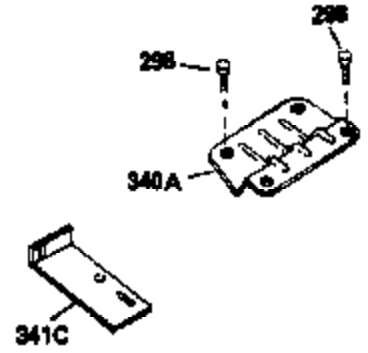

ILLUSTRATION SHOWS TYPICAL PARTS ONLY. ORDER BY PART NUMBER. PARTS NOT LISTED ARE SUPPLIED BY OEM.

Ref #	Part Number	Qty	Description
16	33454	1	Governor Lever
17	29916	1	Governor Lever Clamp
18	650548	1	Screw, 8-32 x 5/16"
19	34663	1	Speed Control Spring
23	33627	1	Ball Bearing
28	30322	1	Lock Nut, 8-32
30	35216	1	Crankshaft
32	650625	1	Washer
32A	33628	1	Washer
35	29826	1	Screw, 10-32 x 3/4"
36	29918	1	Lock Washer
37	29216	1	Lock Nut, 10-32
38	29642	1	Retaining Ring
69	35262	1	* Cylinder Cover Gasket
70	33626B	1	Cylinder Cover (Incl. 74,75,80,175 & 176)
74	31855	2	Bearing Retainer
75	33625	1	Oil Seal
86	650488	7	Screw, 1/4-20 x 1-1/4"
87	650493	1	Screw, 1/4-20 x 1-3/4"
89	32589	1	Flywheel Key
108	29783	1	Crankshaft Pin
109	33245	1	Crankshaft Gear
130A	650727	2	Screw, 5/16-18 x 1-3/4"
130B	650713	2	Screw, 5/16-18 x 5/8"
175	650778	2	Lock Washer
176	650580	2	Lock Nut, 10-24
232	xxxxx	2	# Pop Rivet (1/8") (Can be purchased locally)
242	35045	1	Air Cleaner Bracket
250	34702	1	Air Cleaner Cover
264A	650802	1	Screw, 1/4-20 x 5/8"
275	34185A	1	Muffler
277	650729	2	Screw, 5/16-18 x 3-3/16"
298	650665	2	Screw, 1/4-15 x 3/4"
301	35355	1	Fuel Cap
307	35499	1	"O" Ring
314	650873	2	Screw, 1/4-20 x 3/4"
315	611097	1	Alternator Coil (7 Amp)(Incl.322,322A & 323)
323	610922	1	Terminal
361	30063	4	Screw, Torx T-30, 1/4-20 x 1/2"