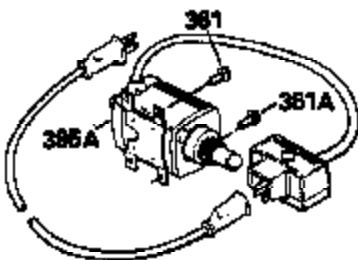

ILLUSTRATION SHOWS TYPICAL PARTS ONLY. ORDER BY PART NUMBER. PARTS NOT LISTED ARE SUPPLIED BY OEM.

Ref #	Part Number	Qty	Description
16	33454	1	Governor Lever
17	29916	1	Governor Lever Clamp
18	650548	1	Screw, 8-32 x 5/16"
19	34663	1	Speed Control Spring
23	33627	1	Ball Bearing
28	30322	1	Lock Nut, 8-32
30	35216	1	Crankshaft
32	650625	1	Washer
32A	33628	1	Washer
35	29826	1	Screw, 10-32 x 3/4"
36	29918	1	Lock Washer
37	29216	1	Lock Nut, 10-32
38	29642	1	Retaining Ring
69	35262	1	* Cylinder Cover Gasket
70	33626B	1	Cylinder Cover (Incl. 74,75,80,175 & 176)
74	31855	2	Bearing Retainer
75	33625	1	Oil Seal
86	650488	7	Screw, 1/4-20 x 1-1/4"
87	650493	1	Screw, 1/4-20 x 1-3/4"
89	32589	1	Flywheel Key
108	29783	1	Crankshaft Pin
109	33245	1	Crankshaft Gear
130A	650727	2	Screw, 5/16-18 x 1-3/4"
130B	650713	2	Screw, 5/16-18 x 5/8"
175	650778	2	Lock Washer
176	650580	2	Lock Nut, 10-24
232	xxxxx	2	# Pop Rivet (1/8") (Can be purchased locally)
242	35045	1	Air Cleaner Bracket
250	34702	1	Air Cleaner Cover
264A	650802	1	Screw, 1/4-20 x 5/8"
275	34185A	1	Muffler
277	650729	2	Screw, 5/16-18 x 3-3/16"
298	650665	2	Screw, 1/4-15 x 3/4"
301	35355	1	Fuel Cap
307	35499	1	"O" Ring
314	650873	2	Screw, 1/4-20 x 3/4"
315	611097	1	Alternator Coil (7 Amp)(Incl.322,322A & 323)
323	610922	1	Terminal
361	30063	4	Screw, Torx T-30, 1/4-20 x 1/2"