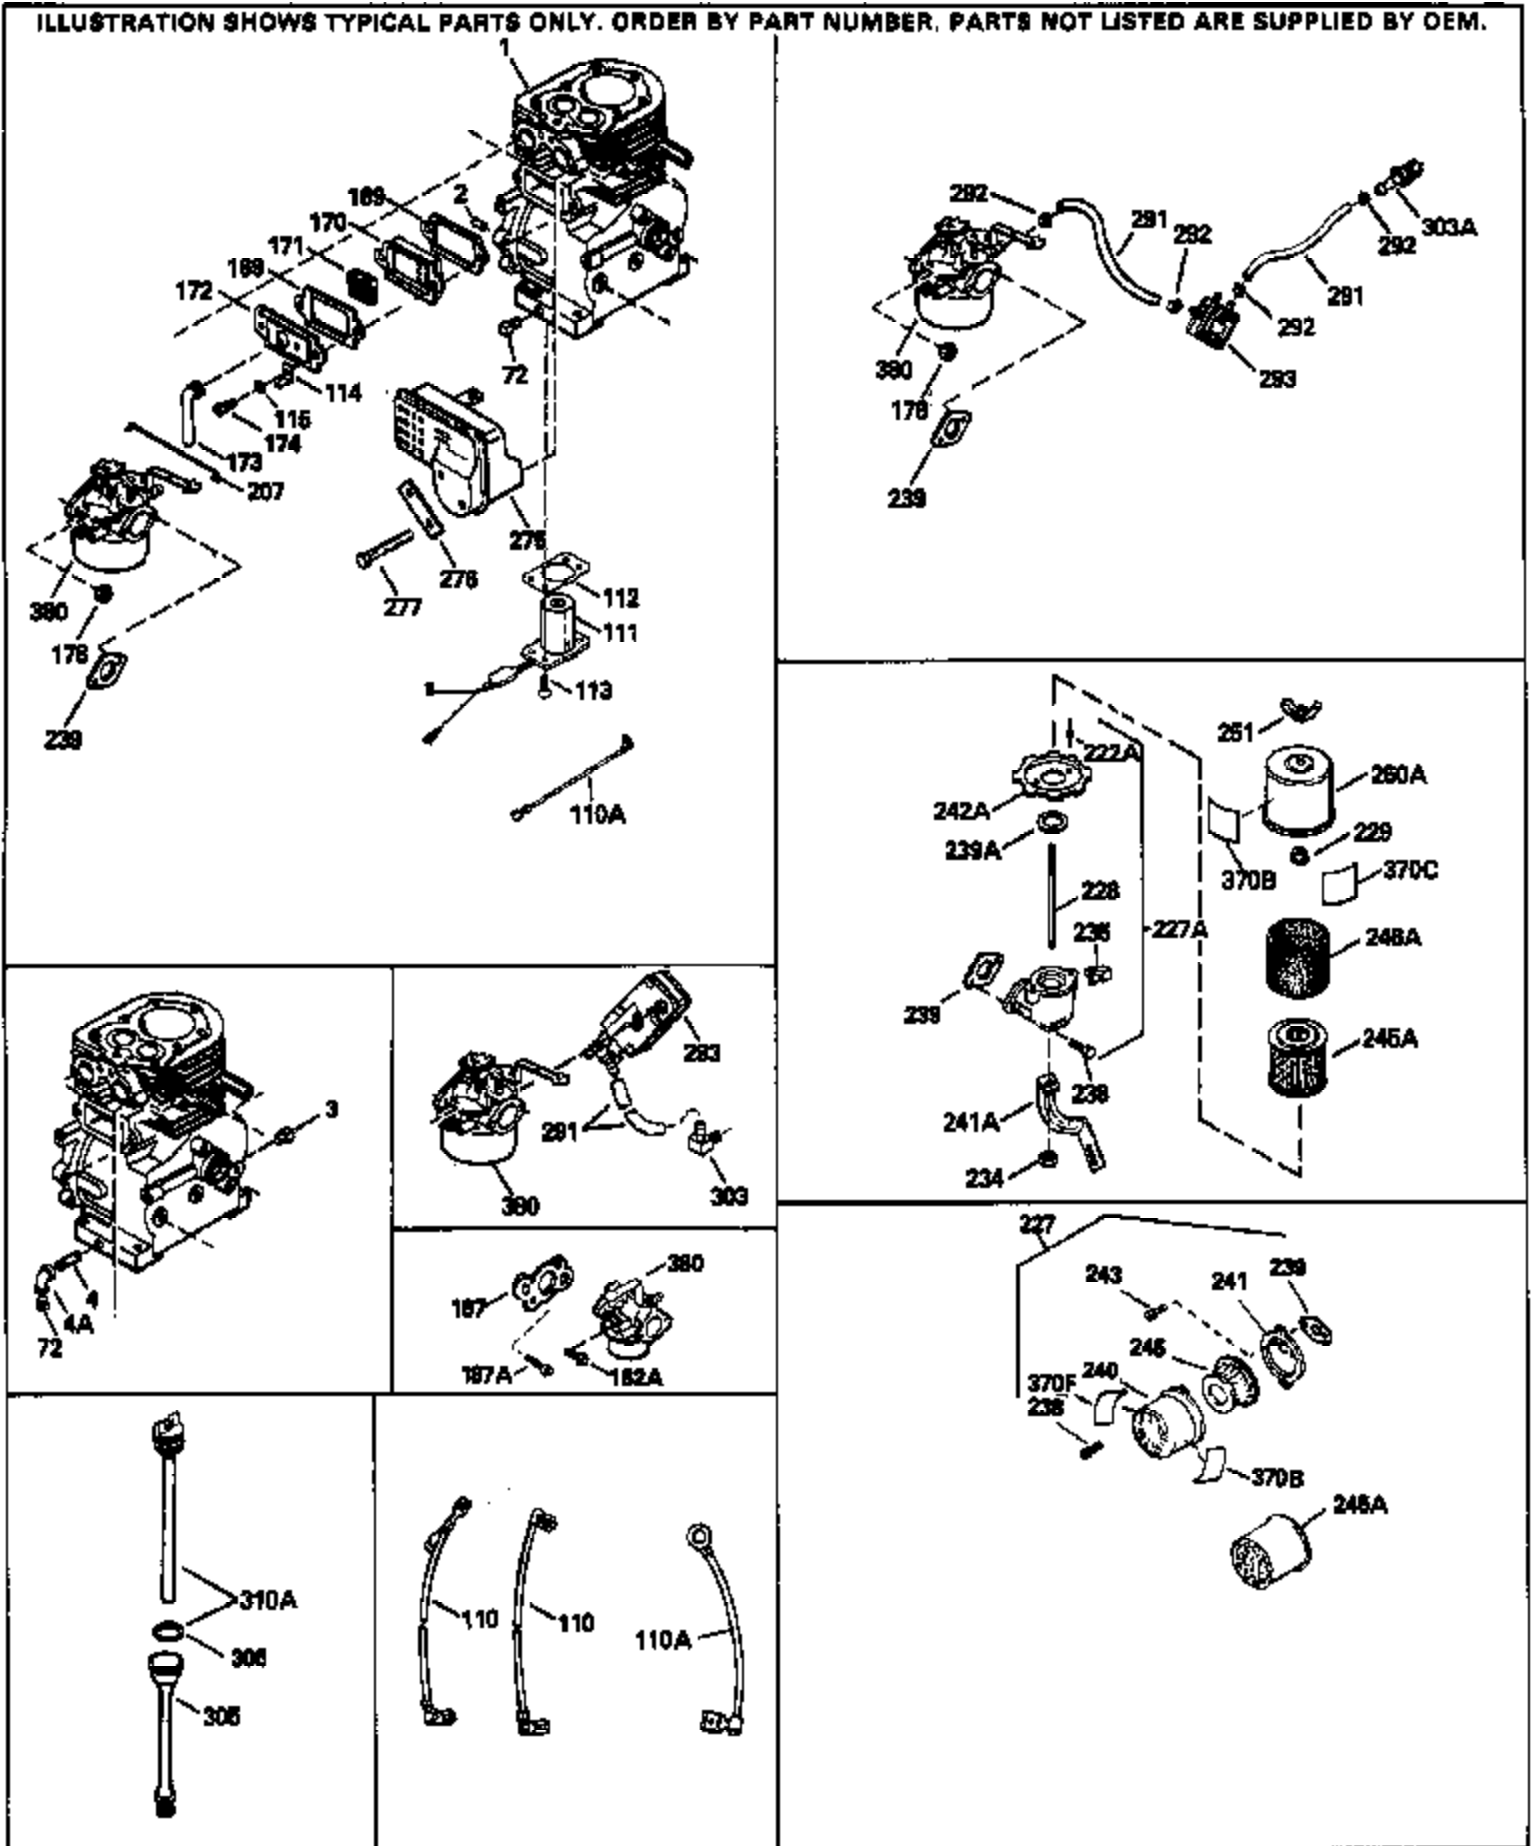

ILLUSTRATION SHOWS TYPICAL PARTS ONLY. ORDER BY PART NUMBER. PARTS NOT LISTED ARE SUPPLIED BY OEM.

Engine Parts List #2

Ref #	Part Number	Qty	Description
1	34809A	1	Cylinder (Incl. 2, 20 & 72)
2	27652	2	Dowel Pin
19	34663	1	Speed Control Spring
28	30322	1	Lock Nut, 8-32
32A	33628	1	Washer
72	31927	2	Oil Drain Plug
130B	650713	2	Screw, 5/16-18 x 5/8"
169	27896A	2	* Valve Cover Gasket
170	28423	1	Breather Body
171	28424	1	Breather Element
172	28425	1	Valve Cover
173	34696	1	Breather Tube
174	650128	2	Screw, 10-24 x 1/2"
178	29752	2	Nut & Lock Washer, 1/4-28
207	33878	1	Throttle Link
227	35044	1	A/C Elbow (Incl. items marked with # sign)
228	650851	1	# Stud, 1/4-20 x 8.1"
229	650825	1	# Nut & Lock Washer, 1/4-20
232	xxxxx	2	# Pop Rivet (1/8") (Can be purchased locally)
234	650852	1	Nut, 1/4-20
235	30675	1	Air Cleaner Elbow Fitting
238	650163	2	Screw, 10-32 x 7/8"
239	27272A	1	Air Cleaner Gasket
239A	34698A	1	# Air Cleaner Gasket
242	35045	1	Air Cleaner Bracket
242A	34699	1	# Air Cleaner Base
245	34700	1	Air Cleaner Filter
245A	34703	1	Air Cleaner Filter
250	34702	1	Air Cleaner Cover
251	650513	1	Wing Nut, 1/4-20
264A	650802	1	Screw, 1/4-20 x 5/8"
275	34185A	1	Muffler
276	31588	1	Locking Plate
277	650729	2	Screw, 5/16-18 x 3-3/16"
292	26460	2	Fuel Line Clamp
305	35554	1	Oil Fill Tube
307	35499	1	"O" Ring
315	611097	1	Alternator Coil (7 Amp)(Incl.322,322A & 323)
370B	34704	1	Instruction Decal
370C	35274	1	Instruction Decal
380	632325	1	Carburetor (Incl. 184)