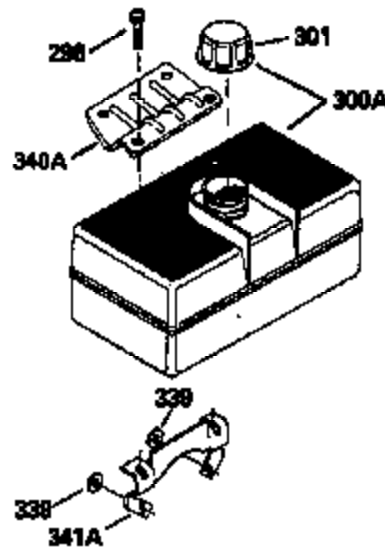

ILLUSTRATION SHOWS TYPICAL PARTS ONLY. ORDER BY PART NUMBER. PARTS NOT LISTED ARE SUPPLIED BY OEM.

Ref #	Part Number	Qty	Description
16	33454	1	Governor Lever
17	29916	1	Governor Lever Clamp
18	650548	1	Screw, 8-32 x 5/16"
19	34663	1	Speed Control Spring
23	33627	1	Ball Bearing
28	30322	1	Lock Nut, 8-32
30	35216	1	Crankshaft
32	650625	1	Washer
32A	33628	1	Washer
35	29826	1	Screw, 10-32 x 3/4"
36	29918	1	Lock Washer
37	29216	1	Lock Nut, 10-32
38	29642	1	Retaining Ring
69	35262	1	* Cylinder Cover Gasket
70	33626B	1	Cylinder Cover (Incl. 74,75,80,175 & 176)
74	31855	2	Bearing Retainer
75	33625	1	Oil Seal
86	650488	7	Screw, 1/4-20 x 1-1/4"
87	650493	1	Screw, 1/4-20 x 1-3/4"
89	32589	1	Flywheel Key
108	29783	1	Crankshaft Pin
109	33245	1	Crankshaft Gear
130A	650727	2	Screw, 5/16-18 x 1-3/4"
130B	650713	2	Screw, 5/16-18 x 5/8"
175	650778	2	Lock Washer
176	650580	2	Lock Nut, 10-24
232	xxxxx	2	# Pop Rivet (1/8") (Can be purchased locally)
242	35045	1	Air Cleaner Bracket
250	34702	1	Air Cleaner Cover
264A	650802	1	Screw, 1/4-20 x 5/8"
275	34185A	1	Muffler
277	650729	2	Screw, 5/16-18 x 3-3/16"
298	650665	2	Screw, 1/4-15 x 3/4"
301	35355	1	Fuel Cap
307	35499	1	"O" Ring
314	650873	2	Screw, 1/4-20 x 3/4"
315	611097	1	Alternator Coil (7 Amp)(Incl.322,322A & 323)
323	610922	1	Terminal
361	30063	4	Screw, Torx T-30, 1/4-20 x 1/2"