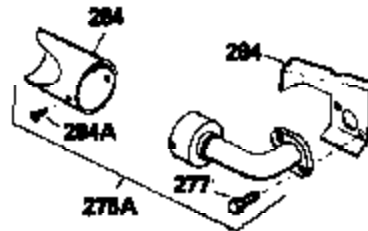

ILLUSTRATION SHOWS TYPICAL PARTS ONLY. ORDER BY PART NUMBER. PARTS NOT LISTED ARE SUPPLIED BY OEM.

Ref #	Part Number	Qty	Description
16	33454	1	Governor Lever
17	29916	1	Governor Lever Clamp
18	650548	1	Screw, 8-32 x 5/16"
19	34663	1	Speed Control Spring
23	33627	1	Ball Bearing
28	30322	1	Lock Nut, 8-32
30	35216	1	Crankshaft
32	650625	1	Washer
32A	33628	1	Washer
35	29826	1	Screw, 10-32 x 3/4"
36	29918	1	Lock Washer
37	29216	1	Lock Nut, 10-32
38	29642	1	Retaining Ring
69	35262	1	* Cylinder Cover Gasket
70	33626B	1	Cylinder Cover (Incl. 74,75,80,175 & 176)
74	31855	2	Bearing Retainer
75	33625	1	Oil Seal
86	650488	7	Screw, 1/4-20 x 1-1/4"
87	650493	1	Screw, 1/4-20 x 1-3/4"
89	32589	1	Flywheel Key
108	29783	1	Crankshaft Pin
109	33245	1	Crankshaft Gear
130A	650727	2	Screw, 5/16-18 x 1-3/4"
130B	650713	2	Screw, 5/16-18 x 5/8"
175	650778	2	Lock Washer
176	650580	2	Lock Nut, 10-24
232	xxxxx	2	# Pop Rivet (1/8") (Can be purchased locally)
242	35045	1	Air Cleaner Bracket
250	34702	1	Air Cleaner Cover
264A	650802	1	Screw, 1/4-20 x 5/8"
275	34185A	1	Muffler
277	650729	2	Screw, 5/16-18 x 3-3/16"
298	650665	2	Screw, 1/4-15 x 3/4"
301	35355	1	Fuel Cap
307	35499	1	"O" Ring
314	650873	2	Screw, 1/4-20 x 3/4"
315	611097	1	Alternator Coil (7 Amp)(Incl.322,322A & 323)
323	610922	1	Terminal
361	30063	4	Screw, Torx T-30, 1/4-20 x 1/2"