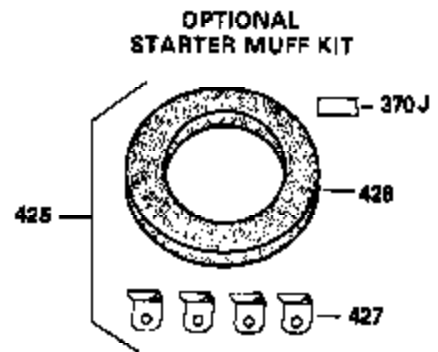

730571
Can be used on H50-60 with stamped steel starter.