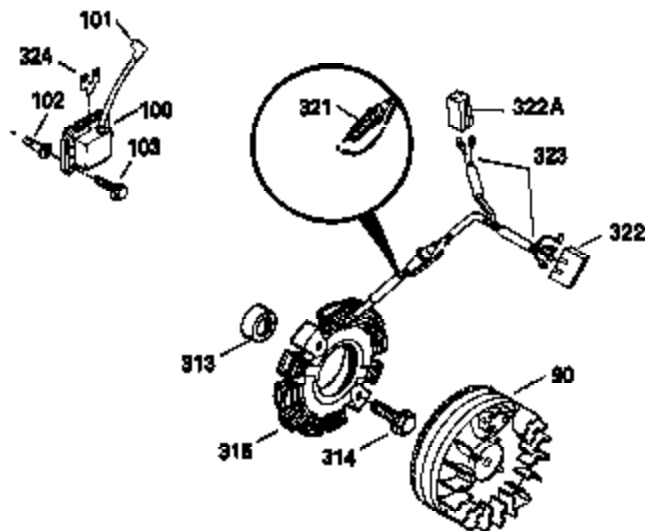

**ADD-ON ALTERNATOR
AC LIGHTING OR DC CHARGING**

730571
Can be used on H50-60 with stamped steel starter.

**STANDARD POINT
IGNITION**

SOLID STATE

Ref #	Part Number	Qty	Description
32A	31792	1	Washer
49	34242	1	Oil Dipper
90	611089	1	Flywheel
100	34443A	1	Solid State Ignition
101	610118	1	Spark Plug Cover
102	650872	2	Solid State Mounting Stud
103	650814	2	Screw, Torx T-15, 10-24 x 1"
129	650695A	2	Screw, 5/16-18 x 2-1/4"
131	650694A	2	Screw, 5/16-18 x 2"
172	28425	1	Valve Cover
173	32447	1	Breather Tube
228	650826	1	# Stud, 1/4-20 x 6.20
229	650825	1	# Nut & Lock Washer, 1/4-20
232	P/L	2	# Pop Rivet (1/8") (Can be purchased locally)
235	30675	1	Air Cleaner Elbow Fitting
239	27272A	1	Air Cleaner Gasket
239A	34698A	1	# Air Cleaner Gasket
242	34699	1	# Air Cleaner Base
245A	34783	1	Air Cleaner Filter
245	34782	1	Air Cleaner Filter
251	650513	1	Wing Nut, 1/4-20
269	35865	1	* Exhaust Manifold Gasket
277A	30196	1	Screw, 5/16-18 x 3/4"
279B	26073	1	Washer
291	30962	1	Fuel Line
313A	35189	1	Spacer
314	650873	2	Screw, 1/4-20 x 3/4"
315	611097	1	Alternator Coil (7 Amp)(Incl. 322,322 A&323)
322A	610824	1	Connector Body
322	610921	1	Connector Body
323	610922	1	Terminal