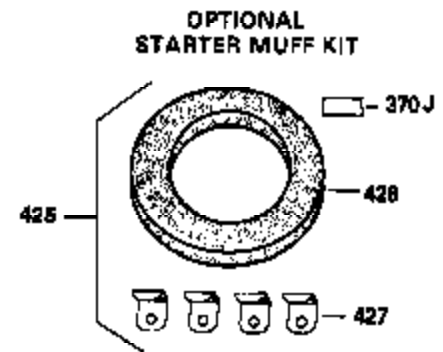

OPTIONAL 110-120  
VOLT STARTER  
MOTOR KIT

OPTIONAL SPARK ARREST  
MUFFLER

Ref #	Part Number	Qty	Description
23	31793	1	Ball Bearing
32A	31792	1	Washer
32	650625	1	Washer
49	34242	1	Oil Dipper
62	650760	1	Screw, 8-32 x 3/8"
63	28545	1	Grommet
68	33356	1	Ground Terminal
74	31855	2	Bearing Retainer
110	35183	1	Ground Wire
129	650695A	2	Screw, 5/16-18 x 2-1/4"
131	650694A	2	Screw, 5/16-18 x 2"
172	28425	1	Valve Cover
175	650778	2	Lock Washer
176	650580	2	Lock Nut, 10-24
228	650826	1	# Stud, 1/4-20 x 6.20
229	650825	1	# Nut & Lock Washer, 1/4-20
235	30675	1	Air Cleaner Elbow Fitting
242	34699	1	# Air Cleaner Base
262	29747B	2	Screw, Torx T-40, 5/16-24 x 21/32"
269	35865	1	* Exhaust Manifold Gasket
275	32401	1	Muffler
277A	30196	1	Screw, 5/16-18 x 3/4"
277	650694A	1	Screw, 5/16-18 x 2"
279B	26073	1	Washer
281	33013	1	Starter Bubble Cover
282	650760	1	Screw, 8-32 x 3/8"
291	30962	1	Fuel Line
370B	34704	1	Instruction Decal
370	34346	1	Instruction Decal

**ADD-ON ALTERNATOR  
 AC LIGHTING OR DC CHARGING**

**OPTIONAL  
 STARTER MUFF KIT**  
 730571  
 Can be used on H50-60 with  
 stamped steel starter.

**SOLID STATE**

Ref #	Part Number	Qty	Description
32A	31792	1	Washer
49	34242	1	Oil Dipper
90	611085	1	Flywheel
100	34443A	1	Solid State Ignition
102	650872	2	Solid State Mounting Stud
103	650814	2	Screw, Torx T-15, 10-24 x 1"
129	650695A	2	Screw, 5/16-18 x 2-1/4"
131	650694A	2	Screw, 5/16-18 x 2"
172	28425	1	Valve Cover
173	32447	1	Breather Tube
228	650826	1	# Stud, 1/4-20 x 6.20
229	650825	1	# Nut & Lock Washer, 1/4-20
232	P/L	2	# Pop Rivet (1/8") (Can be purchased locally)
235	30675	1	Air Cleaner Elbow Fitting
239A	34698A	1	# Air Cleaner Gasket
239	27272A	1	Air Cleaner Gasket
242	34699	1	# Air Cleaner Base
245A	34783	1	Air Cleaner Filter
245	34782	1	Air Cleaner Filter
251	650513	1	Wing Nut, 1/4-20
269	35865	1	* Exhaust Manifold Gasket
277A	30196	1	Screw, 5/16-18 x 3/4"
279B	26073	1	Washer
291	30962	1	Fuel Line