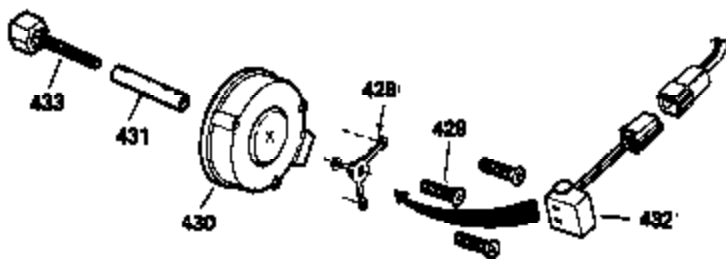

**ADD-ON ALTERNATOR
AC LIGHTING OR DC CHARGING**