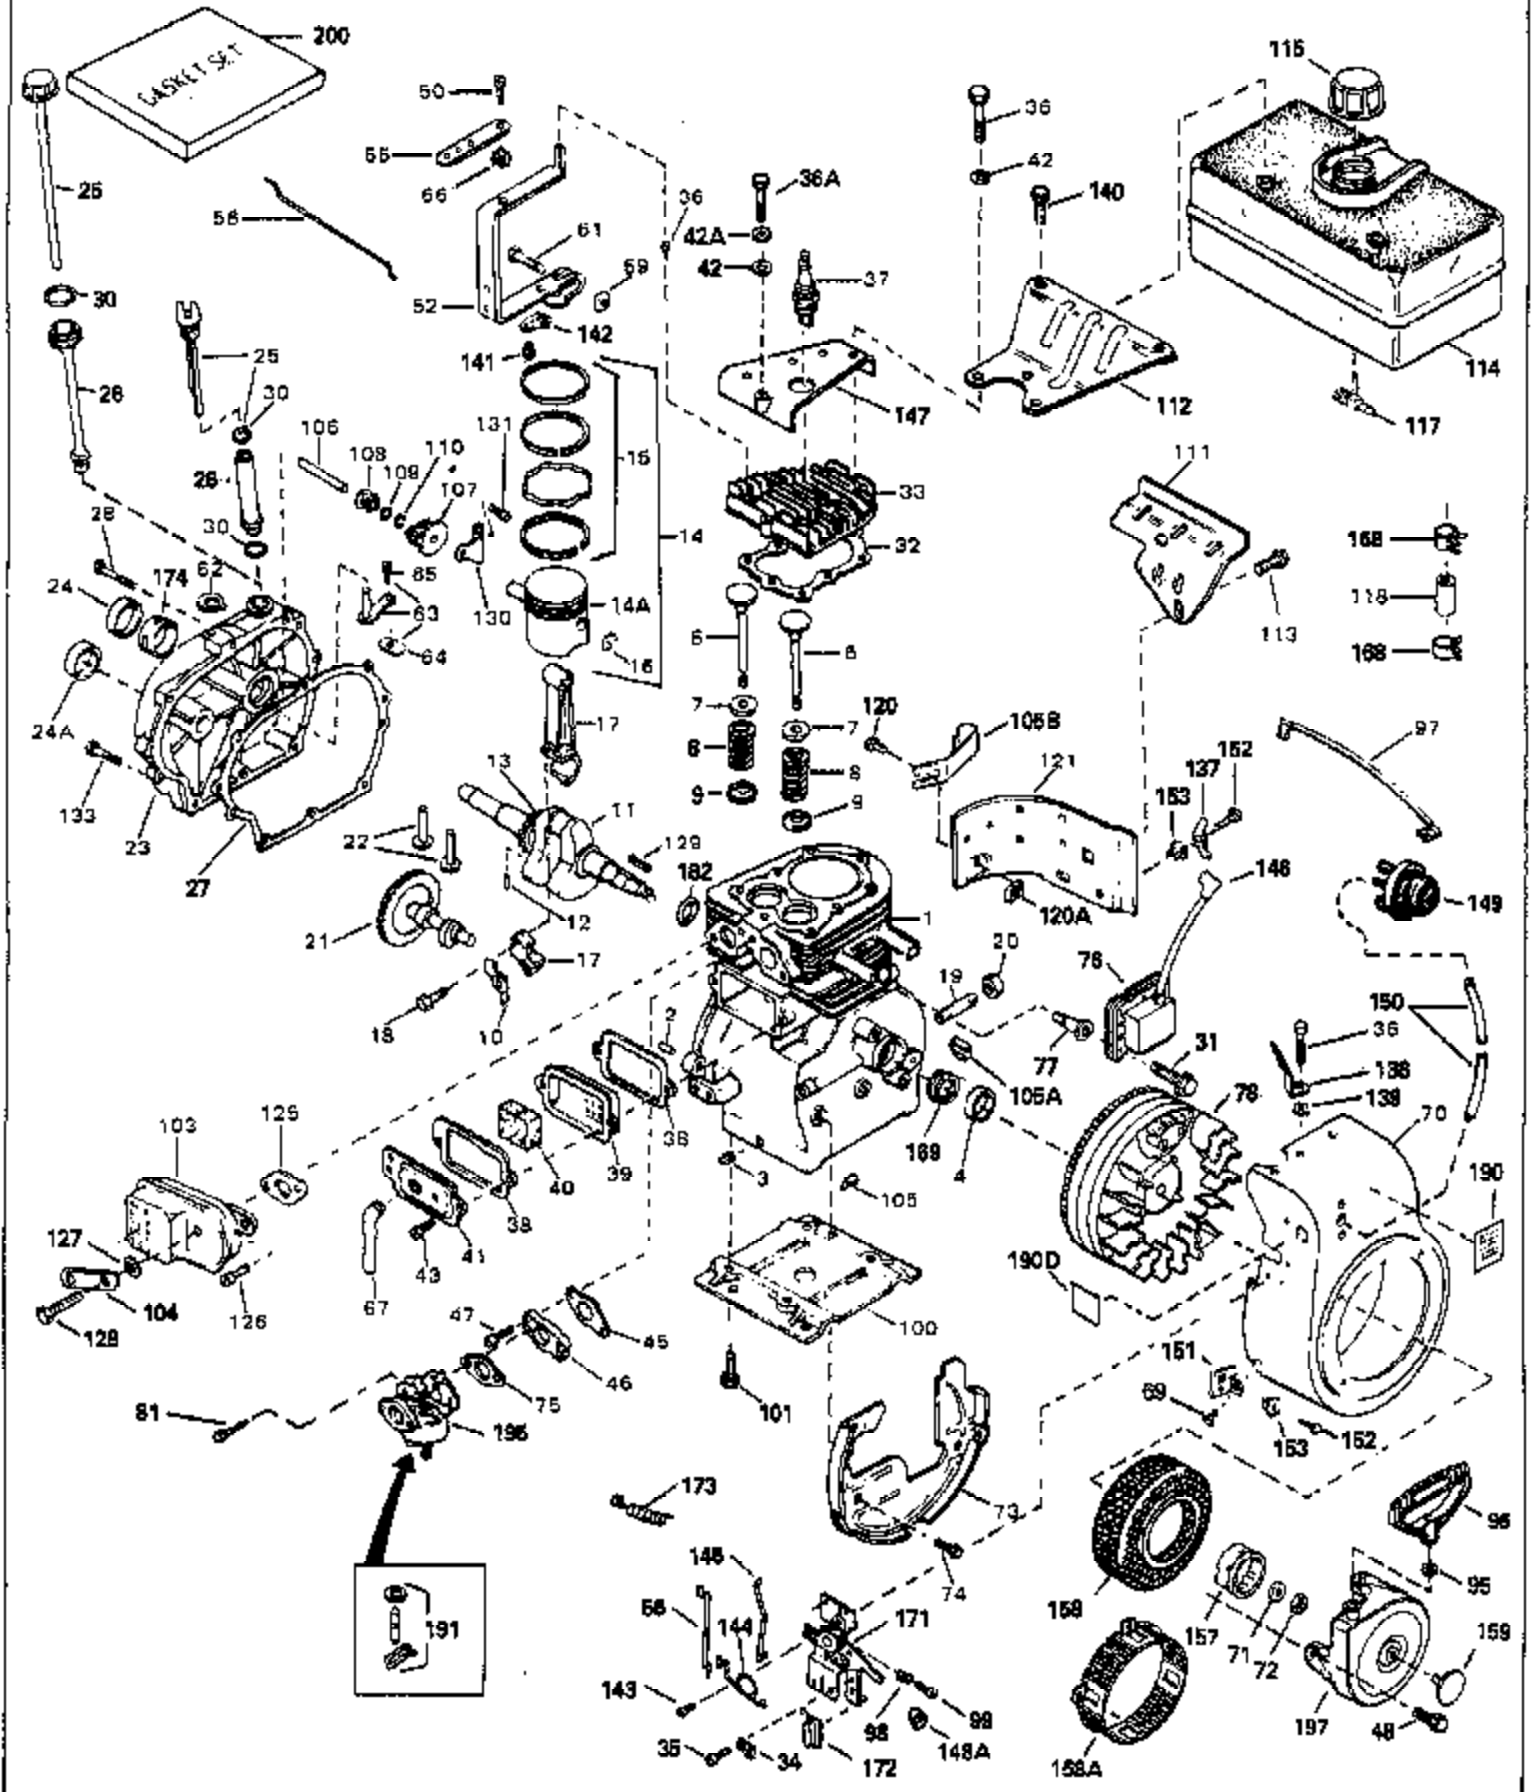

ILLUSTRATION SHOWS TYPICAL PARTS ONLY. ORDER BY PART NUMBER. PARTS NOT LISTED ARE SUPPLIED BY OEM.

Ref #	Part Number	Qty	Description
1	32769B		Cylinder (Incl. 2, 3 & 4) (2-3/4" Bore)
2	27652		Pin, Dowel
3	27642		Plug, Oil drain
4	32630		Seal, Oil
5	32783		Intake Valve (Std.) (Incl. 9)
5	32784		Intake Valve (1/32" OS) (Incl. 9)
6	27878A		Exhaust Valve (Std.) (Incl. 9)
6	27880A		Exhaust Valve (1/32" OS) (Incl. 9)
7	27882		Cap, Upper valve spring
8	27881		Spring, Valve
9	32581		Cap, Lower valve spring
10	34242		Dipper, Oil
11	35215		Crankshaft
12	29783		Crankshaft Gear Pin (Used on early prod.)
13	27884		Gear, Crankshaft (Used on early production)
14	34528		Piston, Pin & Ring Set (Std.) (2-3/4" Bore)
14	34529		Piston, Pin & Ring Set (.010" OS)
14	34530		Piston, Pin & Ring Set (.020" OS)
14A	32770B		Piston & Pin Ass'y. (Std.) (2-3/4") (Incl. 16)
14A	32771B		Piston & Pin Ass'y. (.010" OS) (Incl. 16)
14A	32772B		Piston & Pin Ass'y. (.020" OS) (Incl. 16)
15	32595		Ring Set (Std.) (2-3/4" Bore)
15	32596		Ring Set (.010" OS)
15	32597		Ring Set (.020" OS)
16	27888		Ring, Piston pin retaining
17	32591C		Rod Assy., Connecting (Incl. 10 & 18)
18	650662C		Bolt, Connecting rod (2 each)
21	32115		Camshaft (MCR)
22	34034		Lifter, Valve
23	31451A		Cylinder Cover (Incl. 24, 106, 178, 179 & 180)
24	28460		Seal, Oil
25	31297		Dipstick (Incl. 30)
27	30684		* Gasket, Cylinder cover
28	650451		Screw, 1/4-20 x 1"
30	29673		* Gasket, Oil fill
32	32631A		* Gasket, Cylinder head
33	30938A		Head, Cylinder
34	27793		Clip, Conduit (Use as required)
35	28942		Screw, 10-32 x 3/8" (Use as required)
36	650697A		Screw, 5/16-18 x 2-1/2" (Use as required)
36	650695A		Screw, 5/16-18 x 2-1/4" (Use as required)
36	650694A		Screw, 5/16-18 x 2" (Use as required)
37	33636		Resistor Spark Plug (RJ-8C)
38	27896A		* Gasket, Breather
39	28423		Body, Breather
40	28424		Element, Breather
41	28425		Cover, Valve spring
42	650691		Washer, Flat (Use as required)
42A	650690		Washer, Belleville (Use as required)
43	650128		Screw, 10-24 x 1/2"
45	27915A		* Gasket, Intake
46	34712		Flange, Carburetor
47	30196		Screw, 5/16-18 x 3/4"
48	29716		Screw, 1/4-28 x 7/16"
50	650548		Screw, 8-32 x 5/16"
52	33454		Lever Assy., Governor
56	34662		Link, Throttle
57	730130		Exhaust Adaptor Kit (Incl. 58, 125) (As req.)