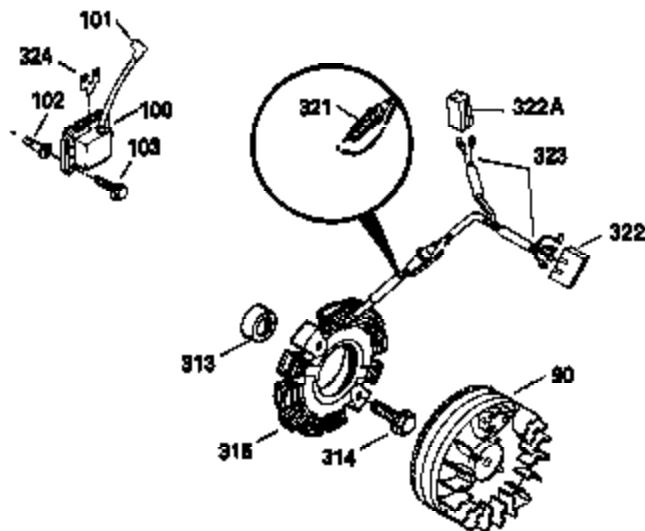

**ADD-ON ALTERNATOR  
AC LIGHTING OR DC CHARGING**

**OPTIONAL  
STARTER MUFF KIT**  
730571  
Can be used on H50-60 with  
stamped steel starter.

**STANDARD POINT  
IGNITION**

**SOLID STATE**

Ref #	Part Number	Qty	Description
32A	31792	1	Washer
49	34242	1	Oil Dipper
90	611085	1	Flywheel
100	34443A	1	Solid State Ignition
102	650872	2	Solid State Mounting Stud
103	650814	2	Screw, Trox T-15, 10-24 x 1"
129	650695A	2	Screw, 5/16-18 x 2-1/4"
131	650694A	2	Screw, 5/16-18 x 2"
172	28425	1	Valve Cover
173	32447	1	Breather Tube
228	650826	1	# Stud, 1/4-20 x 6.20
229	650825	1	# Nut & Lock Washer, 1/4-20
232	P/L	2	# Pop Rivet (1/8") (Can be purchased locally)
235	30675	1	Air Cleaner Elbow Fitting
239A	34698A	1	# Air Cleaner Gasket
239	27272A	1	Air Cleaner Gasket
242	34699	1	# Air Cleaner Base
245A	34783	1	Air Cleaner Filter
245	34782	1	Air Cleaner Filter
251	650513	1	Wing Nut, 1/4-20
269	35865	1	* Exhaust Manifold Gasket
277A	30196	1	Screw, 5/16-18 x 3/4"
279B	26073	1	Washer
291	30962	1	Fuel Line