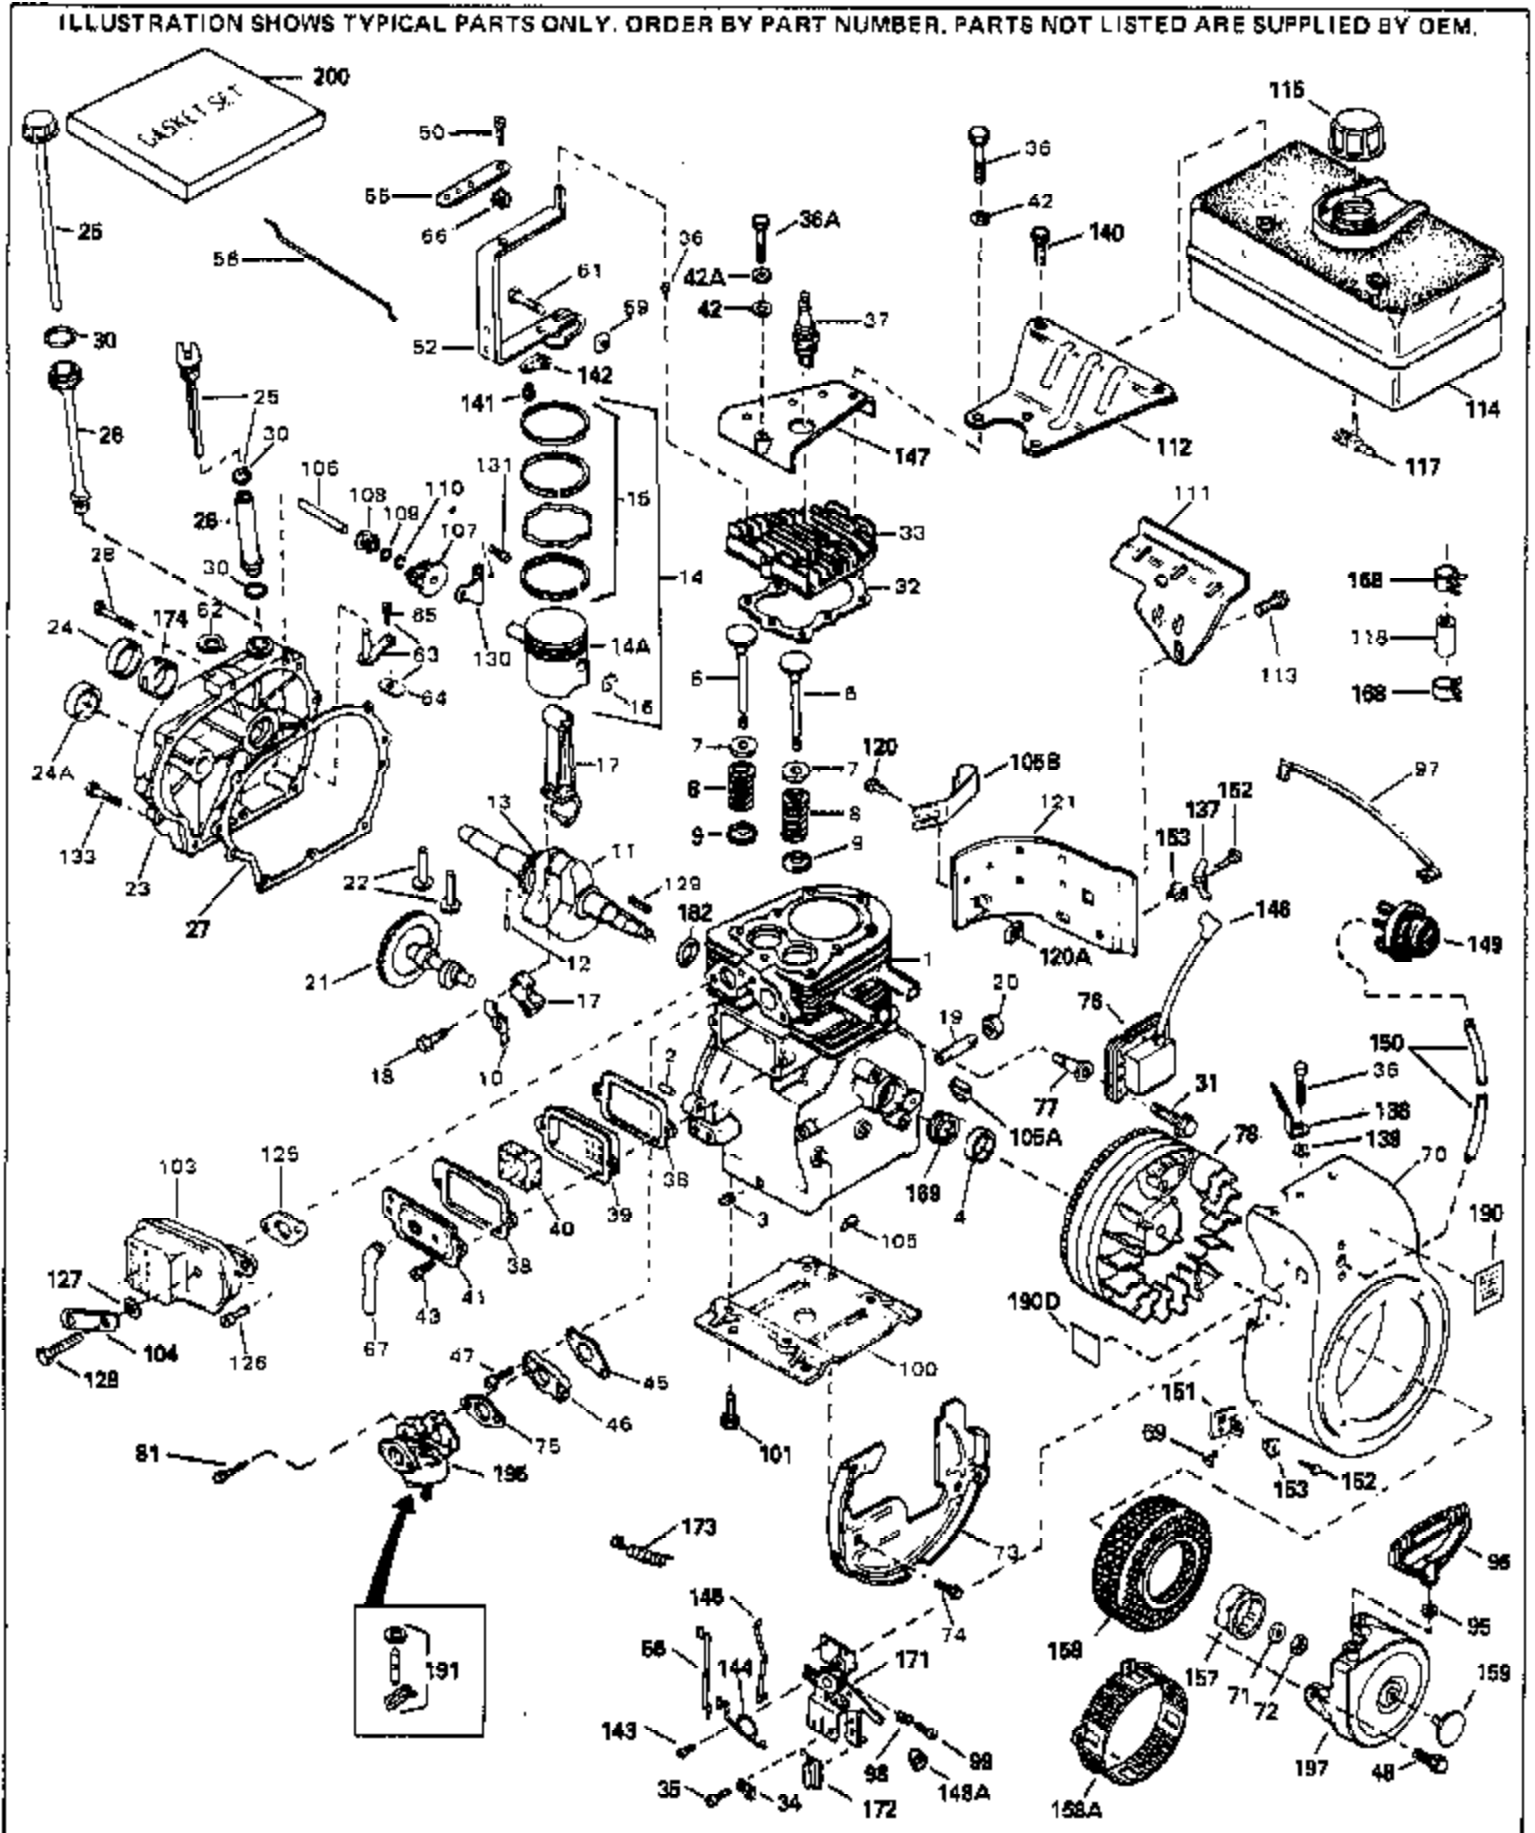

ILLUSTRATION SHOWS TYPICAL PARTS ONLY. ORDER BY PART NUMBER. PARTS NOT LISTED ARE SUPPLIED BY OEM.

Ref #	Part Number	Qty	Description
1	32769B		Cylinder (Incl. 2, 3 & 4) (2-3/4" Bore)
2	27652		Pin, Dowel
3	27642		Plug, Oil drain
4	32630		Seal, Oil
5	32783		Intake Valve (Std.) (Incl. 9)
5	32784		Intake Valve (1/32" OS) (Incl. 9)
6	31469A		Exhaust Valve (Std.) (Incl. 9)
6	31470A		Exhaust Valve (1/32" OS) (Incl. 9)
7	27882		Cap, Upper valve spring
8	27881		Spring, Valve
9	32581		Cap, Lower valve spring
10	34242		Dipper, Oil
11	35215		Crankshaft
12	29783		Crankshaft Gear Pin (Used on early prod.)
13	27884		Gear, Crankshaft (Used on early production)
14	34528		Piston, Pin & Ring Set (Std.) (2-3/4" Bore)
14	34529		Piston, Pin & Ring Set (.010" OS)
14	34530		Piston, Pin & Ring Set (.020" OS)
14A	32770B		Piston & Pin Ass'y. (Std.) (2-3/4") (Incl. 16)
14A	32771B		Piston & Pin Ass'y. (.010" OS) (Incl. 16)
14A	32772B		Piston & Pin Ass'y. (.020" OS) (Incl. 16)
15	32595		Ring Set (Std.) (2-3/4" Bore)
15	32596		Ring Set (.010" OS)
15	32597		Ring Set (.020" OS)
16	27888		Ring, Piston pin retaining
17	32591C		Rod Assy., Connecting (Incl. 10 & 18)
18	650662C		Bolt, Connecting rod (2 each)
19	30968		Nipple, Pipe
20	30969		Cap, Oil drain
21	32115		Camshaft (MCR)
22	34034		Lifter, Valve
23	31451A		Cylinder Cover (Incl. 24, 106, 178, 179 & 180)
24	28460		Seal, Oil
25	35595		Dipstick
26	35554		Tube, Oil filler
27	30684		* Gasket, Cylinder cover
28	650451		Screw, 1/4-20 x 1"
30	35499		"O" Ring
32	32631A		* Gasket, Cylinder head
33	30938A		Head, Cylinder
34	27793		Clip, Conduit (Use as required)
35	28942		Screw, 10-32 x 3/8" (Use as required)
36	650697A		Screw, 5/16-18 x 2-1/2" (Use as required)
36	650695A		Screw, 5/16-18 x 2-1/4" (Use as required)
36	650694A		Screw, 5/16-18 x 2" (Use as required)
37	34251		Spark Plug, Resistor (RJ17LM)
38	27896A		* Gasket, Breather
39	28423		Body, Breather
40	28424		Element, Breather
41	28425		Cover, Valve spring
42A	650690		Washer, Belleville (Use as required)
42	650691		Washer, Flat (Use as required)
43	650128		Screw, 10-24 x 1/2"
45	27915A		* Gasket, Intake
46	34712		Flange, Carburetor
47	30196		Screw, 5/16-18 x 3/4"
48	29716		Screw, 1/4-28 x 7/16"
50	650548		Screw, 8-32 x 5/16"